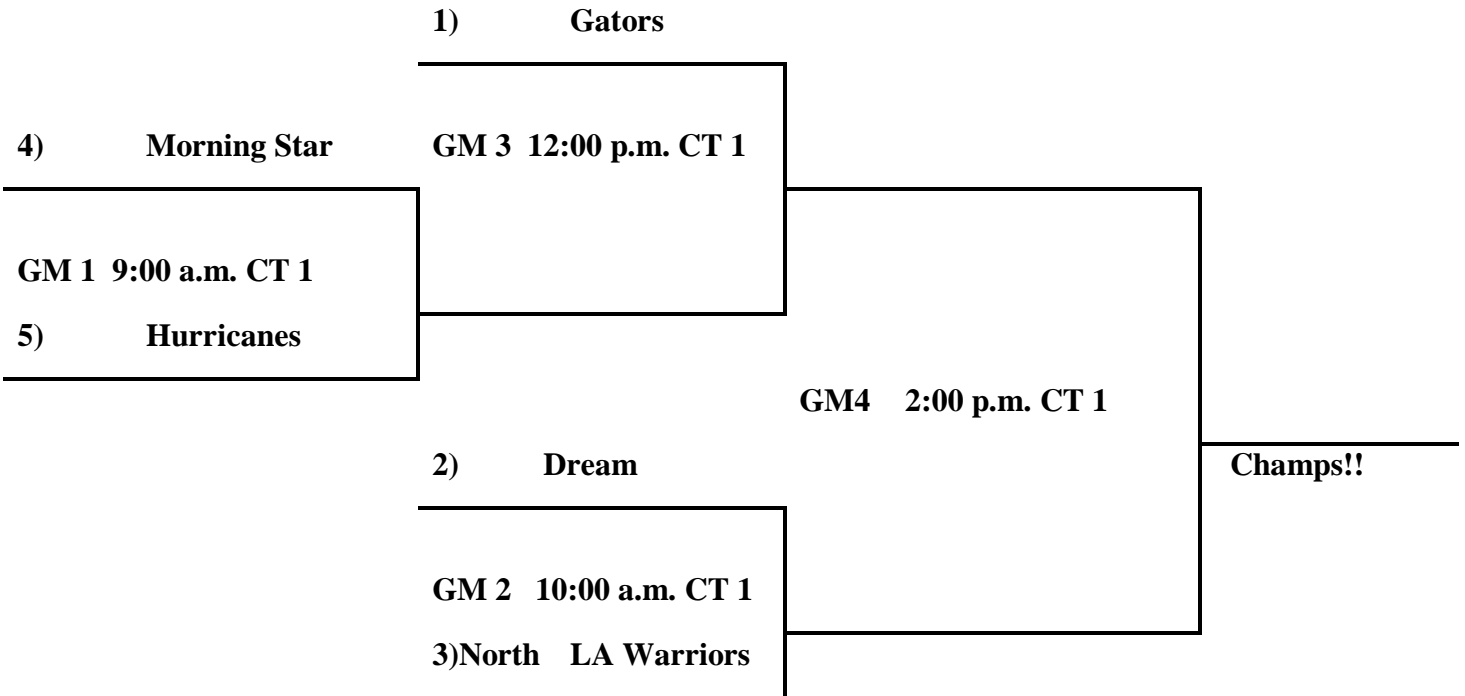

Sunday:

Consolation Game:

Loser GM 1) _____ VS _____ (Loser GM2)