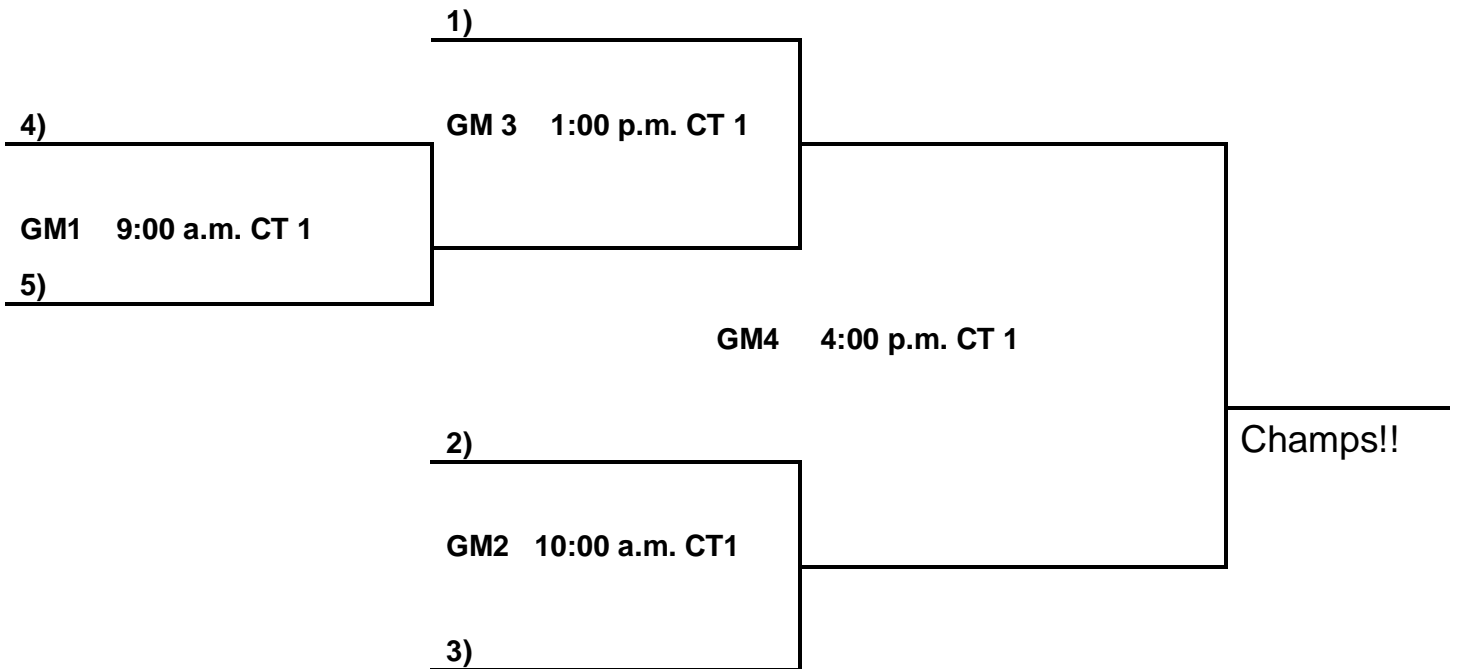

9th/10th Grade Boys:

10. CAFC
11. LA Dream Chasers
12. Morning Star
13. Shreveport Thunder
14. Xpress

Saturday:

- 11 V 12 9:00 a.m. CT 1
- 13 V 14 10:00 a.m. CT 1
- 14 V 10 12:00 p.m. CT 1
- 12 V 13 1:00 p.m. CT 1
- 10 V 11 2:00 p.m. CT 1

Exhibition Game:

- 6 V 12 7:00 p.m. CT 1

Sunday Bracket:

Consolation Game:

Loser GM 1) _____ VS _____ (Loser GM 2)
GM 5 7:00 p.m. CT 1