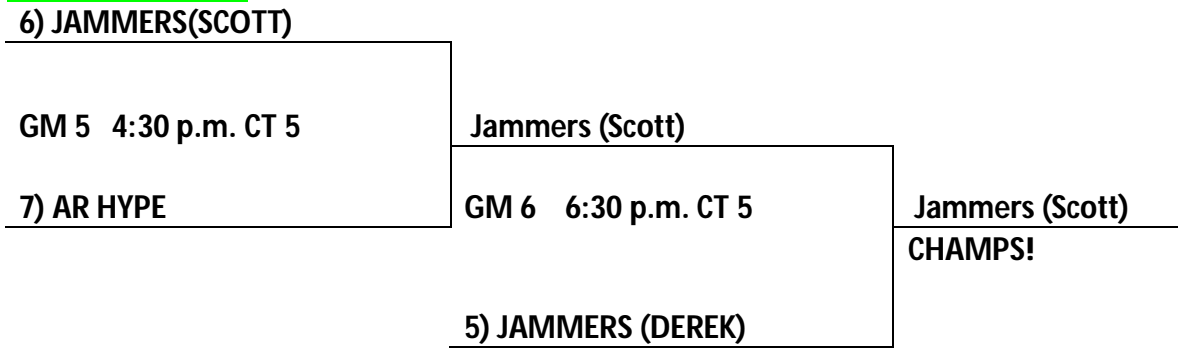

Senior Girls:

- 28. Jammers (Derek)
- 29. Elite Sports **+8**
- 30. AR Mavericks Elite (Saturday Only) **+3/-8=1/1-5**
- 31. Arkansas Hoops **-3/+15=1/1 +12**
- 32. AR Hype **-15/-15 = 0/2-30**
- 33. AR Mavericks Elite (Saturday Only) **+15/+15=2/0 +30**
- 34. Jammers **-15/-11= 0/2 -26**
- 35. AMS Warriors **+11/-1=1/1 +10**
- 36. AR Swish **+1/**

Senior Girls Sunday Brackets:

Elite Bracket:

Consolation Game:

Loser Game #1 _____ VS Loser Game #2 _____
Game 4 5:30 p.m. CT 5

Select Bracket:

Consolation Game:

Loser Game #1 _____ VS #5 Seed) JAMMERS(DEREK)
GM 7 7:30 p.m. CT 5