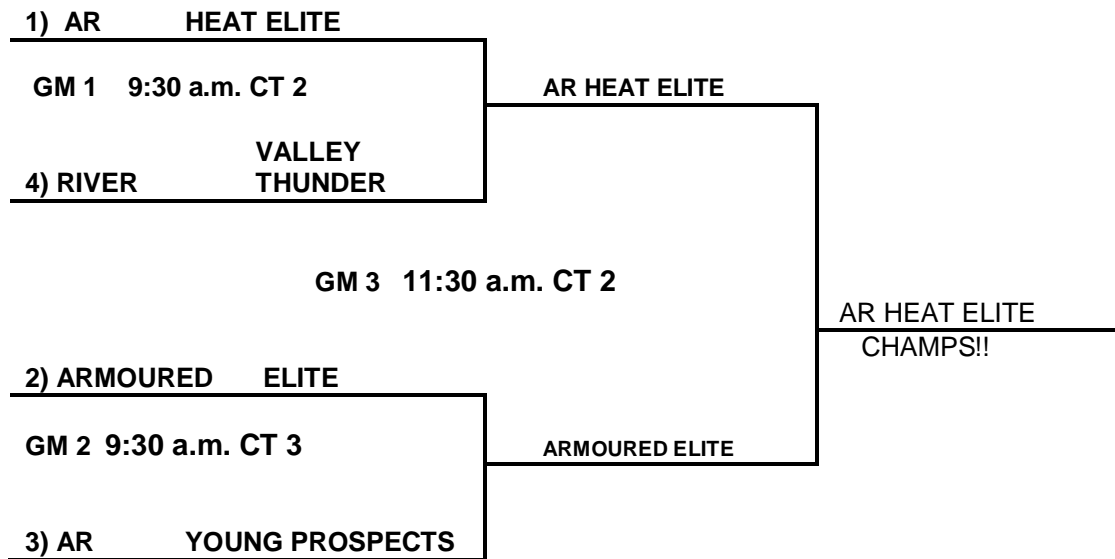

Sunday Bracket:

Consolation Game:

Loser Game #1 _____ VS Loser Game #2 _____
Game 4 11:30 a.m. CT 3