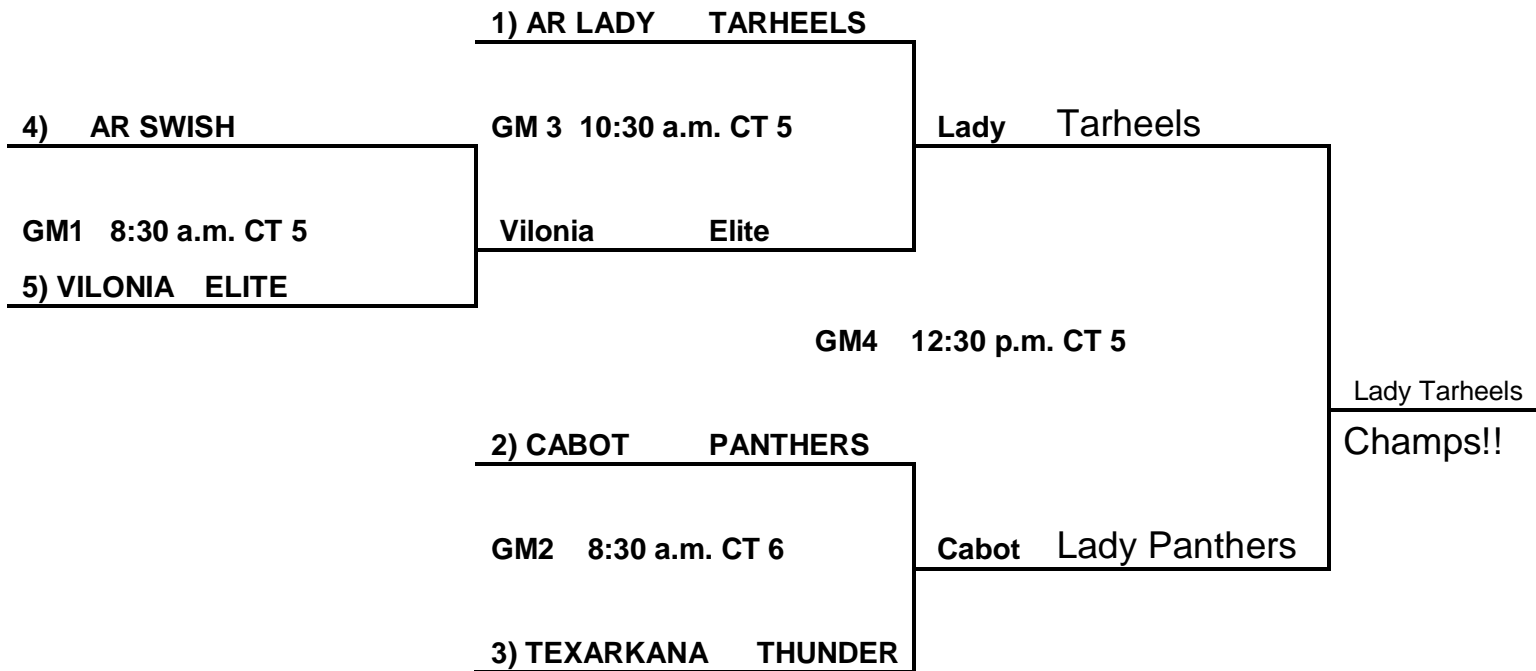

Sunday Bracket:

Consolation Game:

Loser Game #1 AR Swish VS Loser Game #2 Texarkana Thunder
Game 5 10:30 a.m. CT 6