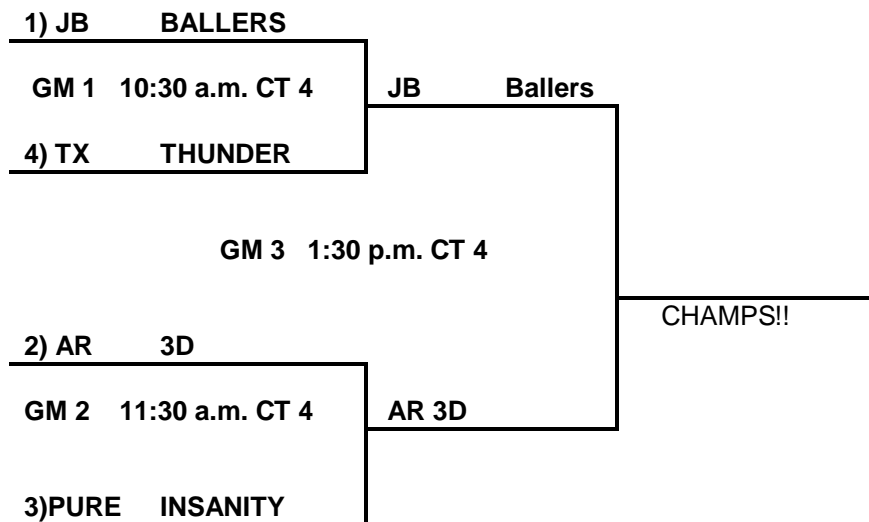

Sunday Bracket:

Consolation Game:

Loser Game #1 _____ VS Loser Game #2 _____
Game 4 5:30 p.m. CT 4