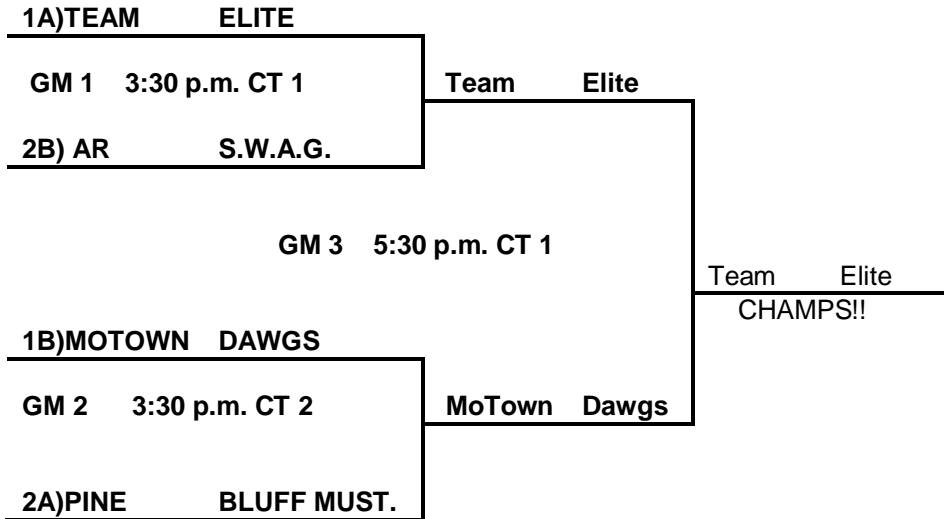

Consolation Game:

Loser Game #1 _____ VS Loser Game #2 _____
Game 4 6:30 p.m. CT 1