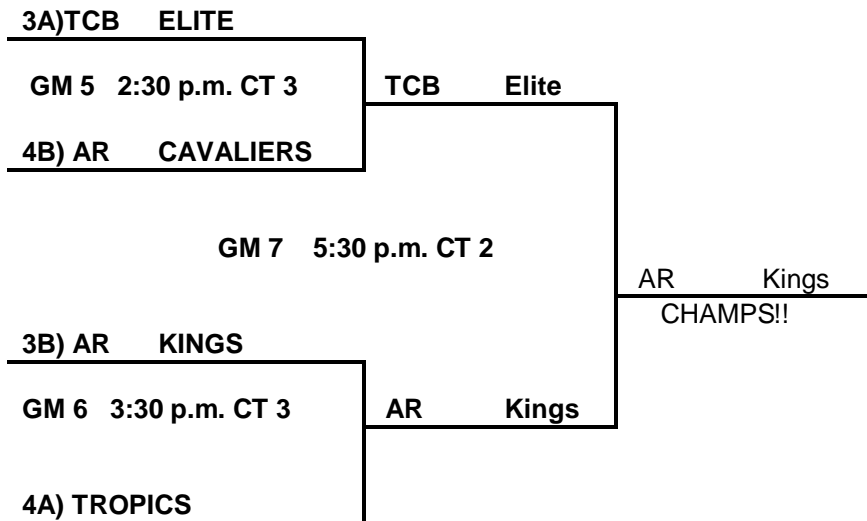

POOL B:

76. AR Cavaliers $-5/$
77. Absolute $+15/$
78. Arkansas Ice $-15/$
79. Arkansas Kings $+5/$

Saturday:

- 72 V 73 4:00 p.m. CT 3 $+15$
75 V 72 6:00 p.m. CT 1 $+1$
73 V 74 6:00 p.m. CT 2 $+15$
77 V 78 6:00 p.m. CT 3 $+15$
79 V 76 7:00 p.m. CT 2 $+5$
74 V 75 8:00 p.m. CT 1 $+13$
78 V 79 8:00 p.m. CT 2
76 V 77 8:00 p.m. CT 3

9th/10th Grade Boys Brackets:

Elite Bracket:

Consolation Game:

Loser Game #1 _____ VS Loser Game #2 _____
Game 4 4:30 p.m. CT 3

Select Bracket:

Consolation Game:

Loser Game #5 _____ VS Loser Game #6 _____
Game 8 6:30 p.m. CT 2

Senior Boys:

POOL A:

- 82. Knights $-15/+3=1/1$ -12
- 83. Pine Bluff Mustangs $+15/$
- 84. Team Elite $+11/$
- 85. Memphis Elite $-11/-3=0/2$ -14

POOL B:

- 86. Little Rock Jaguars $-15/-15=0/2$ -30
- 87. AR S.W.A.G. $+15/+15=2/0$ +30
- 88. Tropics $-15/$
- 89. MoTown Dawgs $+15/$