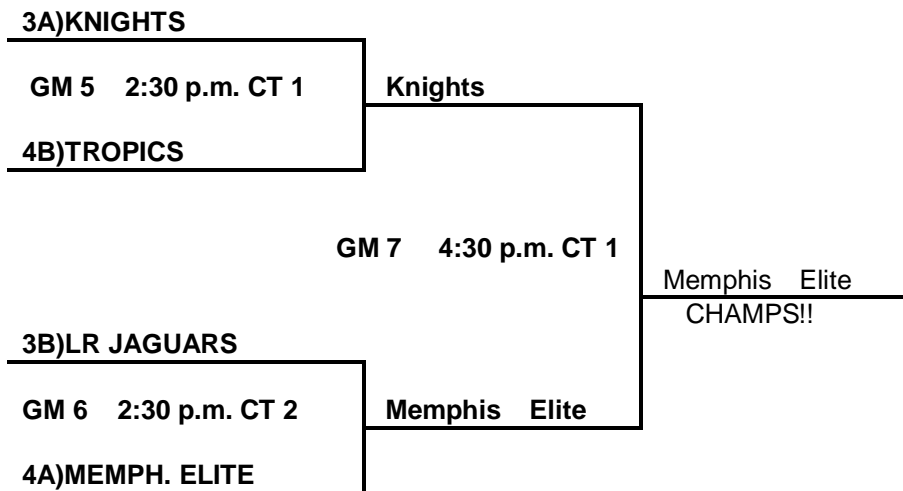

Senior Boys Brackets:

Elite Bracket:

Consolation Game:

Loser Game #1 _____ VS Loser Game #2 _____
 Game 4 6:30 p.m. CT 1

Select Bracket:

Consolation Game:

Loser Game #5 _____ VS Loser Game #6 _____
 Game 8 6:30 p.m. CT 1