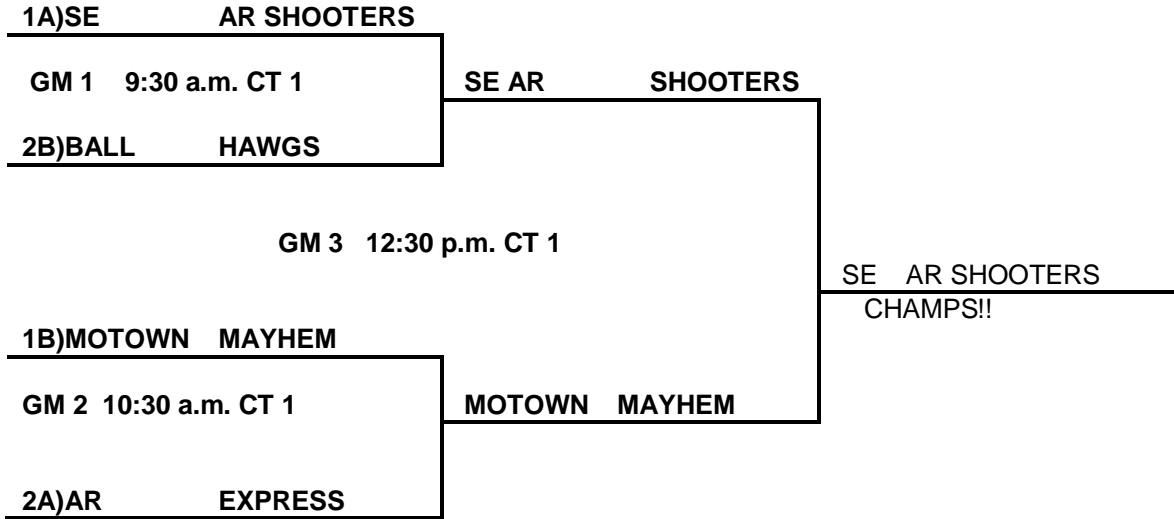

Consolation Game:

Loser Game #1 _____ VS Loser Game #2 _____
Game 4 1:30 p.m. CT 3