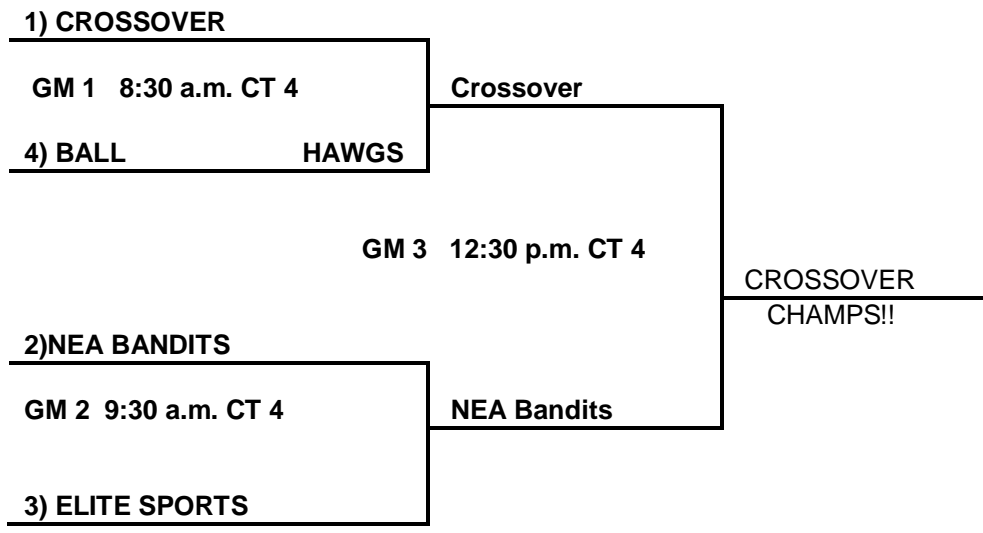

Sunday Bracket:

Consolation Game:

**Loser Game #1 Ball Hawgs VS Loser Game #2 Elite Sports
Game 4 2:30 p.m. CT 4**