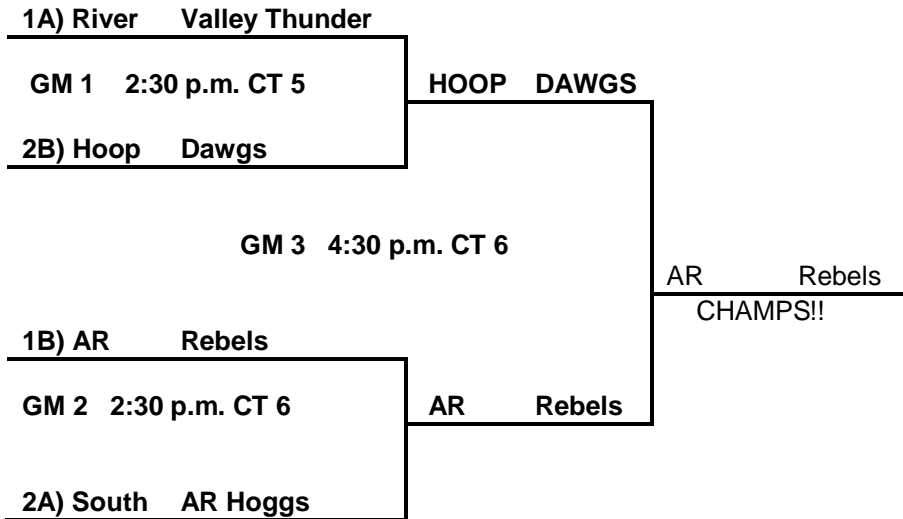

Consolation Game:

Loser Game #1 _____ VS Loser Game #2 _____
Game 4 5:30 p.m. CT 6