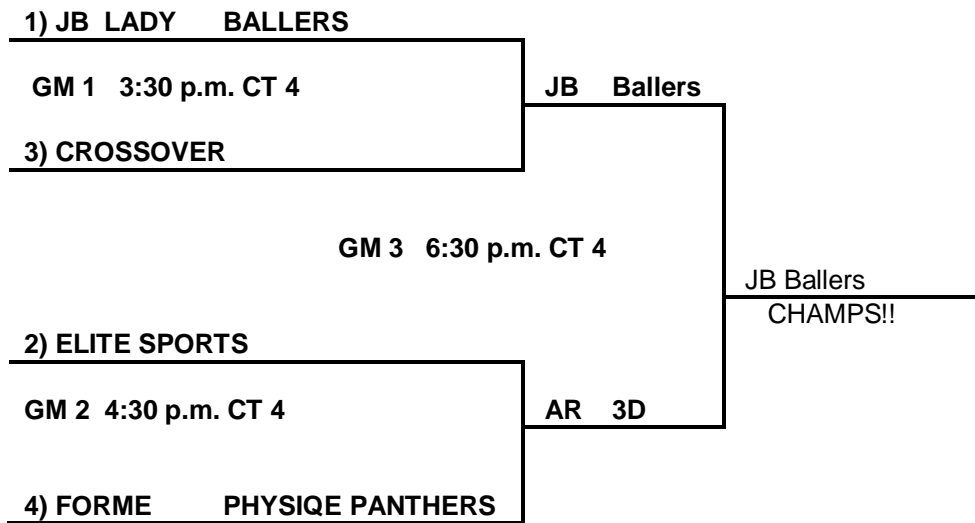

Sunday Bracket:

Consolation Game:

Loser Game #1 _____ VS Loser Game #2 _____
Game 4 7:30 p.m. CT 4