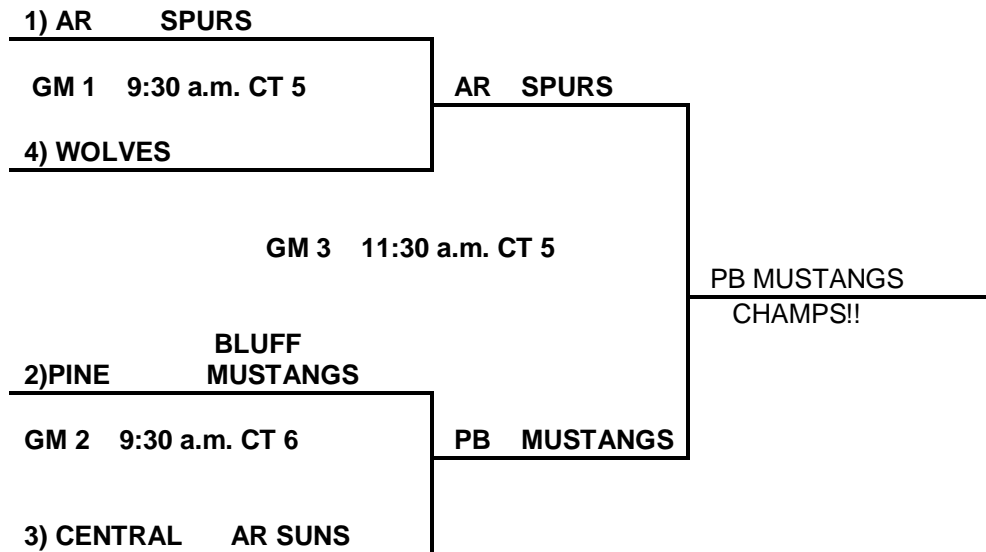

Sunday Bracket:

Consolation Game:

Loser Game #1 _____ VS Loser Game #2 _____
Game 4 11:30 a.m. CT 6