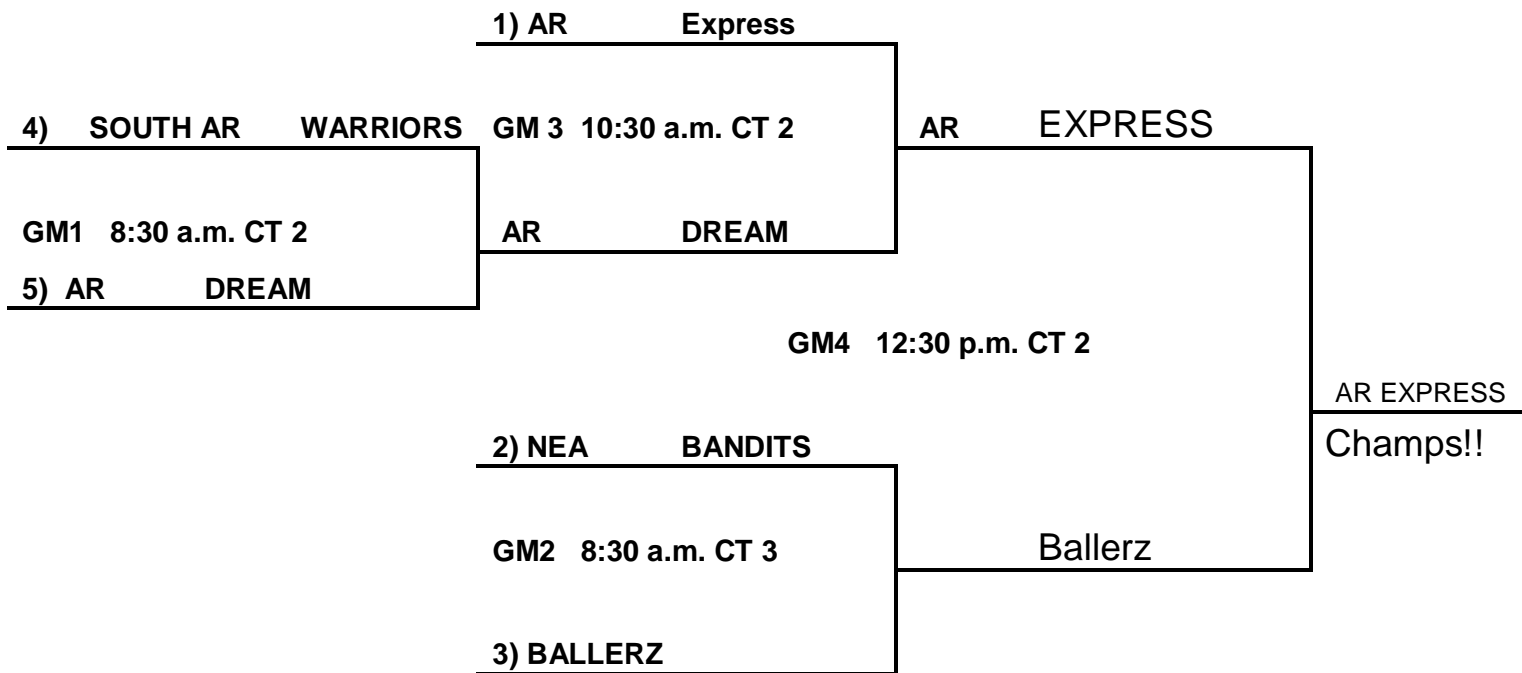

Sunday Bracket:

Consolation Game:

Loser Game #1 _____ VS Loser Game #2 _____
Game 5 10:30 a.m. CT 3