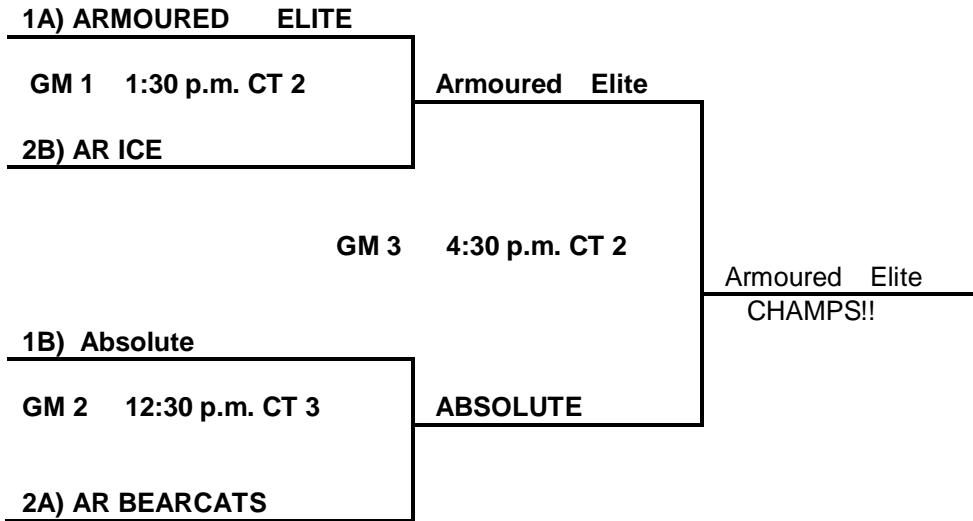

Consolation Game:

Loser Game #1 _____ VS Loser Game #2 _____
Game 4 4:30 p.m. CT 3