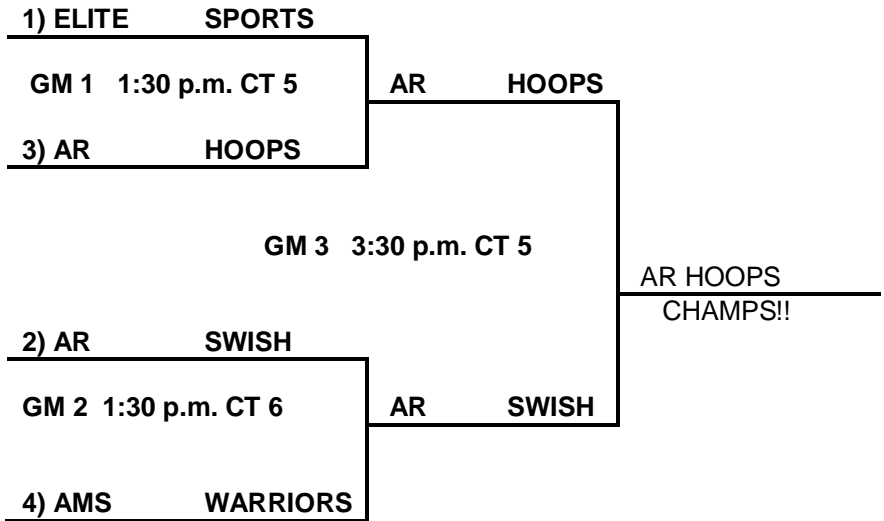

Consolation Game:

Loser Game #1 _____ VS Loser Game #2 _____
Game 4 5:30 p.m. CT 5