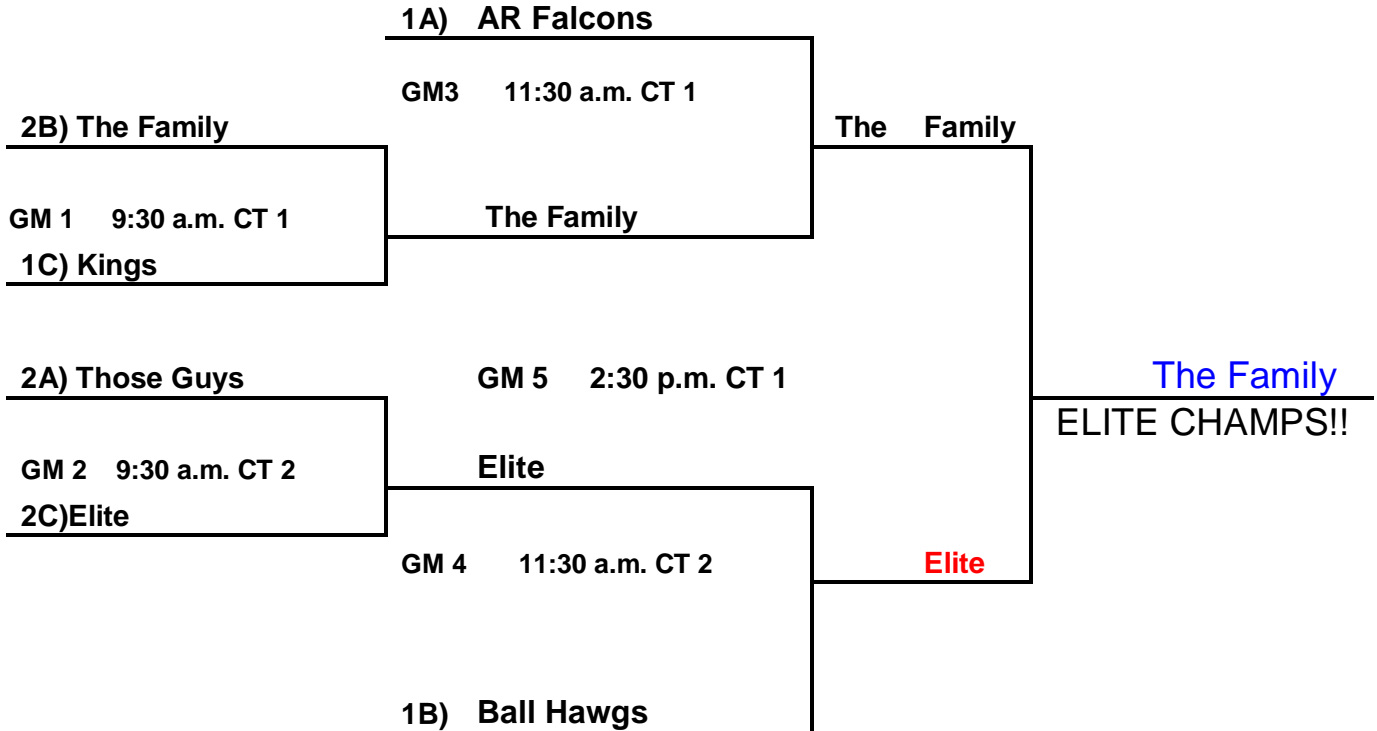

8th Grade Boys Brackets:

Elite Brackets:

Consolation Games:

Loser GM 1) Kings VS Those Guys (Loser GM2
GM 6 1:30 p.m. CT 3
Loser GM 3) _____ VS _____ (Loser GM4
GM 7 2:30 p.m. CT 3

3A) Russellville Express
White