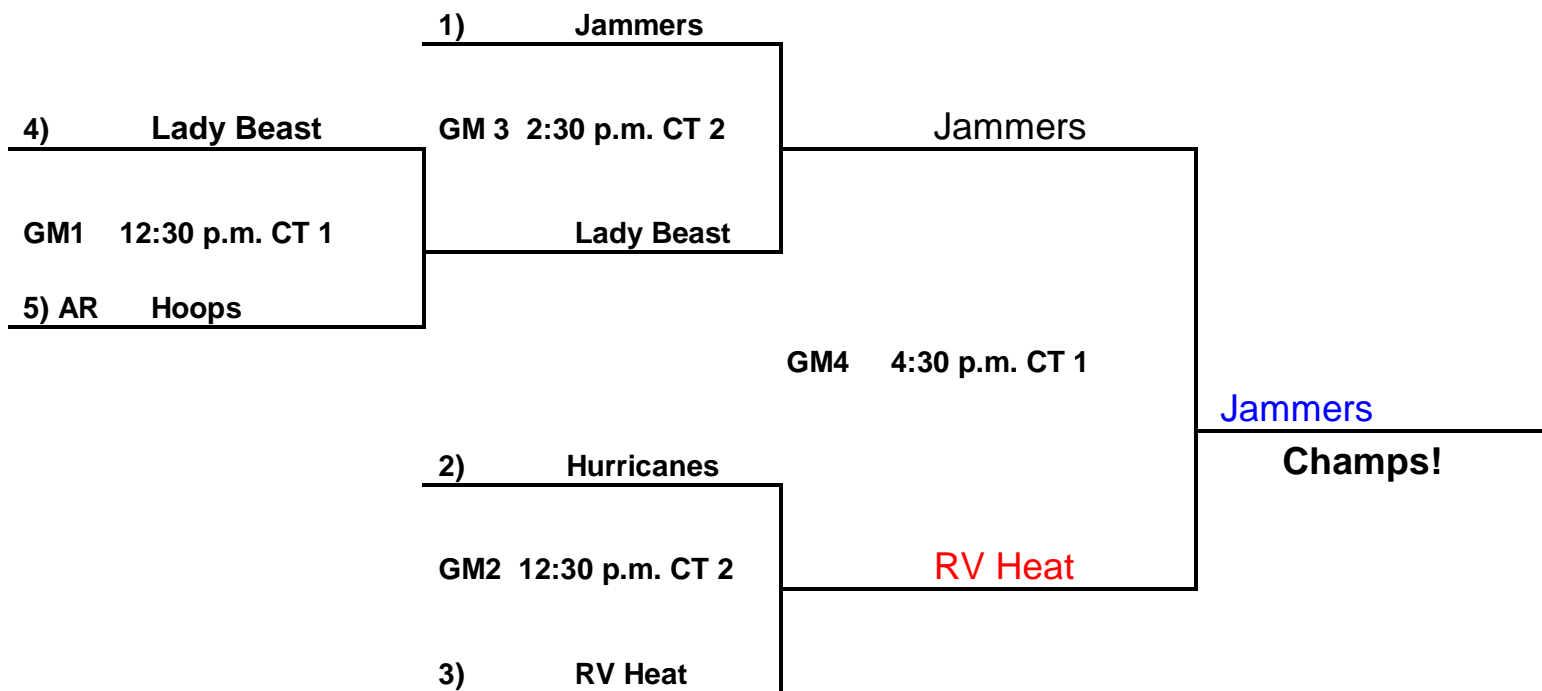

Senior Girls:

20. RV Heat
21. The Lady Beast
22. Jammers +15
23. Hurricanes
24. AR Hoops (SUN ONLY)

Saturday:

- 22 v 23   4:00 p.m. CT 1 +6
- 20 v 21   4:00 p.m. CT 2 +2
- 23 v 20   6:00 p.m. CT 1
- 21 v 22   6:00 p.m. CT 2 +9

Sunday:

Consolation Games:

Loser GM 1) AR Hoops VS Hurricanes Loser GM 2)
GM5 4:30 p.m. CT 2