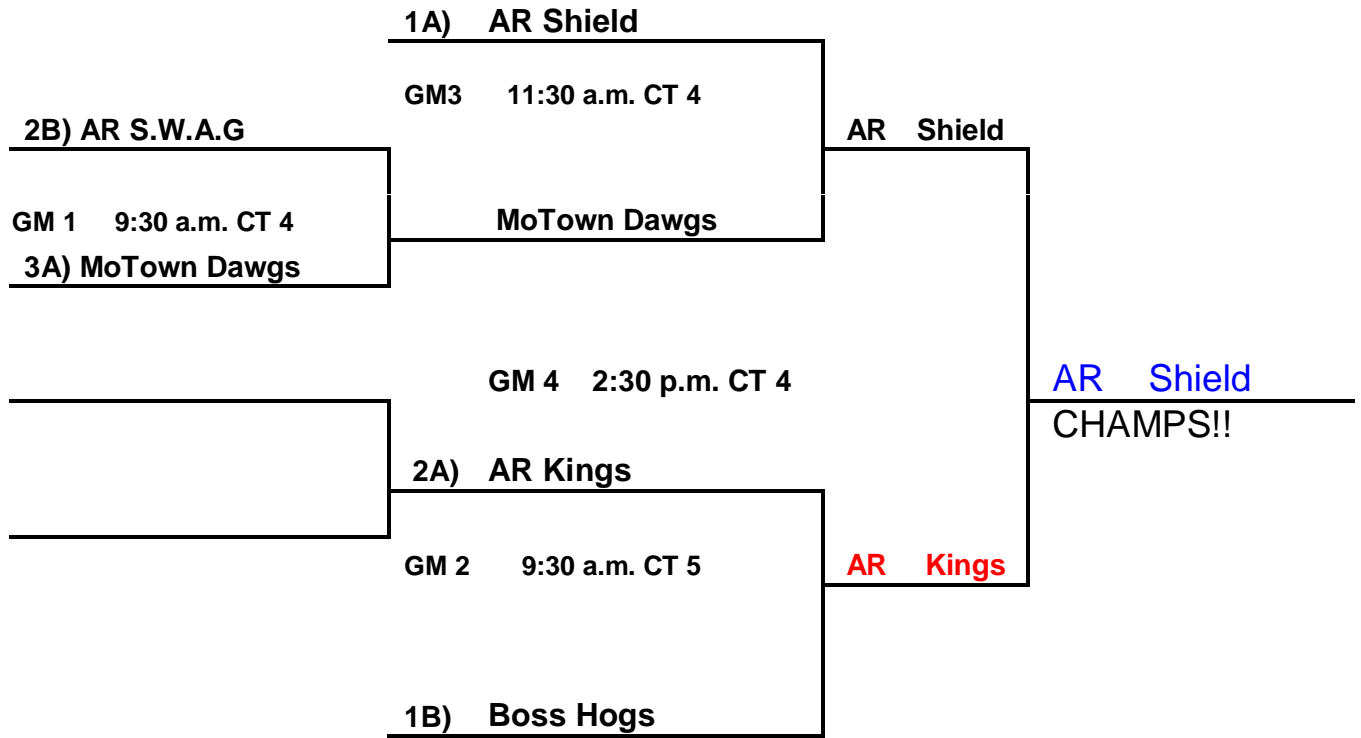

Senior Boys:

POOL A:

56. Arkansas Kings
57. MoTown Dawgs
58. Arkansas Shield

POOL B:

59. Boss Hogs
60. Arkansas S.W.A.G.
61. The Indians

Saturday:

- 59 V 60   4:00 p.m. CT 4
- 56 V 57   4:00 p.m. CT 5
- 60 V 61   6:00 p.m. CT 4
- 57 V 58   6:00 p.m. CT 5 +15
- 58 V 56   8:00 p.m. CT 1
- 61 V 59   8:00 p.m. CT 2 +7

Sunday Bracket:

Consolation Games:

- Loser GM 1) S.W.A.G VS Boss Hogs (Loser GM2)
- GM 5 11:30 p.m. CT 5
- Loser GM 3) _____ VS _____ (Loser GM4)
- GM 6 6:30 p.m. CT 1