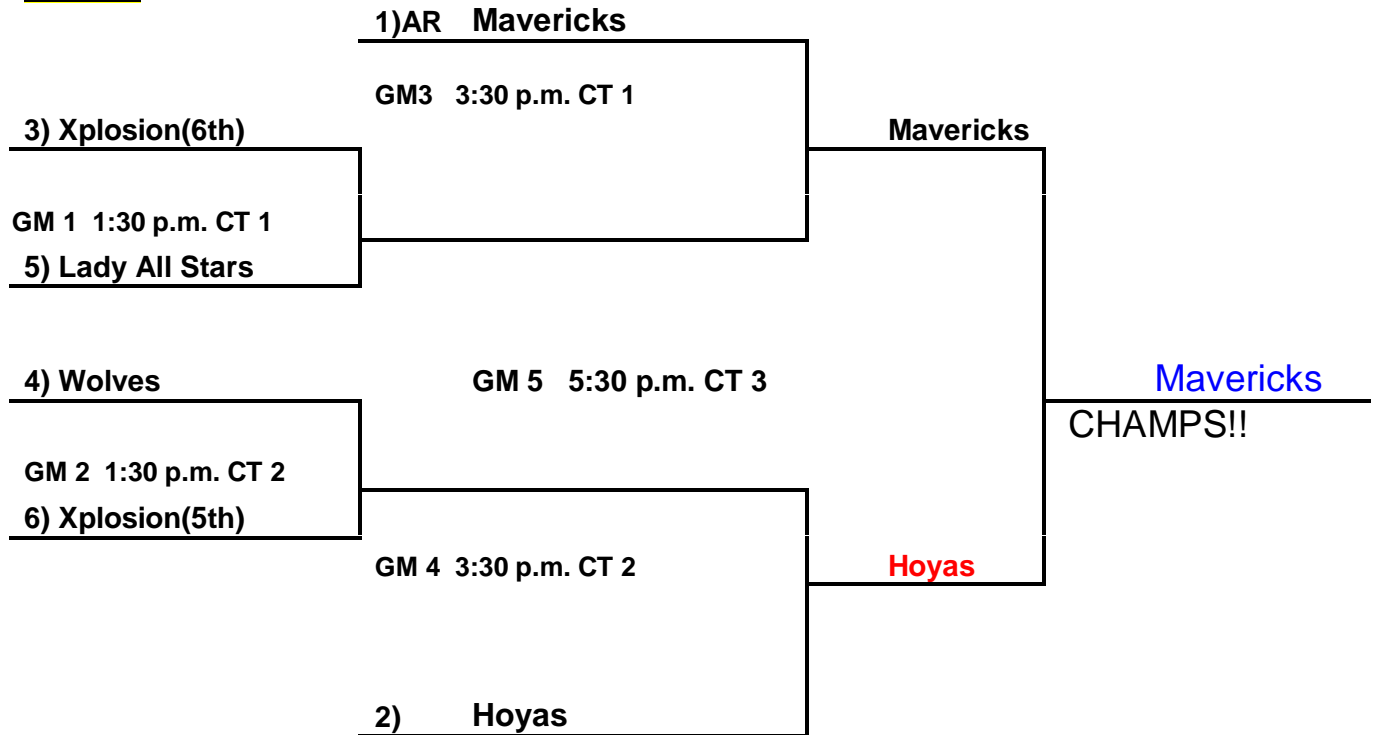

5th/6th Grade Girls:

1. Lady All Stars -15
  2. Xplosion(6th) -15
  3. AR Hoyas +30
  4. Xplosion(5th)
  5. AR Mavericks
70. Wolves

Saturday:

2 v 3	10:00 a.m. CT 2 +15
3 v 1	12:00 p.m. CT 1 +15
70 v 4	12:00 p.m. CT 3
4 v 5	2:00 p.m. CT 1 +15
1 v 2	2:00 p.m. CT 2
5 v 70	5:00 p.m. CT 2

Sunday:

Consolation Games:

Loser GM 1)	VS	(Loser GM 2)
	GM 6 3:30 p.m. CT 3	
Loser GM 3)	VS	(Loser GM 4)
	GM 7 5:30 p.m. CT 5