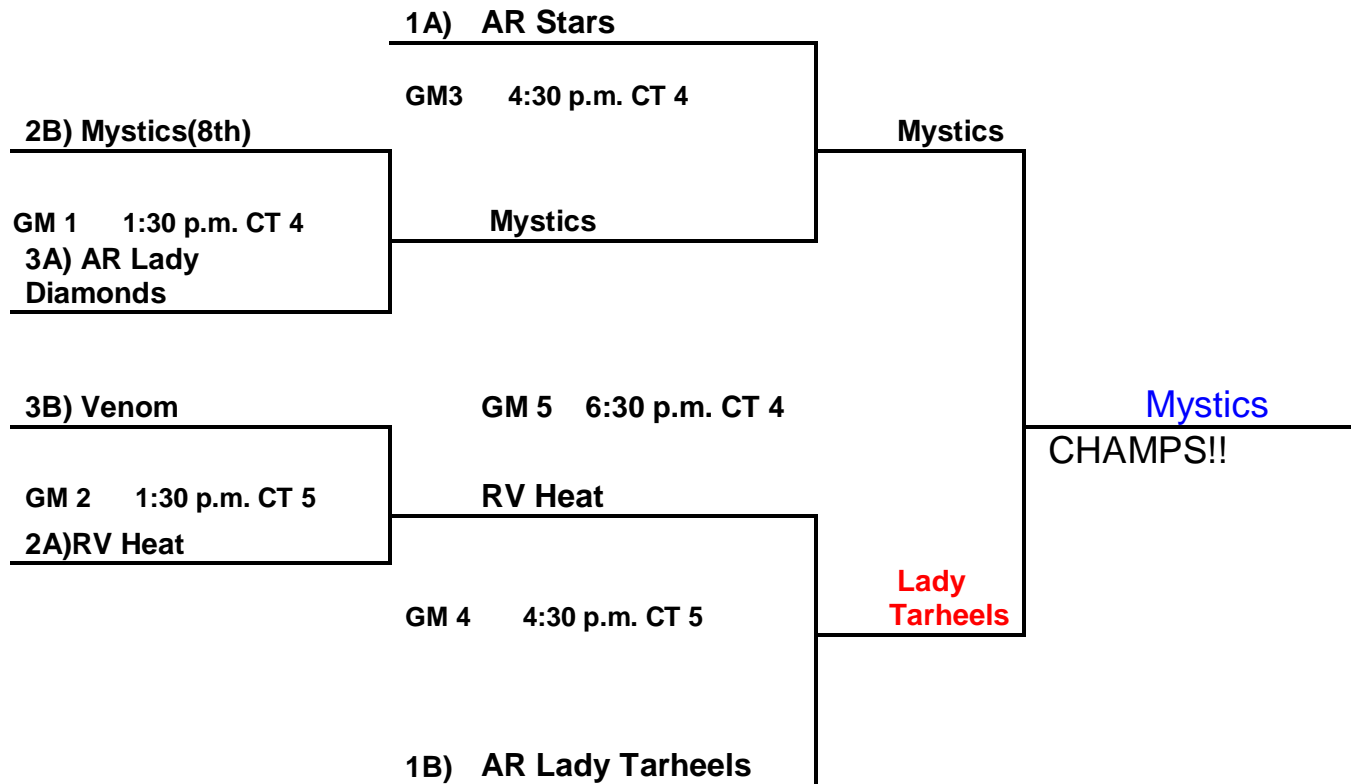

9th/10th Grade Girls:

POOL A:

14. RV Heat
15. AR Stars
16. AR Lady Diamonds

POOL B:

17. Mystics (8th)
18. Arkansas Lady Tarheels
19. Venom

Saturday:

14 v 15	9:00 a.m. CT 5 +8
17 v 18	11:00 a.m. CT 4 +10
16 v 14	11:00 a.m. CT 5 +15
18 v 19	1:00 p.m. CT 4
15 v 16	1:00 p.m. CT 5
19 v 17	3:00 p.m. CT 4

Sunday Bracket:

Consolation Games:

1. Loser GM 1) Diamonds VS Venom (Loser GM2)
   GM 6 5:30 p.m. CT 5
2. Loser GM 3) _____ VS _____ (Loser GM4)
   GM 7 6:30 p.m. CT 5