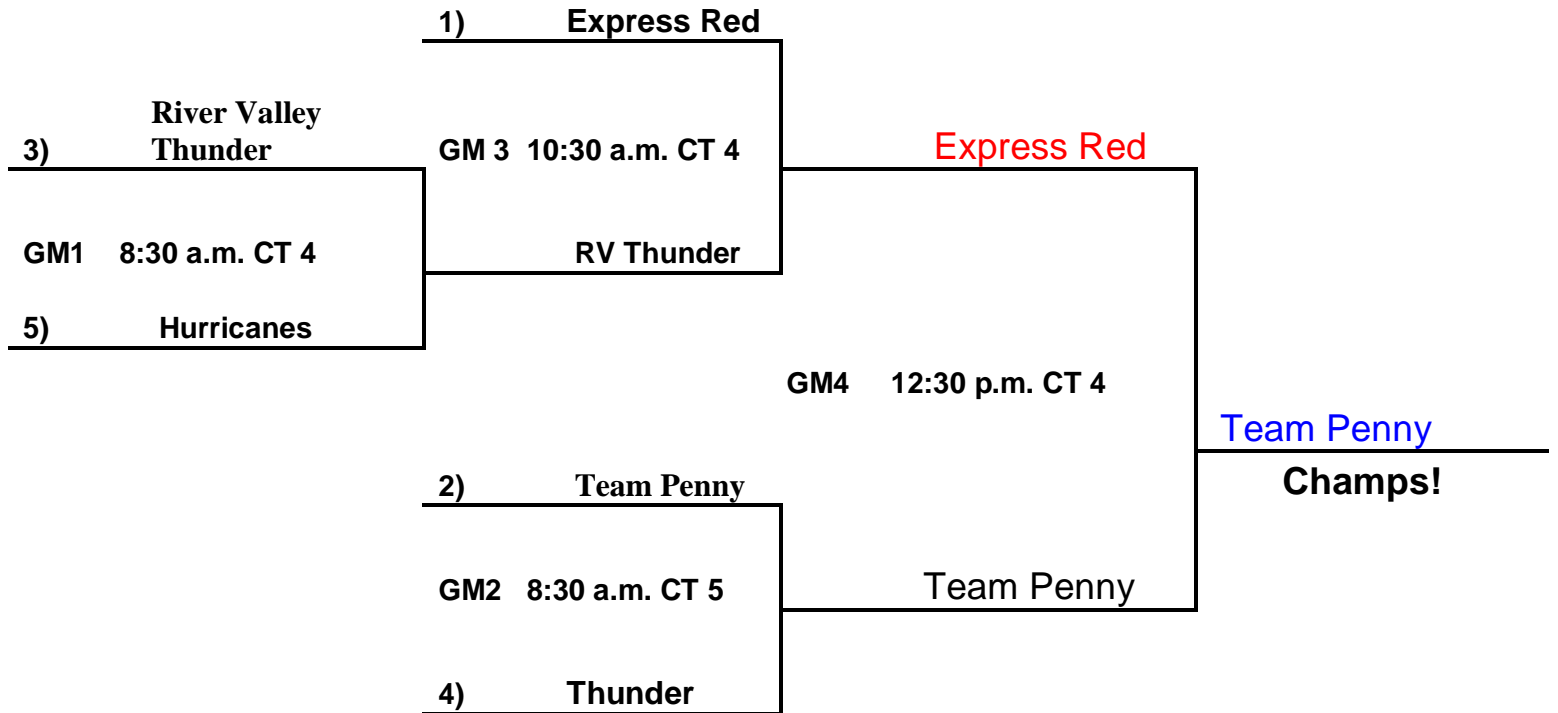

6th/7th Grade Boys:

POOL A:

- 30. River Valley Thunder
- 31. ABC Select Team Penny
- 32. Xplosions

POOL B:

- 33. Hurricanes
- 34. Express Red
- 35. Thunder

Saturday:

- 30 V 31 10:00 a.m. CT 4 +4
- 31 V 32 12:00 p.m. CT 4 +7
- 32 V 30 2:00 p.m. CT 4 +7
- 33 V 34 3:00 p.m. CT 3
- 34 V 35 5:00 p.m. CT 3
- 35 V 33 7:00 p.m. CT 3