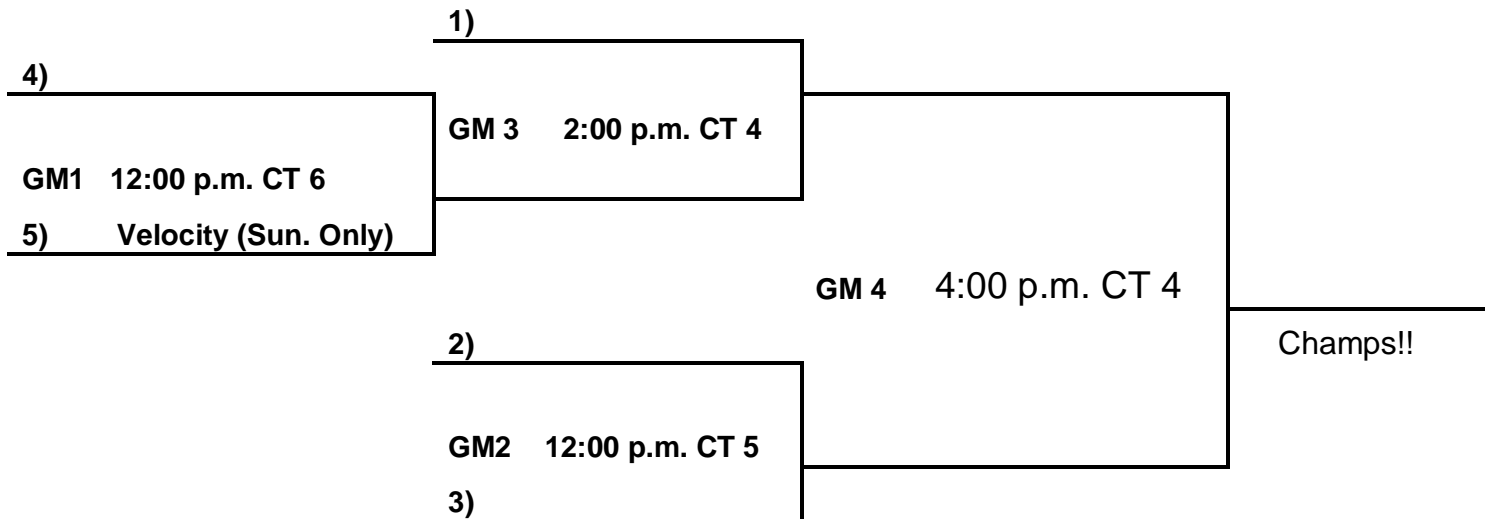

Senior Girls:

21. Arkansas Athletes (Pool Play Only)
22. Russellville Cyclones Red
23. AR Elite
24. Arkansas Matrix
25. Russellville Cyclones White

Saturday:

- 22 V 23   11:00 a.m. CT 1
- 24 V 25   11:00 a.m. CT 2
- 23 V 24   1:00 p.m. CT 1
- 21 V 22   1:00 p.m. CT 2
- 25 V 21   3:00 p.m. CT 1

Sunday Bracket:

Consolation Game:

Loser GM 1) _____ VS _____ (Loser GM 2)
GM 5 2:00 p.m. CT 5