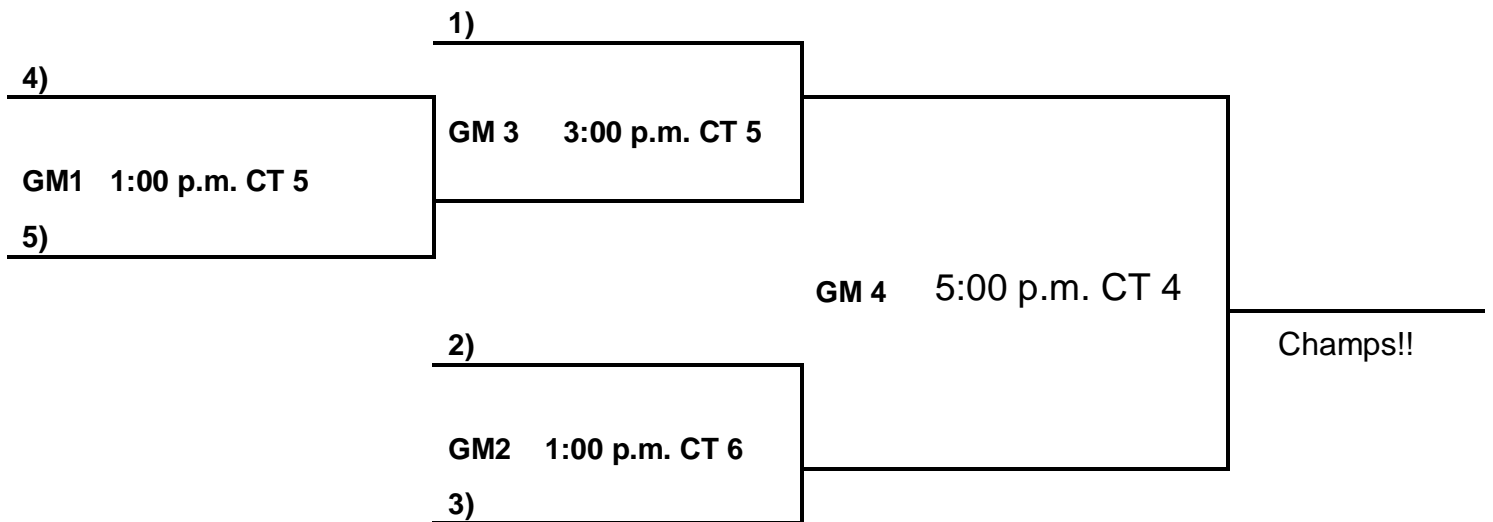

8th Grade Boys:

40. Russellville Cyclones
41. Ball Hawgs
42. Ark Bulldogs
43. Arkansas Prowlers
44. River Valley Bulls

Saturday:

- 44 V 40 10:00 a.m. CT 2
- 40 V 41 12:00 p.m. CT 1
- 42 V 43 12:00 p.m. CT 3
- 41 V 42 2:00 p.m. CT 1
- 43 V 44 2:00 p.m. CT 2

Sunday Bracket:

Consolation Game:

Loser GM 1) _____ VS _____ (Loser GM 2)
GM 5 3:00 p.m. CT 4