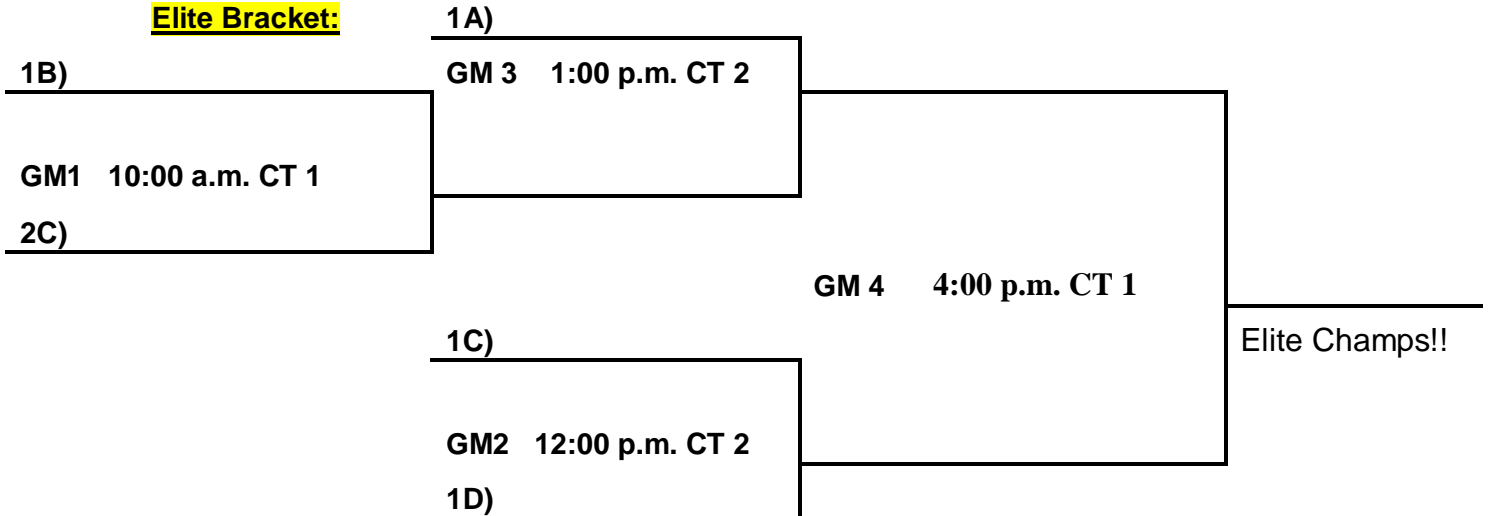

POOL B:

- 10. Panthers
- 11. Conway Lady Bears(7th)
- 12. AR Shock

POOL D:

- 16. Xplosion
- 17. Russellville Cyclones(7th)
- 18. Conway Lady Bears(8th)

Saturday:

- 7 V 8 10:00 a.m. CT 1
- 8 V 9 12:00 p.m. CT 2
- 17 V 18 1:00 p.m. CT 6
- 9 V 7 3:00 p.m. CT 3
- 10 V 11 4:00 p.m. CT 2
- 14 V 15 4:00 p.m. CT 3
- 16 V 17 5:00 p.m. CT 1
- 12 V 10 6:00 p.m. CT 1
- 13 V 14 6:00 p.m. CT 2
- 18 V 16 7:00 p.m. CT 1
- 11 V 12 8:00 p.m. CT 1
- 15 V 13 8:00 p.m. CT 2

7th Grade Girls Sunday Bracket:

Consolation Game:

Loser GM 1 _____ VS #1 Seed _____
 GM 3 3:00 p.m. CT 3

8th Grade Girls Sunday Brackets:

Elite Bracket:

Consolation Game:

Loser GM 1) _____ VS _____ (Loser GM 2)
GM 5 2:00 p.m. CT 2