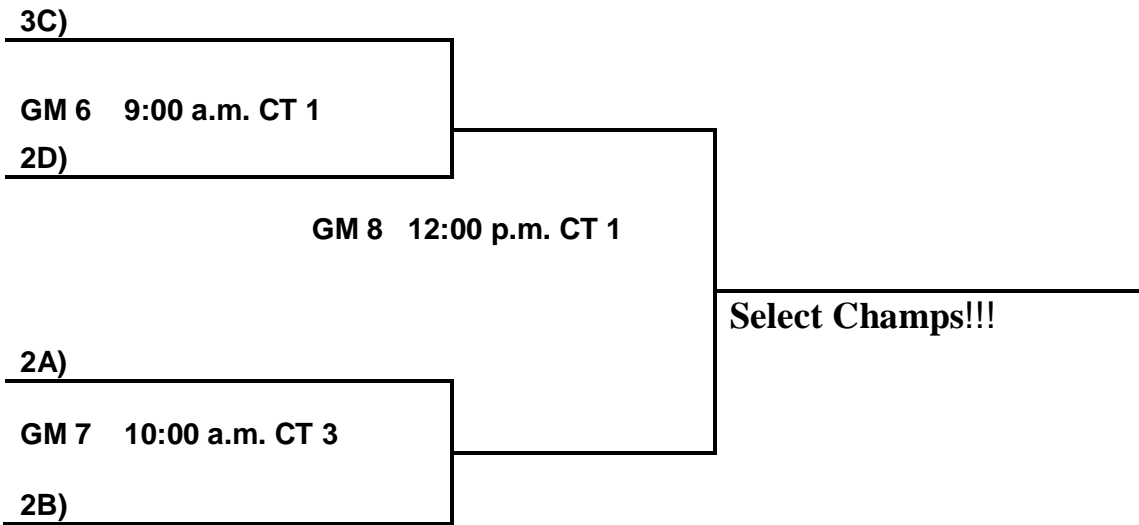

Select Bracket:

Consolation Game:

Loser GM 6) _____ VS _____ (Loser GM 7)
GM 9 11:00 a.m. CT 3