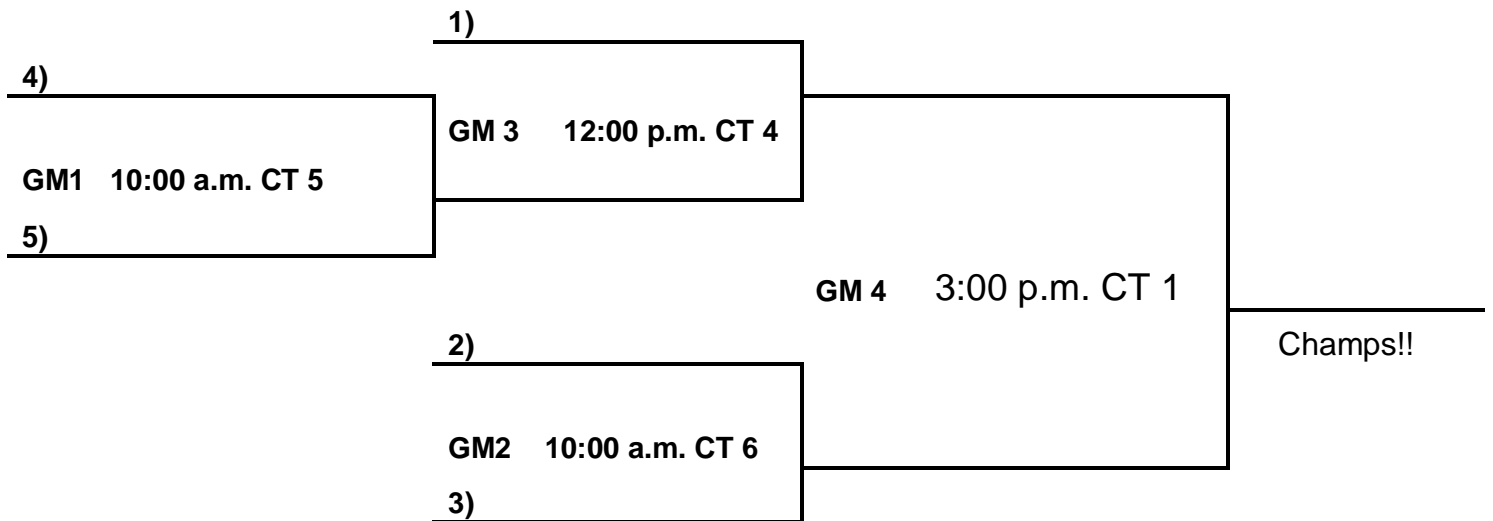

9th/10th Grade Boys:

47. AKYB Elite
48. Smooth Assassins
50. AR Warriors
51. Texas War Eagles
52. River Hawgs

Saturday:

- 48 V 50   9:00 a.m. CT 4
- 52 V 47   10:00 a.m. CT 6
- 50 V 51   11:00 a.m. CT 4
- 47 V 48   12:00 p.m. CT 6
- 51 V 52   1:00 p.m. CT 5

Sunday Bracket:

Consolation Game:

Loser GM 1) _____ VS _____ (Loser GM 2)
GM 5 1:00 p.m. CT 1