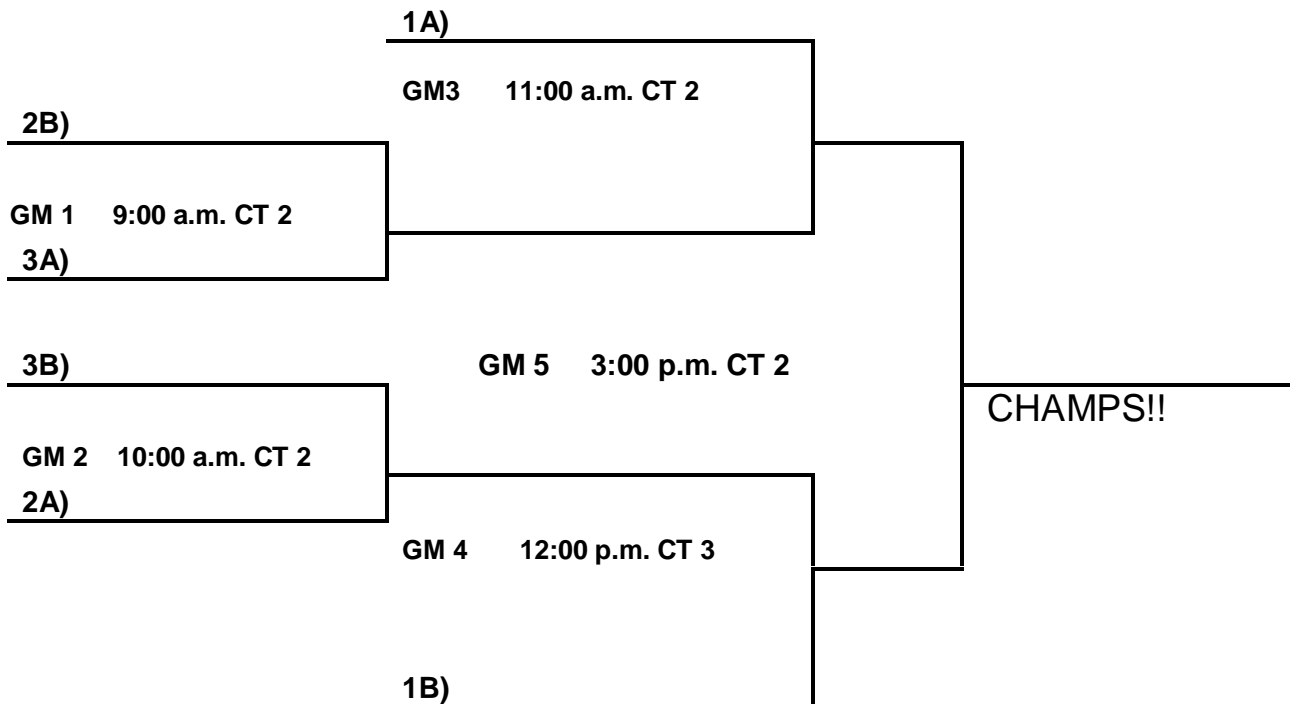

6th/7th Grade Boys:

POOL A:

27. Eagles 7th (Pool Play Only)
28. River Valley Thunder
29. Arkansas Force A
30. TNT

POOL B:

31. Russellville Cyclones 7th
32. Eagles (Pool Play Only)
33. Arkansas Bulldogs
34. Arkansas Force B

Saturday:

- 27 V 28   10:00 a.m. CT 3
- 31 V 32   11:00 a.m. CT 3
- 30 V 27   1:00 p.m. CT 3
- 34 V 31   1:00 p.m. CT 4
- 32 V 33   2:00 p.m. CT 3
- 28 V 29   3:00 p.m. CT 2
- 33 V 34   4:00 p.m. CT 1
- 29 V 30   5:00 p.m. CT 2

Sunday Bracket:

Consolation Game:

- Loser GM 1) _____ VS _____ (Loser GM2)
- GM 6 1:00 p.m. CT 3
- Loser GM 3) _____ VS _____ (Loser GM4)
- GM 7 2:00 p.m. CT 1