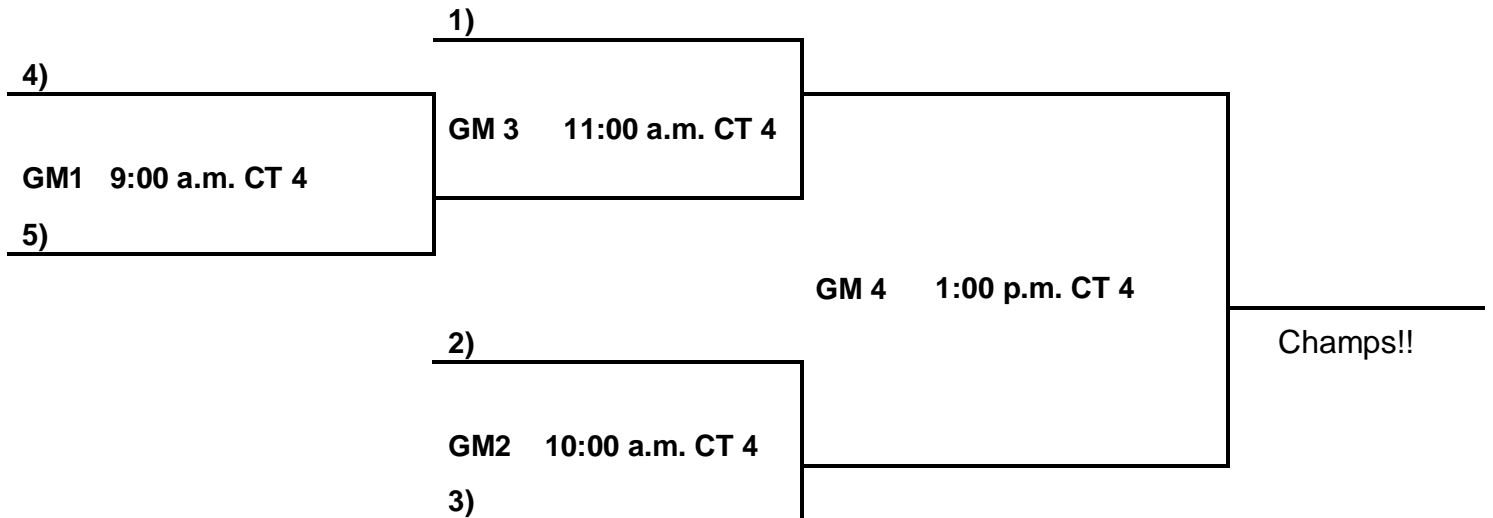

Senior Boys:

55. Conway Spurs
56. Texas War Eagles
57. Summer Knights
58. Arkansas Ice
59. Russellville Cyclones

Saturday:

- 55 V 56   10:00 a.m. CT 4
- 58 V 59   10:00 a.m. CT 5
- 56 V 57   12:00 p.m. CT 4
- 59 V 55   12:00 p.m. CT 5
- 57 V 58   2:00 p.m. CT 4

Sunday Bracket:

Consolation Game:

Loser GM 1) _____ VS _____ (Loser GM 2)
GM 5 11:00 a.m. CT 5