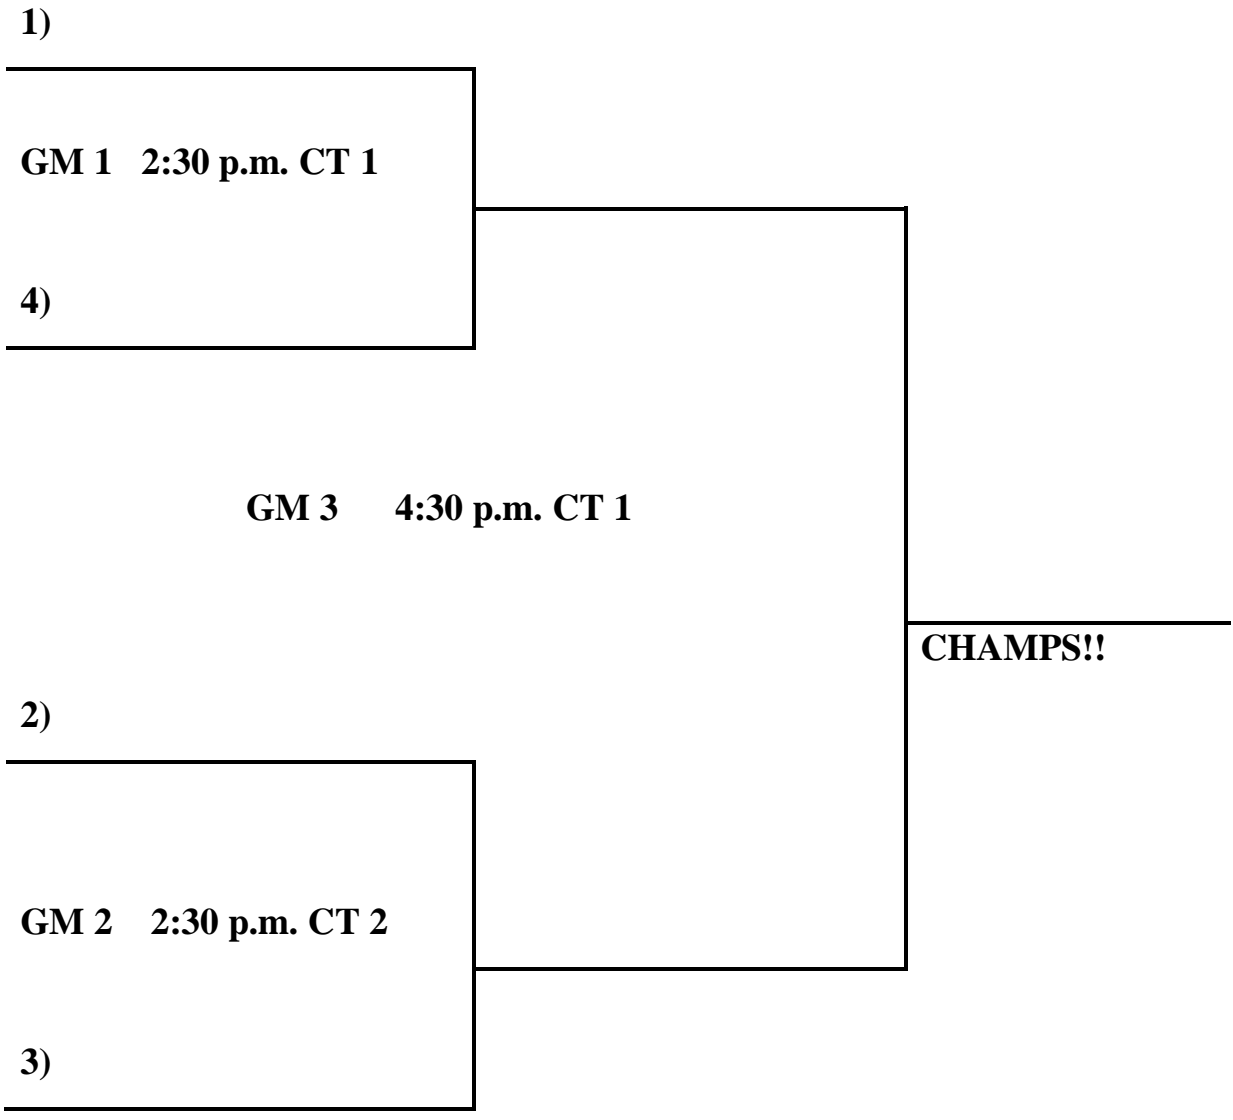

Consolation Game:

Loser GM 1) _____ V _____ (Loser GM 2)
GM 4 4:30 p.m. CT 2