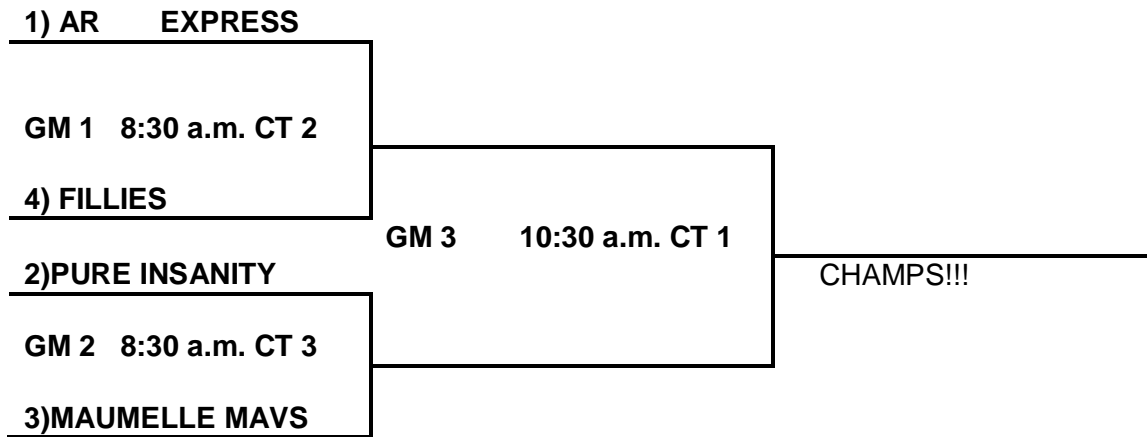

5th Grade Girls Championship Game:

Fillies VS Arkansas Express
GM 1 11:30 a.m. CT 1

Consolation Game:

Loser Game #1 _____ VS Loser Game #2 _____
Game 4 9:30 a.m. CT 2