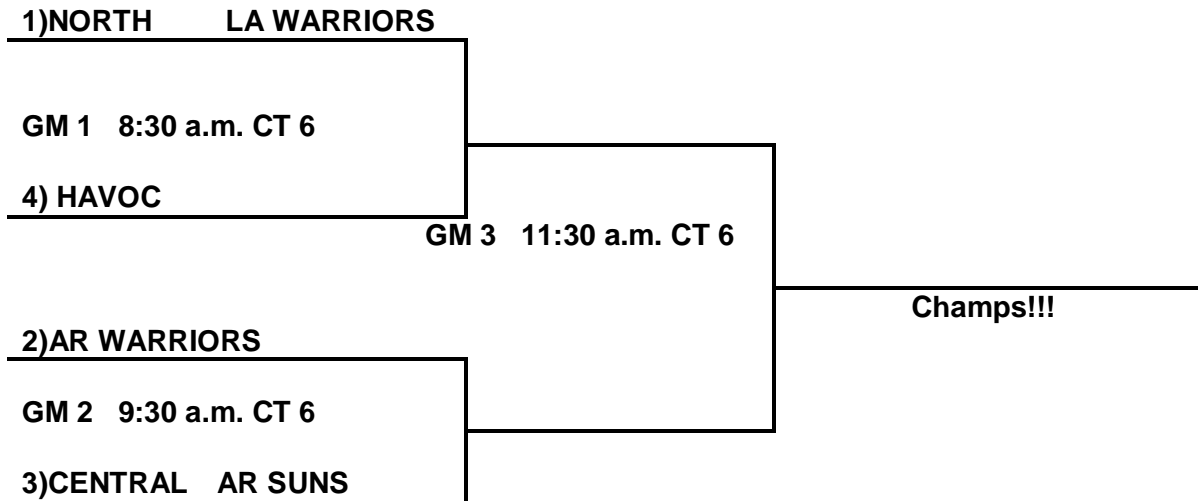

Sunday Bracket:

Consolation Game:

Loser Game #1 _____ VS Loser Game #2 _____
Game 4 10:30 a.m. CT 6