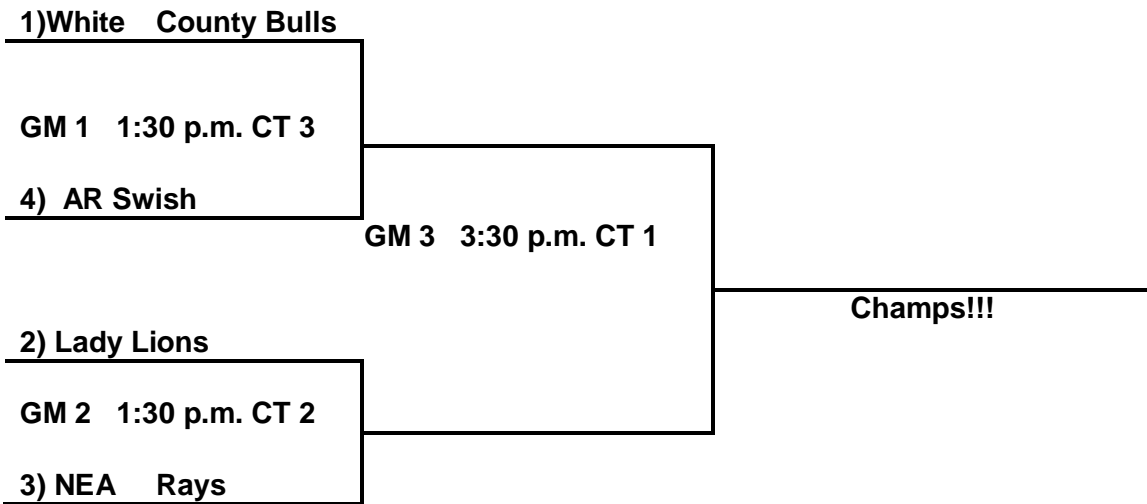

Sunday Bracket:

Consolation Game:

Loser Game #1 _____ VS Loser Game #2 _____
Game 4 3:30 p.m. CT 2