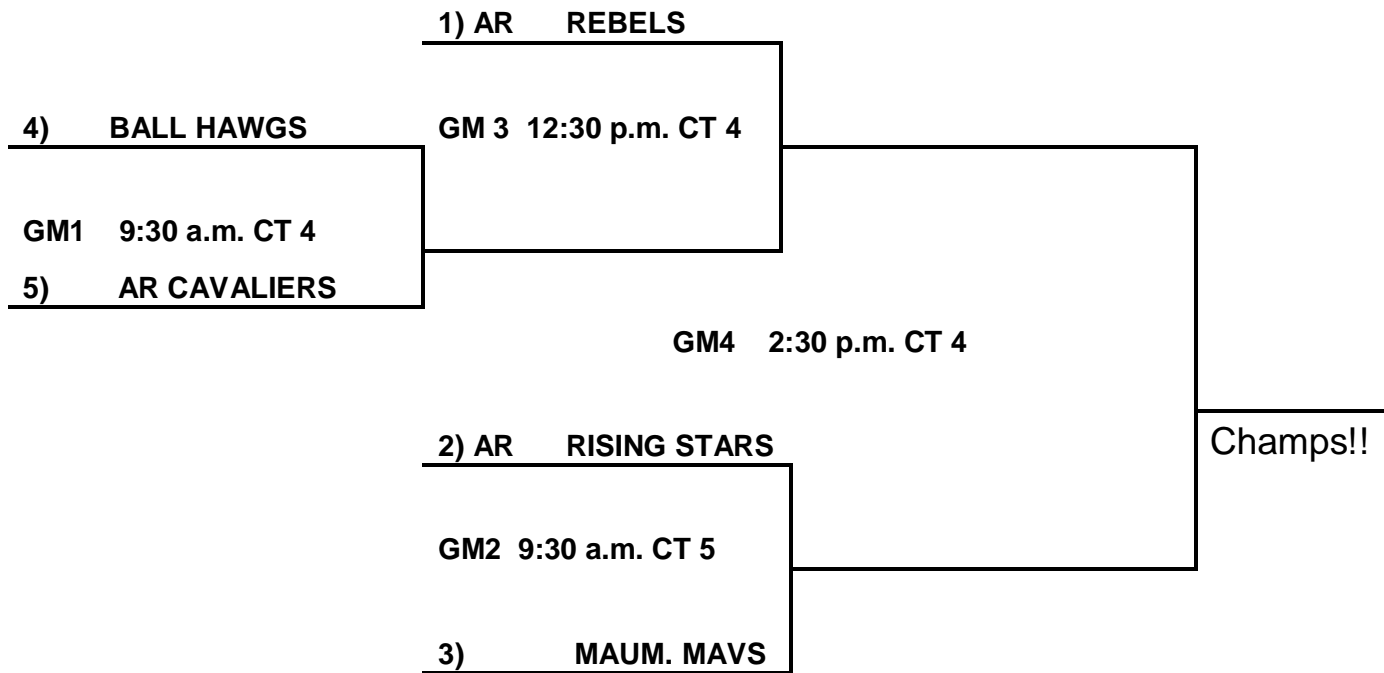

Sunday Bracket:

Consolation Game:

Loser Game #1 _____ VS Loser Game #2 _____
Game 5 12:30 p.m. CT 5