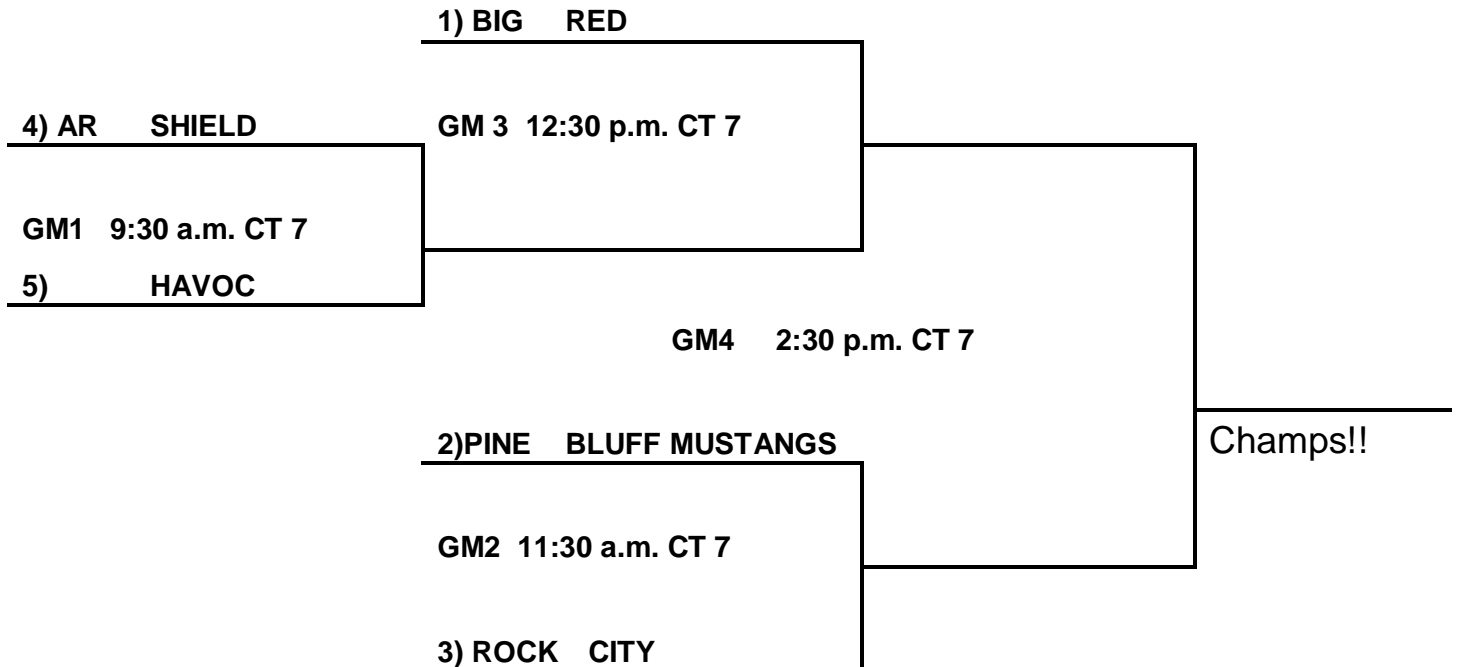

Sunday Bracket:

Consolation Game:

Loser Game #1 _____ VS Loser Game #2 _____
Game 5 4:30 p.m. CT 7