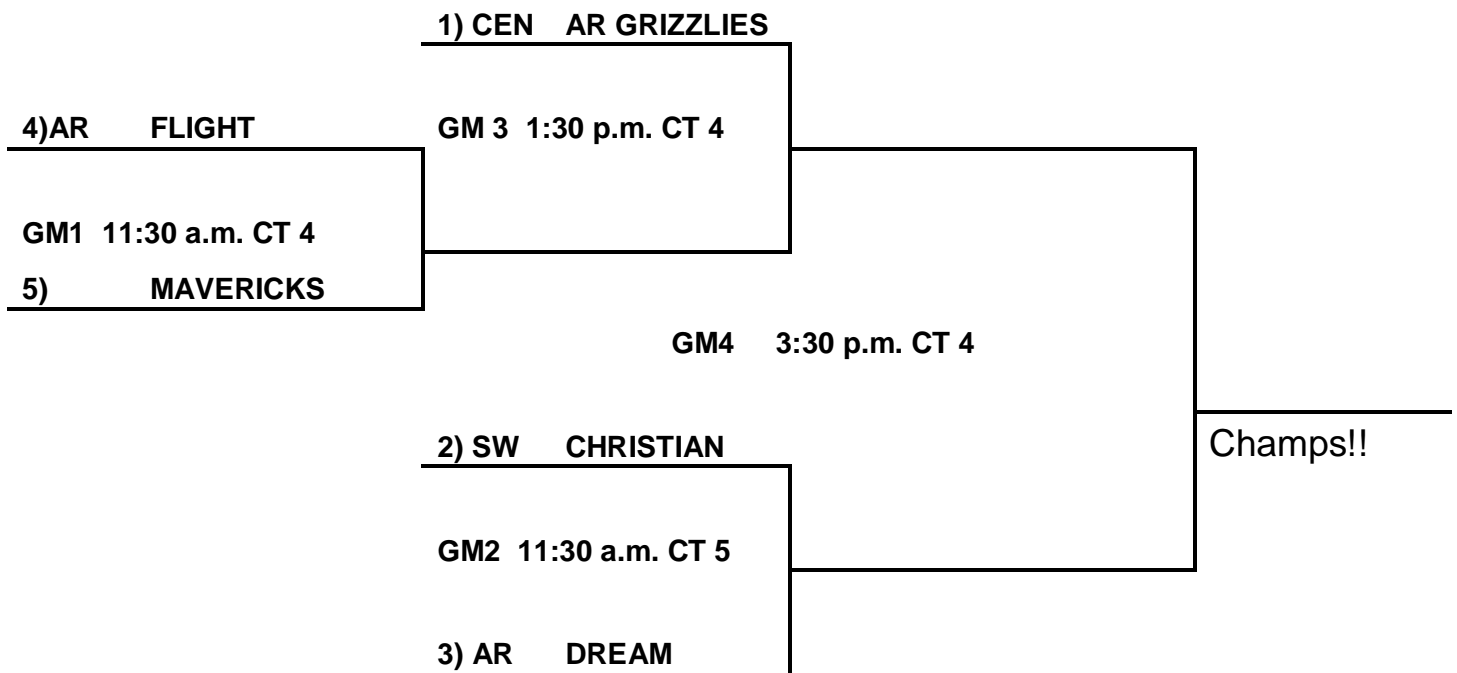

Sunday Bracket:

Consolation Game:

Loser Game #1 _____ VS Loser Game #2 _____
Game 5 1:30 p.m. CT 5