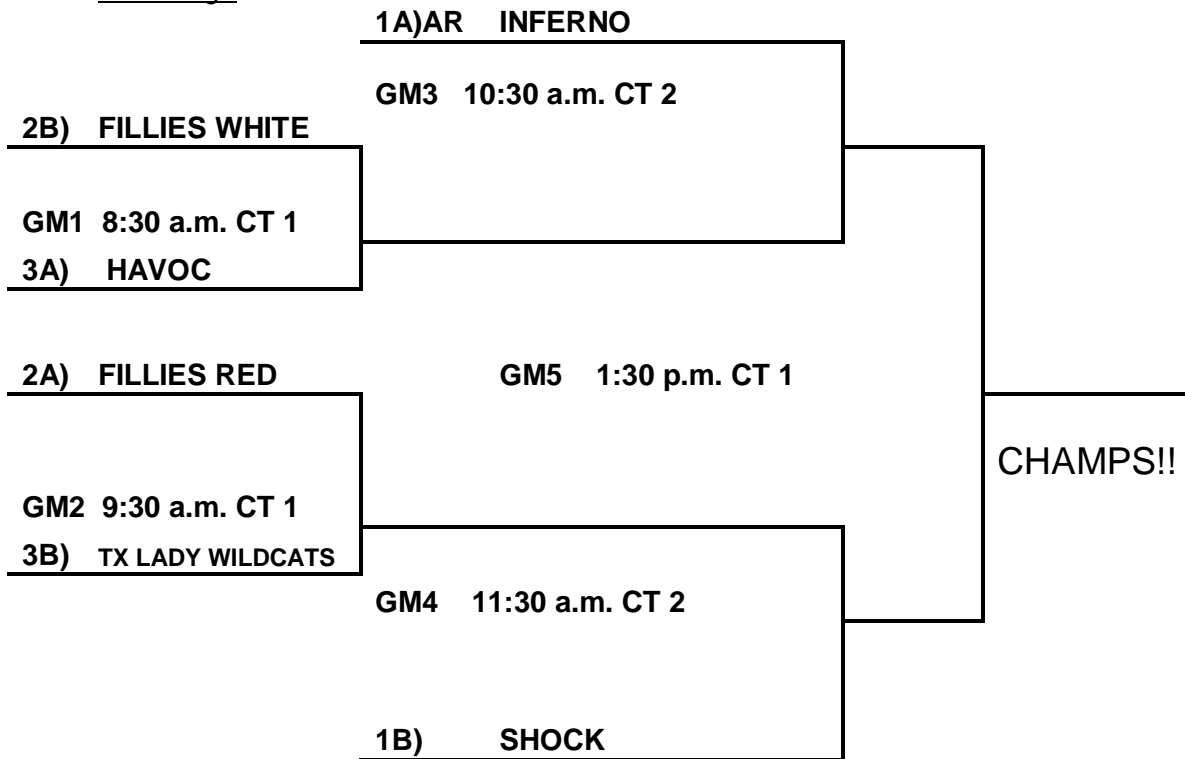

Sunday:

Consolation Games:

Loser GM 1	VS	Loser GM 2
	GM6 12:30 p.m. CT 3	
Loser GM 3	VS	Loser GM 4
	GM7 5:30 p.m. CT 2