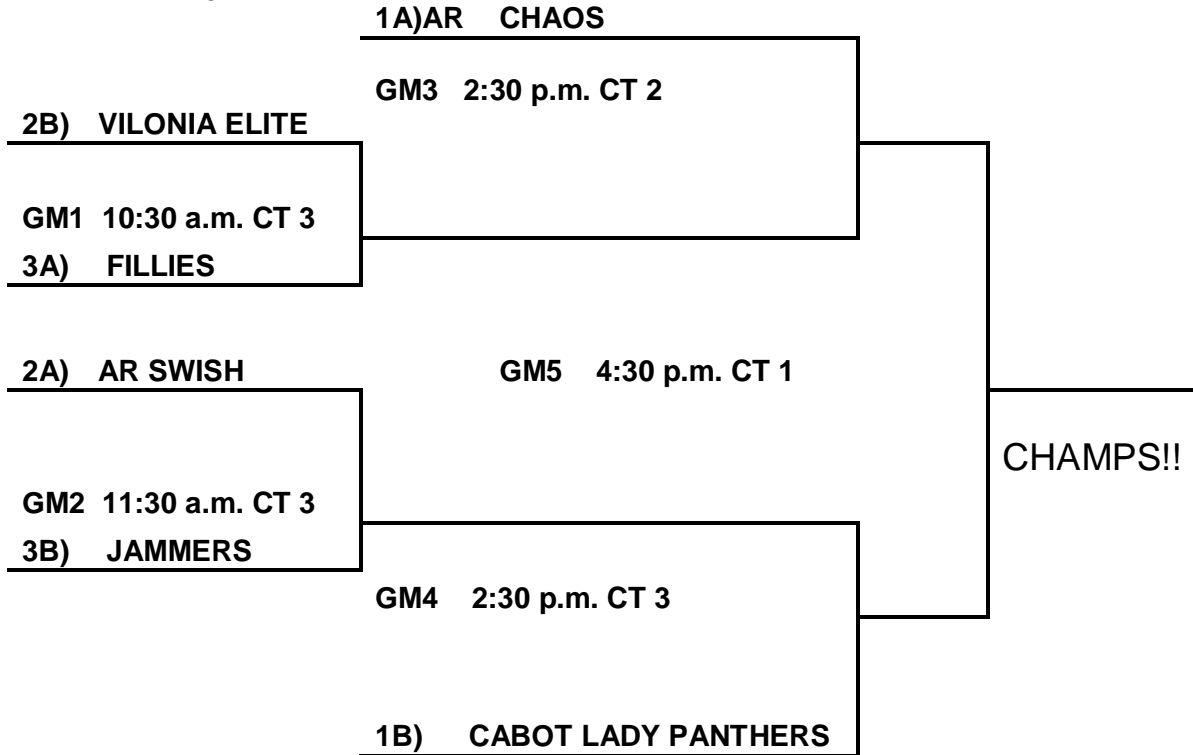

Consolation Games:

Loser GM 1 _____ VS _____ Loser GM 2
GM6 3:30 p.m. CT 3

Loser GM 3 _____ VS _____ Loser GM 4
GM7 4:30 p.m. CT 3