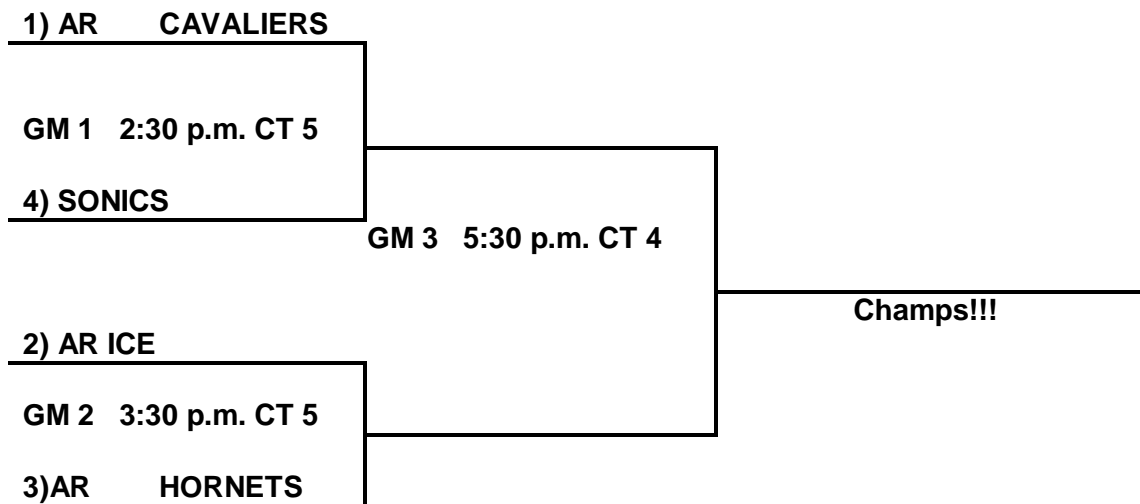

77. Arkansas Cavaliers 2016 $+15/+15=2/0 +30$

Saturday:

74 V 75 5:30 p.m. CT 7 +3

76 V 77 6:30 p.m. CT 7 +15

77 V 74 8:30 p.m. CT 7 +15

75 V 76 9:30 p.m. CT 7 +15

Sunday Bracket:

Consolation Game: