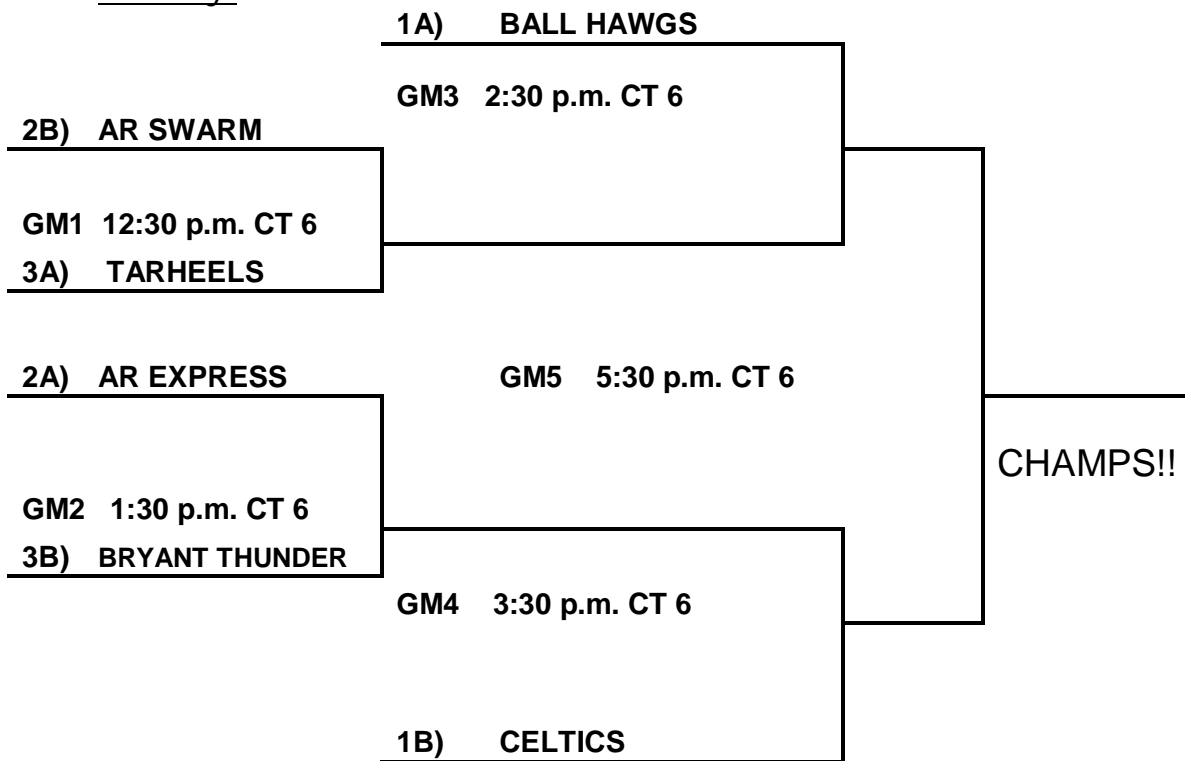

Sunday:

Consolation Games:

- Loser GM 1 _____ VS _____ Loser GM 2
- GM6 4:30 p.m. CT 6
- Loser GM 3 _____ VS _____ Loser GM 4
- GM7 5:30 p.m. CT 5