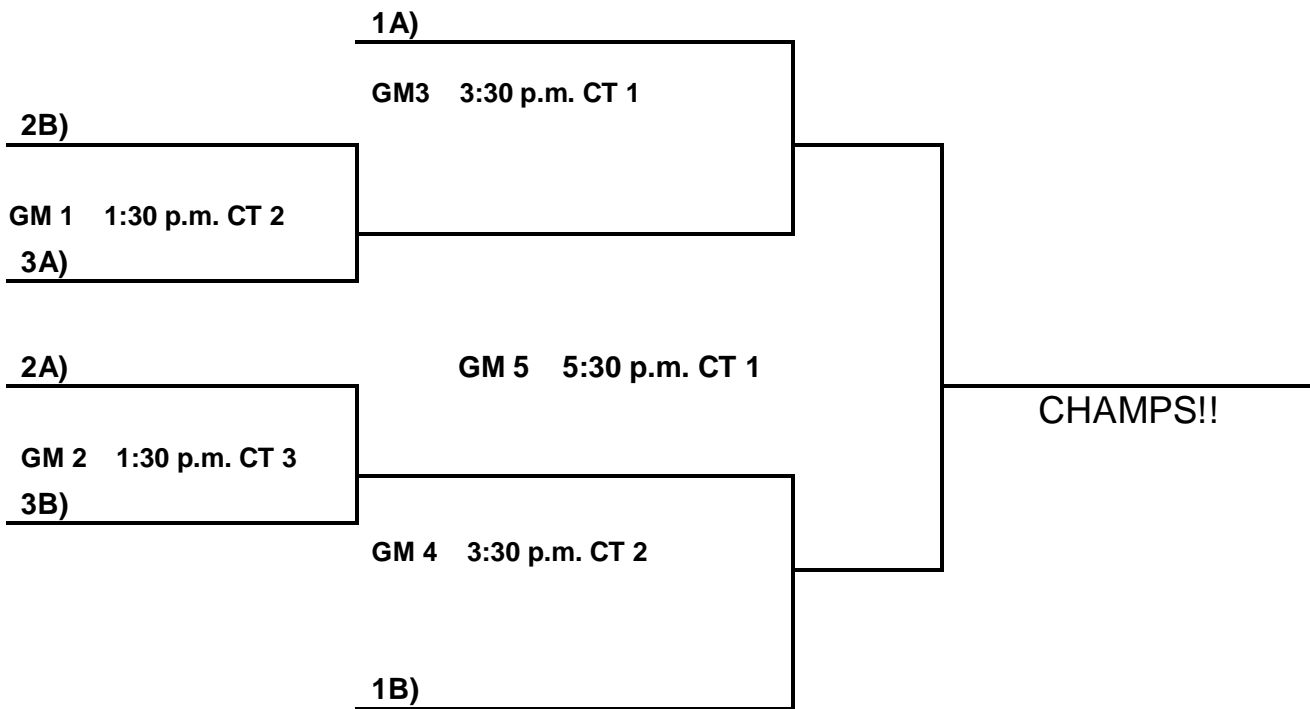

Bracket:

Sunday Consolation Games:

- Loser GM 1 _____ VS _____ Loser GM 2
- GM 6 6:30 p.m. CT 2
- Loser GM 3 _____ VS _____ Loser GM 4
- GM 7 6:30 p.m. CT1