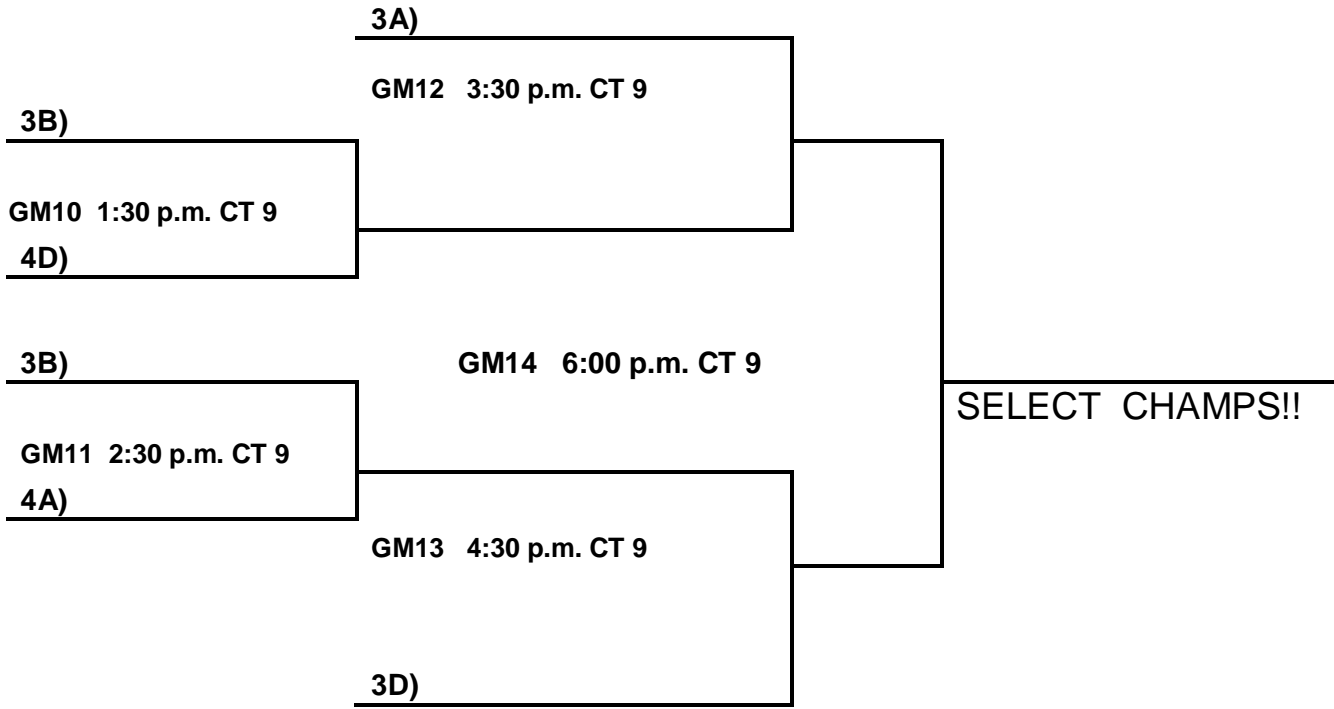

Consolation Games:

Loser GM 10 _____ VS _____ Loser GM 11
GM 15 4:30 p.m. CT 8

Loser GM 12 _____ VS _____ Loser GM 13
GM 16 5:30 p.m. CT 10