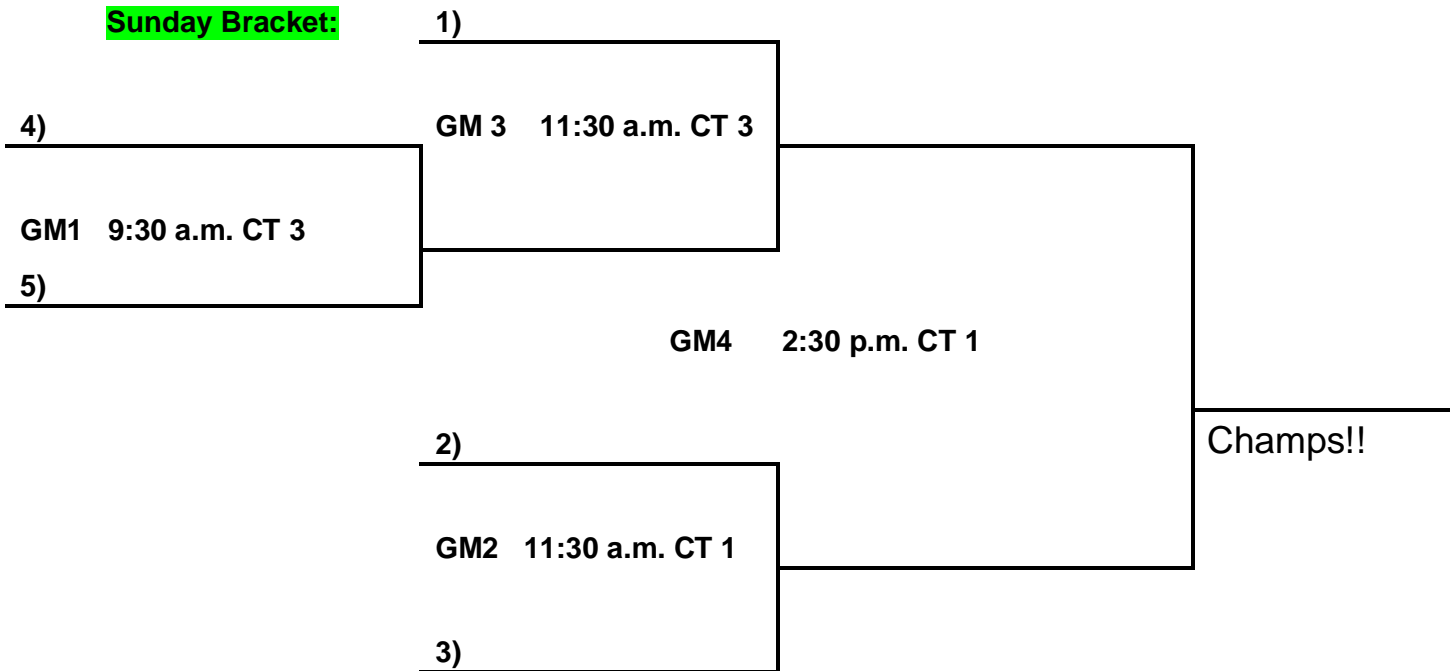

Sunday Bracket:

Consolation Game:

Loser Game #1 _____ VS Loser Game #2 _____
Game 5 2:30 p.m. CT 3