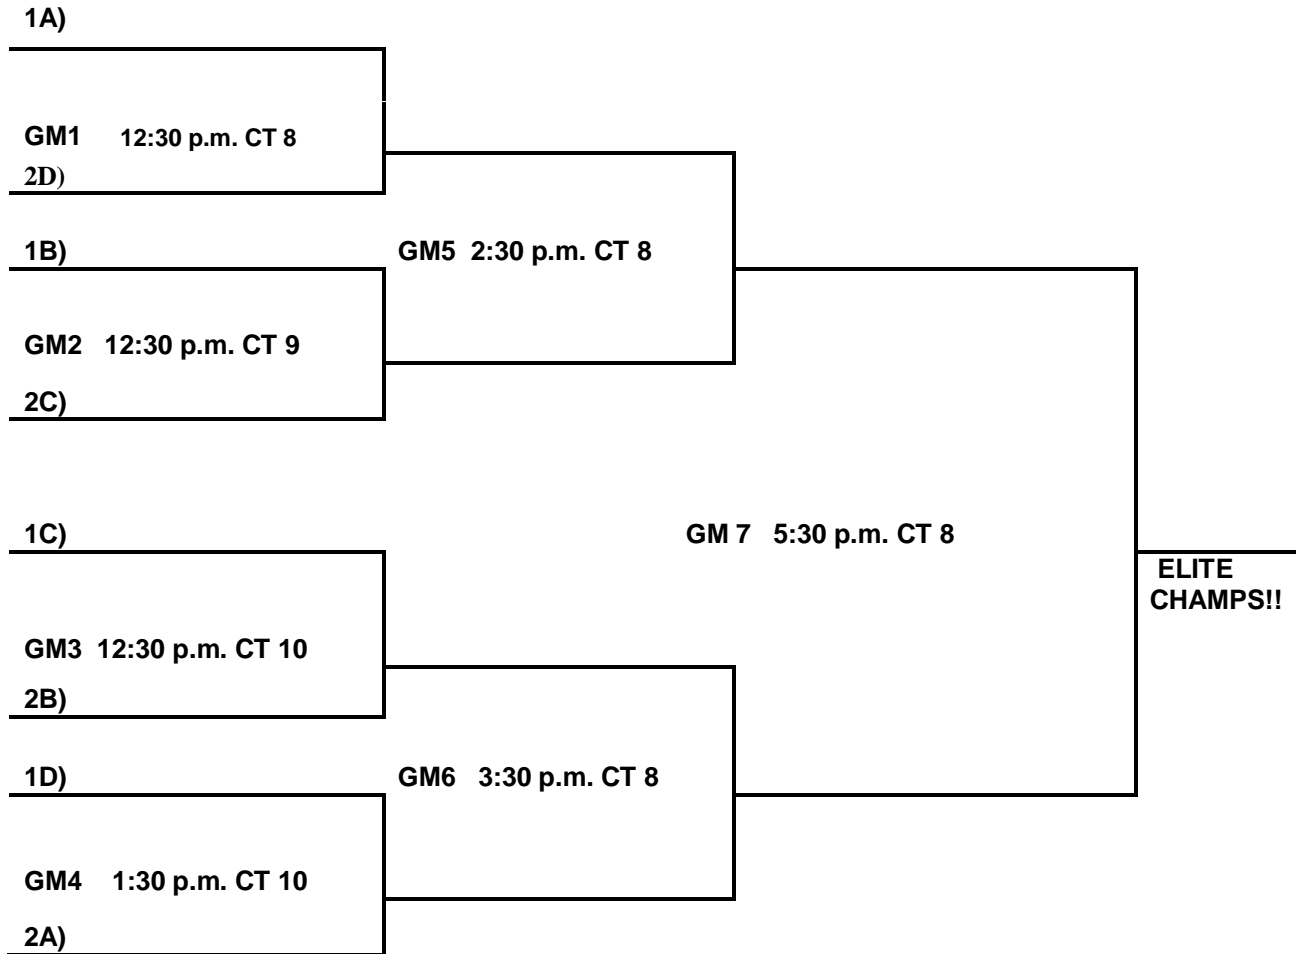

Consolation Games:

Loser Game #1 _____ VS Loser Game #2 _____
Game 8 3:30 p.m. CT 10

Loser Game #3 _____ VS Loser Game #4 _____
Game 9 4:30 p.m. CT 10