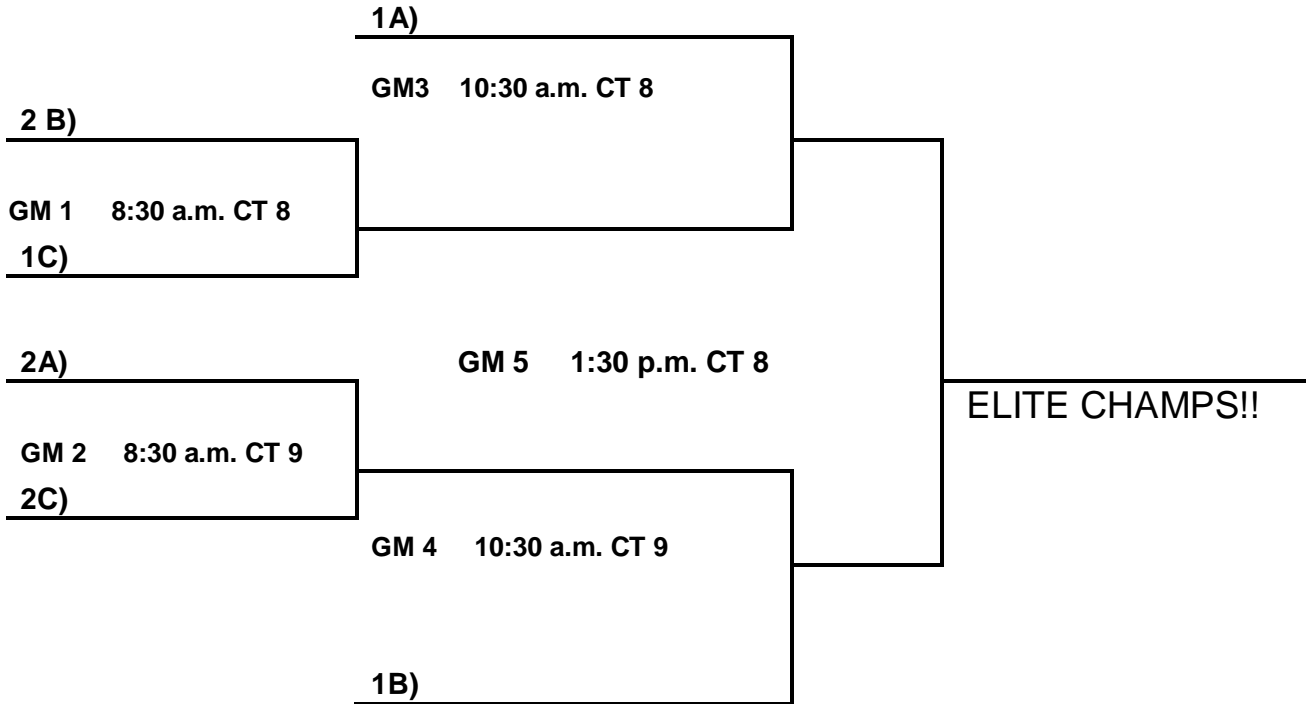

7th Grade Boys Brackets:

Elite Bracket:

Sunday Consolation Games:

Select Bracket:

Consolation Game: