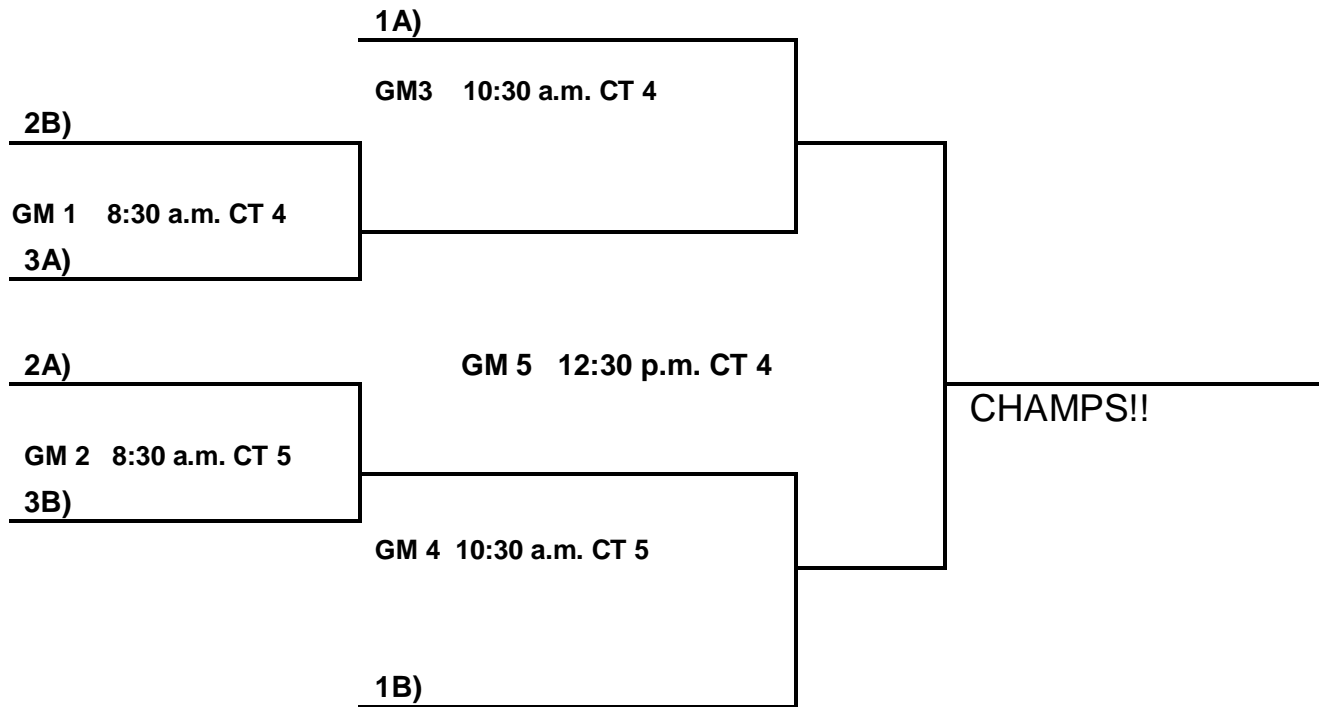

Sunday Consolation Games:

- Loser GM 1 _____ VS _____ Loser GM 2
- GM 6 11:30 a.m. CT 5
- Loser GM 3 _____ VS _____ Loser GM 4
- GM 7 6:30 p.m. CT 5