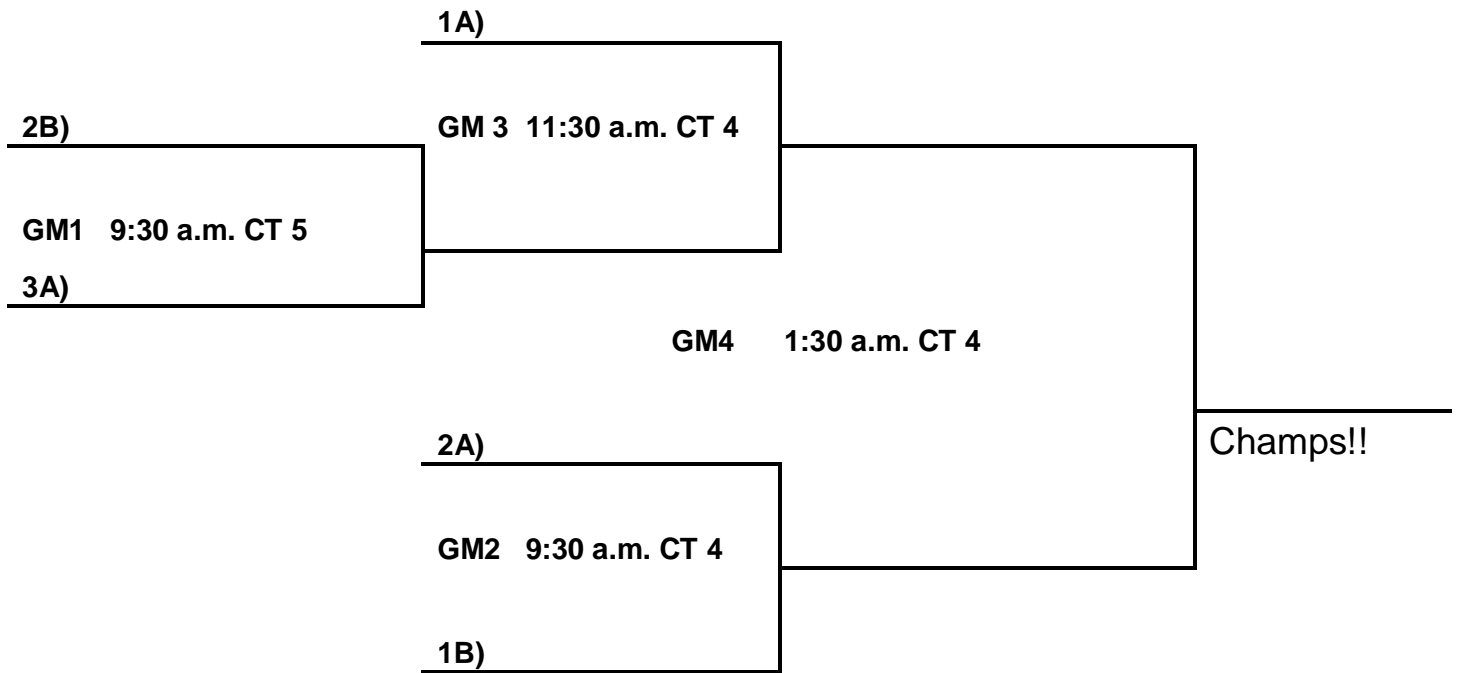

Sunday Bracket:

Consolation Game:

Loser Game #1 _____ VS Loser Game #2 _____
Game 5   4:30 p.m. CT 2