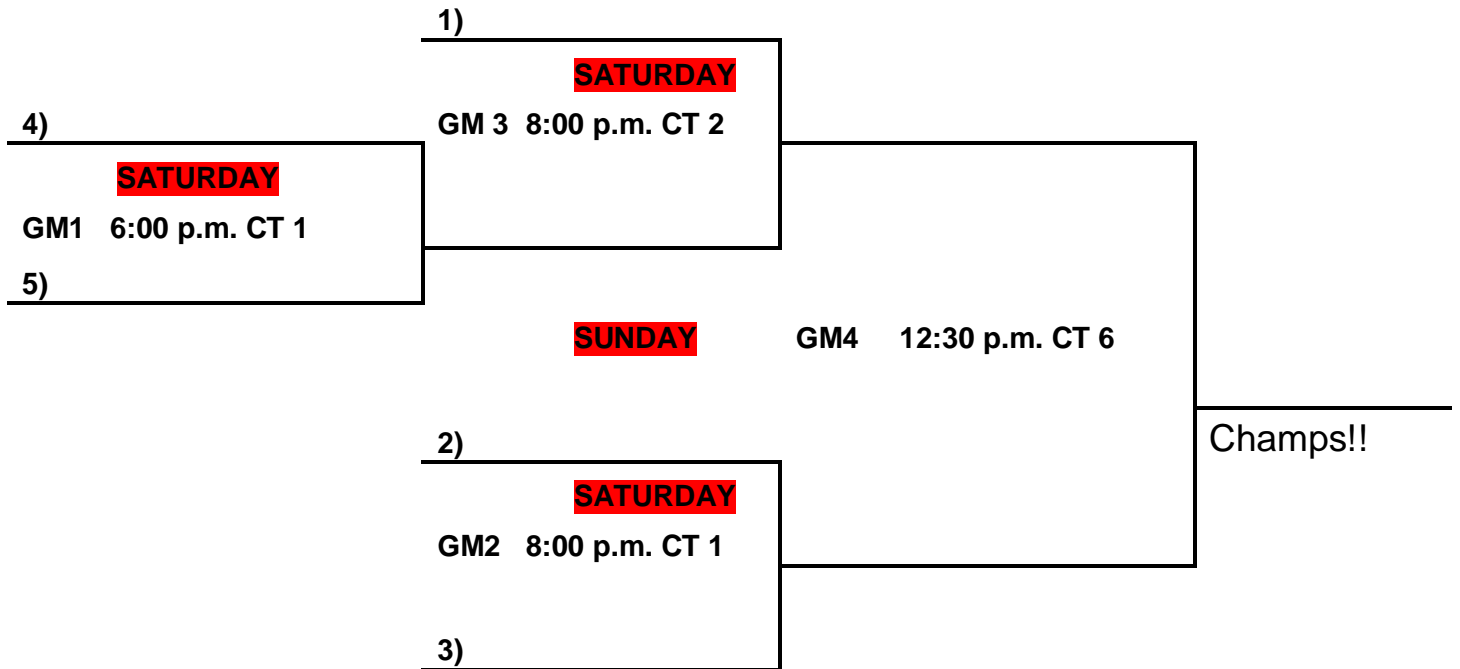

Bracket:

Sunday Consolation Game:

Loser Game #1 _____ VS Loser Game #2 _____
Game 5 2:30 p.m. CT 7