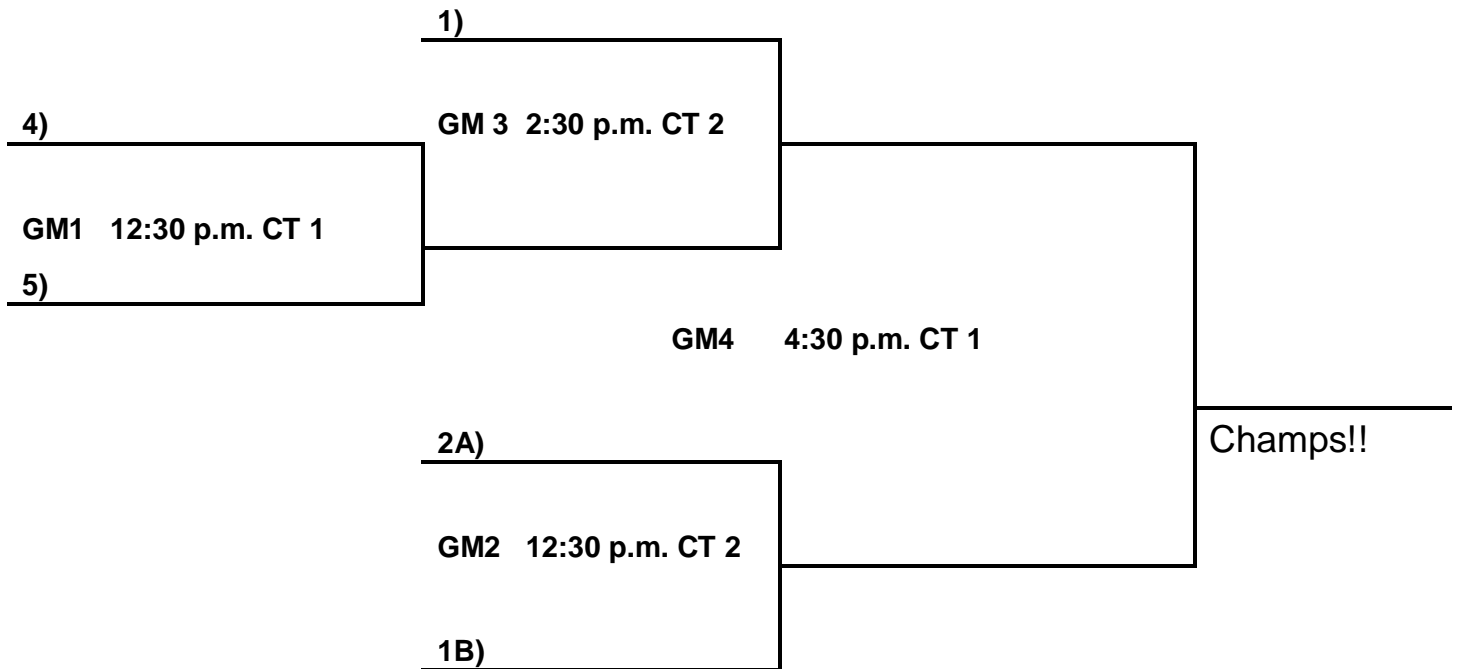

Sunday Bracket:

Consolation Game:

Loser Game #1 _____ VS Loser Game #2 _____
Game 5 5:30 p.m. CT 2