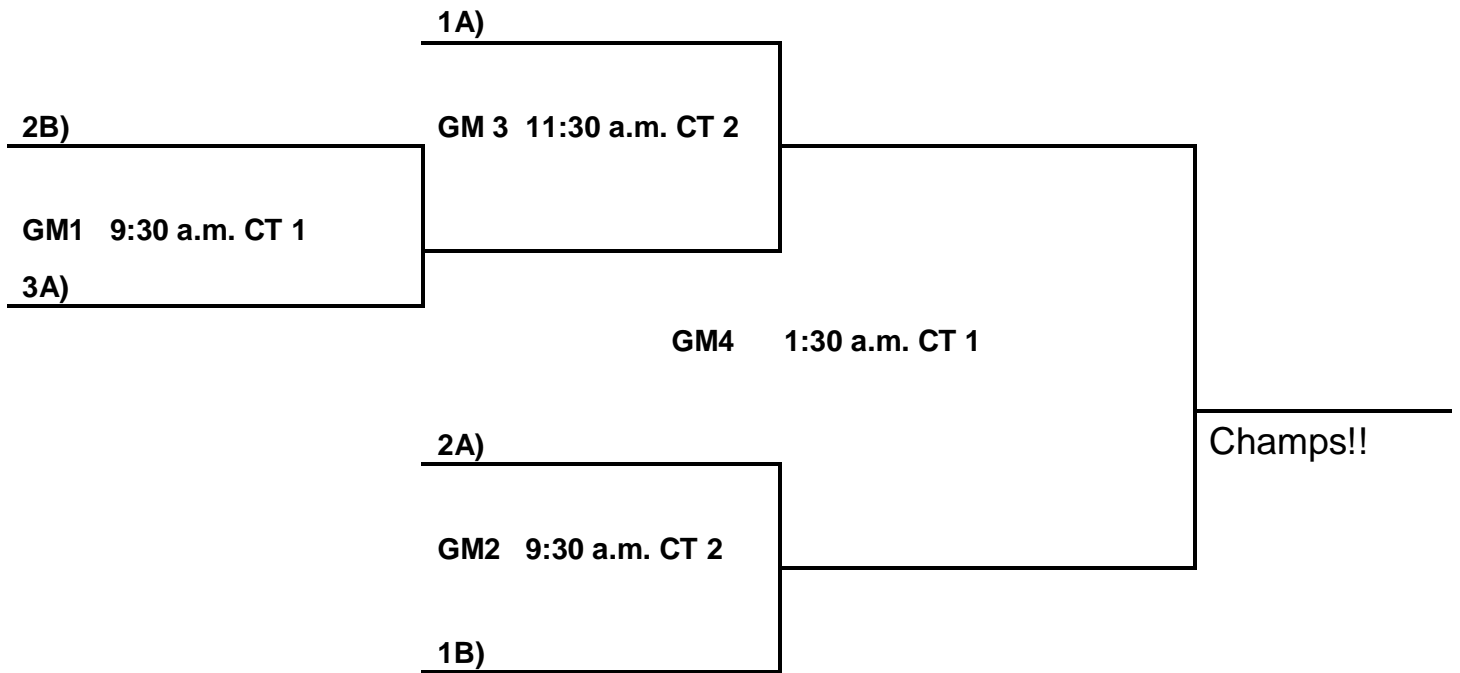

Sunday Bracket:

Consolation Game:

Loser Game #1 _____ VS Loser Game #2 _____
Game 5 4:30 p.m. CT 3