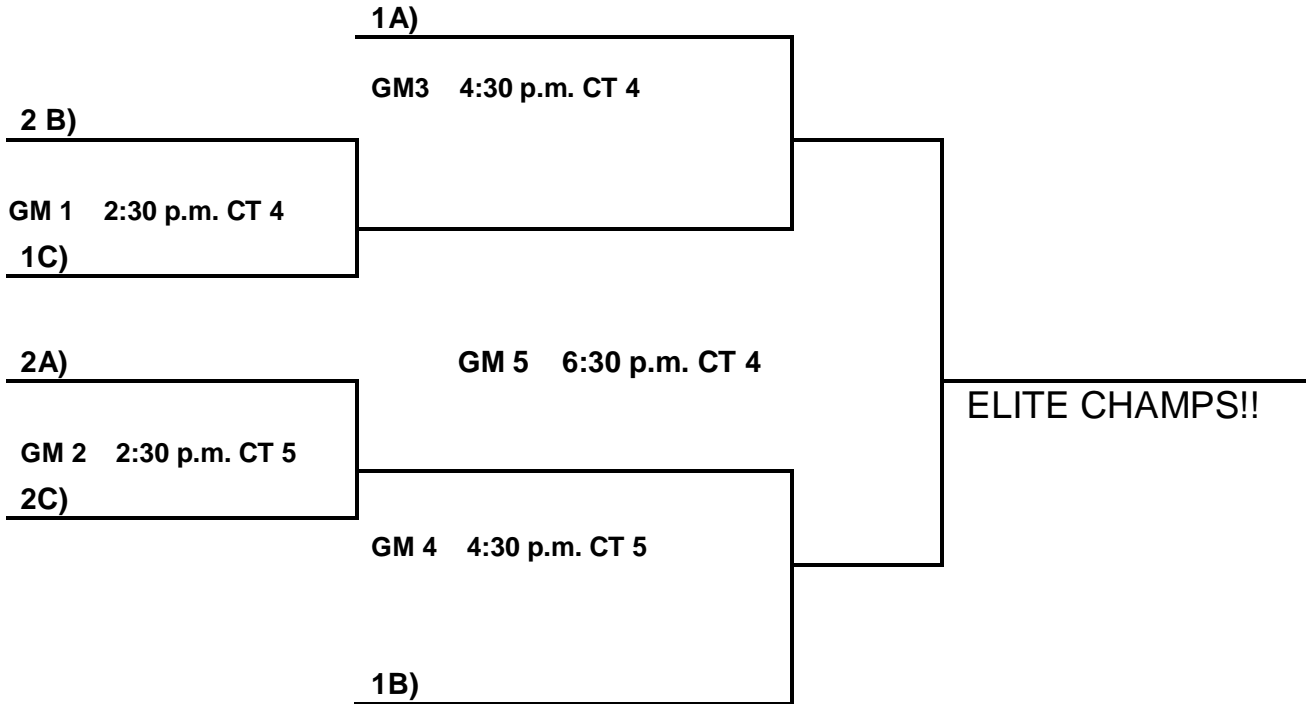

5th Grade Boys Sunday Brackets:

Elite Bracket:

Sunday Consolation Games:

Select Bracket:

Consolation Games: