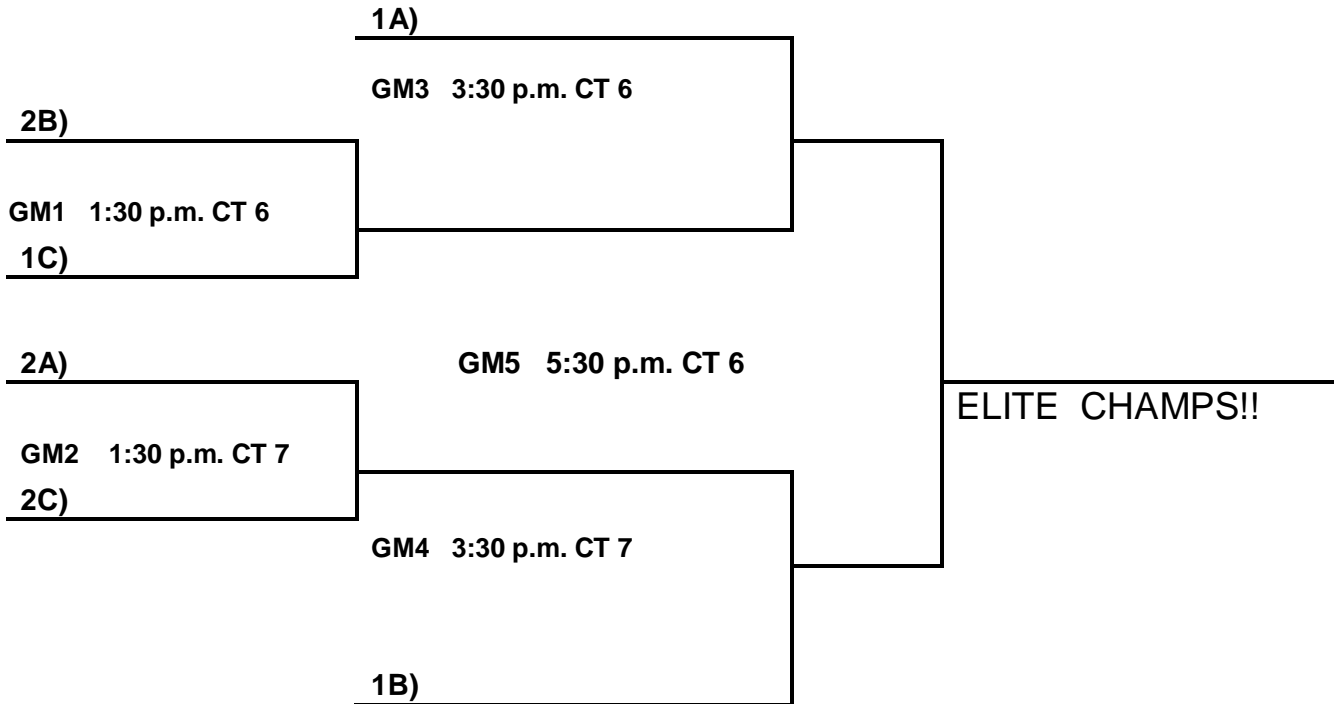

Consolation Games:

Loser GM 1 _____ VS _____ Loser GM 2
GM 6 4:30 p.m. CT 6
Loser GM 3 _____ VS _____ Loser GM 4
GM 7 5:30 p.m. CT 7