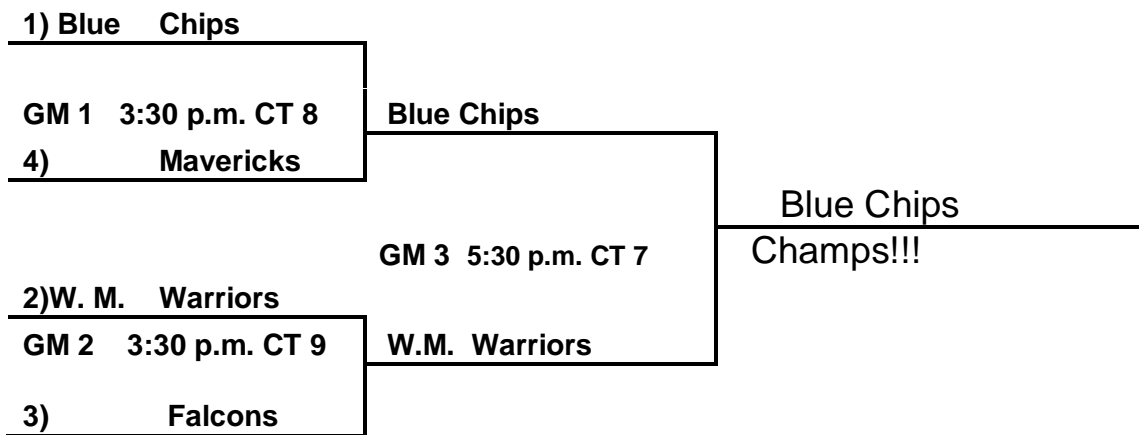

Sunday Bracket:

Consolation Game:

Loser Game #1 _____ VS Loser Game #2 _____
Game 4 6:30 p.m. CT 8