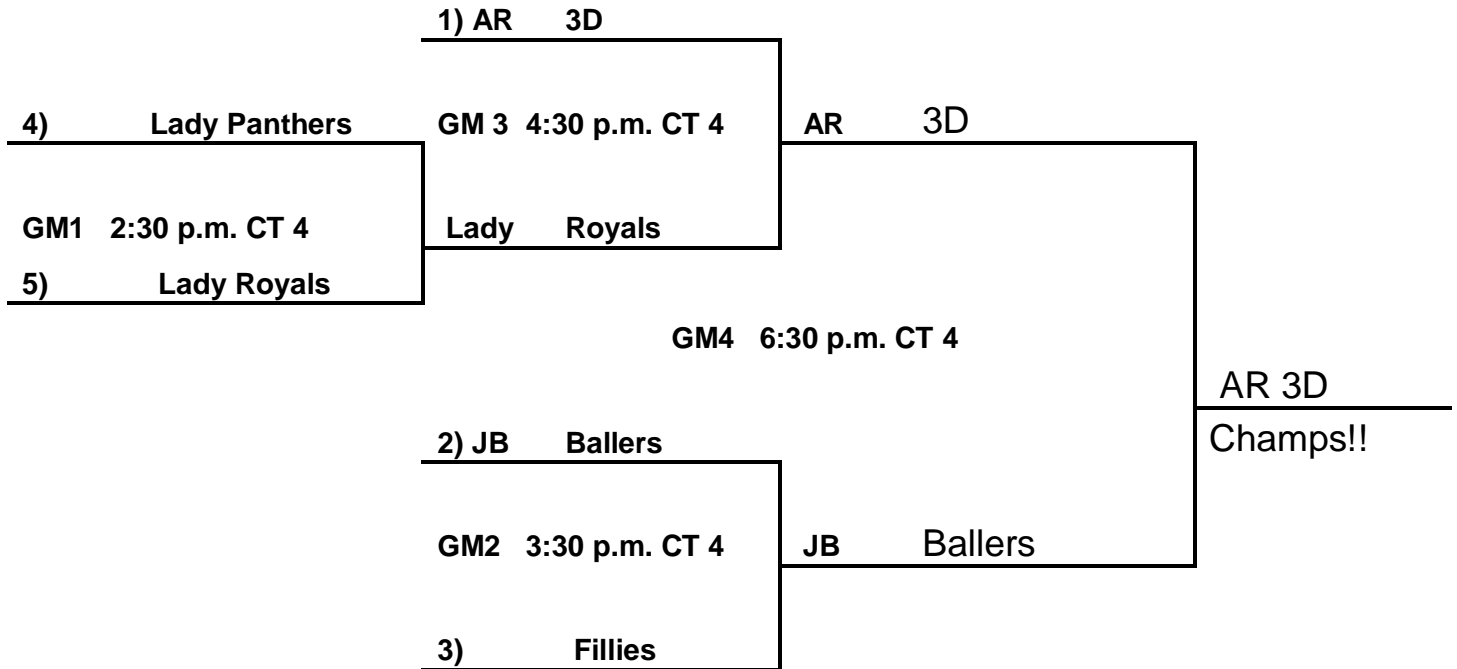

Sunday Bracket:

Consolation Game:

Loser Game #1 _____ VS Loser Game #2 _____
Game 5 5:30 p.m. CT 4