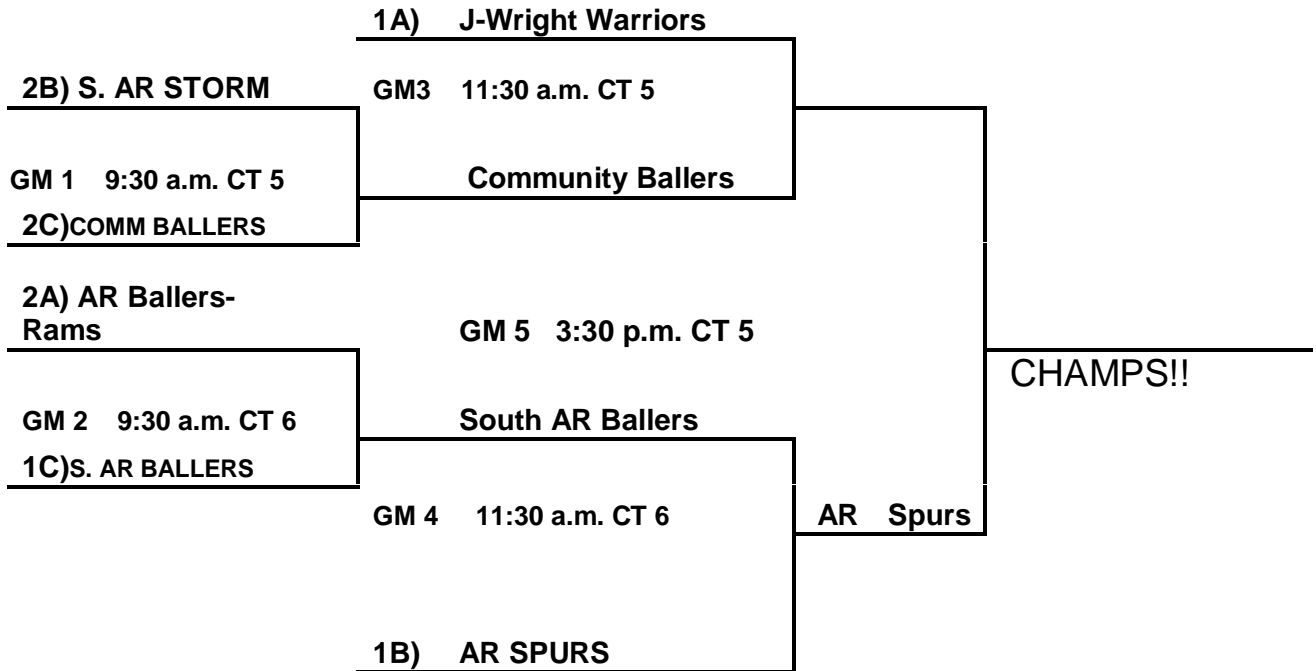

Consolation Games:

Loser GM 1 _____ VS _____ Loser GM 2
GM 6 1:30 p.m. CT 6