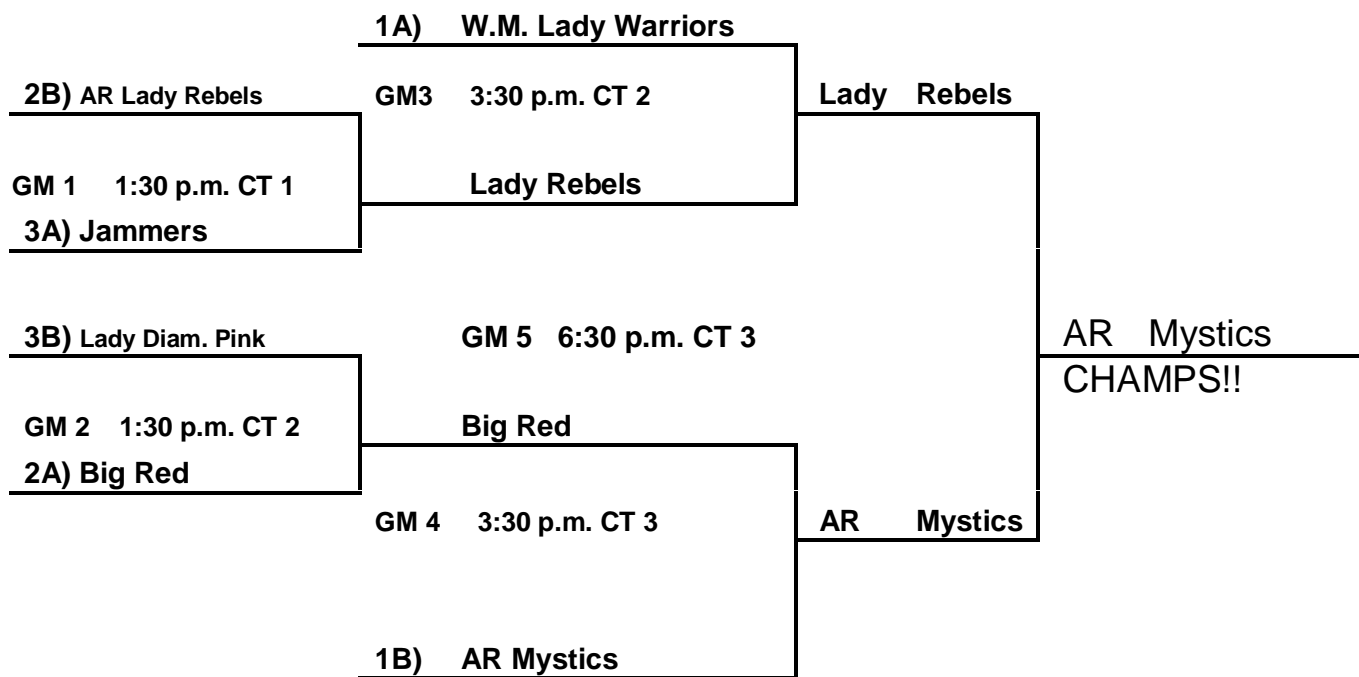

Sunday Bracket:

Consolation Games:

Loser GM 1 _____ VS _____ Loser GM 2
GM 6 3:30 p.m. CT 1