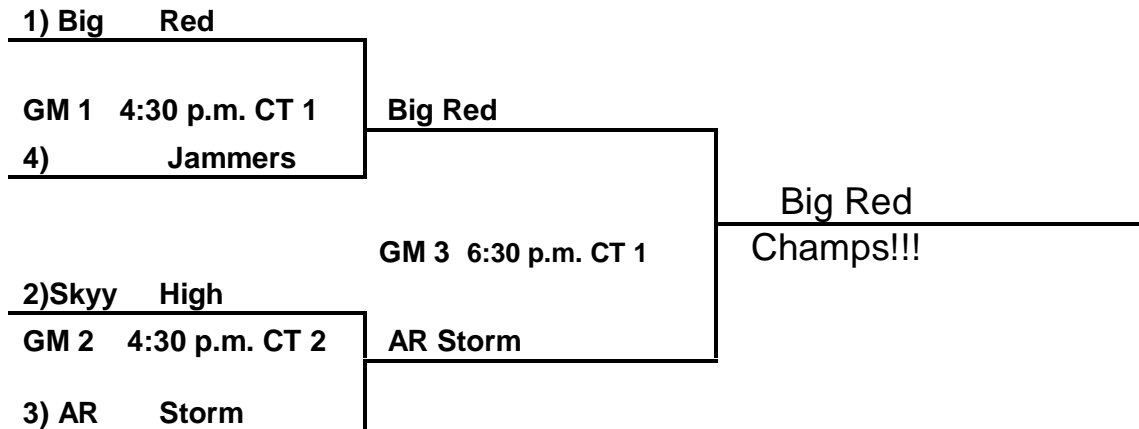

Select Bracket:

Consolation Game:

Loser Game #10 _____ VS Loser Game #11 _____
 Game 13 4:30 p.m. CT 3

9th/10th Grade Girls:

POOL A:

- 42. West Memphis Lady Warriors
- 43. Jammers
- 44. Big Red

POOL B:

- 45. AR Lady Rebels
- 46. Lady Diamond Pink
- 47. AR Mystics

Saturday:

- 47 V 45 10:00 a.m. CT 3
- 45 V 46 2:00 p.m. CT 1
- 43 V 44 4:00 p.m. CT 1
- 46 V 47 4:00 p.m. CT 2
- 44 V 42 6:00 p.m. CT 1
- 42 V 43 8:00 p.m. CT 2

Sunday Bracket:

Consolation Games:

Loser GM 1 _____ VS _____ Loser GM 2
GM 6 3:30 p.m. CT 1

Senior Girls:

- 50. Arkansas Storm
- 51. Skyy High
- 52. Big Red
- 53. Jammers

Saturday:

- 52 V 53 5:00 p.m. CT 1
- 50 V 51 5:00 p.m. CT 2
- 51 V 52 7:00 p.m. CT 1
- 53 V 50 7:00 p.m. CT 2

Sunday Bracket: