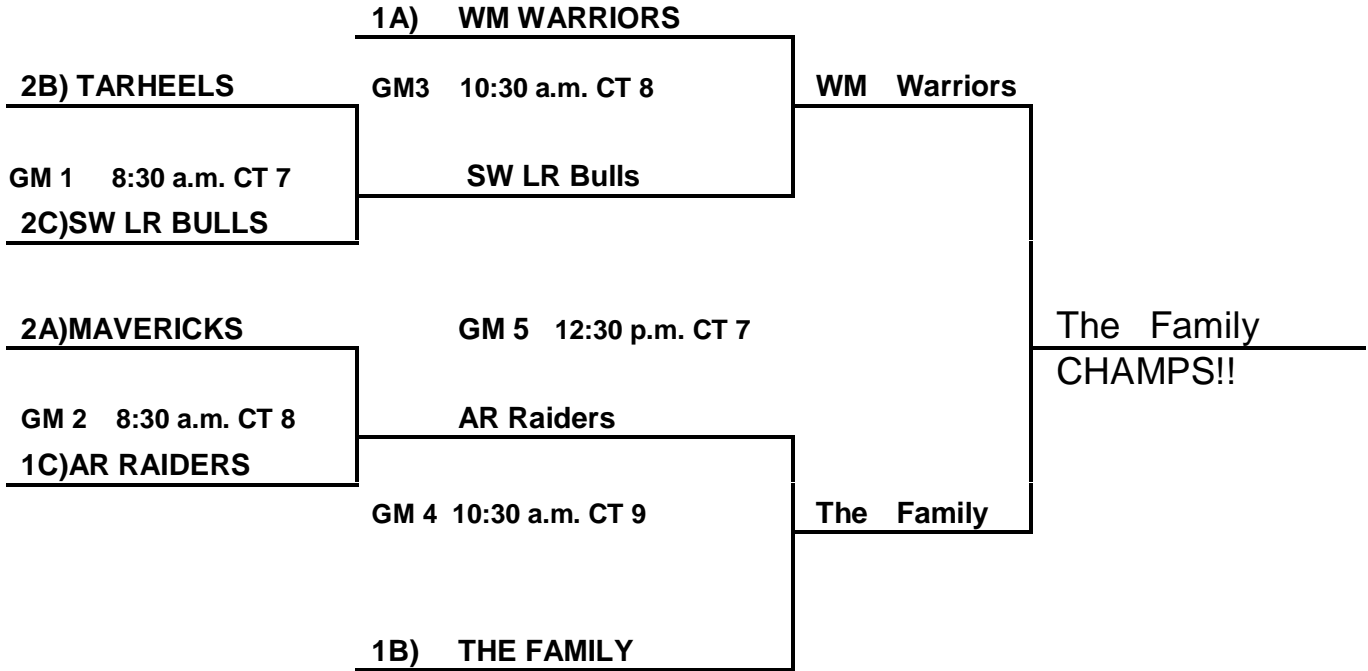

Consolation Games:

Loser GM 1 _____ VS _____ Loser GM 2
GM 6 12:30 p.m. CT 8