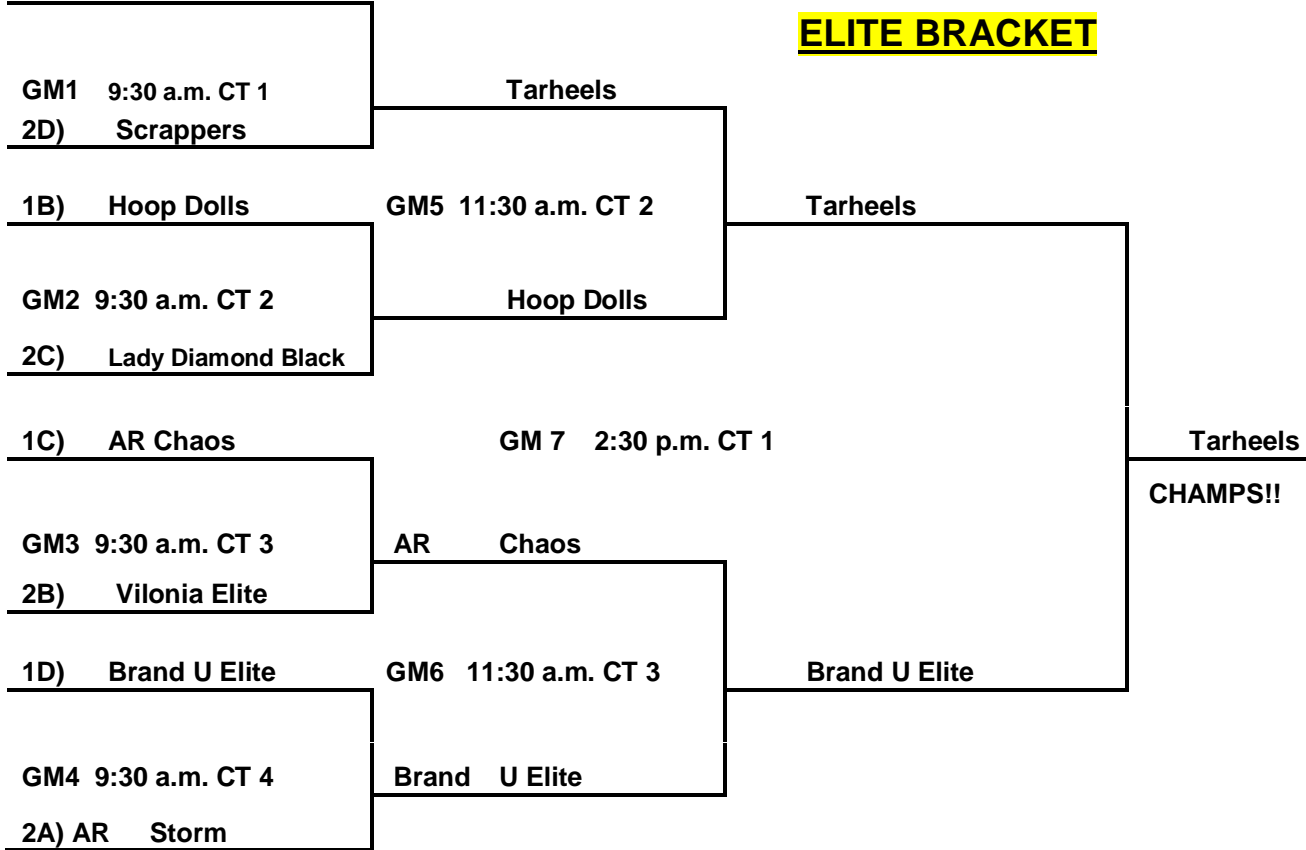

Consolation Games:

Loser Game #1 _____ VS Loser Game #2 _____
Game 8 12:30 p.m. CT 2
Loser Game #3 _____ VS Loser Game #4 _____
Game 9 12:30 p.m. CT 3