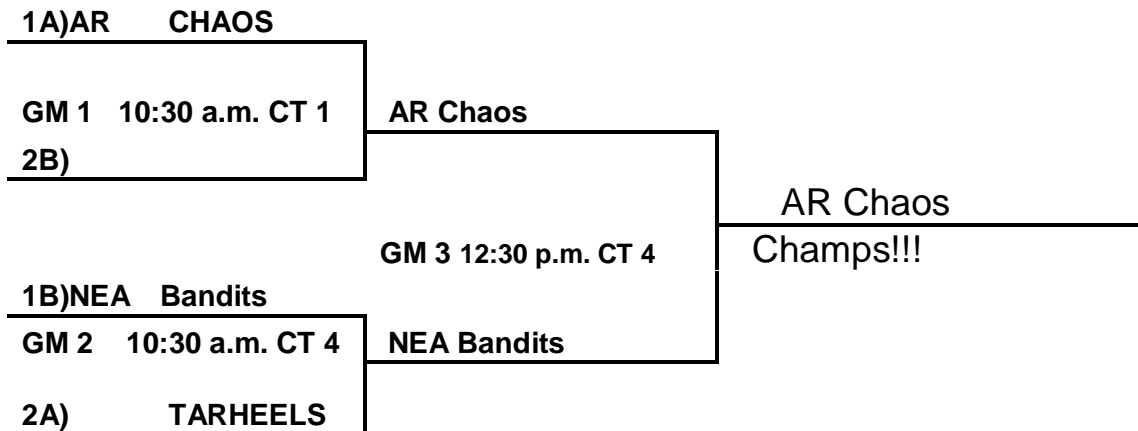

5th Grade Girls:

POOL A:

- 5. Caddo (Pool Play Only)
- 6. Chaos
- 7. Ball Hawks
- 8. AR Lady Tarheels

POOL B:

- 9. N.E.A. Bandits
- 10. Fillies
- 11. West Memphis Lady Warriors
- 12. Cabot Lady Panthers

Saturday:

- 5 V 6 3:00 p.m. CT 7
- 7 V 8 3:00 p.m. CT 9
- 8 V 5 5:00 p.m. CT 7
- 9 V 10 4:00 p.m. CT 4
- 11 V 12 5:00 p.m. CT 4
- 6 V 7 5:00 p.m. CT 9
- 10 V 11 6:30 p.m. CT 4
- 12 V 9 7:30 p.m. CT 4

Elite Bracket: