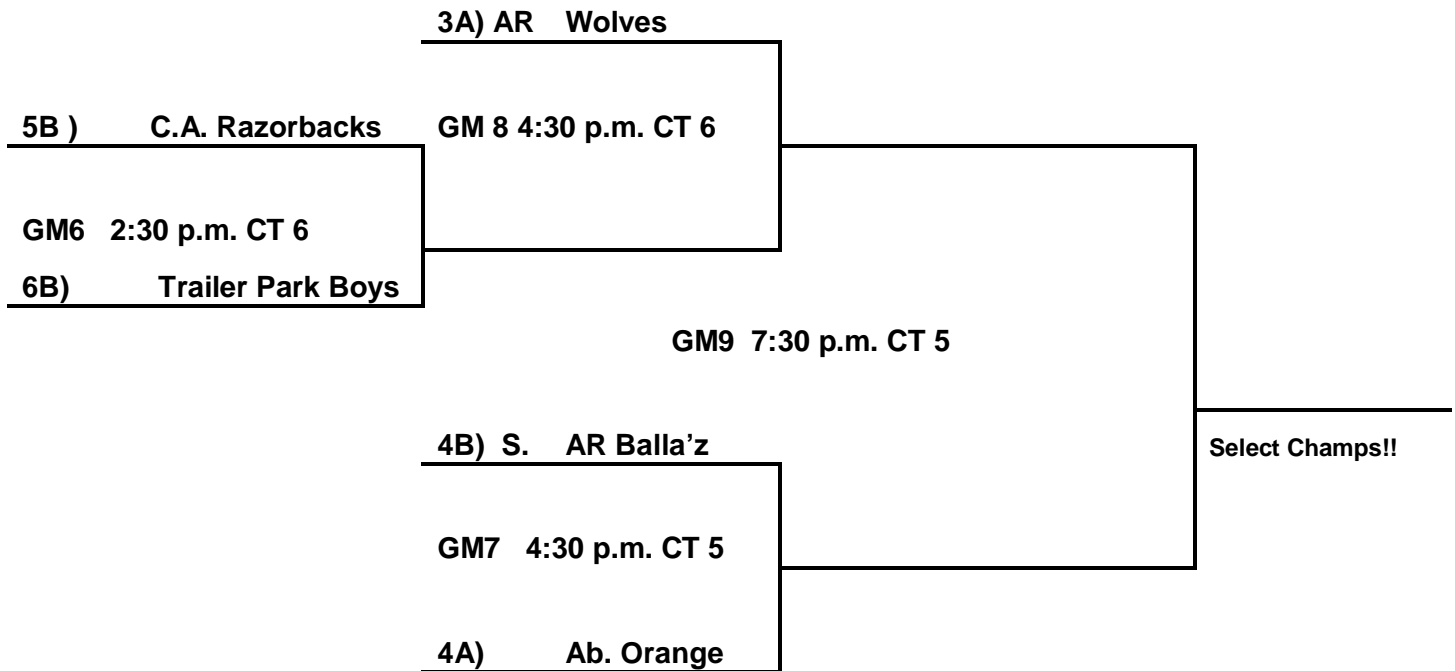

Senior Boys Brackets:

Elite Bracket:

Consolation Game:

Loser Game #1 _____ VS Loser Game #2 _____
 Game 5 5:30 p.m. CT 6

Senior Boys Elite Brackets:

Select Bracket:

Consolation Game:

Loser Game #6 _____ VS Loser Game #7 _____
Game 10 6:30 p.m. CT 6