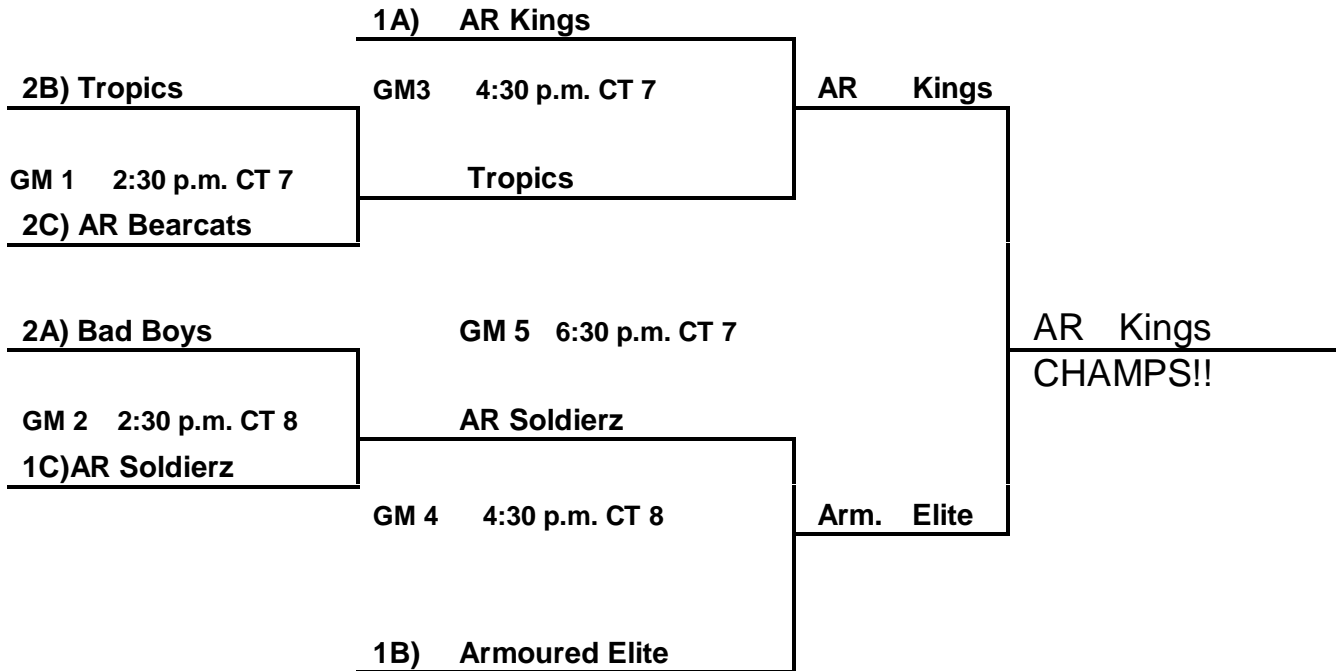

Consolation Games:

Loser GM 1 _____ VS _____ Loser GM 2
GM 6 4:30 p.m. CT 9