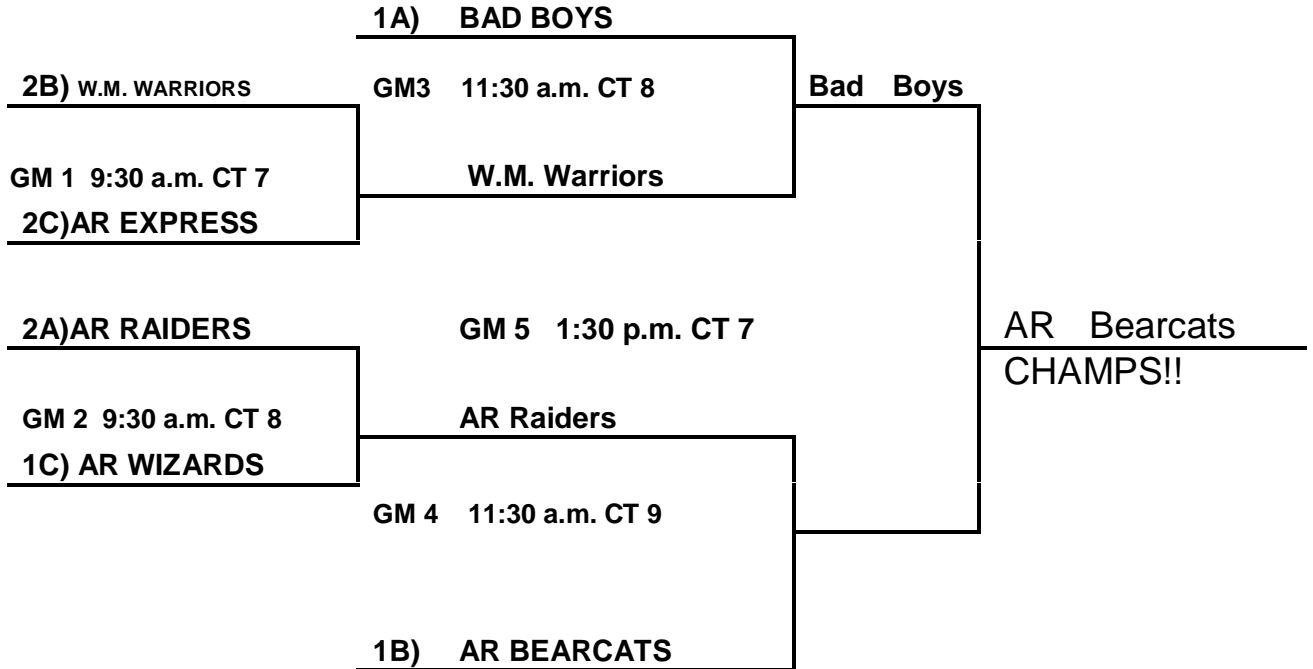

Consolation Games:

Loser GM 1 _____ VS _____ Loser GM 2
GM 6 1:30 p.m. CT 8