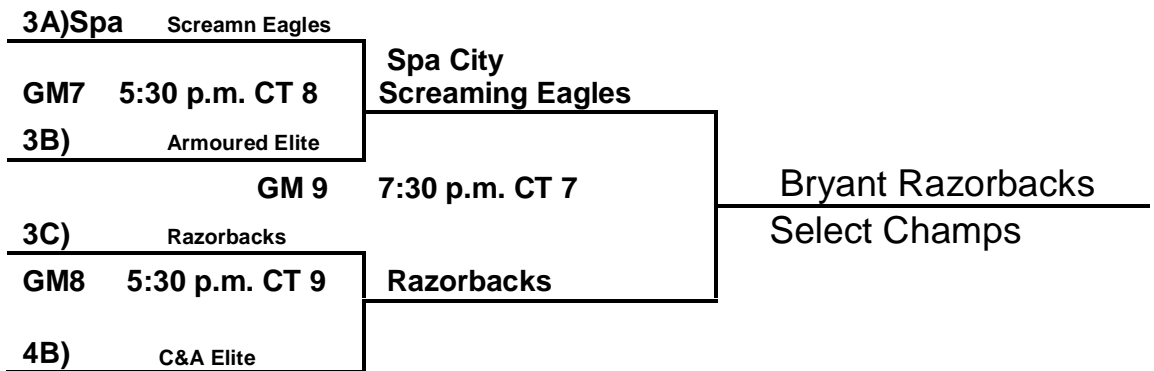

Select Bracket:

Consolation Game:

Loser Game #7 _____ VS Loser Game #8 _____
Game 10 7:30 p.m. CT 8