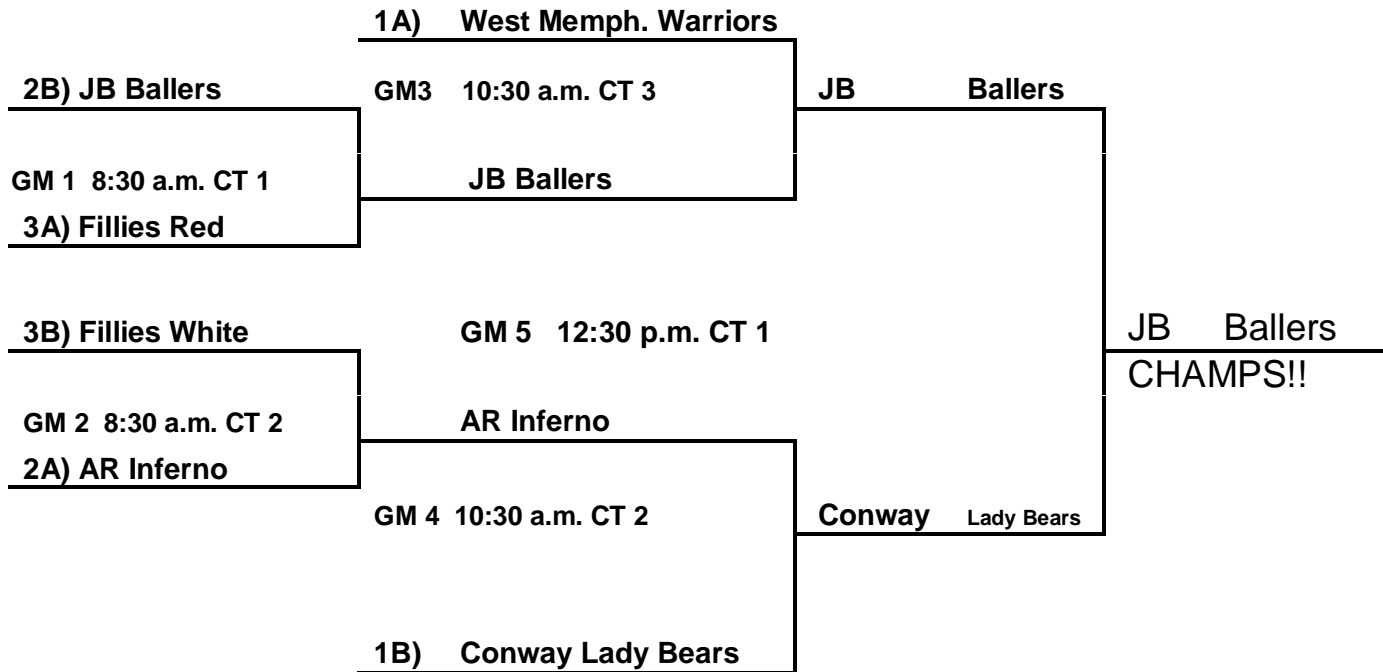

Sunday Bracket:

Consolation Games:

Loser GM 1 _____ VS _____ Loser GM 2
GM 6 5:30 p.m. CT 3