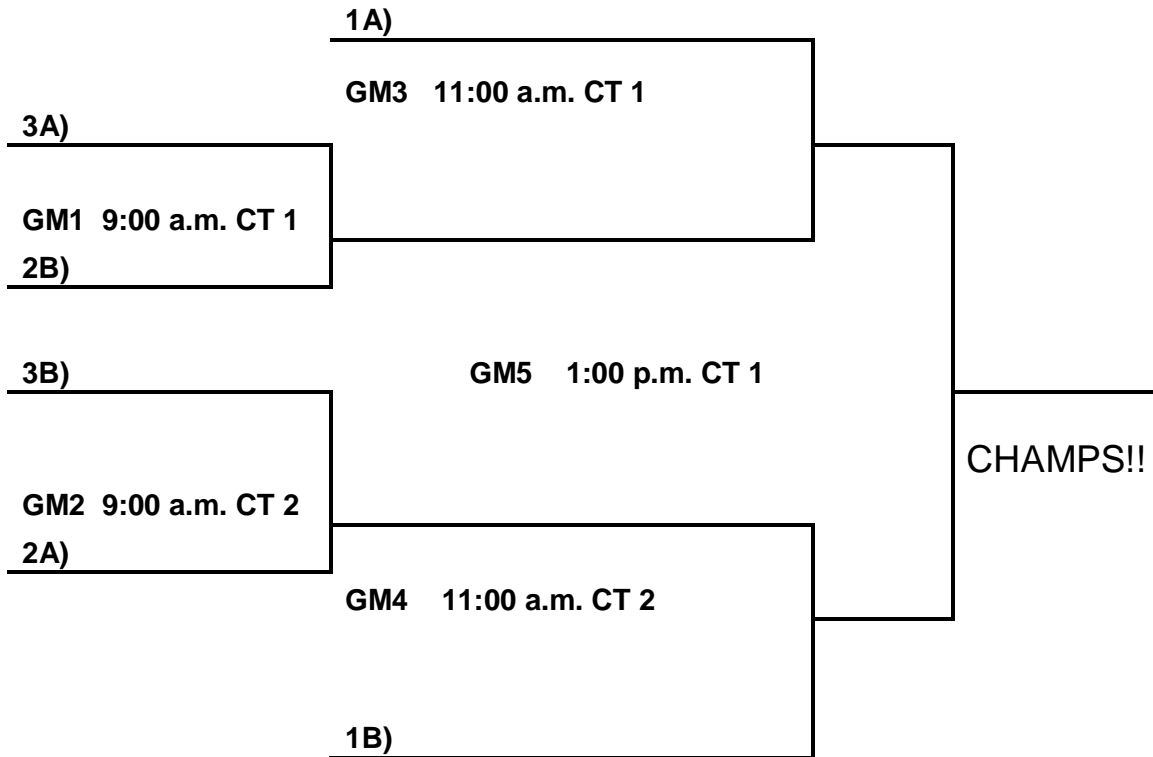

Consolation Games:

Loser GM 1 _____ VS _____ Loser GM 2
GM6 1:00 p.m. CT 2

Loser GM 3 _____ VS _____ Loser GM 4
GM7 4:00 p.m. CT 2