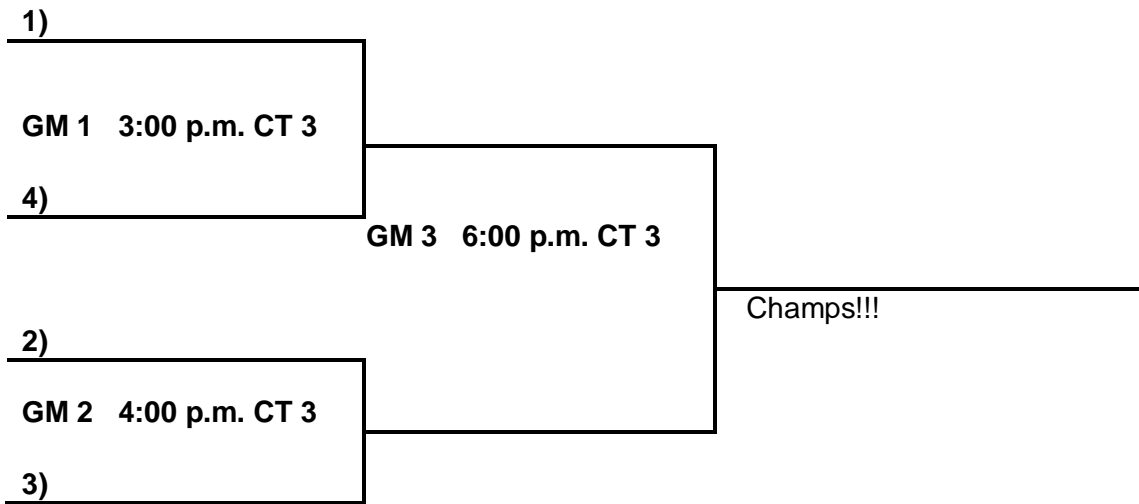

6th/7th Grade Girls:

- 4. Bauxite
- 5. AR Hoyas
- 6. AR 3D
- 7. Sheridan Swarm

Saturday:

- 7 V 4 9:25 a.m. CT 1
- 6 V 7 11:15 a.m. CT 1
- 4 V 5 11:15 a.m. CT 2
- 5 V 6 1:05 p.m. CT 1

Sunday Bracket:

Consolation Game: