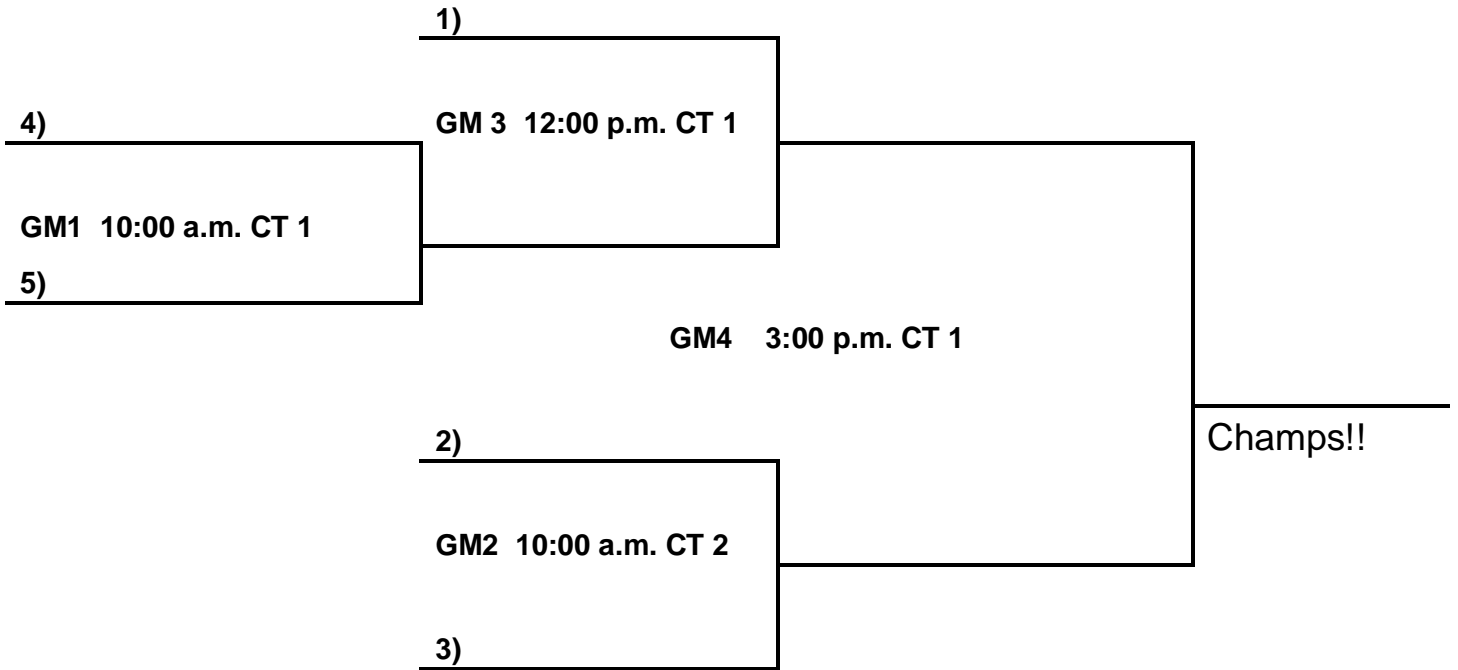

Consolation Game:

Loser Game #1 _____ VS Loser Game #2 _____
Game 5 12:00 p.m. CT 2