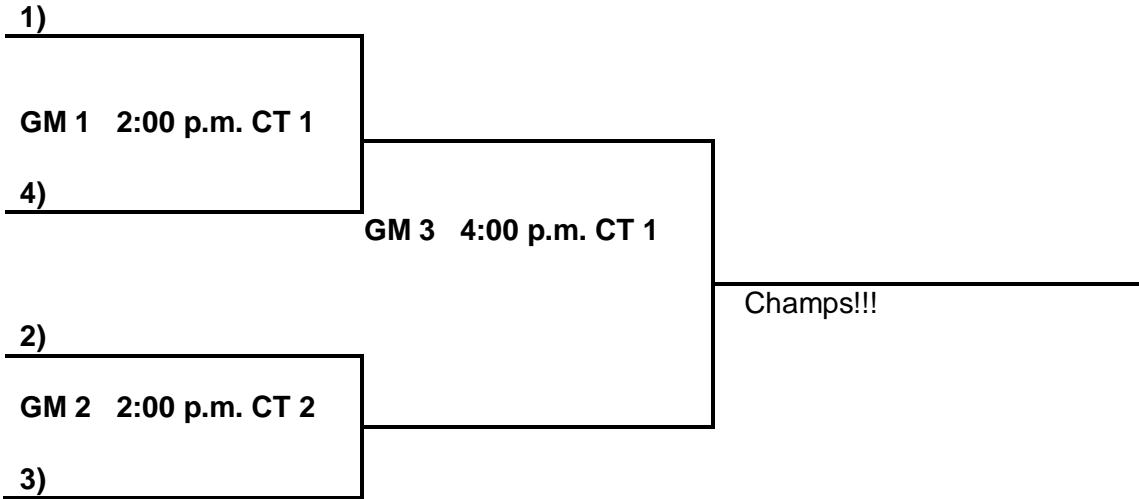

Sunday Bracket:

Consolation Game:

Loser Game #1 _____ VS Loser Game #2 _____
Game 4 5:00 p.m. CT 2