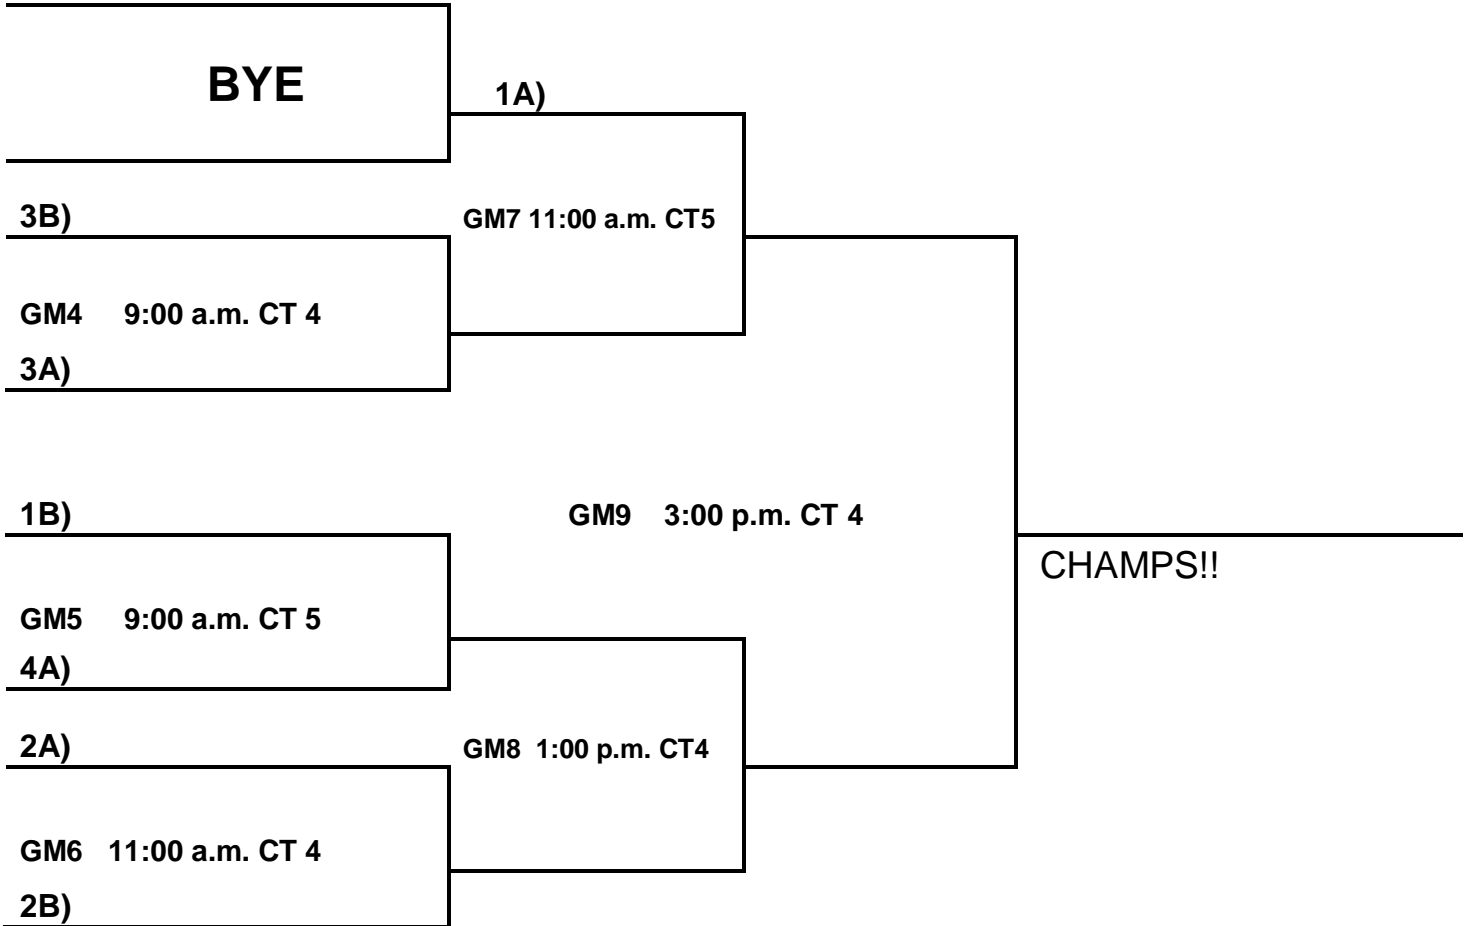

6th Grade Boys School/Rec Division Sunday Bracket: