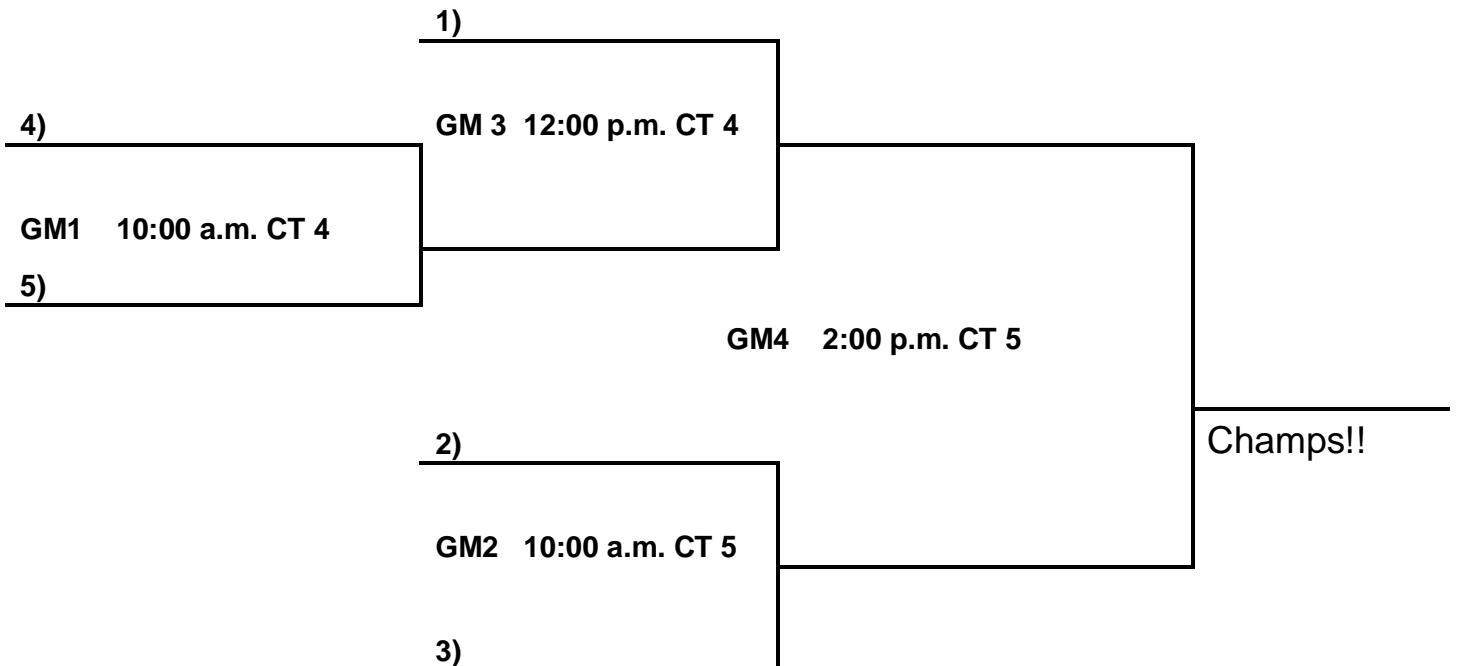

Sunday Open Division Bracket: