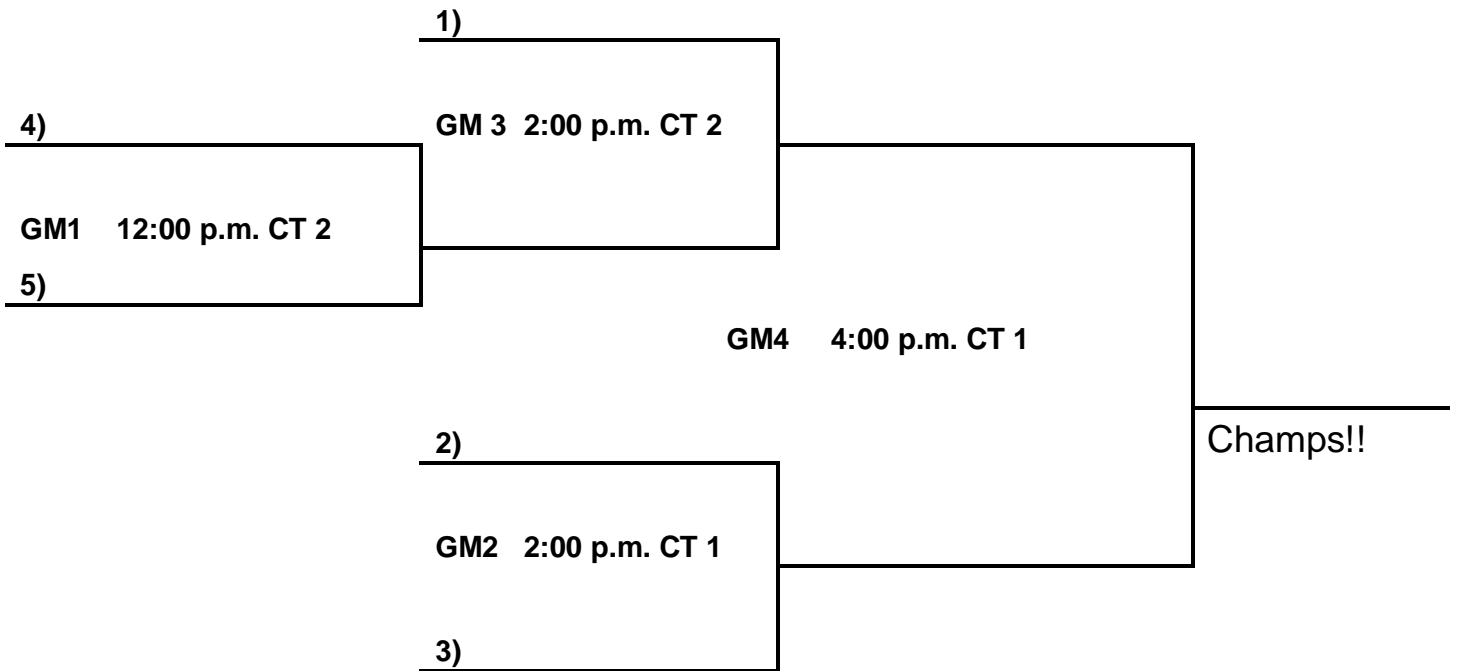

6th Grade Girls Brackets:

School/Rec Sunday Bracket: