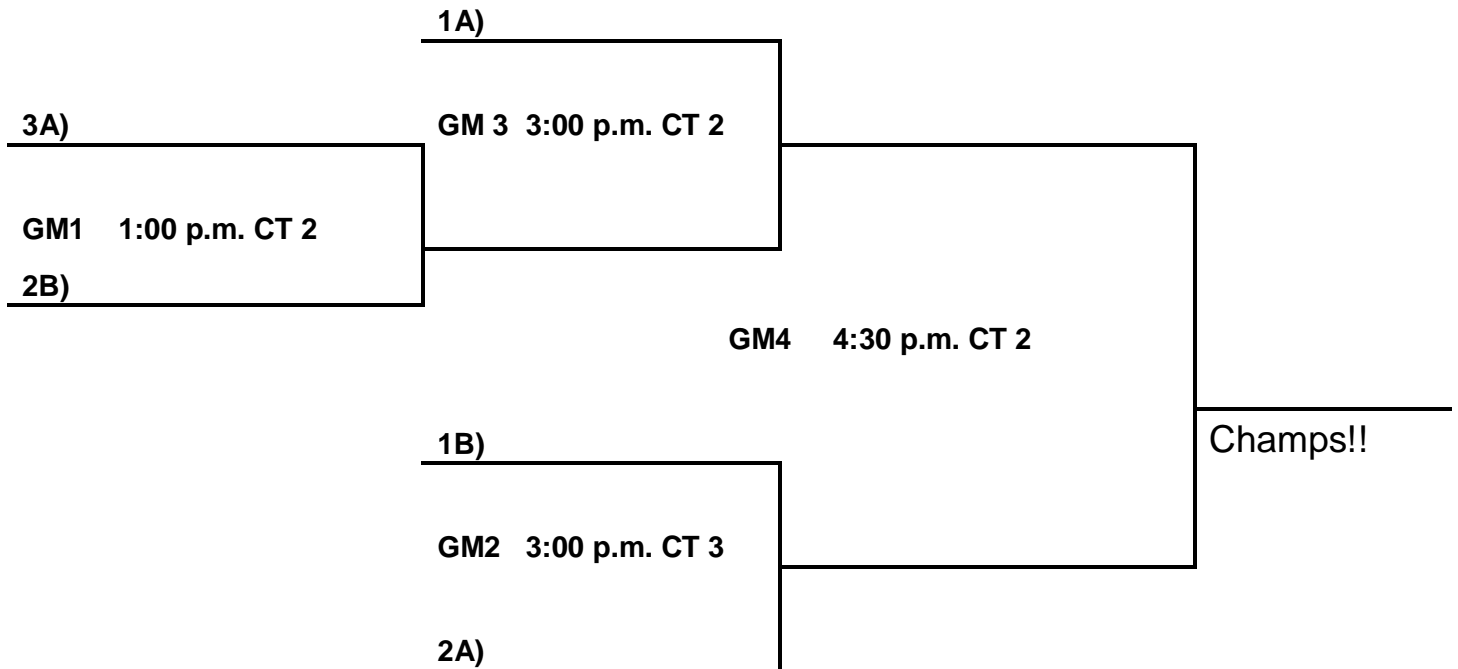

Sunday Bracket: