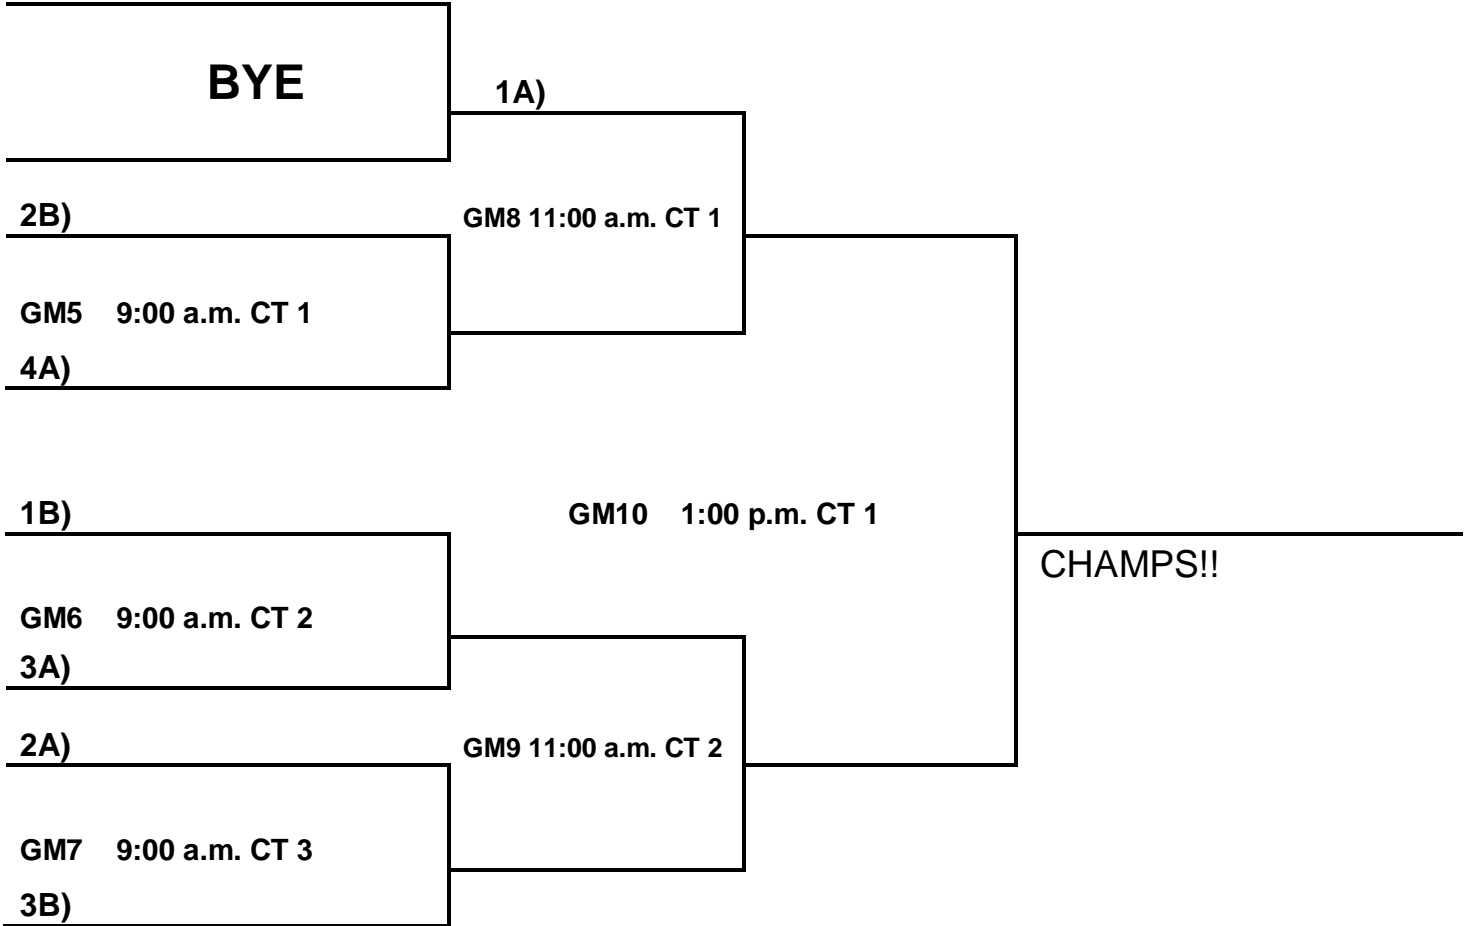

POOL B:

- 27. State Farm Dazzlers
- 28. Fastdawgs
- 29. West Memphis Lady Warriors

Saturday:

- | | |
|---------|----------------|
| 22 V 18 | 1:00 p.m. CT 1 |
| 27 V 28 | 3:00 p.m. CT 1 |
| 21 V 22 | 3:00 p.m. CT 4 |
| 23 V 24 | 4:00 p.m. CT 1 |
| 25 V 26 | 4:00 p.m. CT 2 |
| 18 V 19 | 4:00 p.m. CT 3 |
| 28 V 29 | 5:00 p.m. CT 1 |
| 24 V 25 | 6:00 p.m. CT 1 |
| 19 V 20 | 6:00 p.m. CT 3 |
| 29 V 27 | 7:00 p.m. CT 1 |
| 26 V 23 | 7:00 p.m. CT 2 |
| 20 V 21 | 8:00 p.m. CT 1 |

6th Grade Girls Brackets:

School/Rec Sunday Bracket:

6th Grade Girls Brackets:

Open Division Sunday Bracket:

2nd Grade Boys:

- 30. Clippers
- 31. Family Elite
- 32. State Farm

Saturday:

- 31 V 32 10:00 a.m. CT 3
- 30 V 31 12:00 p.m. CT 5
- 32 V 30 2:00 p.m. CT 5