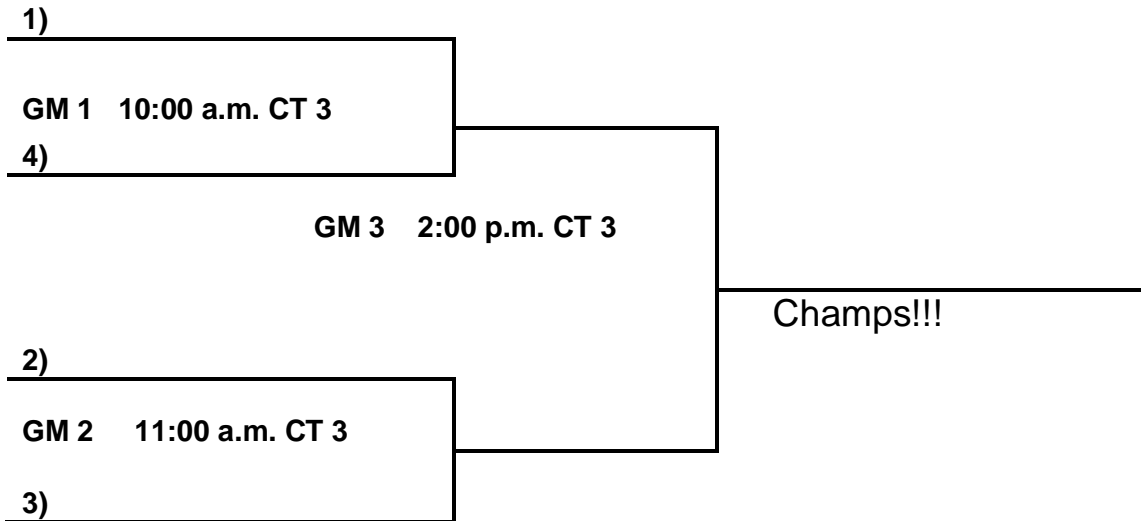

Sunday Bracket:

Consolation Game:

Loser GM 1 _____ VS _____ Loser GM 2
GM 4 4:00 p.m. CT 3