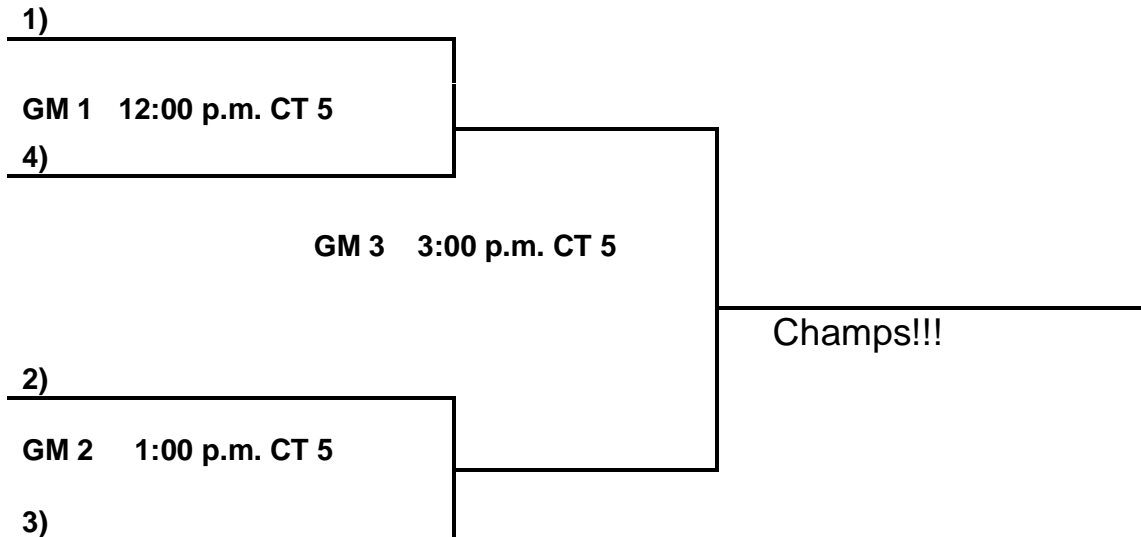

5th Grade Boys Sunday Bracket: