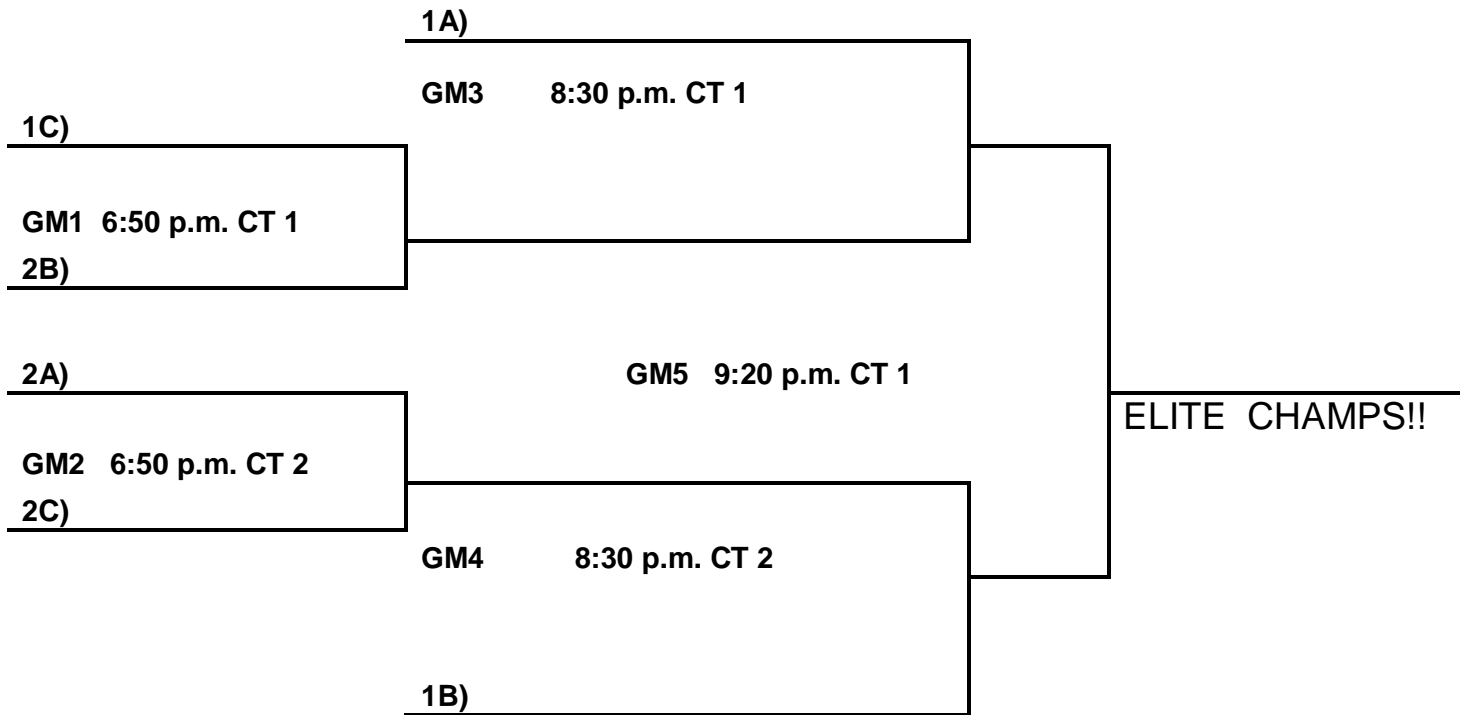

TEXT HoopPlay to **96362** for Special, Rewards & the HOTTEST EVENTS

6th/7th Grade Boys:

POOL A:

- 31. Elite
- 32. Heart N Soul
- 33. Sheridan

POOL B:

- 34. Pride
- 35. TBA Bruins
- 36. Cleburne County Elite

POOL C:

- 37. Zebras
- 38. Pulaski County Flames
- 39. Mavericks

Saturday Pool Play:

- 31 V 32 8:00 a.m. CT 1
- 32 V 33 9:40 a.m. CT 1
- 38 V 39 10:30 a.m. CT 1
- 33 V 31 11:20 a.m. CT 1
- 34 V 35 12:10 p.m. CT 3
- 39 V 37 1:00 p.m. CT 2
- 35 V 36 1:50 p.m. CT 3
- 37 V 38 5:10 p.m. CT 1
- 36 V 34 5:10 p.m. CT 3

6th Grade Boys Brackets:

Elite Bracket Saturday:

Select Bracket Saturday:

Check out our new Website HoopPlayUSA.com
See our New [REWARDS PROGRAM](#) (adding inventory weekly)
Rant & Rave on Our new Forum [SmackTalkUSA](#)
TEXT [HoopPlay](#) to [96362](#) for Special, Rewards & the HOTTEST EVENTS