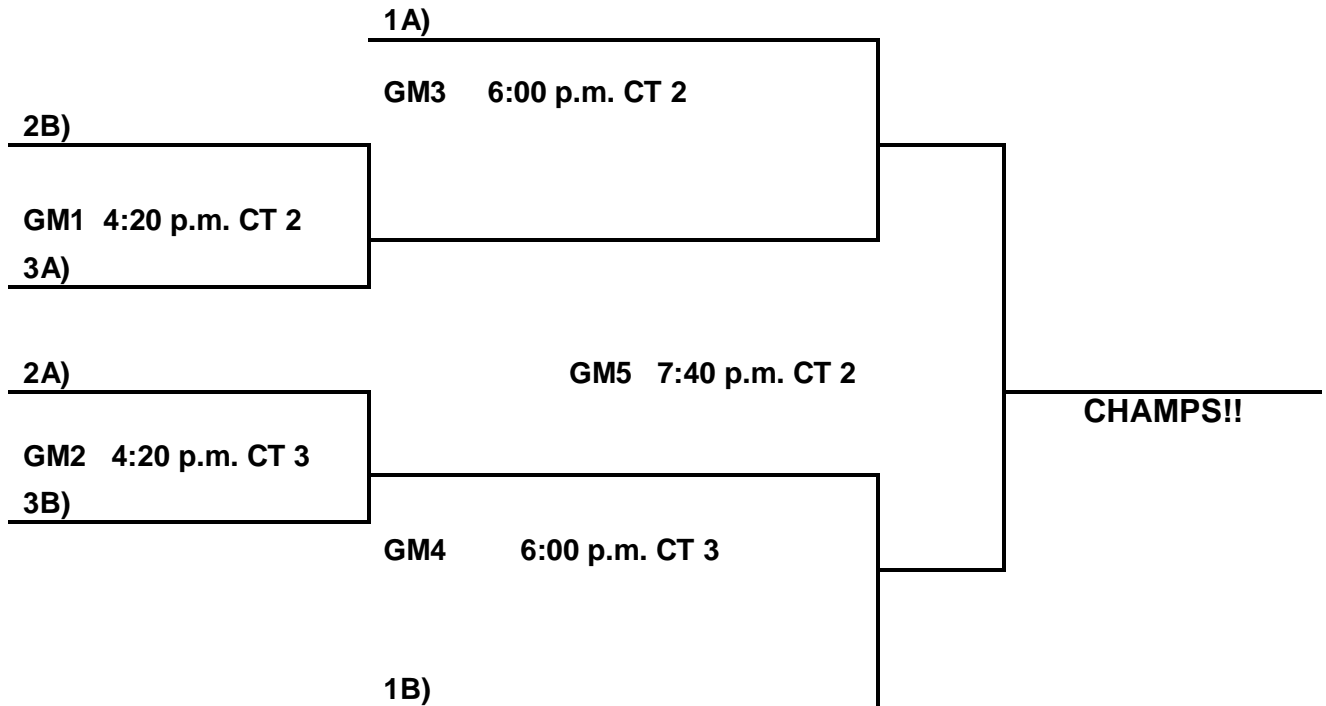

TEXT [HoopPlay](#) to **96362** for Special, Rewards & the HOTTEST EVENTS

3rd Grade Boys:

POOL A:

- 10. Don Roberts TM 1
- 11. Little Rock Ducks
- 12. Heat

POOL B:

- 13. Lakers
- 14. Don Roberts TM 2
- 16. Greenbrier Grizzlies

Saturday:

- 10 V 11 8:00 a.m. CT 2
- 13 V 14 8:50 a.m. CT 1
- 16 V 13 10:30 a.m. CT 2
- 12 V 10 11:20 a.m. CT 2
- 14 V 16 12:10 p.m. CT 2
- 11 V 12 2:40 p.m. CT 1

Saturday Elite Bracket:

4th Grade Boys:

- 18. 76ers
- 19. Celtics
- 20. Don Roberts team 2
- 22. TBA Bruins