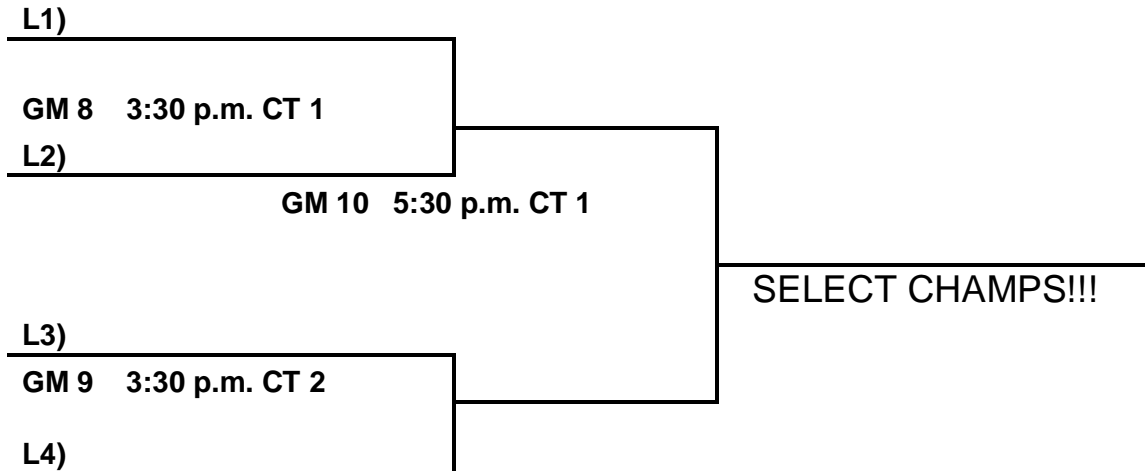

Elite Bracket:

Runnin' Rebels

GM 1	11:30 a.m. CT 1
Benton	Bullets

AR Rising	Stars
GM2	12:30 p.m. CT 1
Little Rock	Lightning

GM5	2:30 p.m. CT 1
-----	----------------

Storm	
GM3	10:30 a.m. CT 1
Saline	County Elite

Little	Rock Pride
GM4	9:30 a.m. CT 1
Bombers	

GM7	4:30 p.m. CT 1
GM6	1:30 p.m. CT 2

ELITE CHAMPS!!

3rd Place:

L5)	
GM 11	5:30 p.m. CT 2
L6)	

3rd Place!!

6th Grade Boys Select Bracket:

Consolation Game: