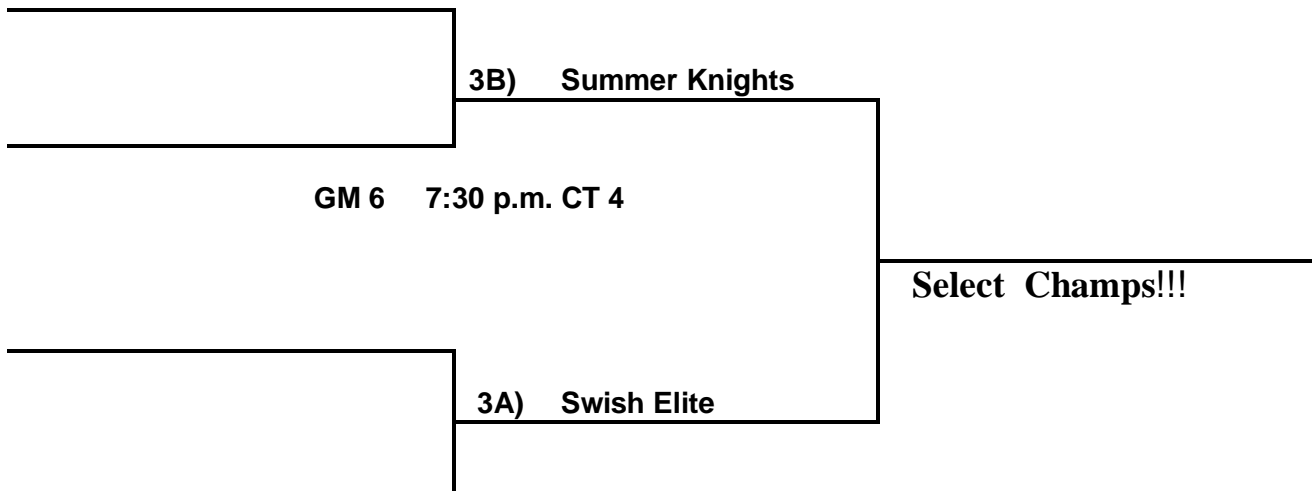

**Senior Boys Brackets:**

**Elite Saturday Bracket:**

**Elite 3rd Place Game Sunday:**

Loser GM 1) \_\_\_\_\_ VS \_\_\_\_\_ (Loser GM 2)  
GM 7 12:00 p.m. CT 4

**Select Saturday Bracket:**

**Select 3rd Place Game Sunday:**