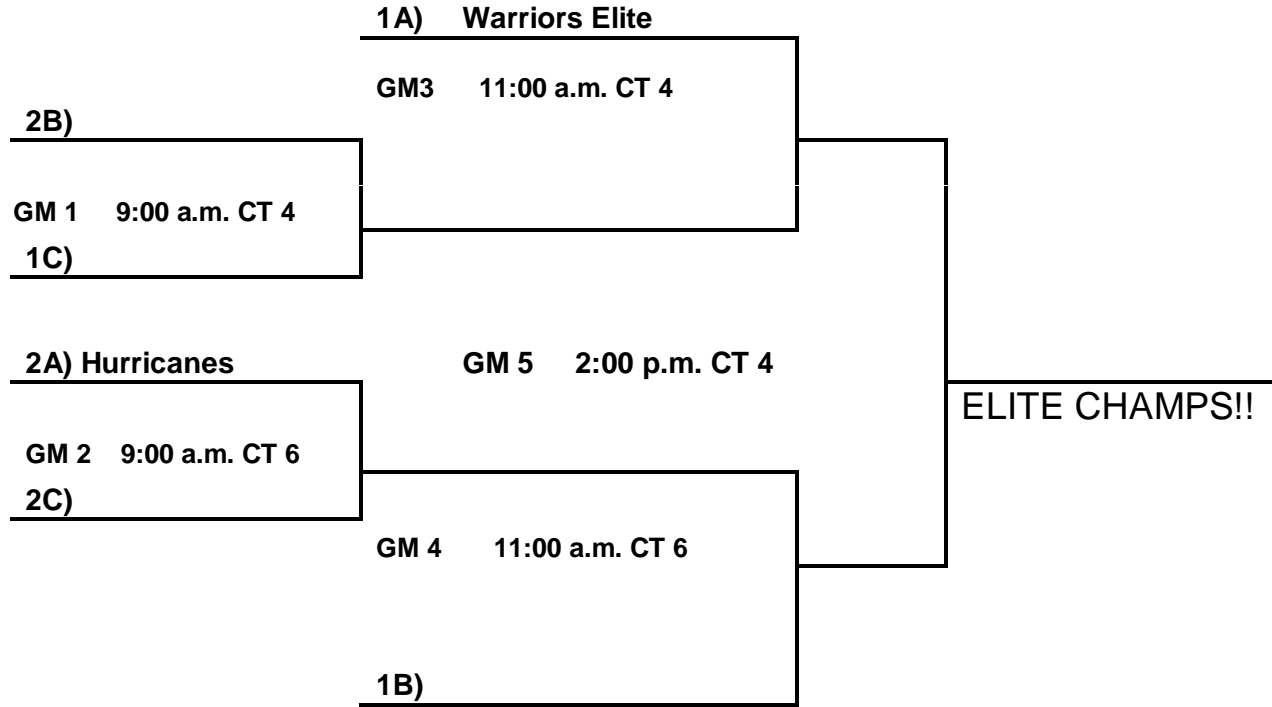

9th/10th Grade Boys Brackets:

Sunday Elite Bracket:

Consolation Game:

Loser GM 3) _____ VS _____ (Loser GM 4)
GM 11 1:00 p.m. CT 4