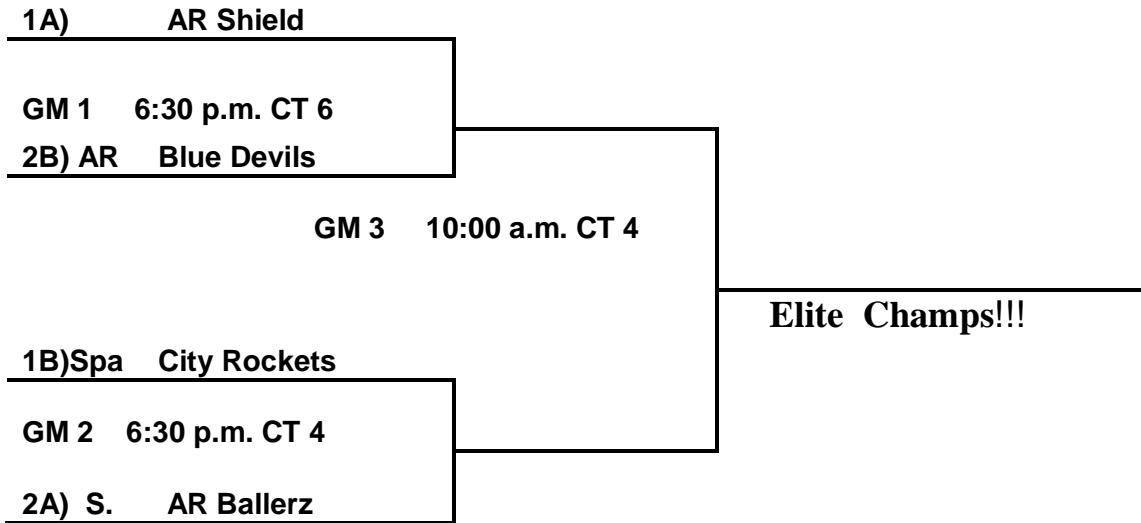

**POOL B:**

- 75. Spa City Rockets
- 76. Arkansas Hawks
- 77. Summer Knights
- 78. Arkansas Blue Devils

**Saturday:**

- |         |                     |
|---------|---------------------|
| 75 V 76 | 9:00 a.m. CT 2 +7   |
| 71 V 72 | 10:00 a.m. CT 1 +1  |
| 77 V 78 | 10:00 a.m. CT 2 +10 |
| 73 V 74 | 10:00 a.m. CT 3 +2  |
| 72 V 73 | 12:00 p.m. CT 1 +13 |
| 78 V 75 | 12:00 p.m. CT 3 +15 |
| 76 V 77 | 1:00 p.m. CT 2 +7   |
| 74 V 71 | 4:00 p.m. CT 2 +15  |

**Senior Boys Brackets:**

**Elite Saturday Bracket:**

**Elite 3rd Place Game Sunday:**

Loser GM 1) \_\_\_\_\_ VS \_\_\_\_\_ (Loser GM 2)  
GM 7 12:00 p.m. CT 4

**Select Saturday Bracket:**

**Select 3rd Place Game Sunday:**