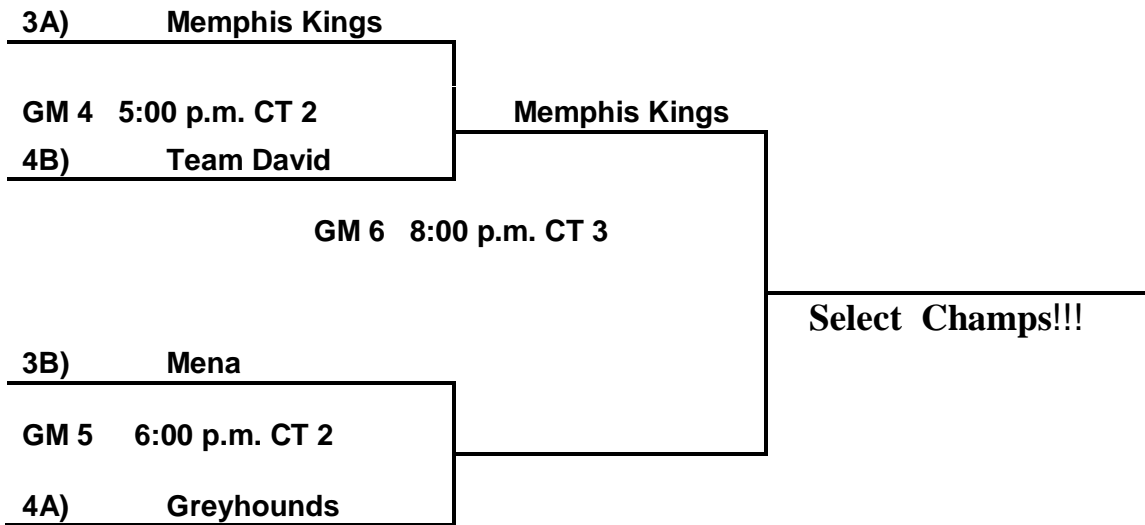

Select Saturday Bracket: