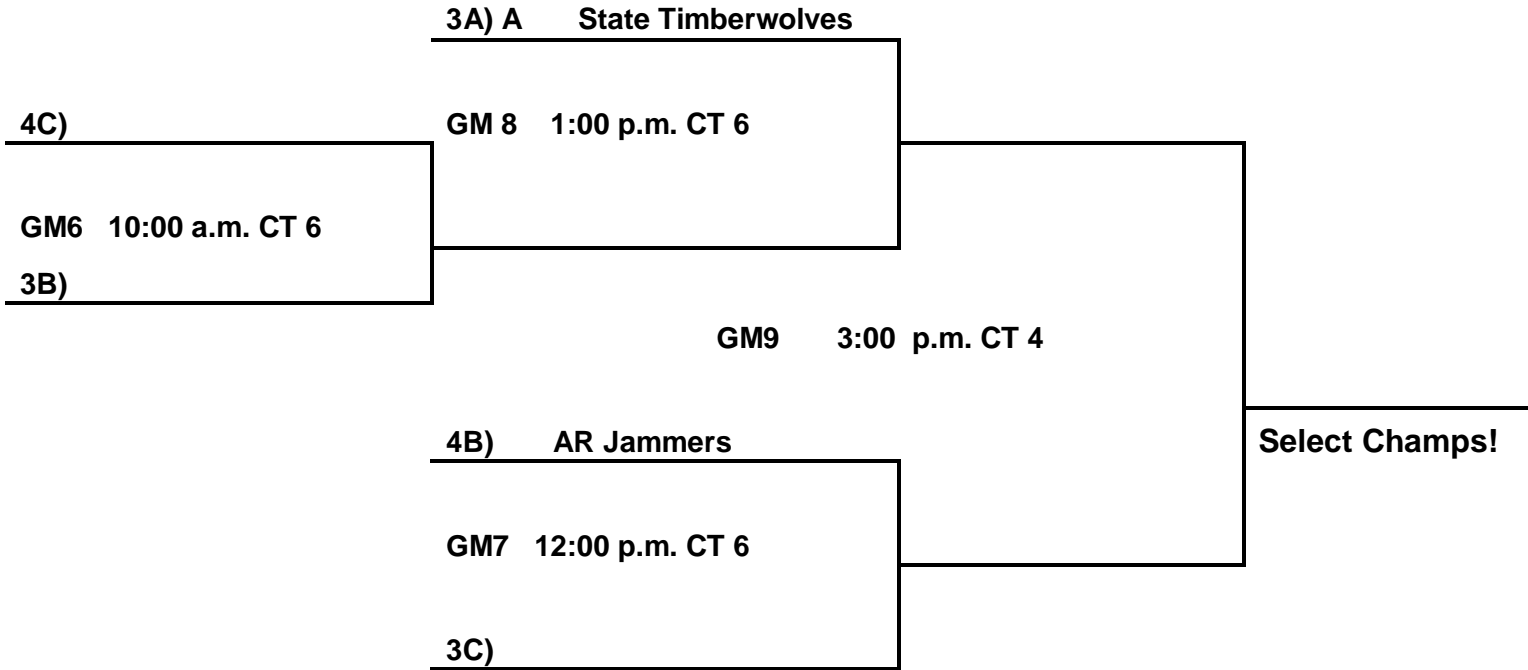

**9th/10th Grade Boys Brackets:**

**Sunday Elite Bracket:**

**Consolation Game:**

Loser GM 3) \_\_\_\_\_ VS \_\_\_\_\_ (Loser GM 4)  
GM 11 1:00 p.m. CT 4

**9th/10th Grade Boys Brackets:**

**Select Sunday Bracket:**