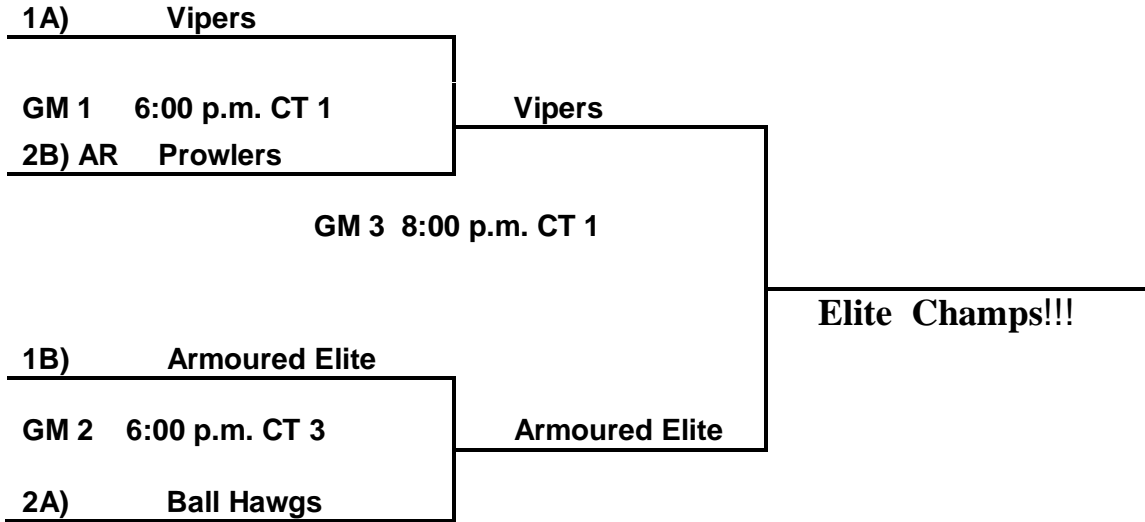

**8th Grade Boys:**

**POOL A:**

- 48. AR Greyhounds
- 49. Little Rock Vipers
- 50. Memphis Kings
- 51. Ball Hawgs

**POOL B:**

- 52. Mena
- 53. Arkansas Prowlers
- 54. Armoured Elite
- 55. Team David

**Friday:**

- 54 V 55 6:00 p.m. CT 1 +15
- 52 V 53 6:00 p.m. CT 2 +1
- 53 V 54 8:00 p.m. CT 1 +13
- 55 V 52 8:00 p.m. CT 3

**Saturday:**

- 48 V 49 2:00 p.m. CT 1
- 50 V 51 2:00 p.m. CT 2
- 51 V 48 4:00 p.m. CT 1
- 49 V 50 4:00 p.m. CT 3

**8th Grade Boys Brackets:**

**Elite Saturday Bracket:**

**Select Saturday Bracket:**

**9th/10th Grade Boys:**

**POOL A:**

- 58. A-State Timberwolves
- 59. Arkansas Thunder Elite (Pool Play Only)
- 60. Arkansas Warriors Elite
- 61. Hurricanes

**POOL B:**

- 62. Arkansas Jammers
- 63. Arkansas Red Storm
- 64. Arkansas Elite
- 65. Memphis Kings

**POOL C:**

- 66. Rebels Elite
- 67. South Arkansas Storm
- 68. Spa City Crush
- 69. South Arkansas Ballerz