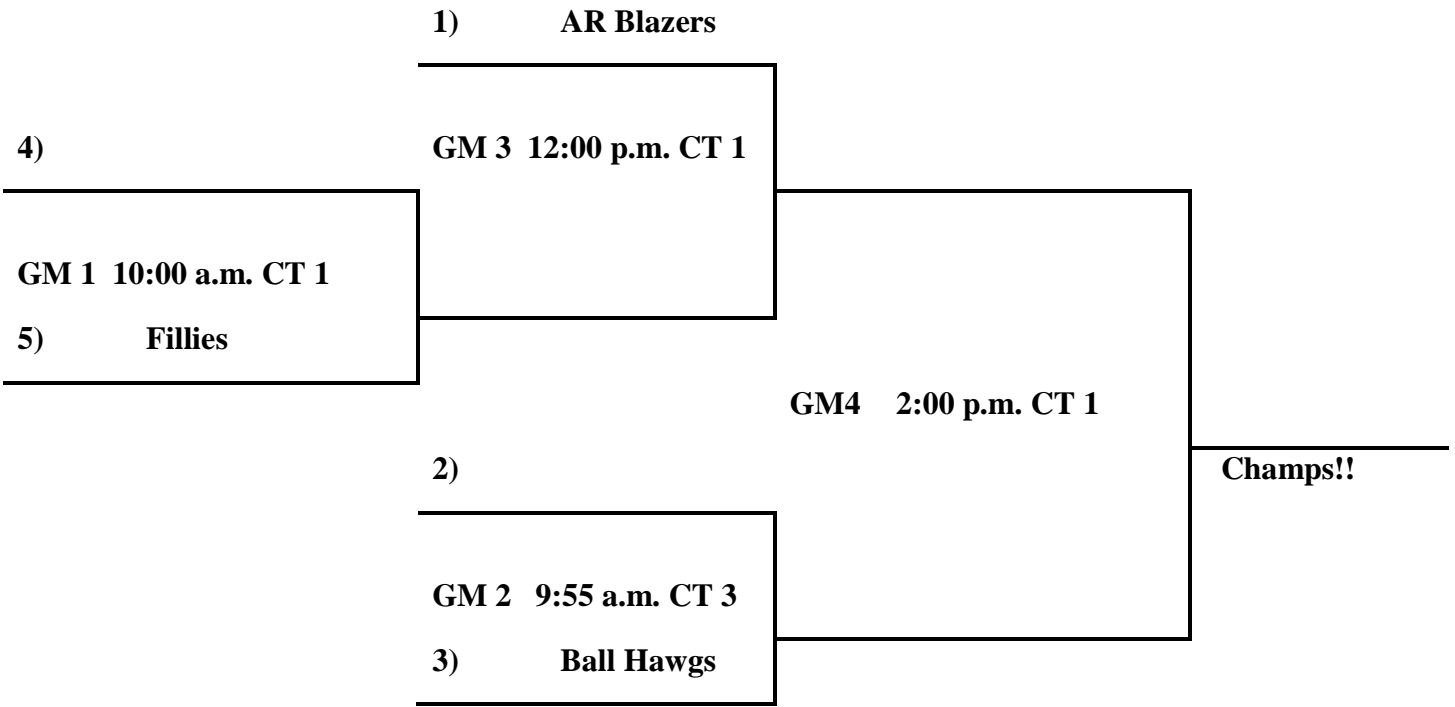

Consolation Game:

Loser GM 1) _____ VS _____ (Loser GM2)
GM 5 4:00 p.m. CT 1