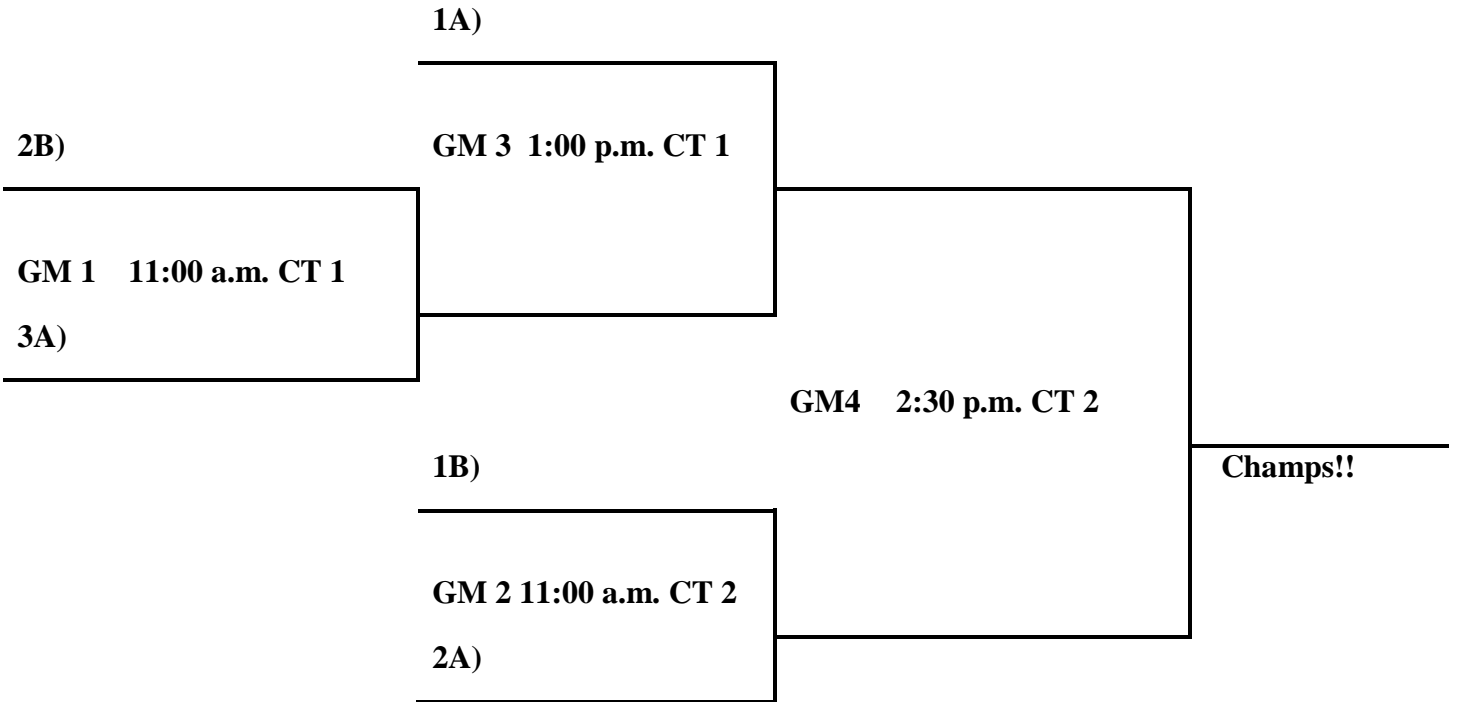

5th Grade Boys:

Sunday: