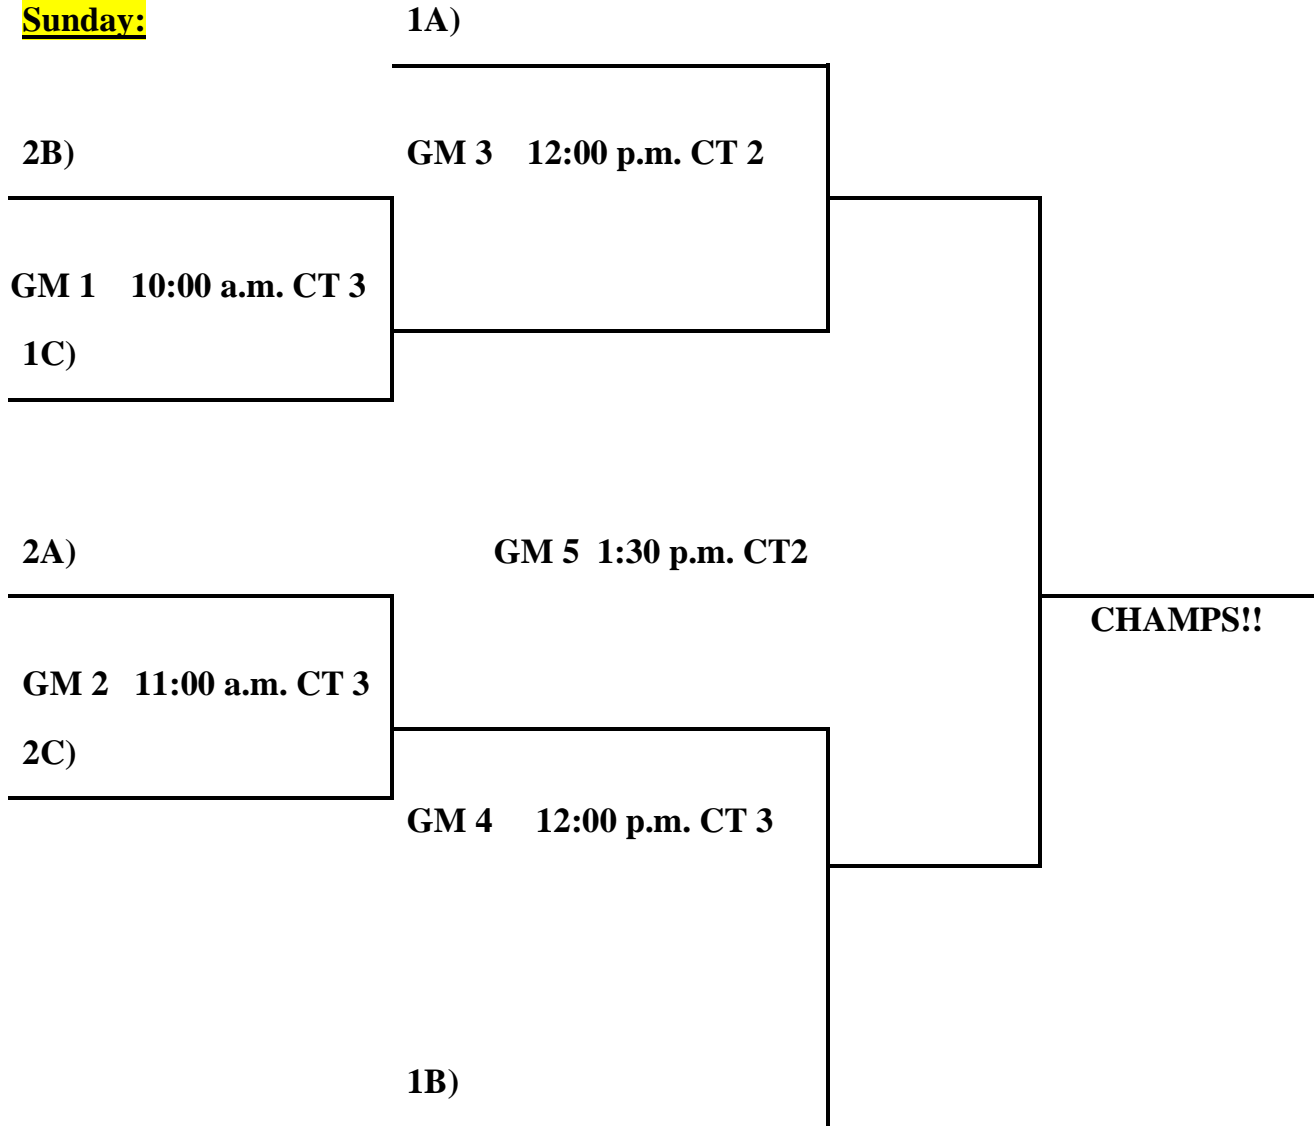

4th Grade Boys:

Sunday: