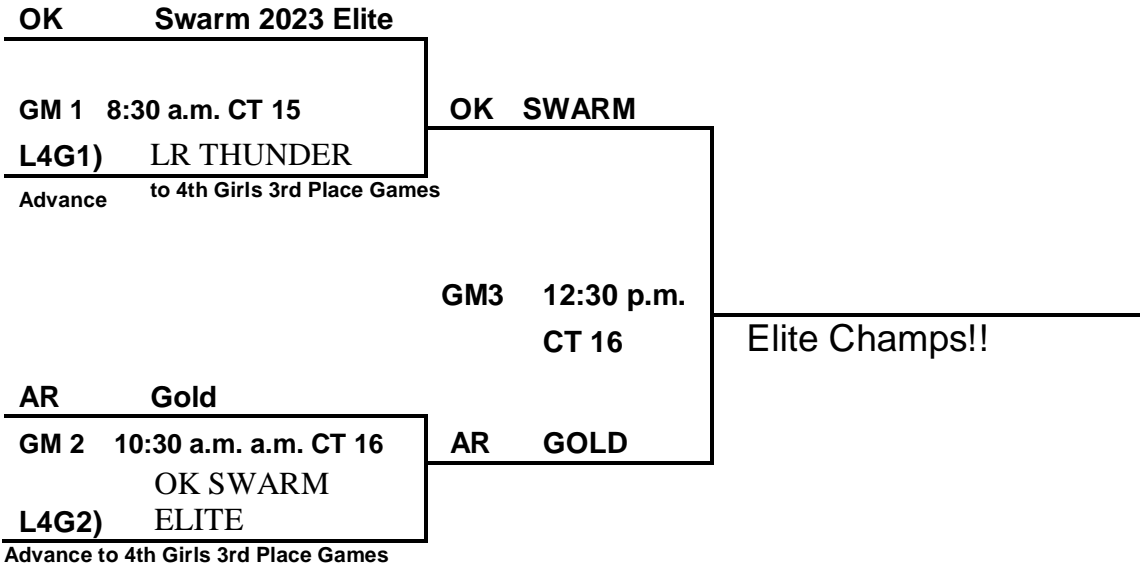

3rd Grade Girls Bracket:

Sunday: