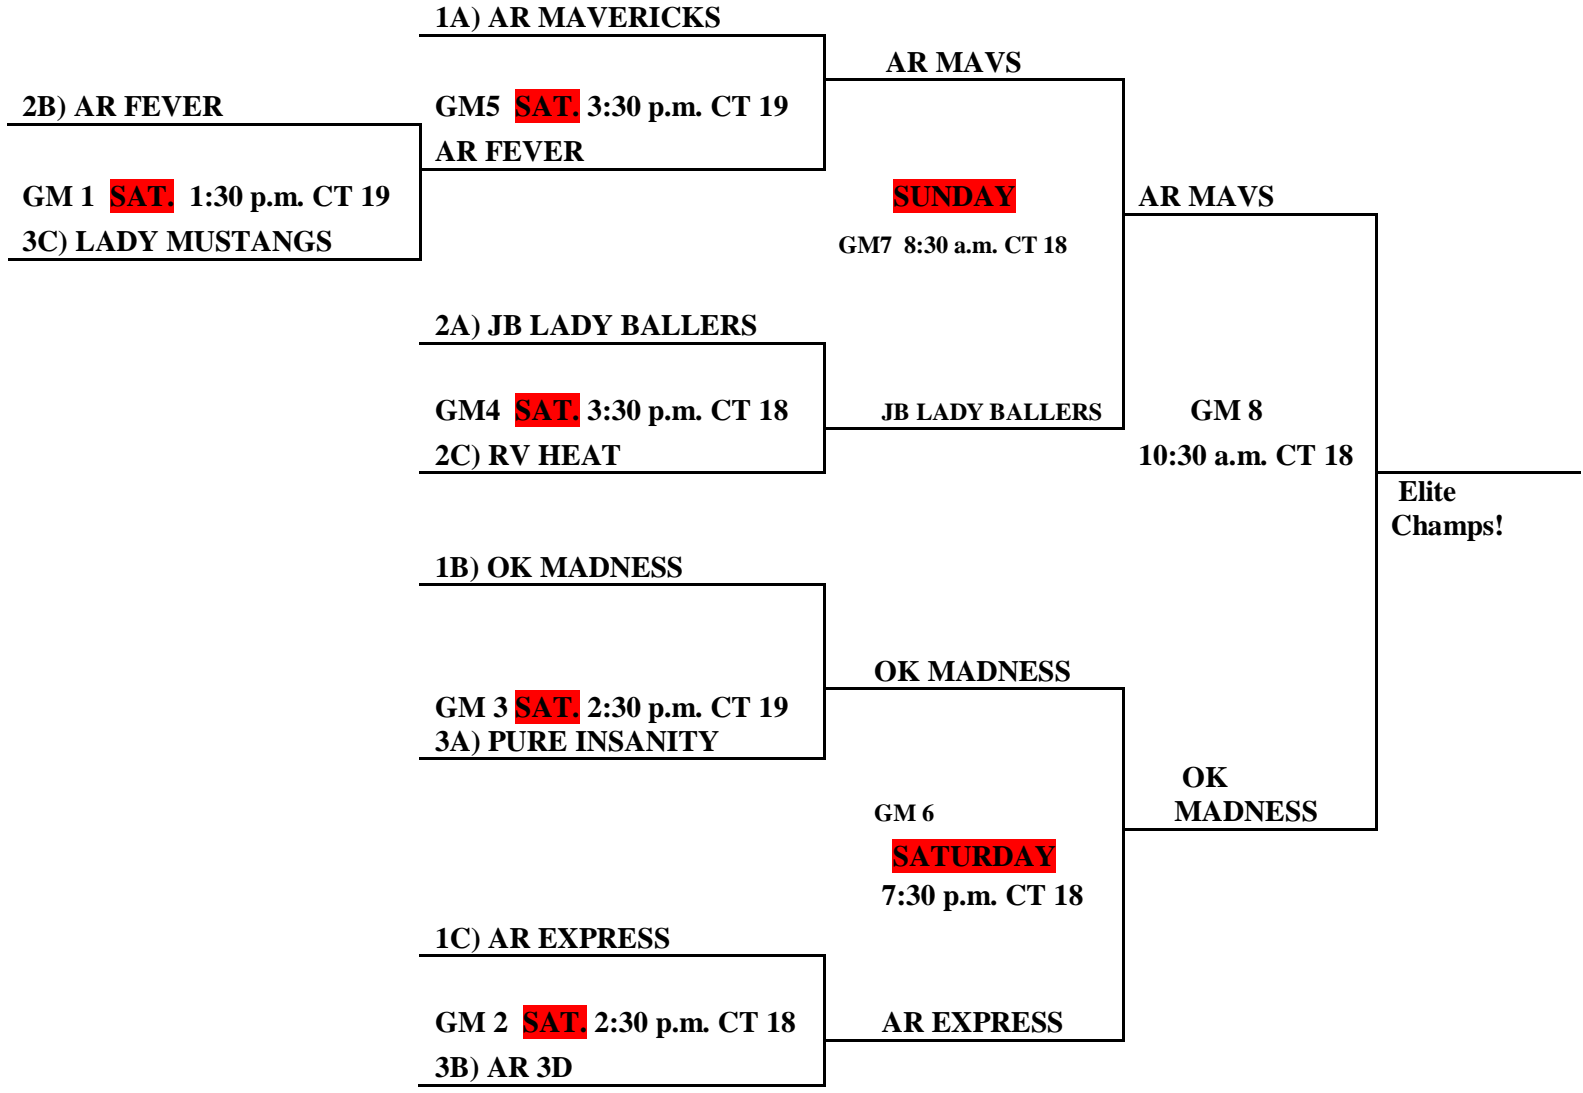

6th Grade Girls Elite Bracket:

3rd Place Game: