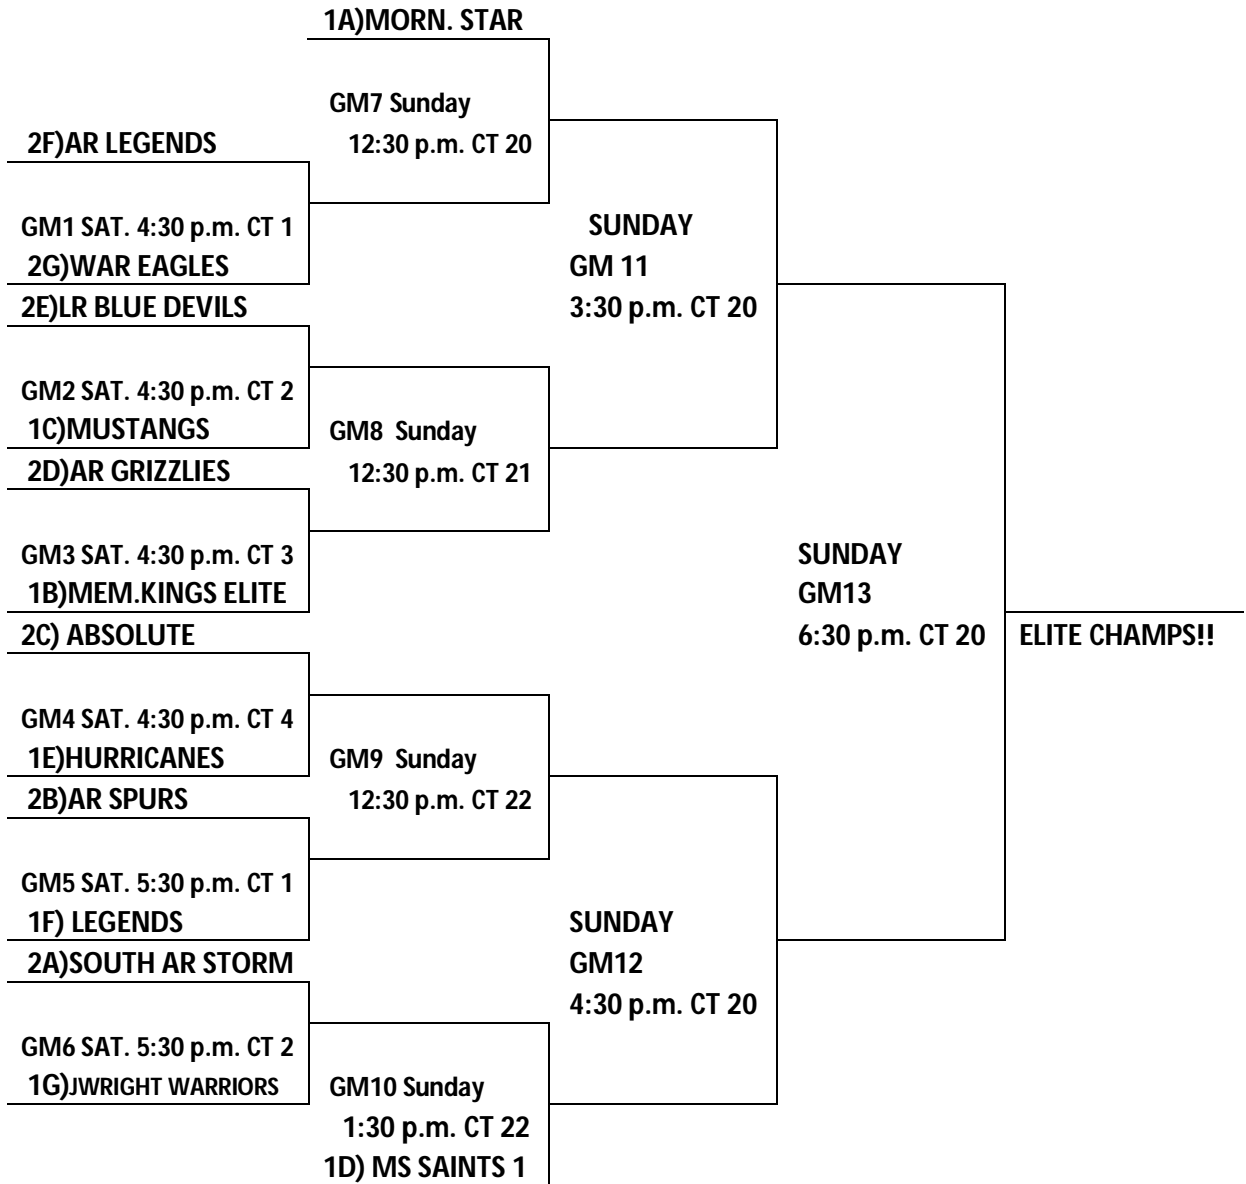

8th Grade Boys Elite Bracket: