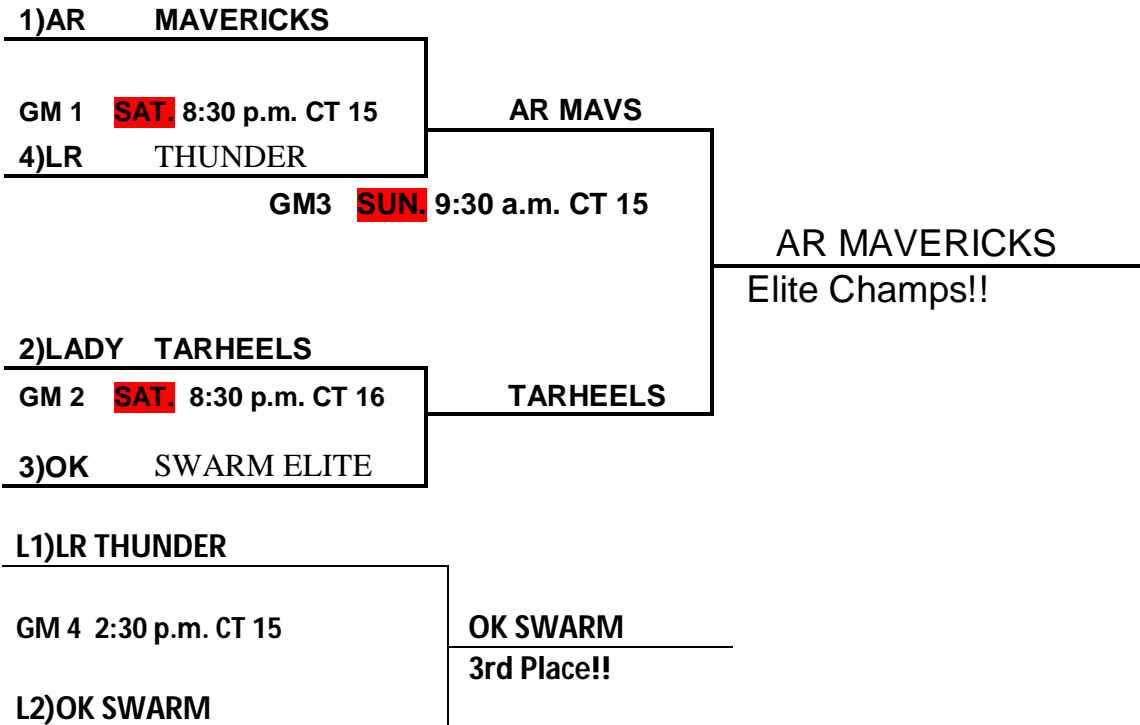

4th Grade Girls Bracket:

**STOBY'S BURGERS ARE SO BIG
THEY CAN EAT THE OTHERS**