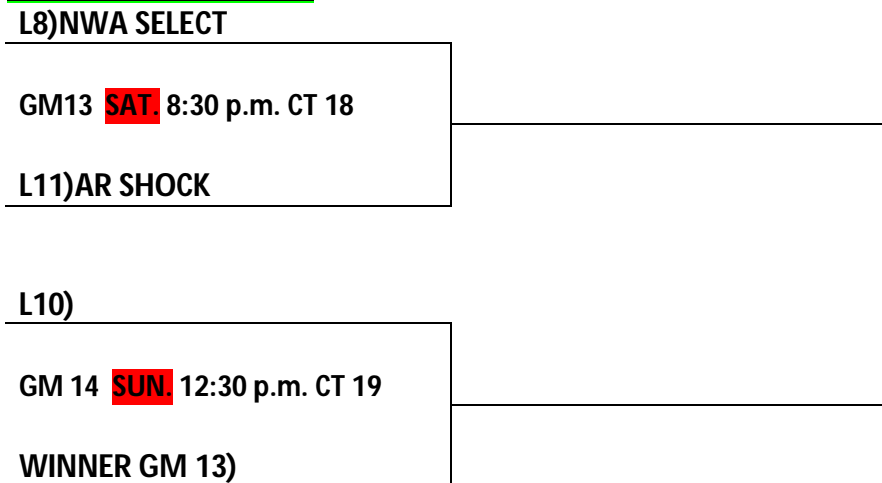

7th Grade Girls Elite Bracket:

7th Grade Girls Select Bracket:

consolation Games:

STOBY'S AWARD WINNING RESTAURANT

8th Grade Girls:

POOL A

- 48. TN Glory
- 49. Arkansas Lady Tarheels
- 50. AR Lady Diamond Pink
- 51. Jammers