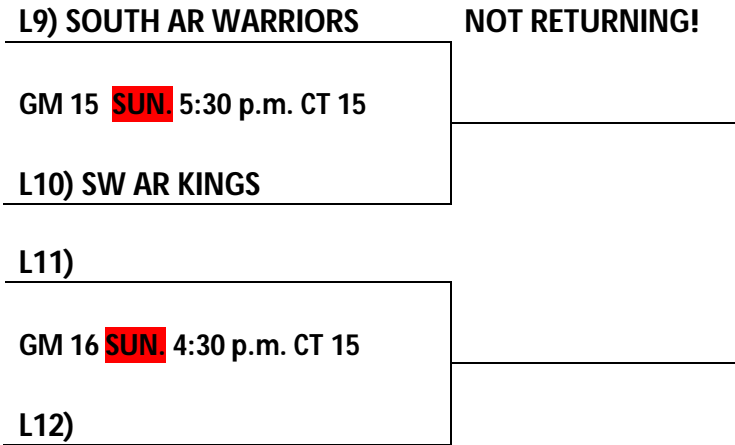

Elite Bracket:

3rd Place Games:

4th Grade Boys Select Bracket:

Consolation Games:

5th Grade Boys:

POOL A

- 122. AR Blue Chips
- 123. Maumelle Mavericks
- 124. South AR Hogs
- 125. AR Hoyas

POOL C

- 130. NEA Bandits
- 131. Texarkana Tarheels
- 132. Arkansas Swarm
- 133. Arkansas Mustangs

POOL B

- 126. AR Jammers
- 127. AR Rebels
- 128. AR Young Prospects
- 129. Mississippi Bulls

POOL D

- 134. The Family
- 135. DeSoto Memphis Grizzlies
- 136. Nashville Savages