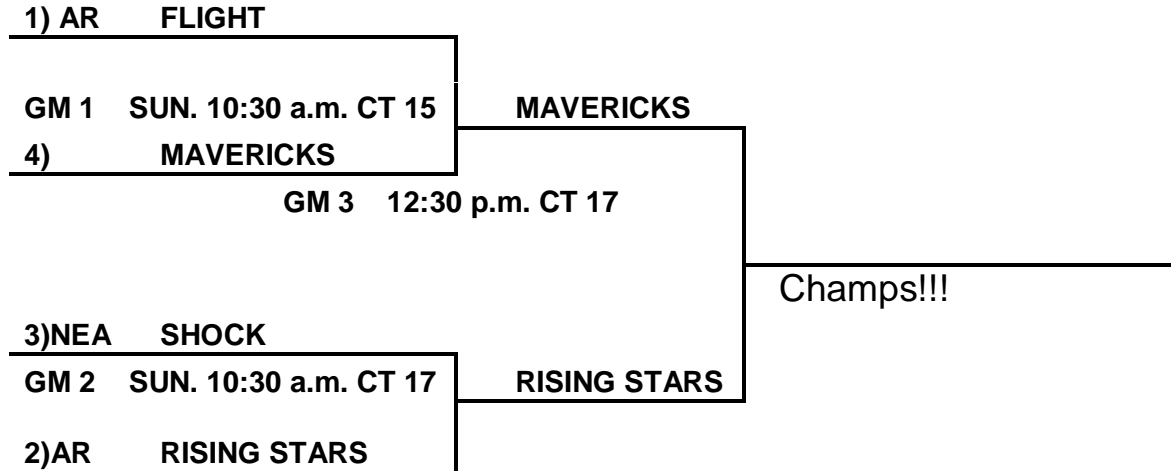

Consolation Game:

Loser Game #1 AR FLIGHT VS Loser Game #2 NEA SHOCK
Game 4 SUNDAY 12:30 p.m. CT 15