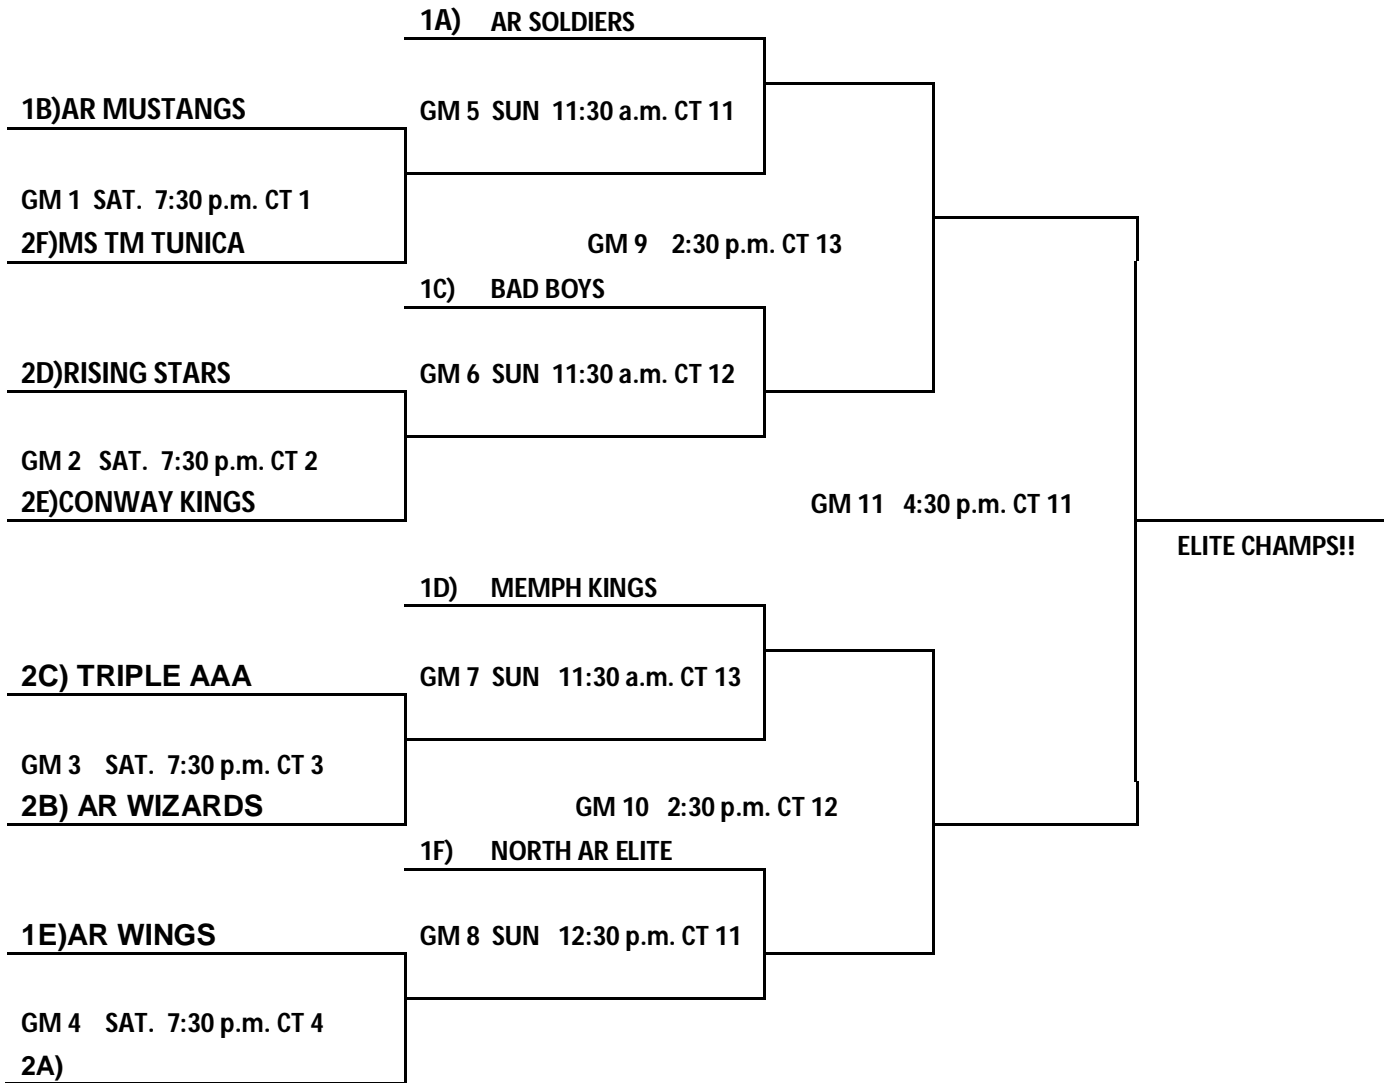

7th Grade Boys Brackets:

Elite Bracket: