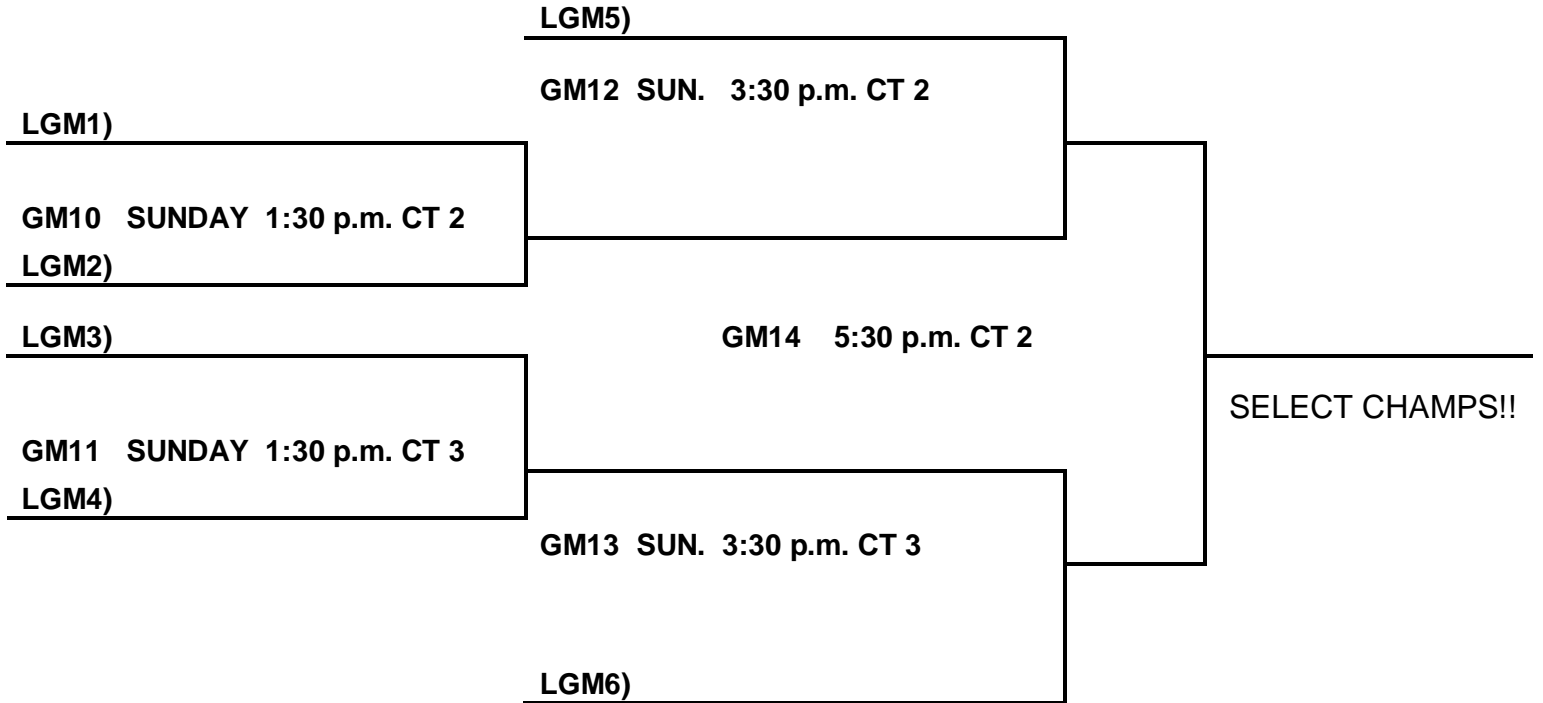

**EAT AT STOBY'S AND
GET A CUPCAKE FOR
$1 AT PATTICAKES**