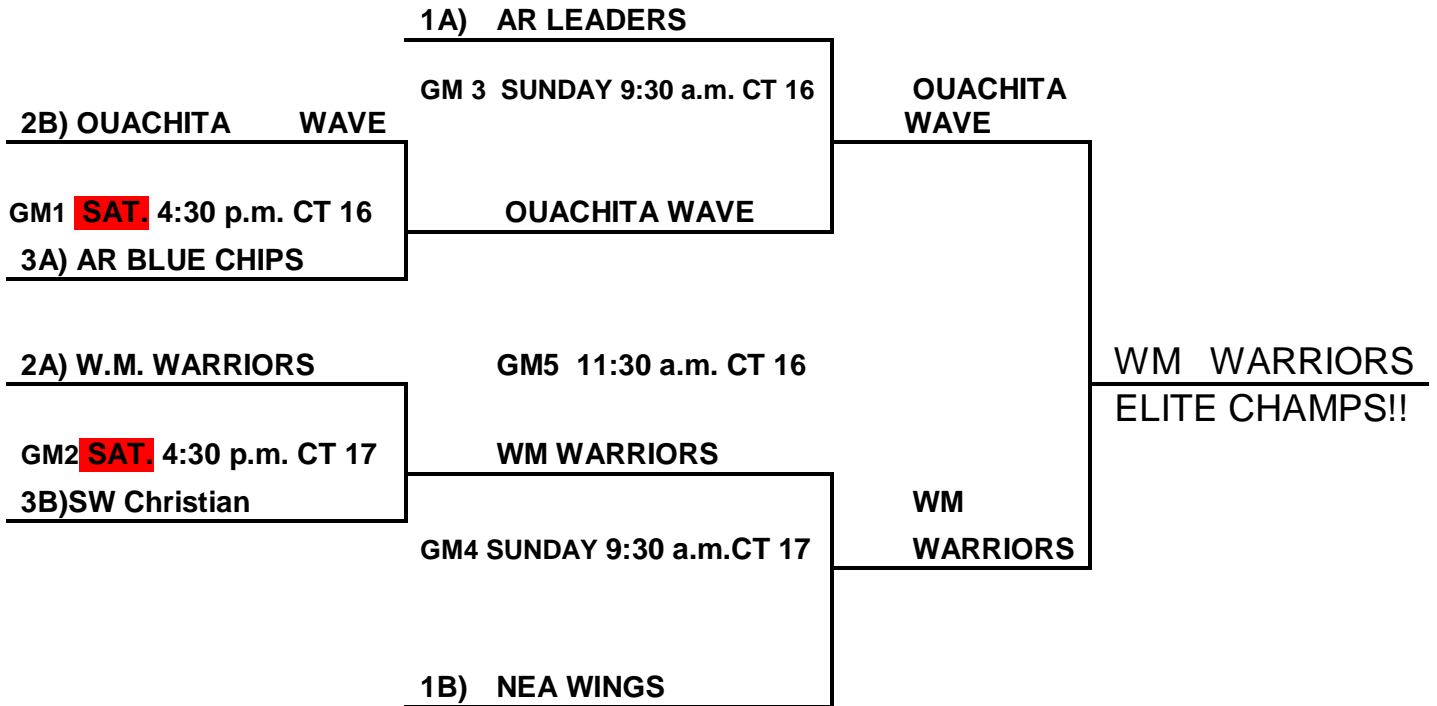

3rd Grade Boys Elite Bracket: