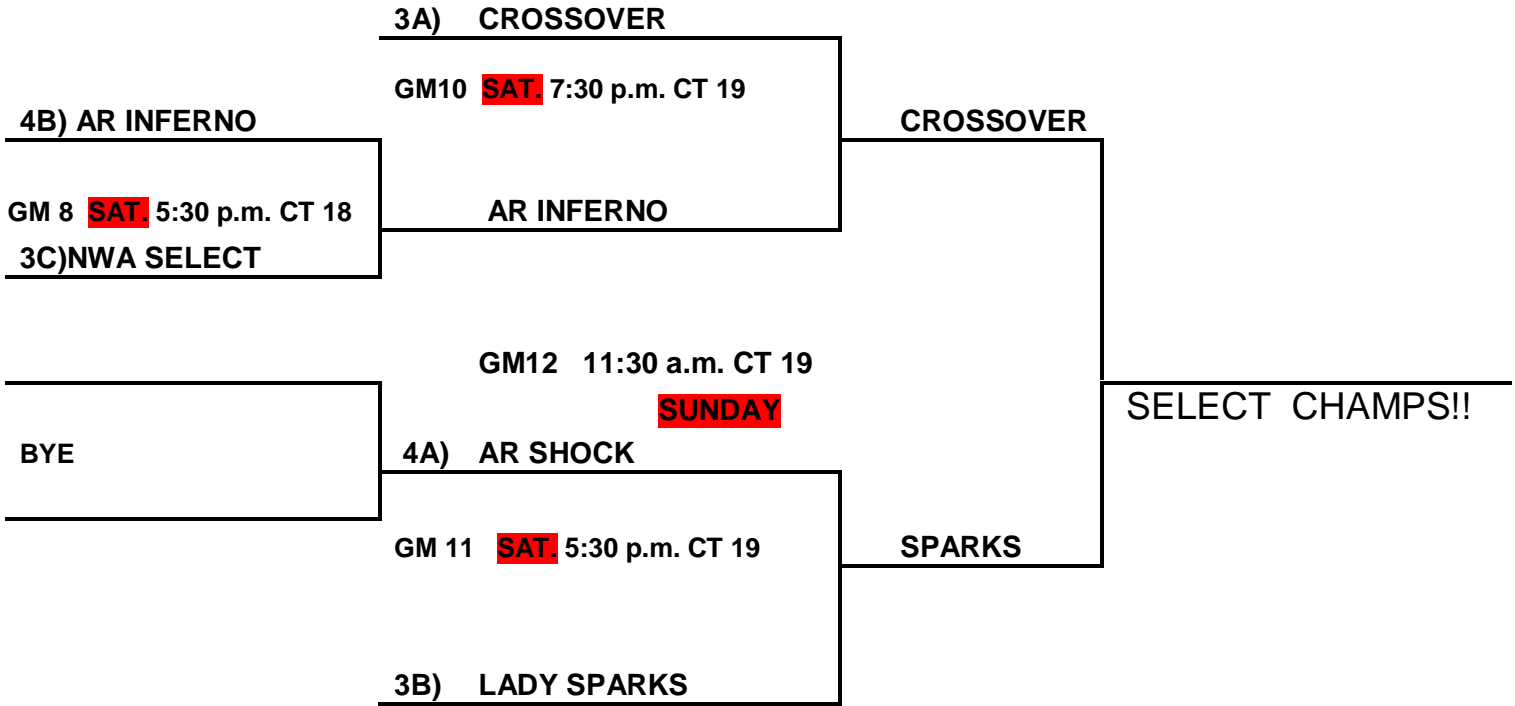

7th Grade Girls Select Bracket:

consolation Games:

STOBY'S AWARD WINNING RESTAURANT