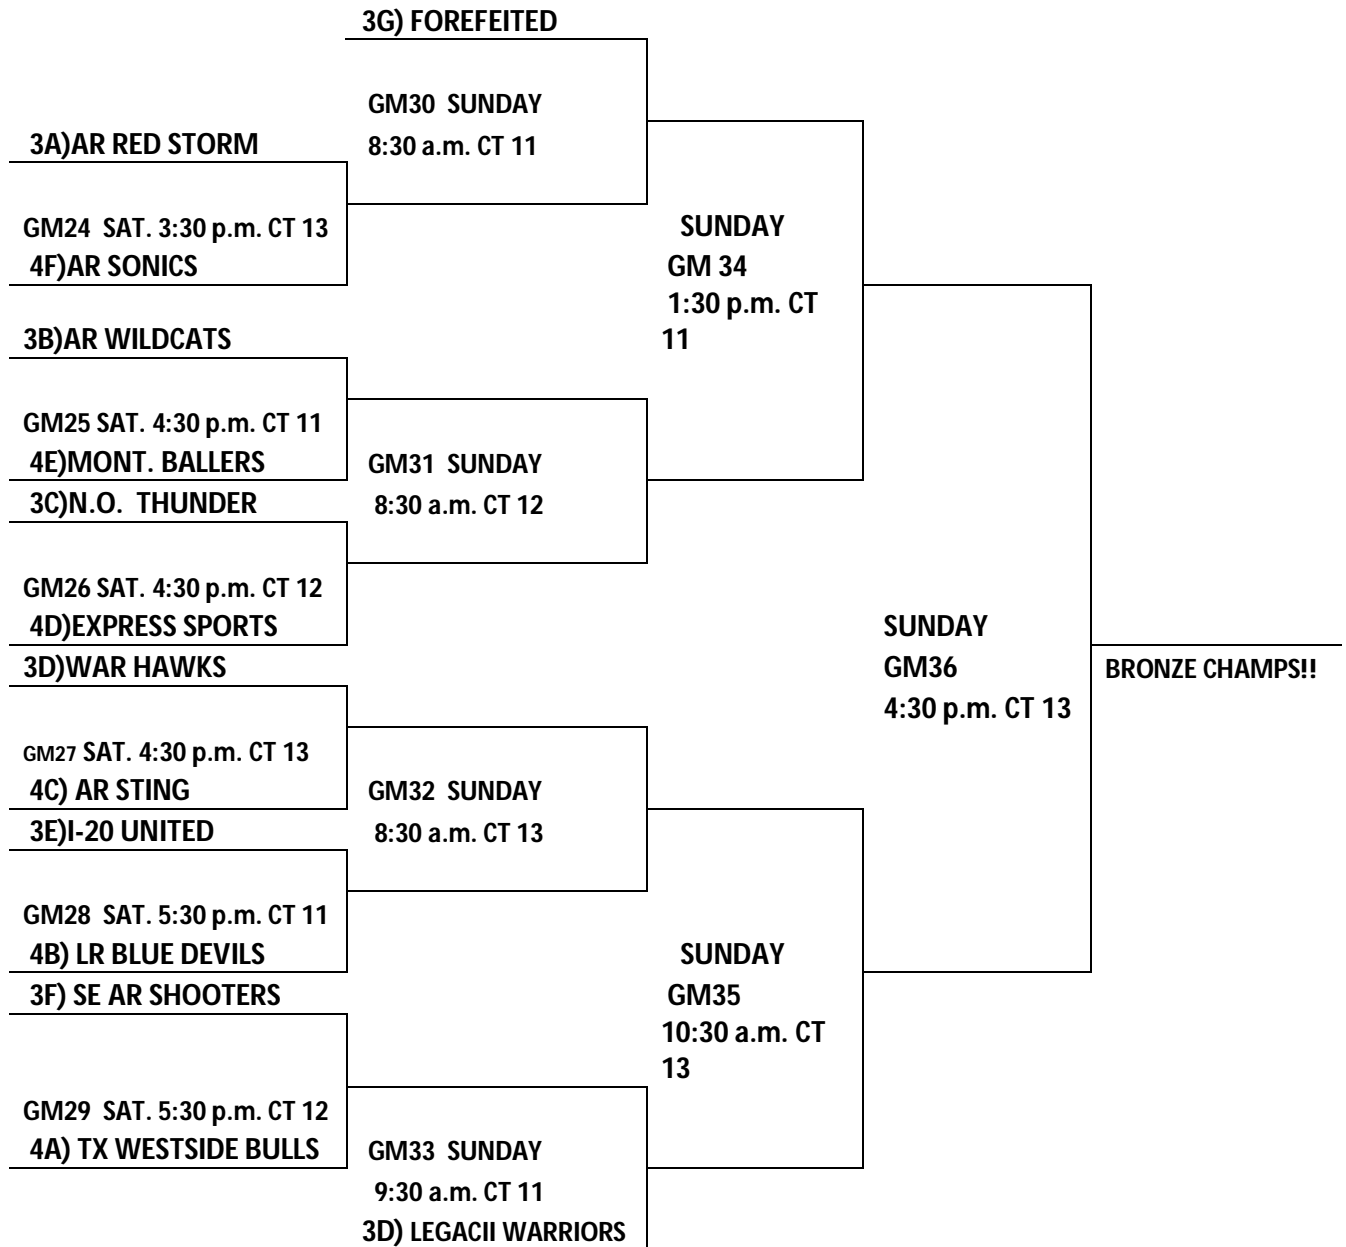

9/10th Grade Boys Bronze Bracket: