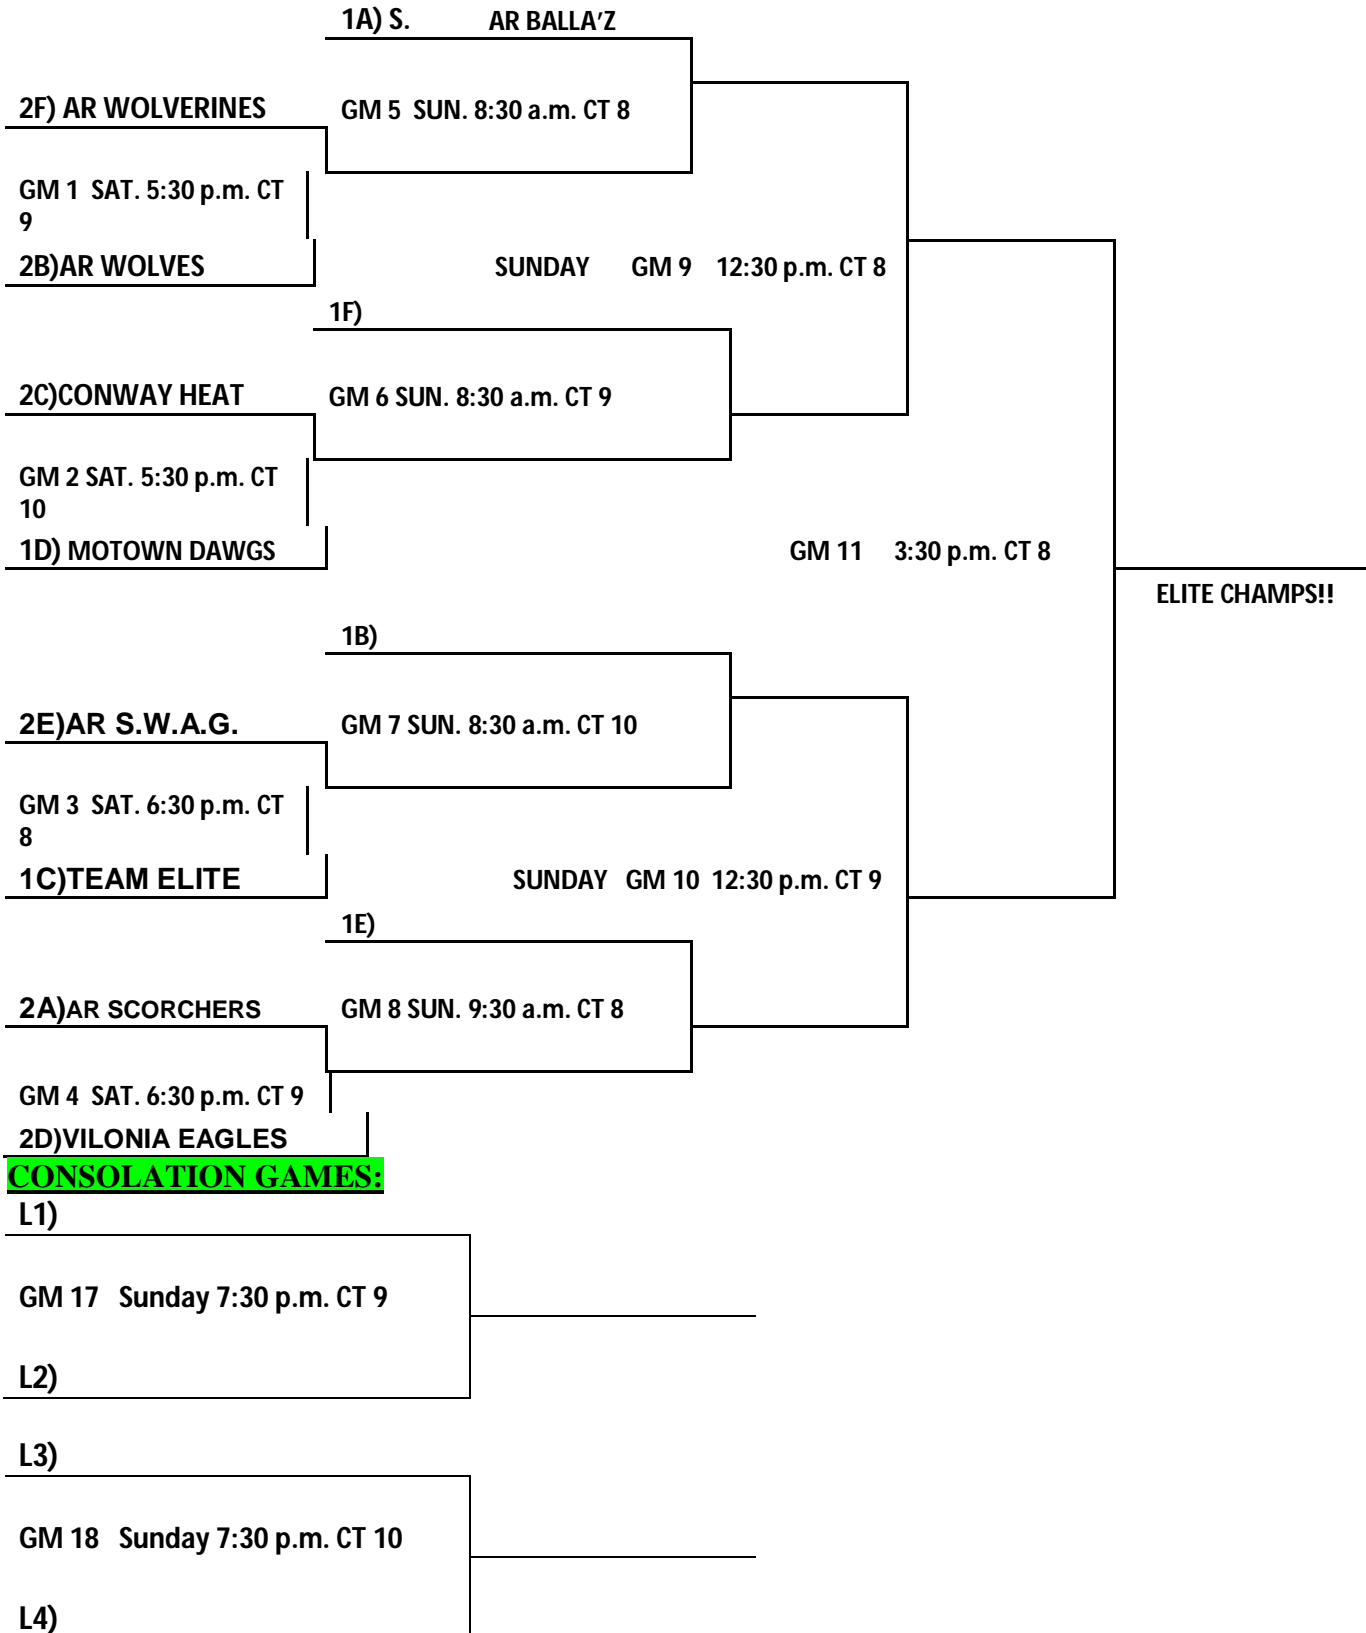

SR Boys Elite Bracket: