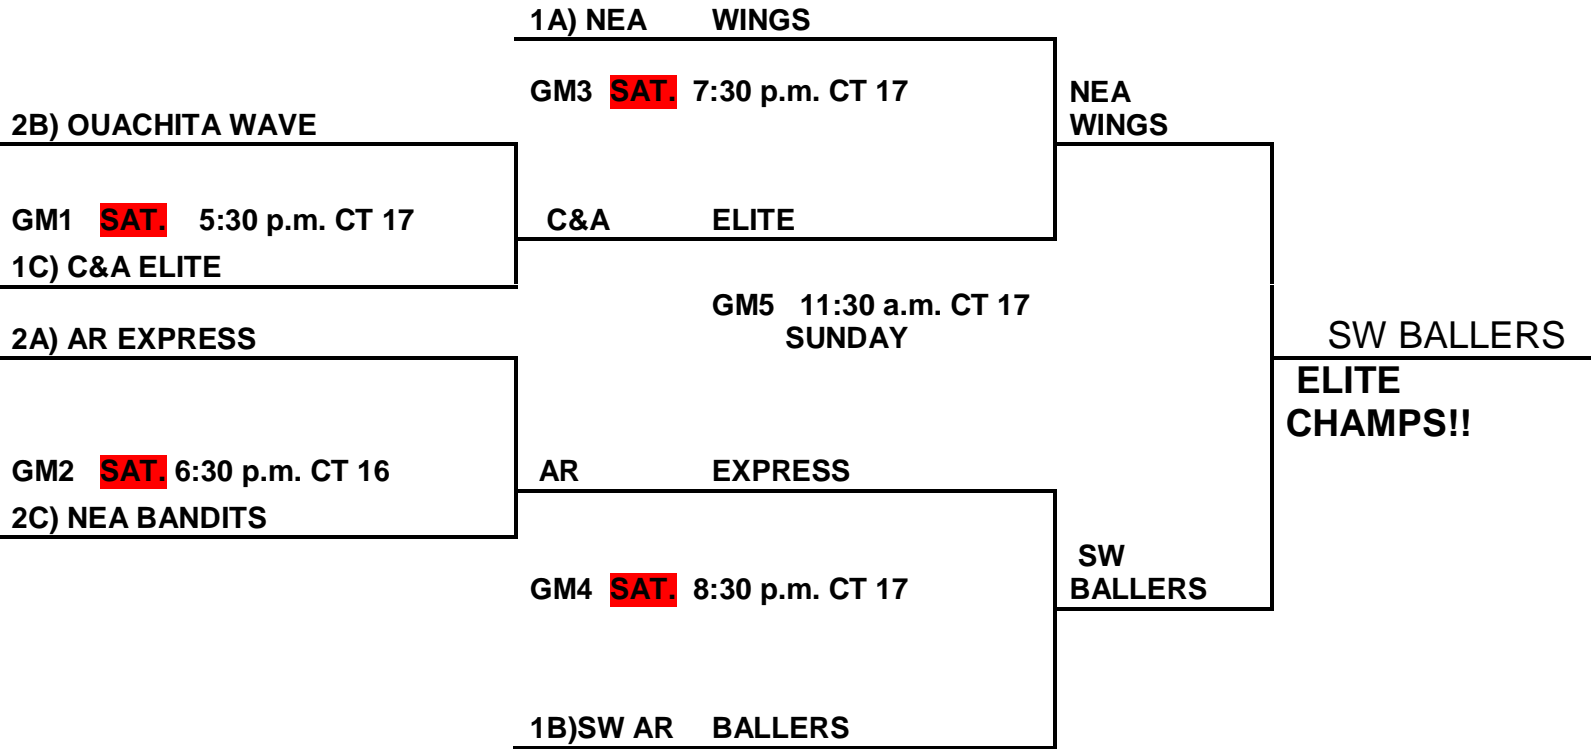

4th Grade Boys Brackets:

Elite Bracket:

3rd Place Games: