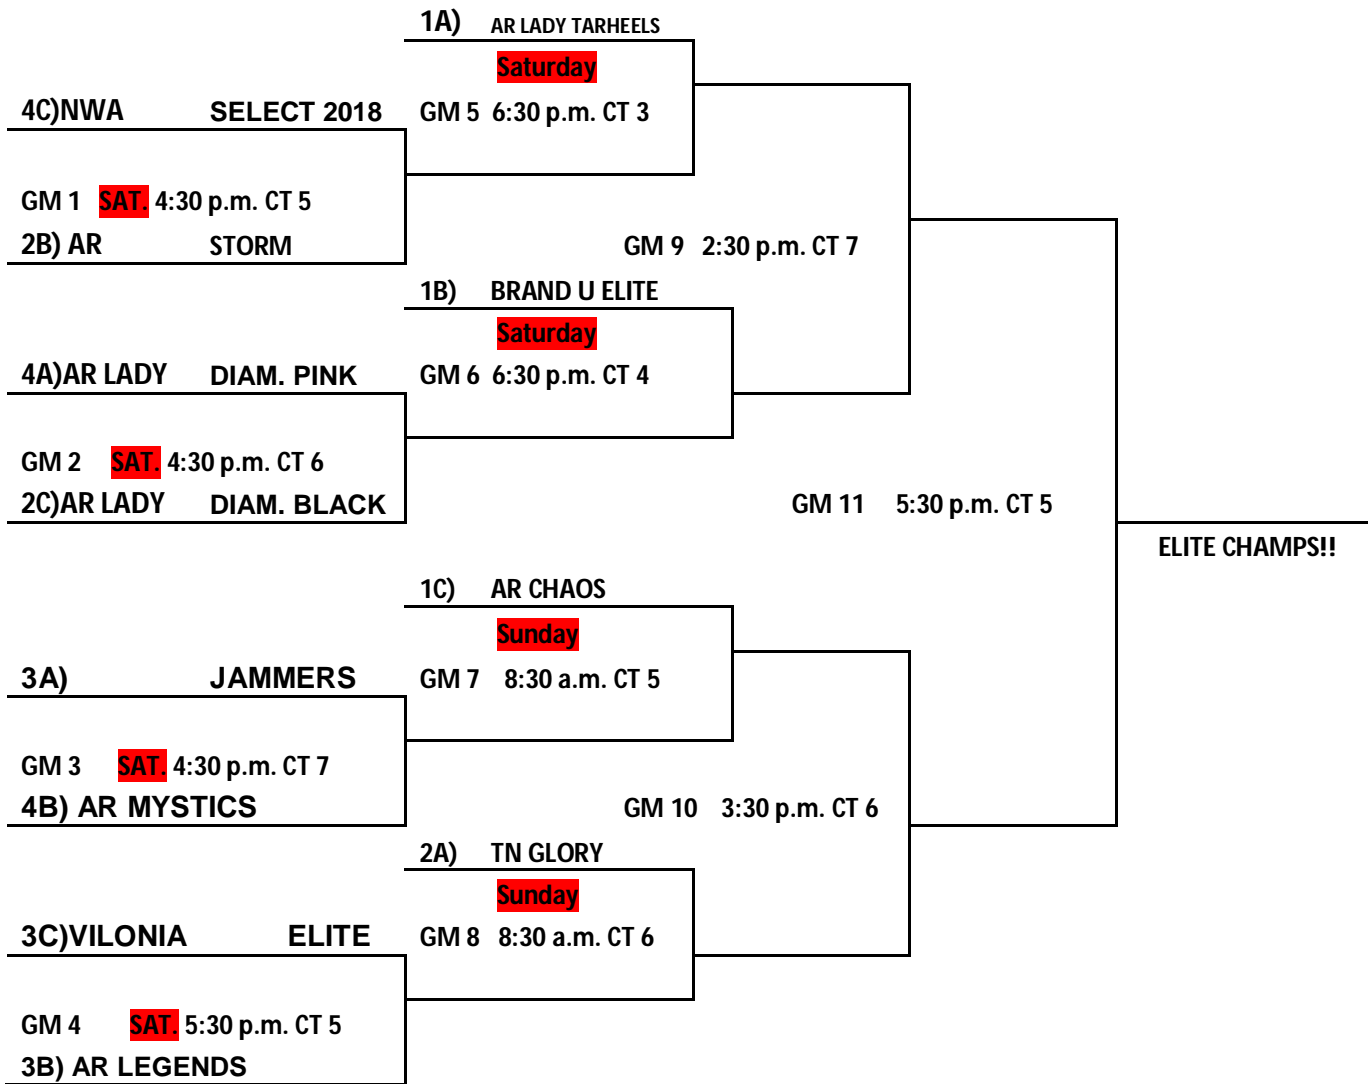

8th Grade Girls Elite Bracket:

Consolation Games: