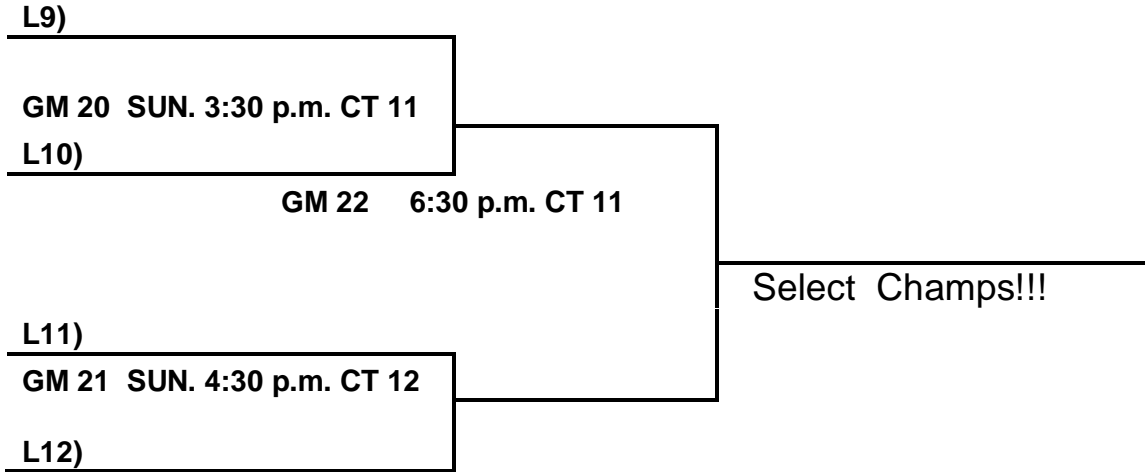

9/10th Grade Boys Bracket:

Select Bracket: