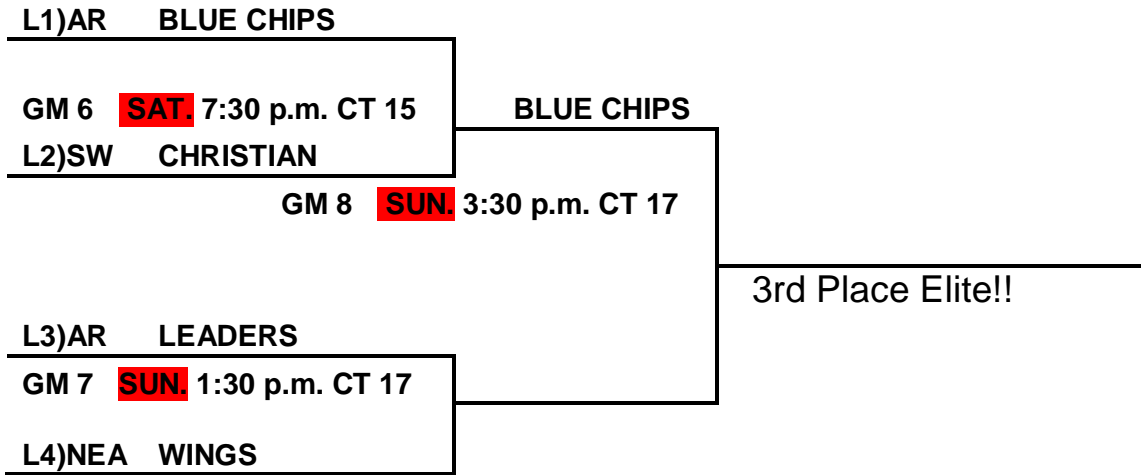

stoby's
RESTAURANT

**FOR MORE GREAT DEALS
FOLLOW @COACHRJ22**

3rd Grade Boys Elite Bracket:

3rd Grade Boys Elite 3rd Place Bracket:

CONSOLATION GAME:

4th Grade Boys:

POOL A

- 108. NEA Wings
- 109. Arkansas Wolves
- 110. AR Express
- 111. Maumelle Mavericks

POOL B

- 112. Ouachita Wave
- 113. SW AR Ballers
- 114. South AR Warriors
- 115. AR Blue Chips

POOL C

- 116. SW AR Kings
- 117. NEA Bandits
- 118. AR Rising Stars
- 119. Arkansas Leaders
- 120. C&A Elite