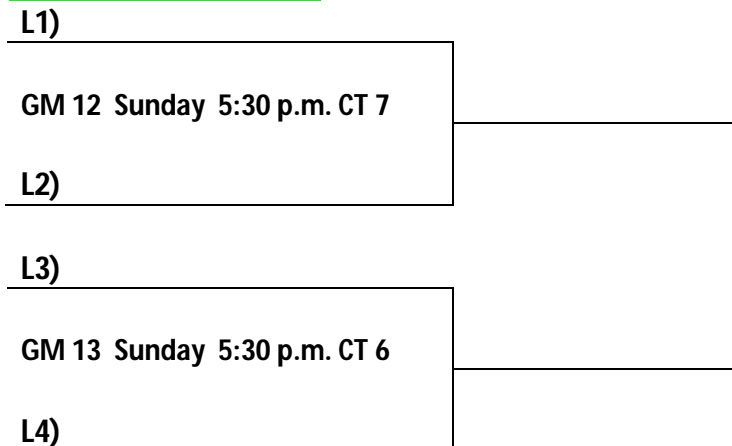

Consolation Games: