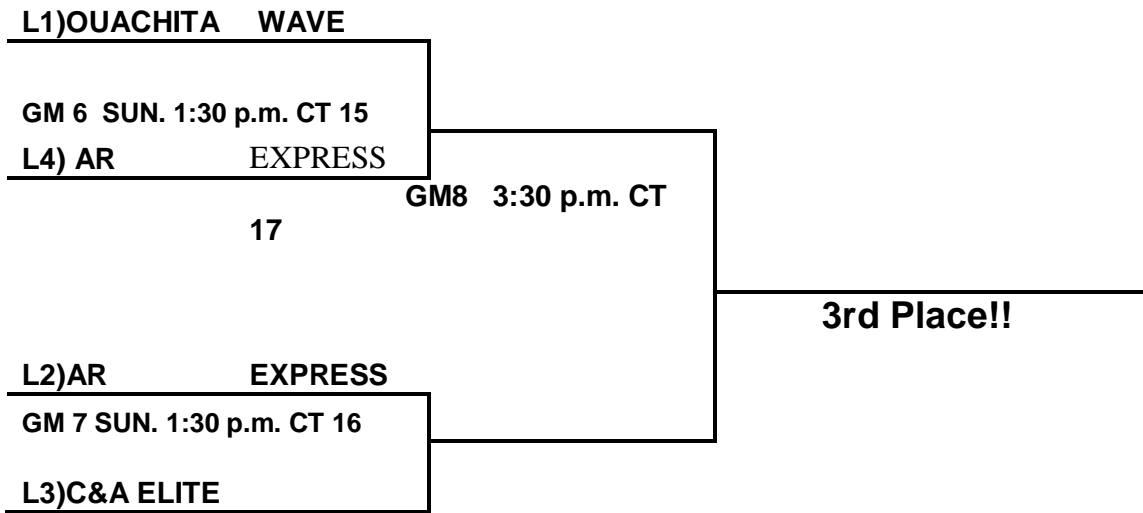

Elite Bracket:

3rd Place Games:

4th Grade Boys Select Bracket:

Consolation Games:

5th Grade Boys:

POOL A

- 122. AR Blue Chips
- 123. Maumelle Mavericks
- 124. South AR Hogs
- 125. AR Hoyas

POOL C