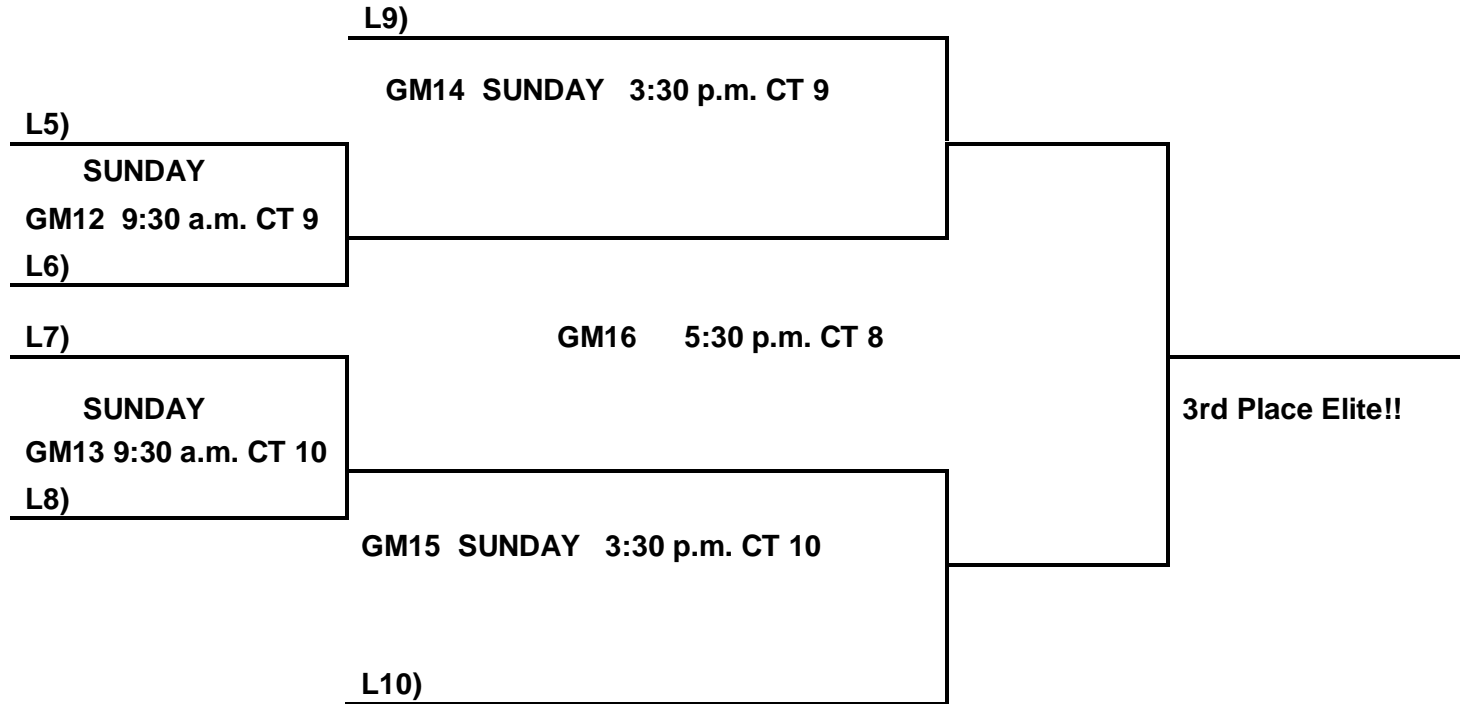

**10% OFF FOR
HOOPPLAYUSA**