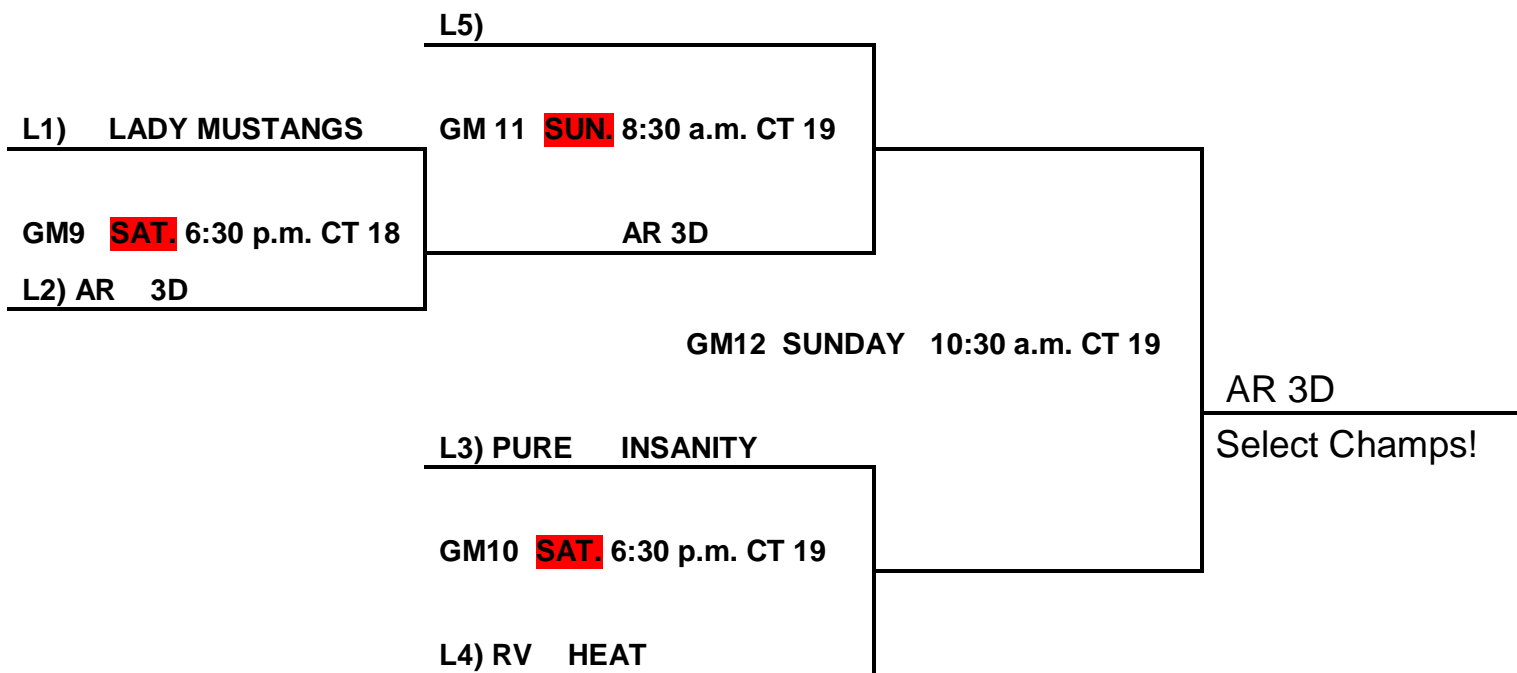

**DID WE MENTION
BIG BURGERS**

6th Grade Girls Elite Bracket:

3rd Place Game:

6th Grade Girls Select Bracket:

6TH GIRLS SELECT CONSOLATION GAME:

7th Grade Girls:

POOL A

- 34. Crossover
- 35. AR Shock
- 36. AR Hoops
- 37. Forme Physique Panthers

POOL B

- 38. Lady Sparks
- 39. Diamond State Hoyas
- 40. JB Lady Ballers
- 41. Arkansas Inferno

POOL C

- 42. MS. Herb's Angels
- 43. Elite Sports
- 44. Arkansas Lady Bears
- 45. NWA Select

FRIDAY:

- 42 V 43 9:00 a.m. CT 1 +8
- 34 V 35 9:00 a.m. CT 2 +15
- 36 V 37 9:00 a.m. CT 3 +15
- 44 V 45 9:00 a.m. CT 4 +15
- 38 V 39 9:00 a.m. CT 18 +6
- 40 V 41 9:00 a.m. CT 19 +10
- 45 V 42 11:00 a.m. CT 1 +8
- 35 V 36 11:00 a.m. CT 2 +15
- 37 V 34 11:00 a.m. CT 3 +15
- 43 V 44 11:00 a.m. CT 4 +8
- 39 V 40 11:00 a.m. CT 18 +4
- 41 V 38 11:00 a.m. CT 19 +14