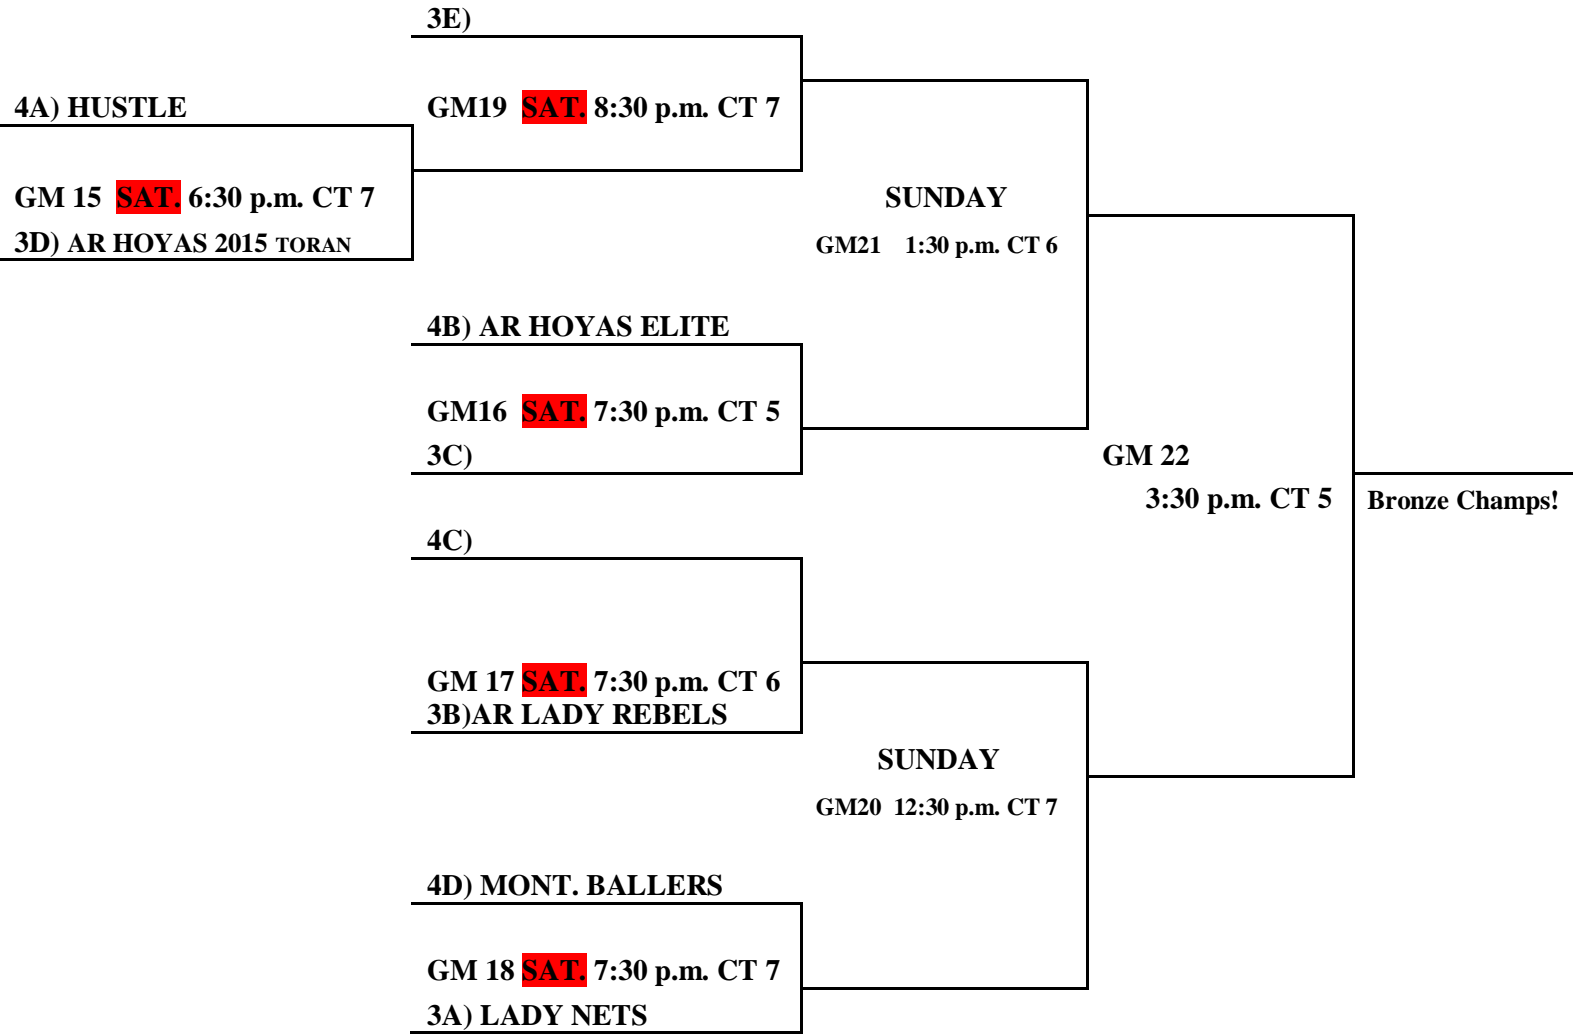

stoby's
RESTAURANT

GREAT CHEESE DIP
GREAT BIG BURGERS
BEST BREAKFAST IN TOWN

9/10th Grade Girls Select Bracket:

9/10th Grade Girls Bronze Bracket:

Consolation Games:

Senior Girls:

POOL A

- 86. Arkansas Storm
- 87. AR Jammers
- 88. Pine Bluff Lady Hoyas