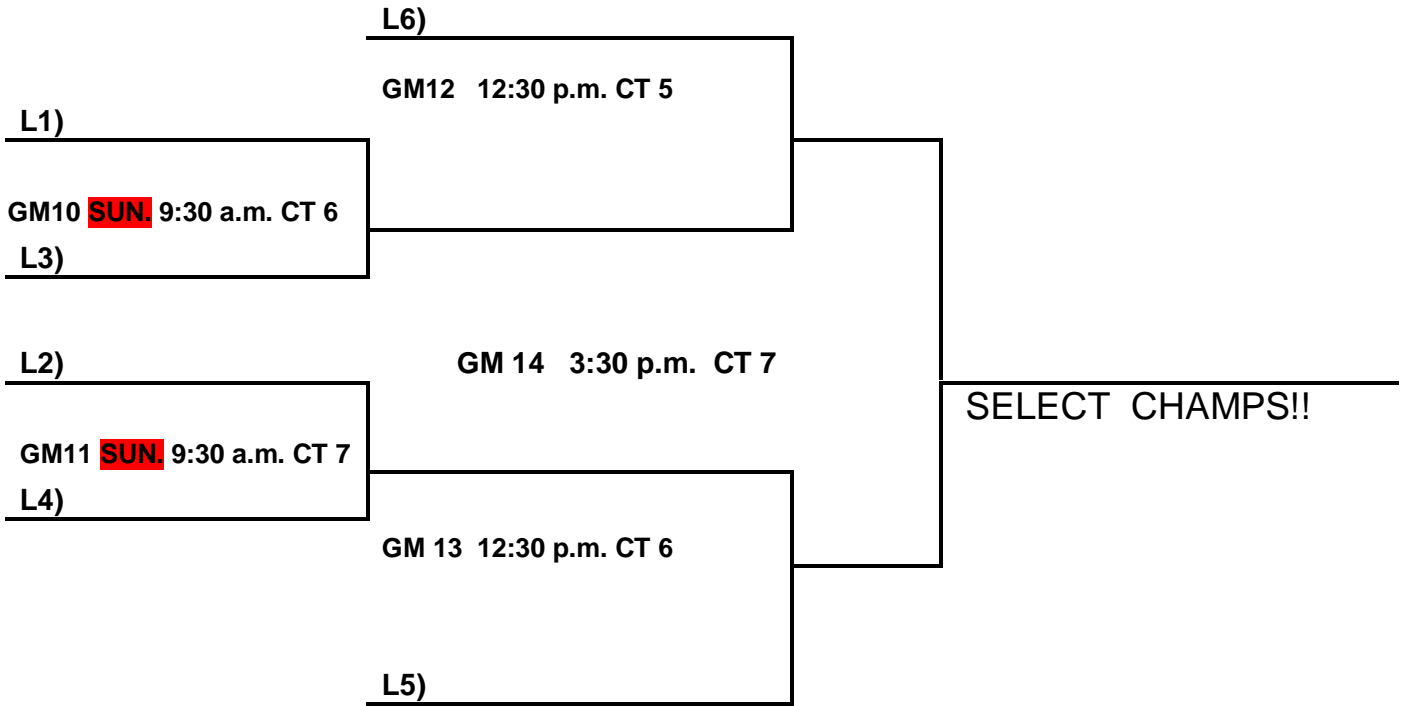

9/10th Grade Girls Select Bracket: