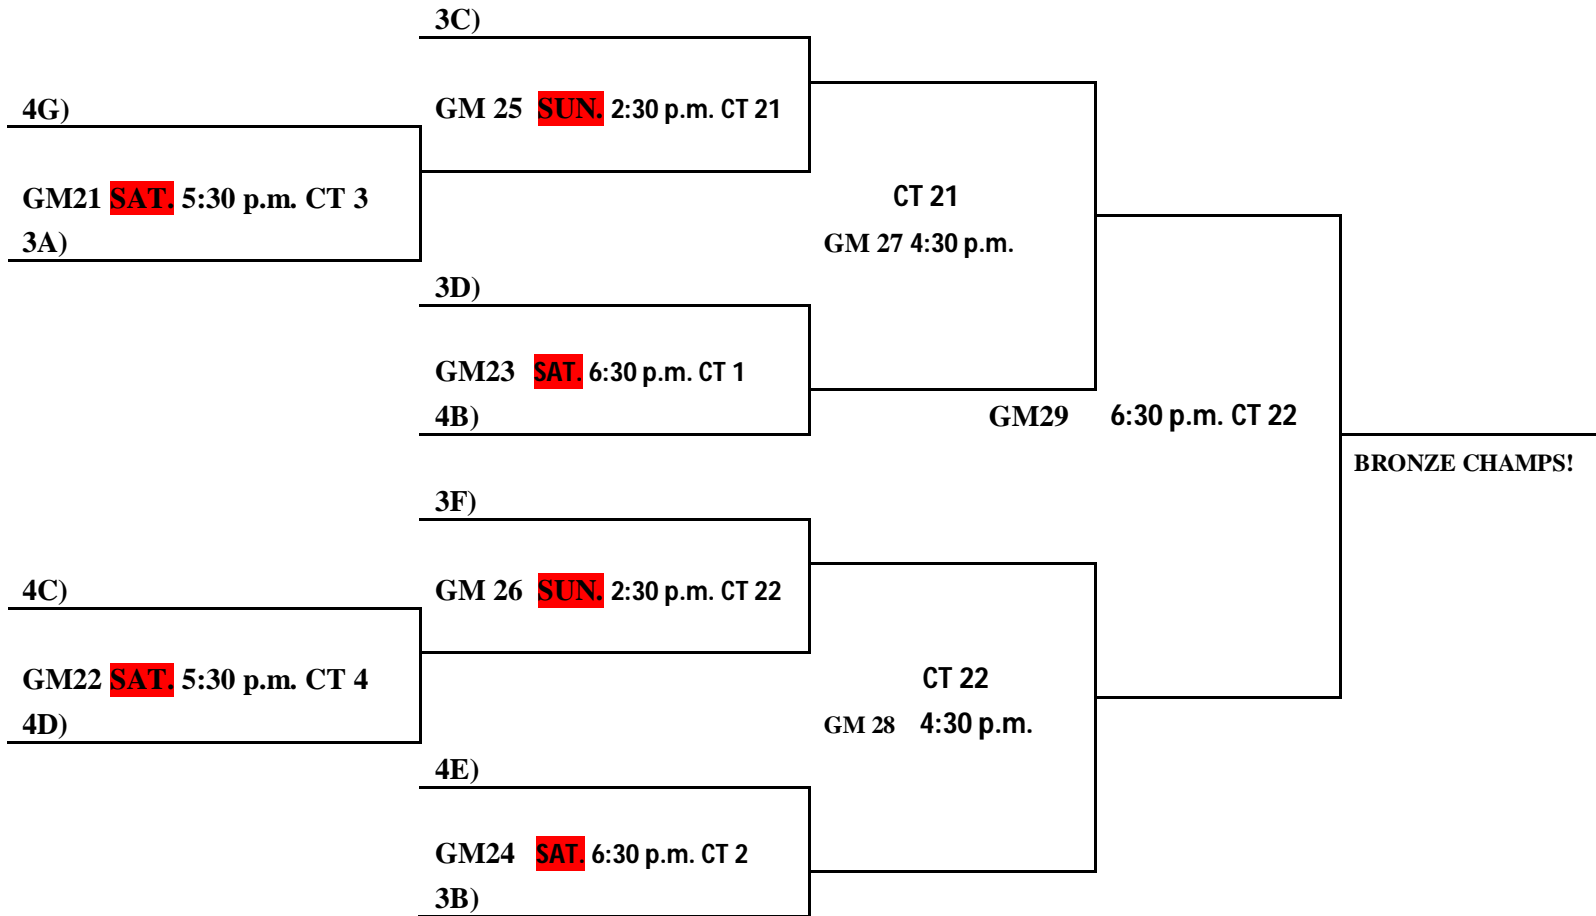

stoby's
RESTAURANT

8th Grade Boys Elite Bracket:

3rd Place Game:

8th Grade Boys Brackets:

Select Bracket:

Consolation Games:

8th Grade Boys Bronze Bracket:

8th Grade Boys Consolation Games: