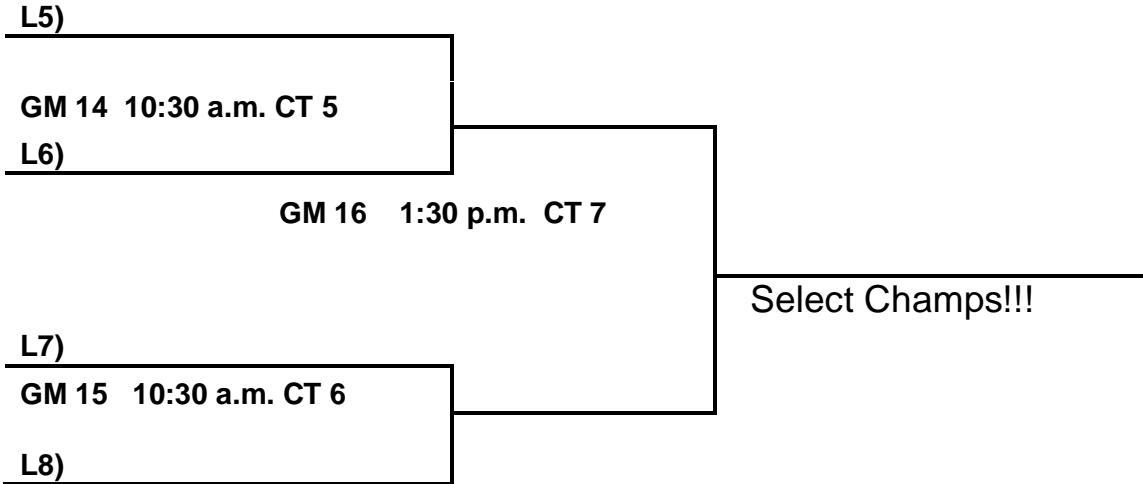

stoby's
RESTAURANT
805 DONAGHEY
501-327-5447