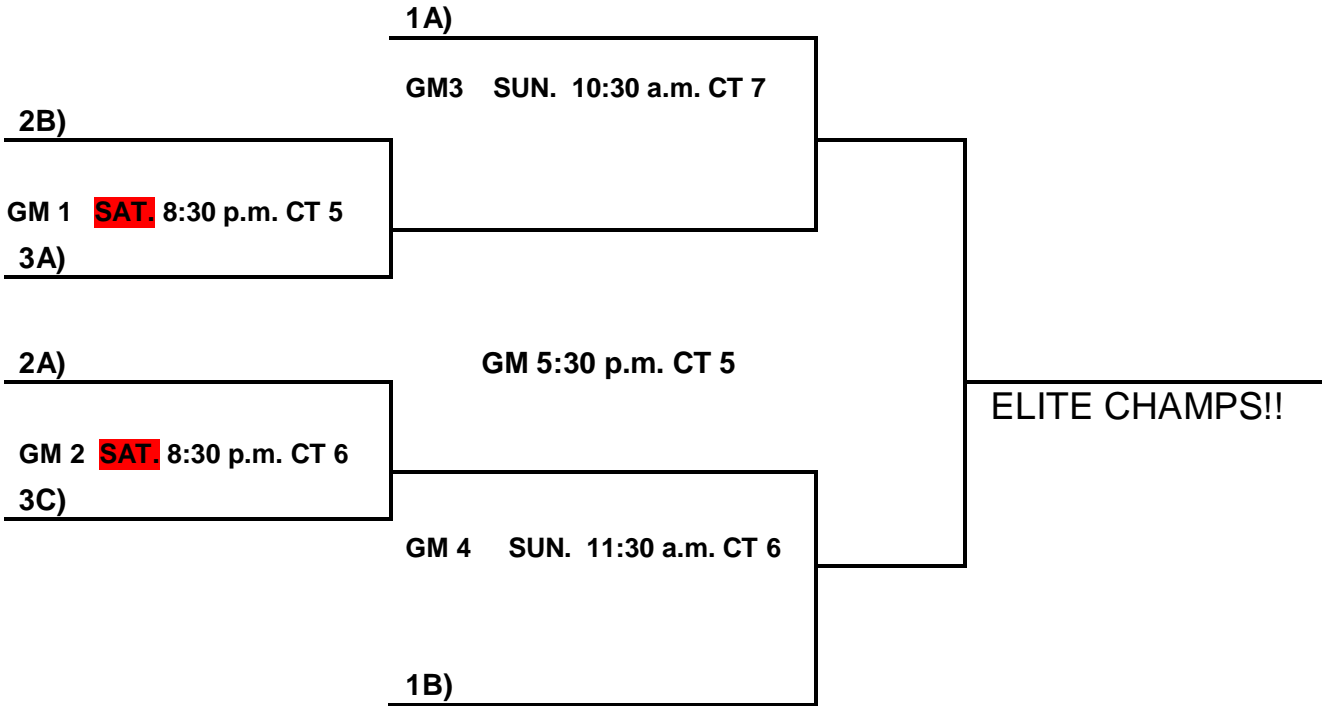

SATURDAY:

- 87 V 90 2:30 p.m. CT 5
- 86 V 89 2:30 p.m. CT 6
- 88 V 91 2:30 p.m. CT 7

AWARD WINNING RESTAURANT

Senior Girls Elite Bracket:

ELITE CHAMPS!!

Consolation Games:

Loser GM 1 _____ VS _____ Loser GM 2
GM 6 Sunday 4:30 p.m. CT 5