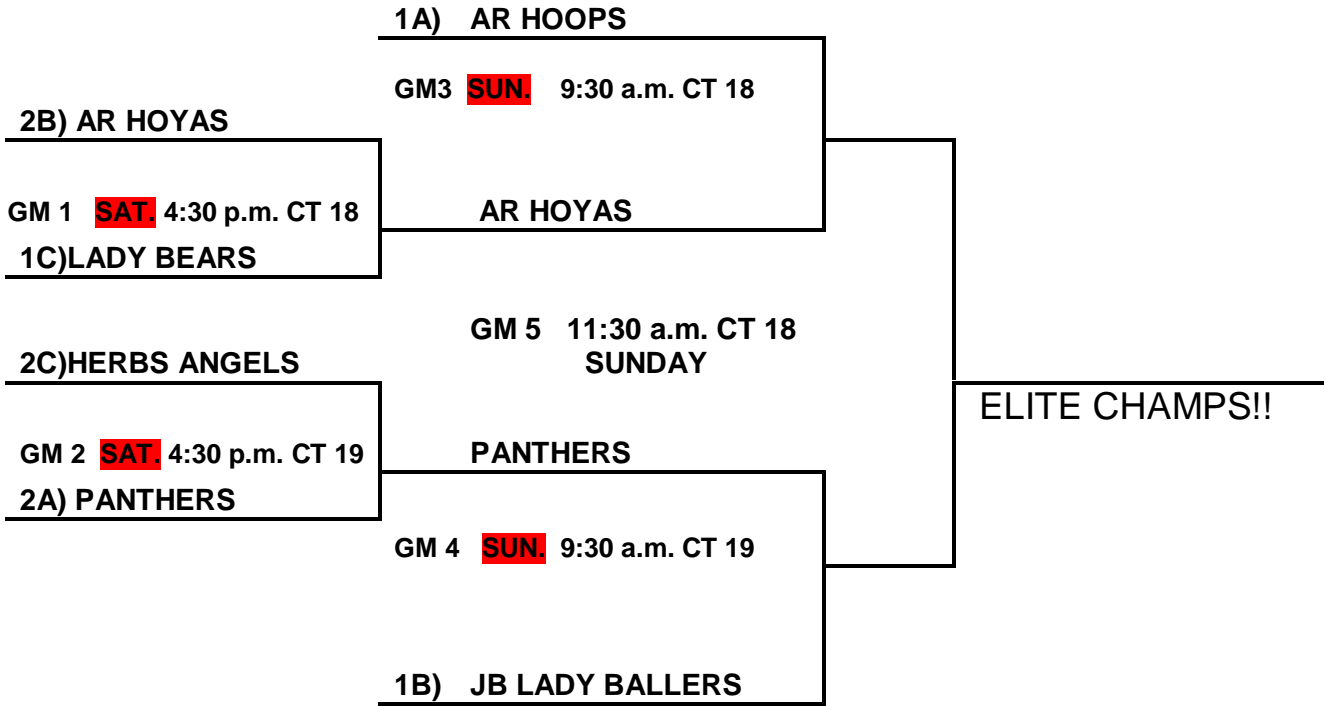

7th Grade Girls Elite Bracket: