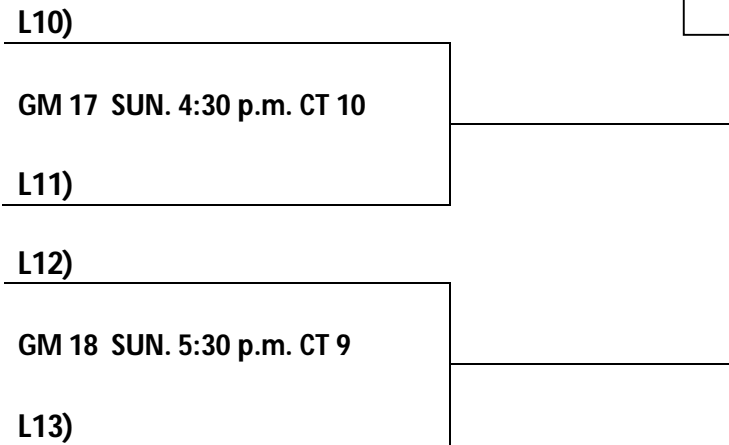

Consolation Games: