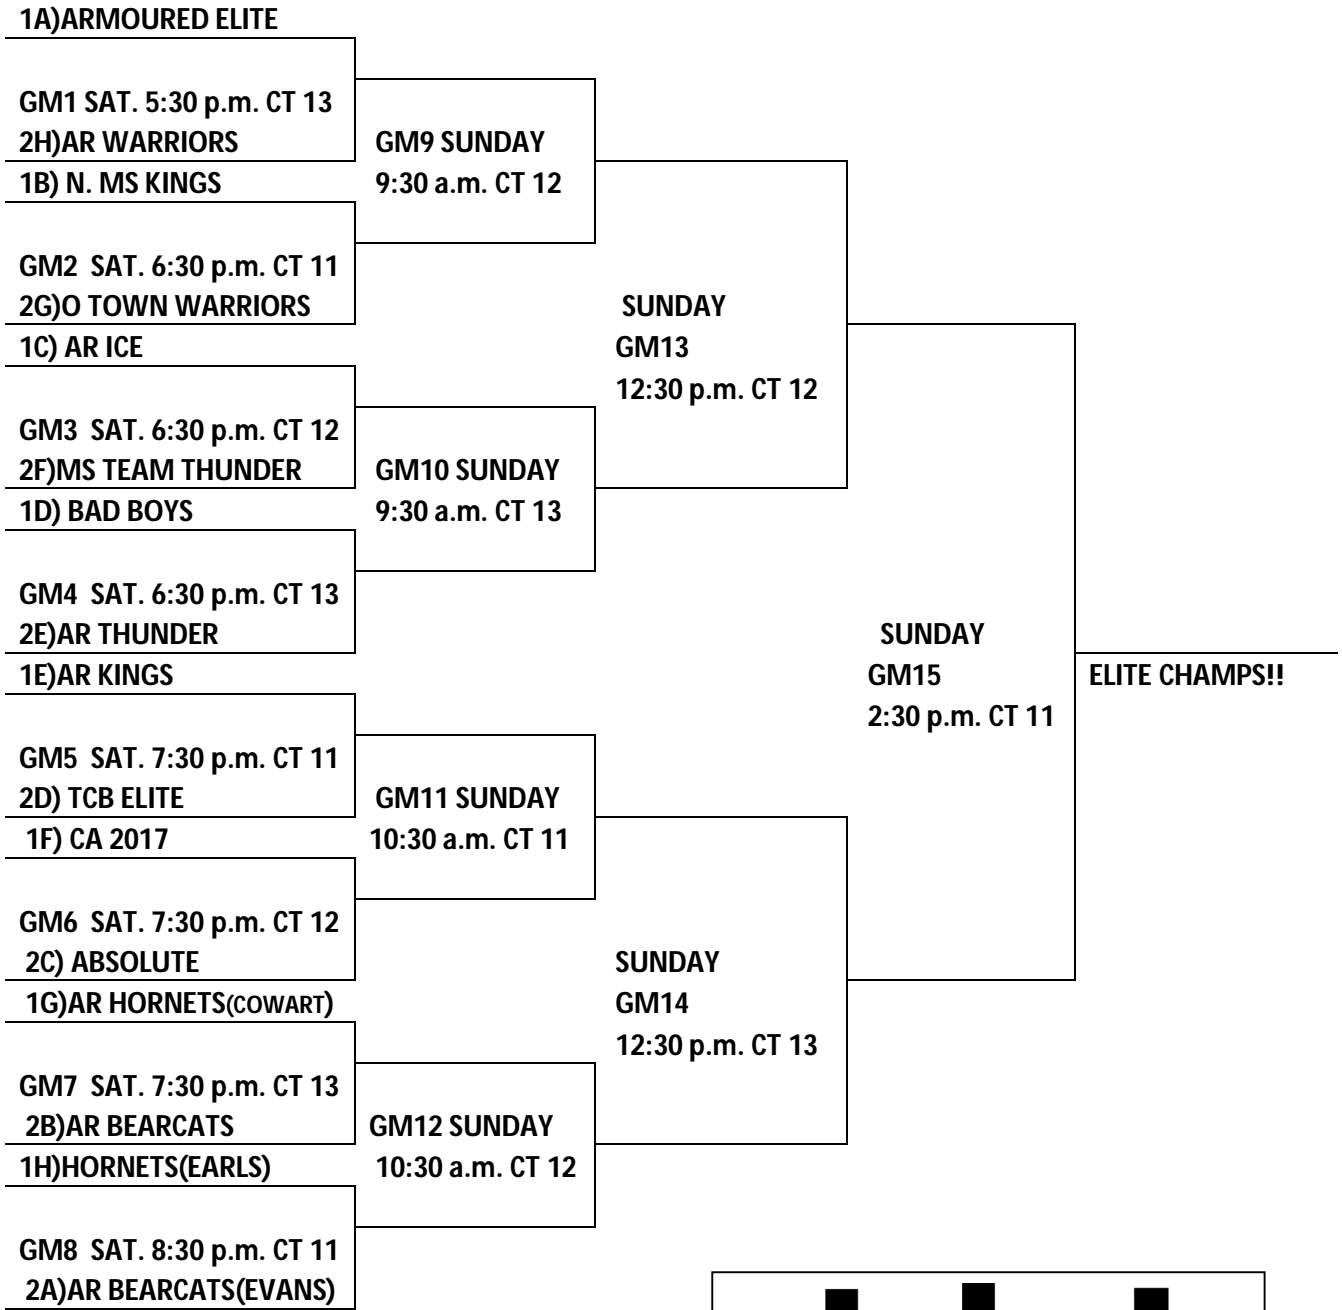

9/10th Grade Boys Elite Bracket: