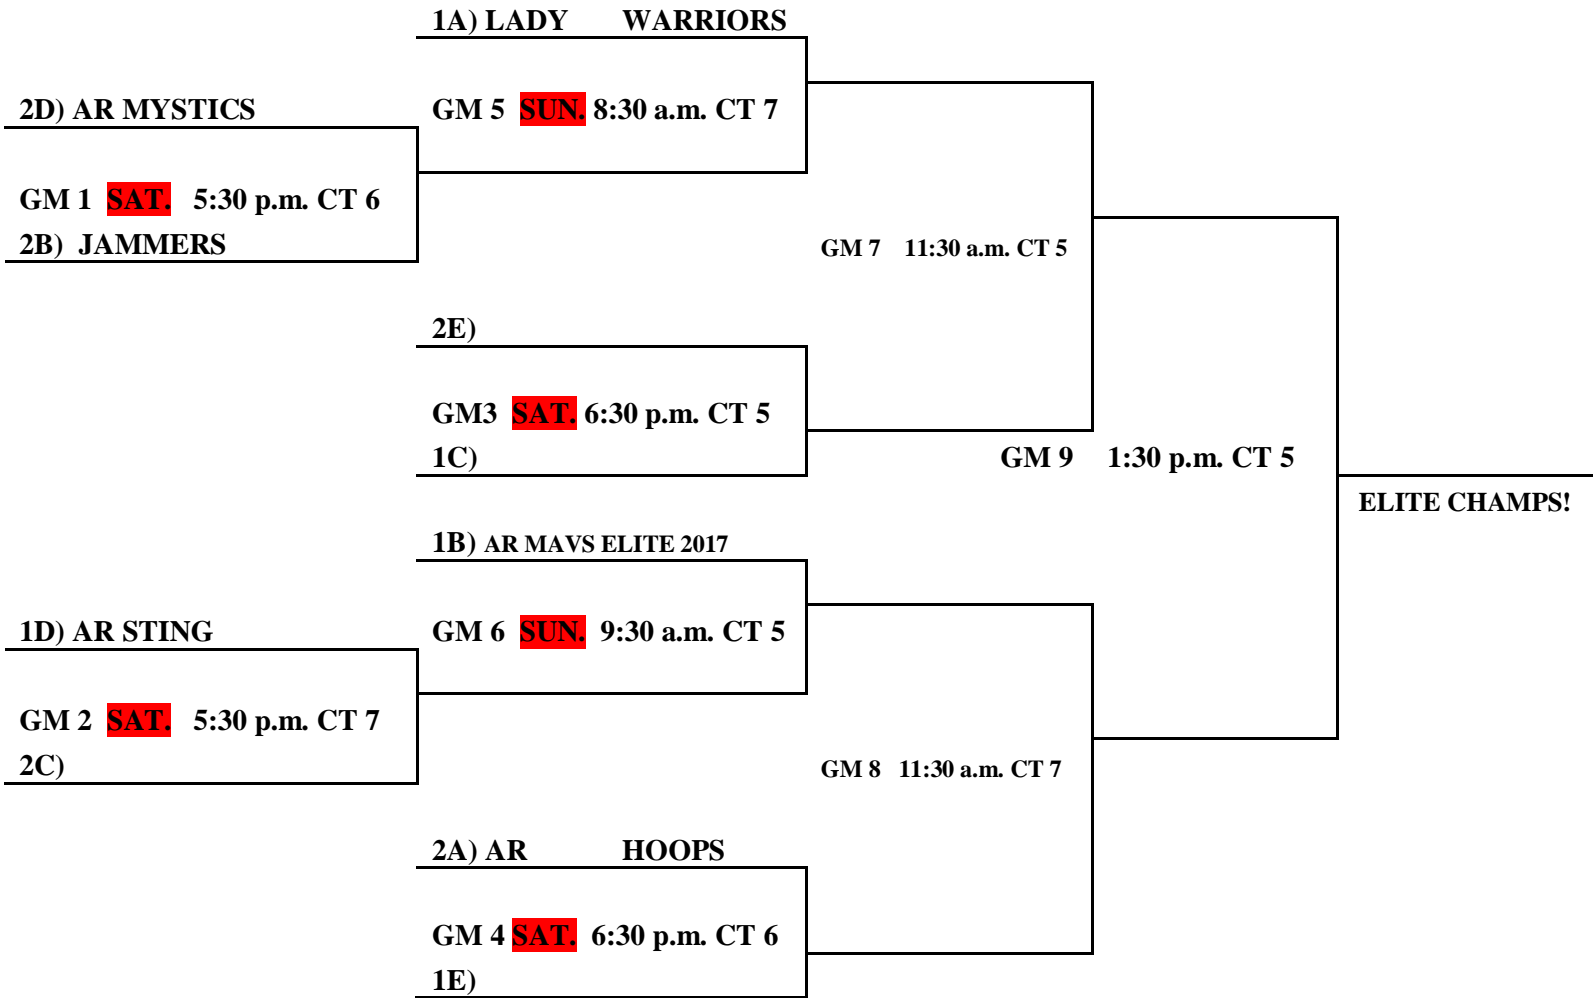

9/10th Grade Girls Elite Bracket:

stoby's
RESTAURANT

GREAT CHEESE DIP
GREAT BIG BURGERS
BEST BREAKFAST IN TOWN