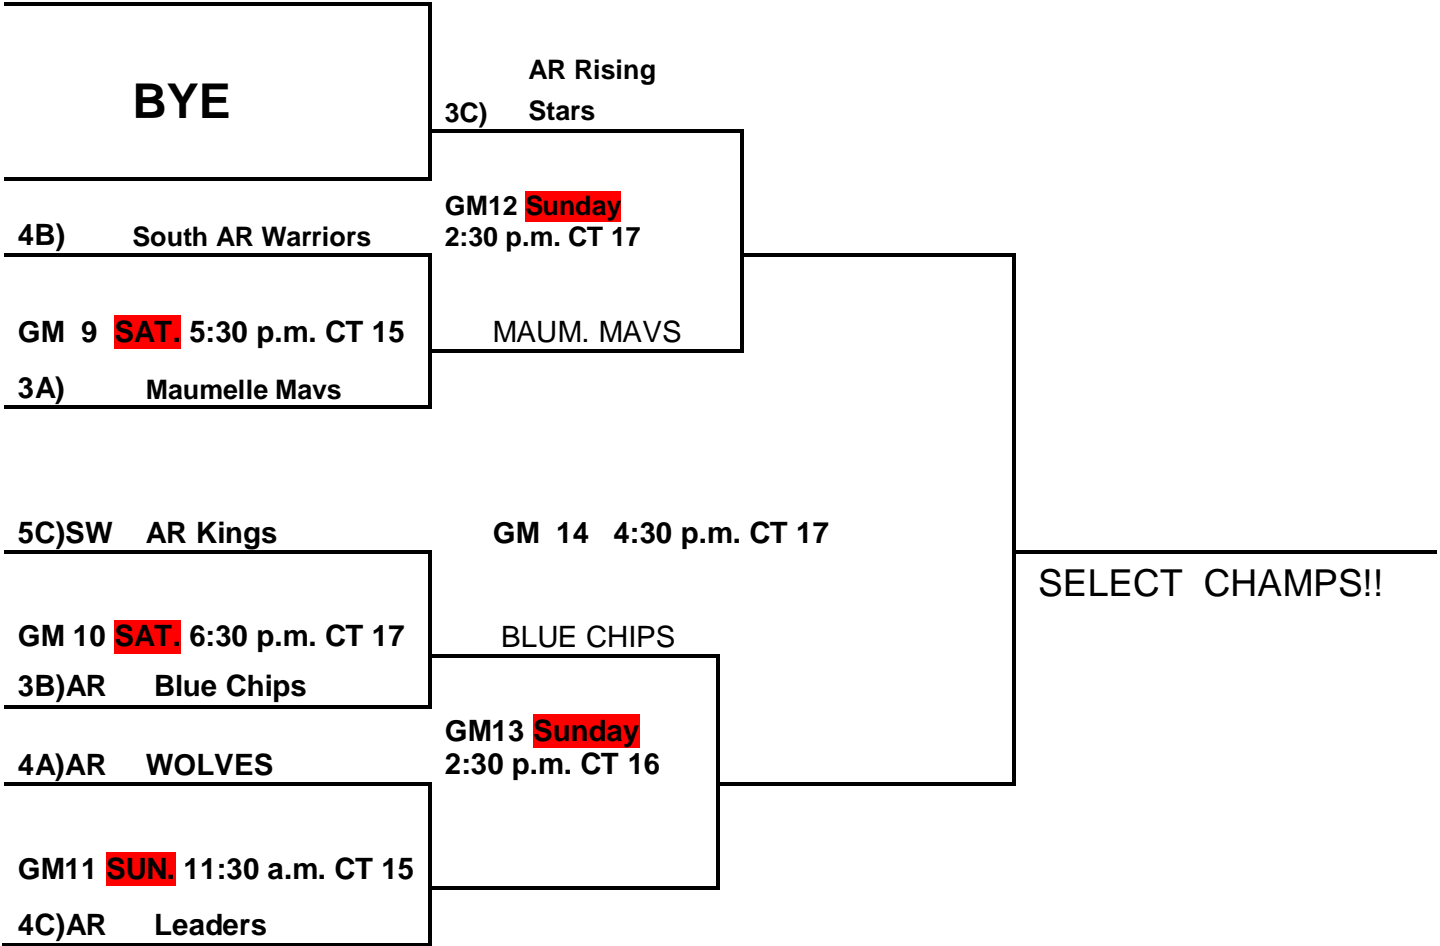

4th Grade Boys Select Bracket:

Consolation Games: