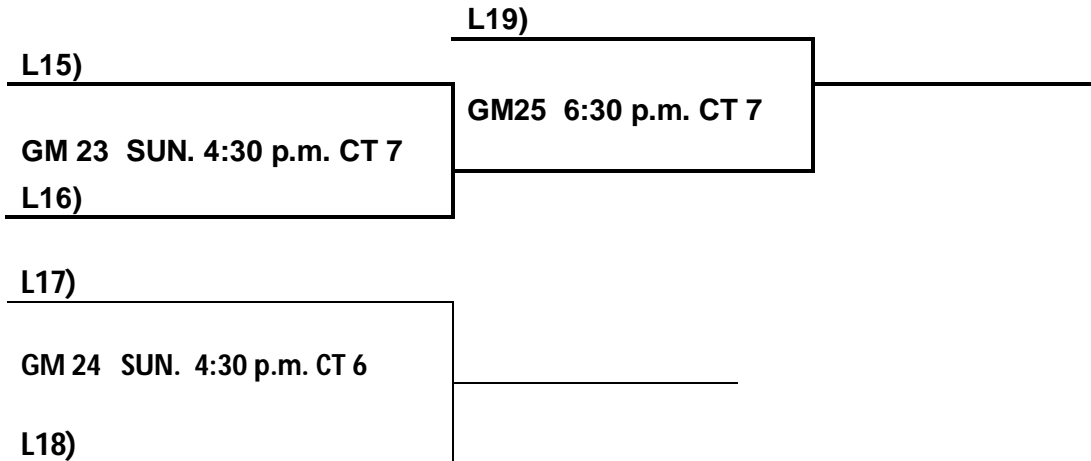

Consolation Games: