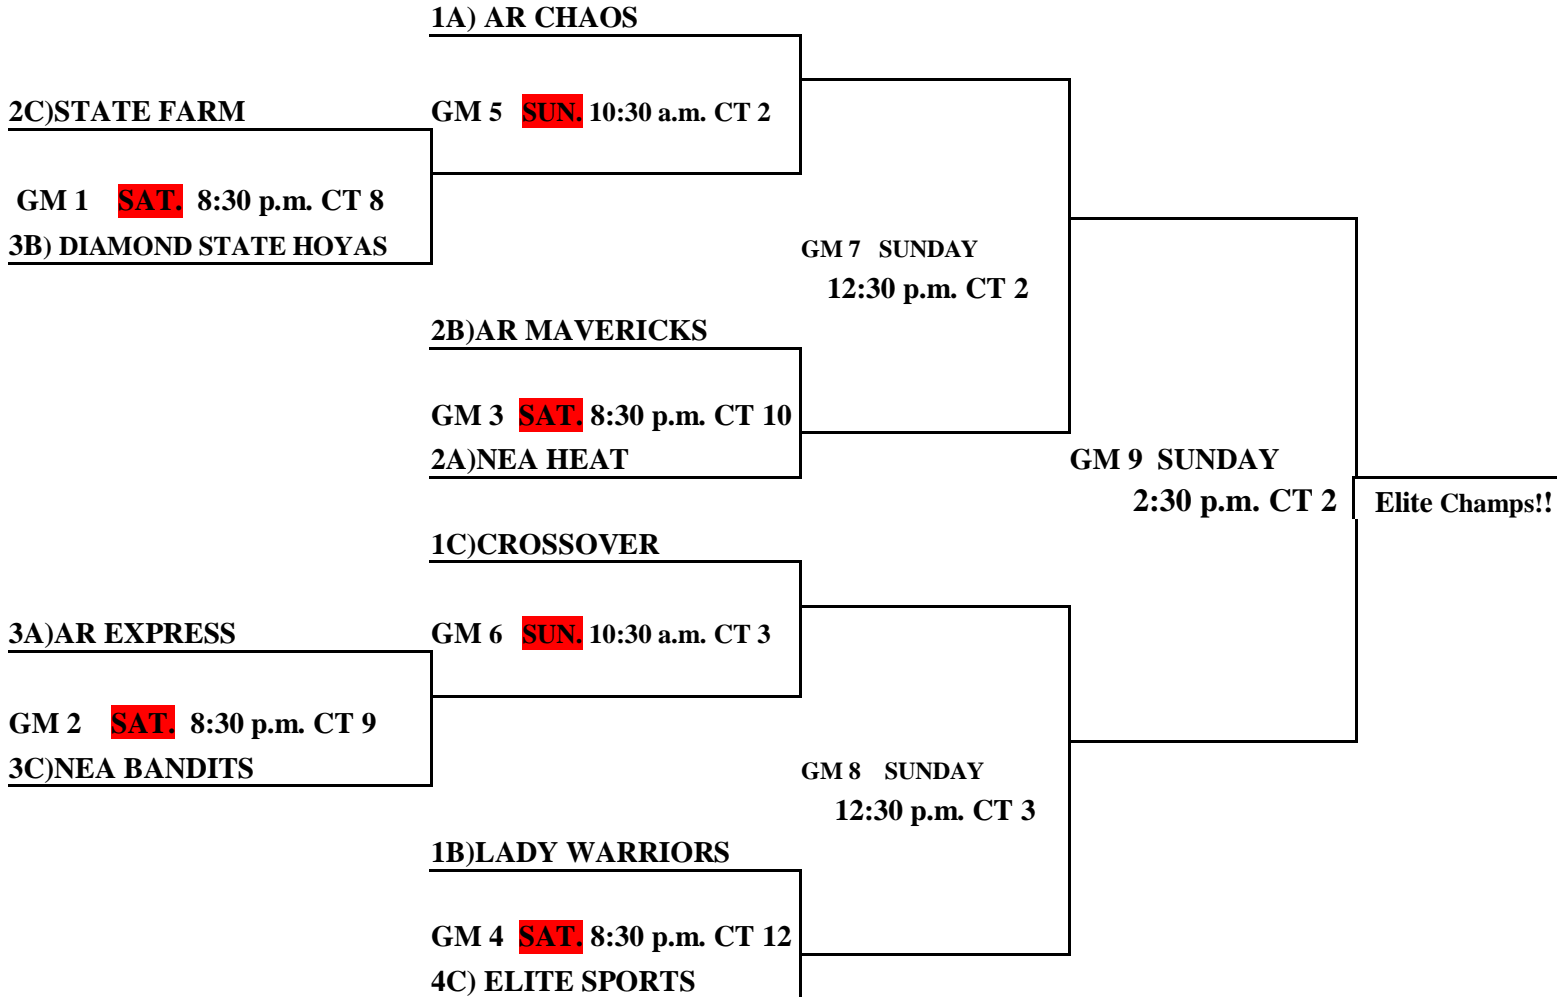

5th Grade Girls Elite Bracket: