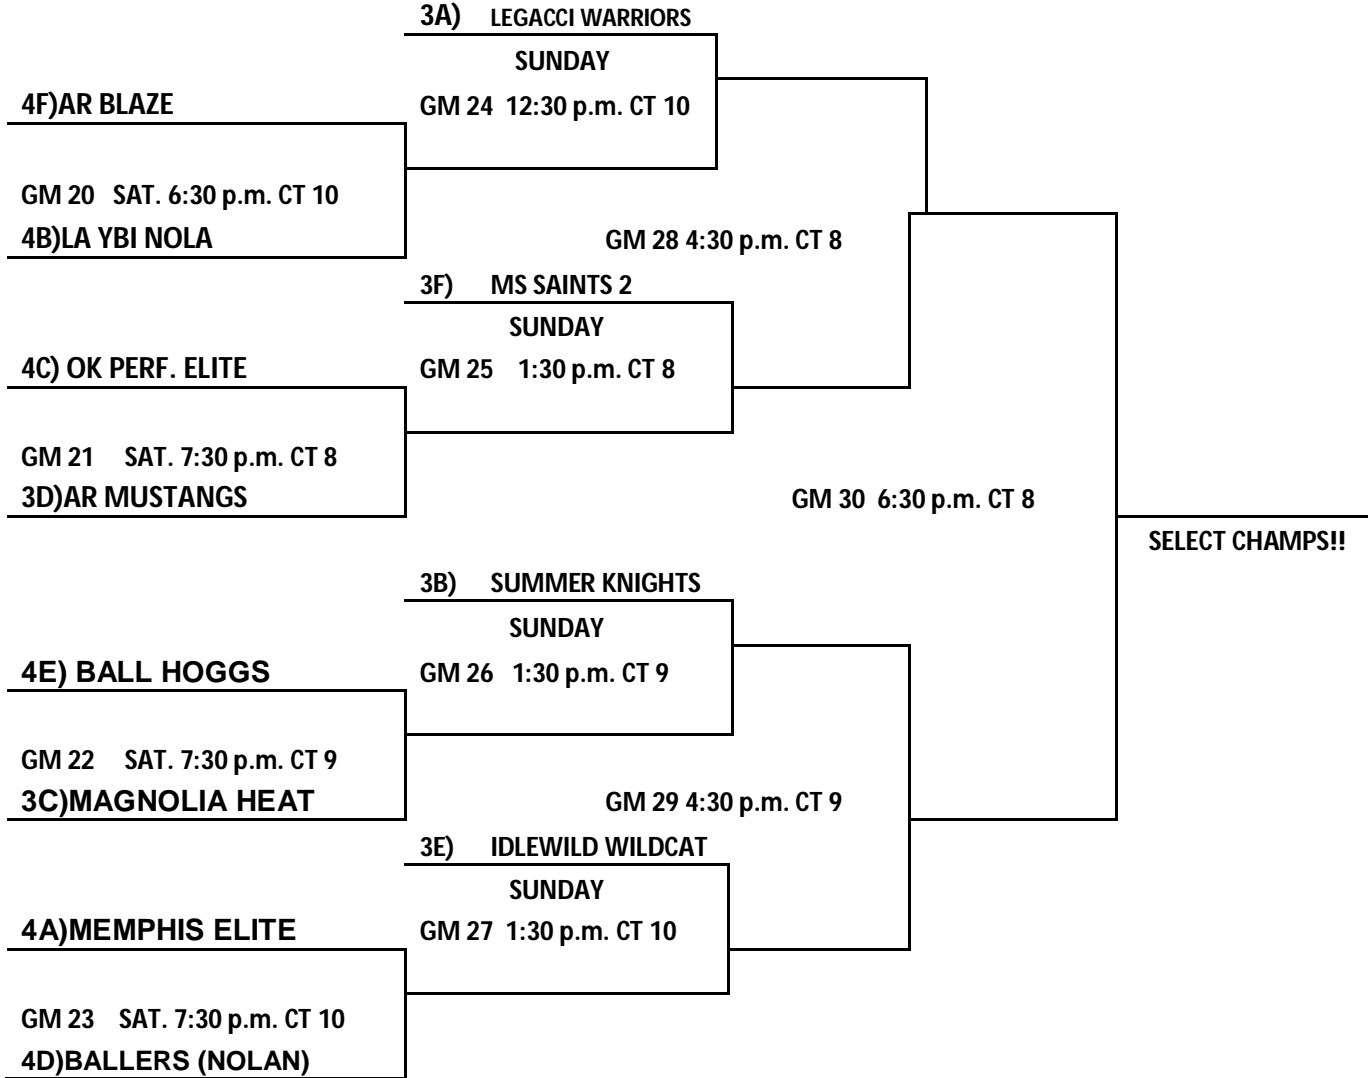

Senior Boys Select Brackets: