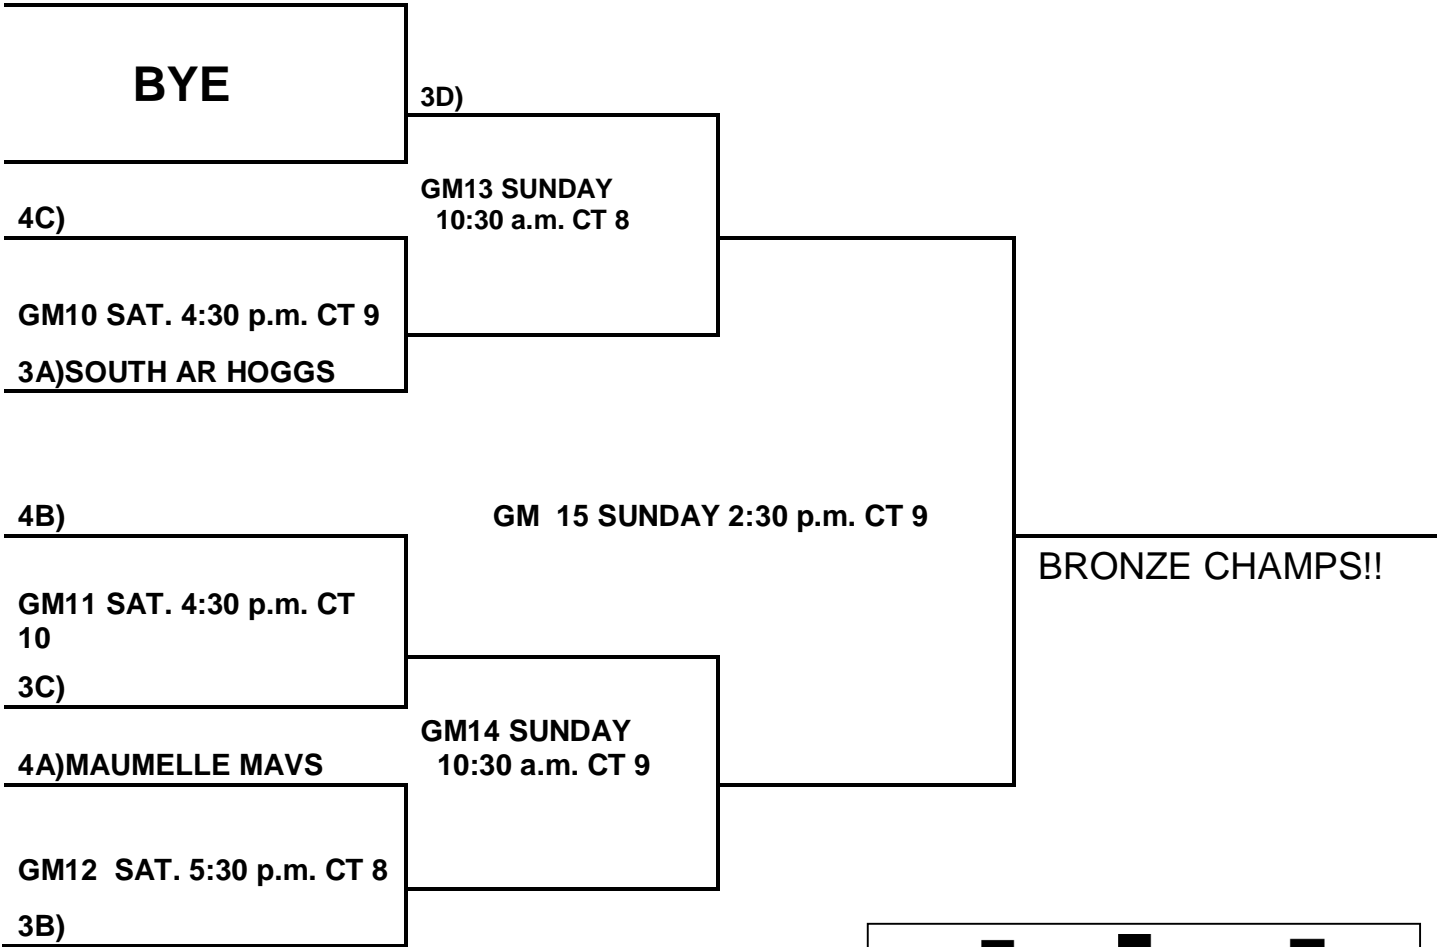

5th Grade Boys Bronze Bracket:

Consolation Games: