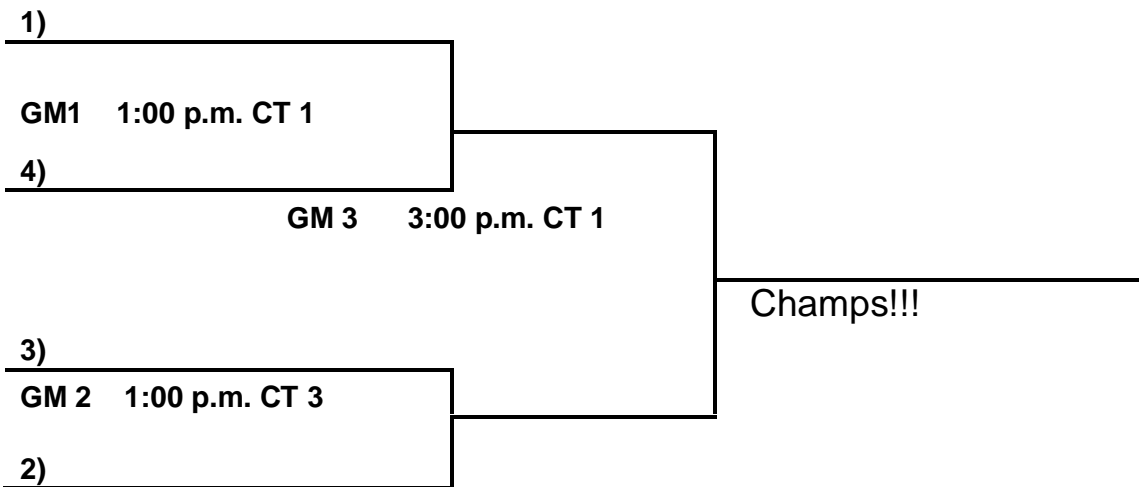

8th Grade Boys:

23. Harrison All Stars
24. Legends
25. Little Rock Blue Devils
26. J-Wright Warriors

Saturday:

- 25 V 26 12:00 p.m. CT 1
- 23 V 24 2:00 p.m. CT 1
- 24 V 25 4:00 p.m. CT 1
- 26 V 23 5:00 p.m. CT 2

Sunday Bracket:

Consolation Game:

Loser GM 1 _____ VS Loser GM 2 _____
GM4 4:00 p.m. CT 3