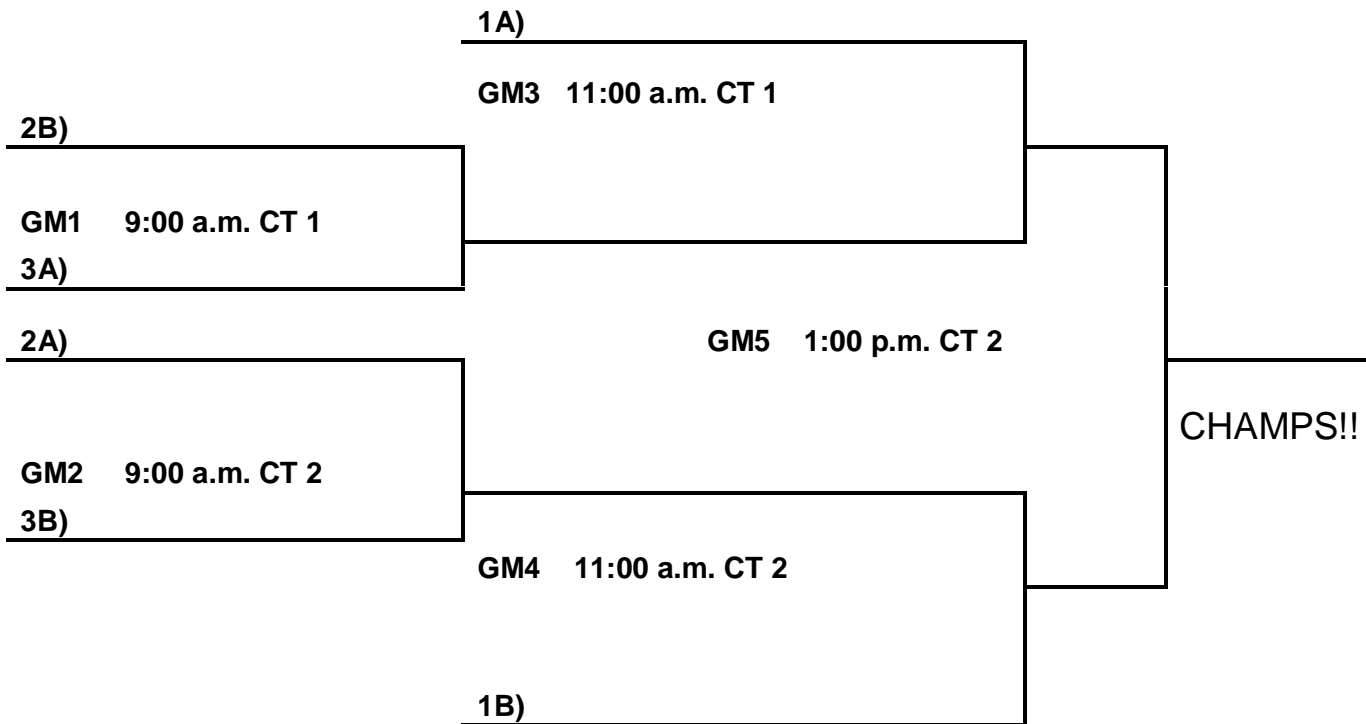

9th/10th Grade Girls:

POOL A:

5. Xtreme
6. Lady Vipers
7. Lady Warriors

POOL B:

8. Mystics
9. Chaos
10. Mavs Elite

Saturday:

- 5 V 6 10:00 a.m. CT 2
- 6 V 7 12:00 p.m. CT 2
- 9 V 10 2:00 p.m. CT 2
- 7 V 5 3:00 p.m. CT 2
- 10 V 8 4:00 p.m. CT 2
- 8 V 9 6:00 p.m. CT 2

Sunday Bracket:

Consolation Games:

- Loser GM 1 _____ VS _____ Loser GM 2
  GM 6 2:00 p.m. CT 3
- Loser GM 3 _____ VS _____ Loser GM 4
  GM 7 5:00 p.m. CT 2