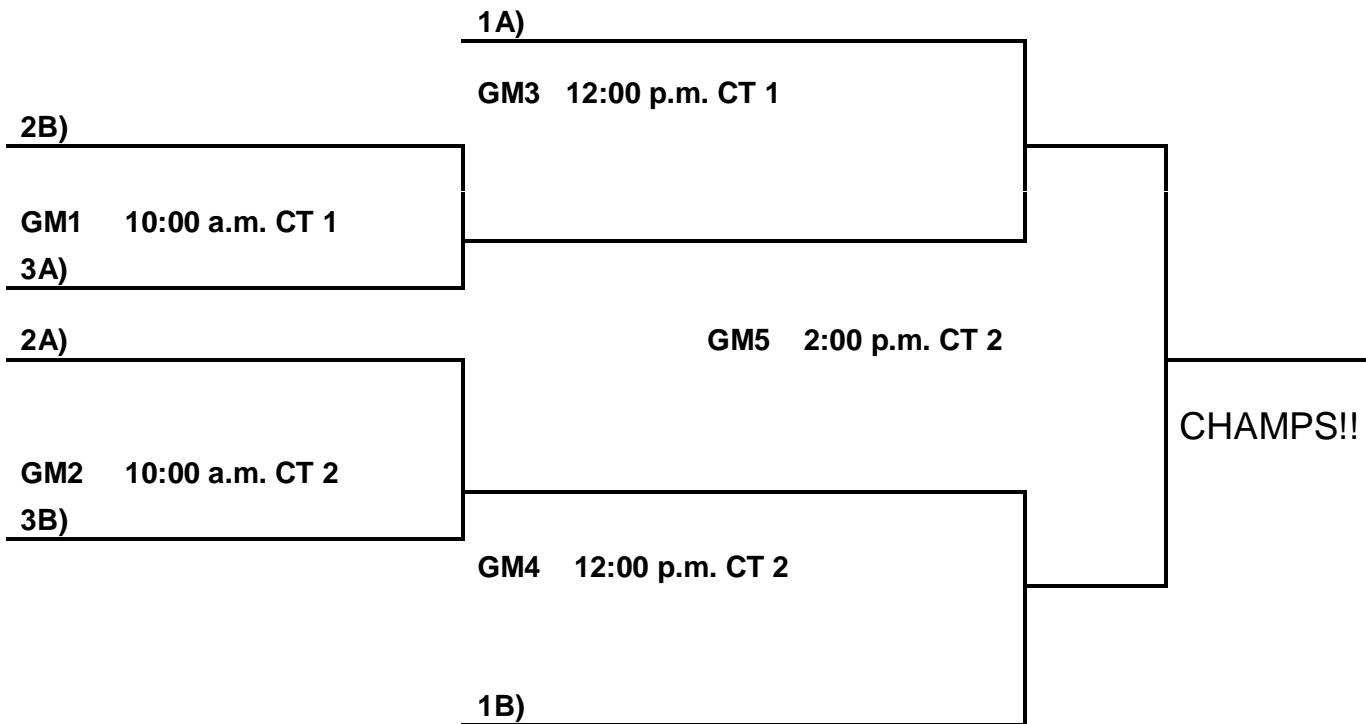

9th/10th Grade Boys:

POOL A:

27. Little Rock Blue Devils
28. Legends
29. Central Arkansas 2017

POOL B:

30. Bad Boys
31. Arkansas Ice
32. Arkansas Ballers

Saturday:

- 28 V 29 1:00 p.m. CT 1
- 30 V 31 3:00 p.m. CT 1
- 29 V 27 3:00 p.m. CT 3
- 32 V 30 5:00 p.m. CT 1
- 27 V 28 5:00 p.m. CT 3
- 31 V 32 6:30 p.m. CT 1

Sunday
Bracket:

Consolation Games:

- Loser GM 1 _____ VS _____ Loser GM 2
  GM 6 3:00 p.m. CT 2
- Loser GM 3 _____ VS _____ Loser GM 4
  GM 7 4:00 p.m. CT 2