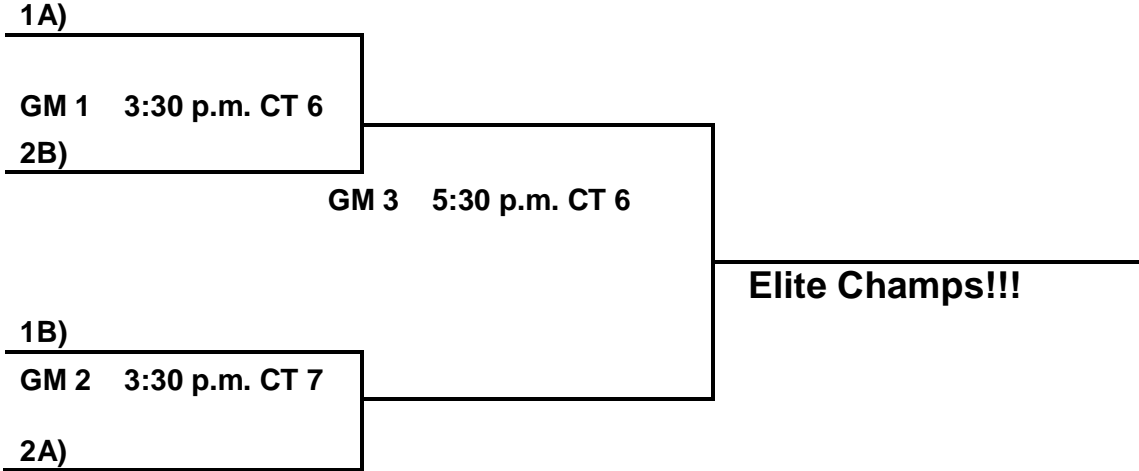

9th/10th Grade Girls Brackets:

Elite Bracket:

Consolation Game:

Loser GM #1 _____ VS Loser GM#2 _____
GM 4 4:30 p.m. CT 7