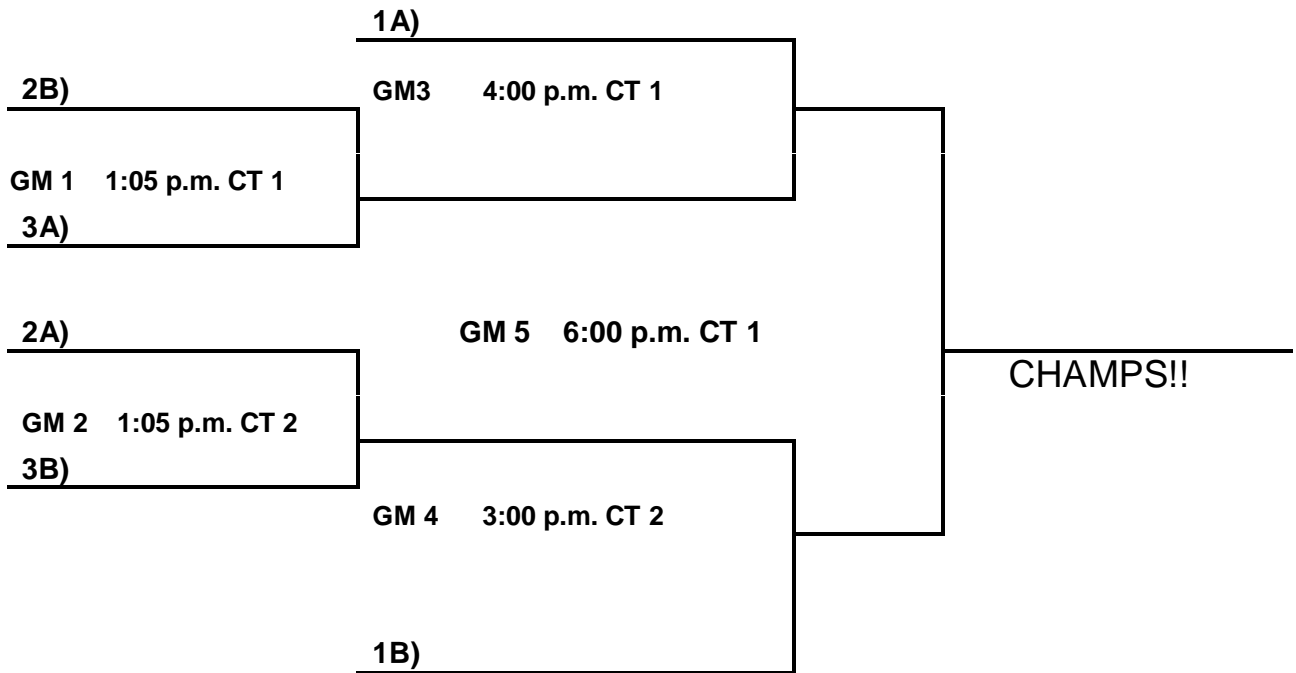

9th/10th Grade Boys:

POOL A:

65. Showtime Arkansas
66. Team David
67. Arkansas Thunder Elite

POOL B:

68. Riverhogs
69. Harrison All Stars
70. Arkansas Bucks

Saturday:

- 66 V 67   9:00 a.m. CT 1
- 67 V 65   11:00 a.m. CT 1
- 65 V 66   1:00 p.m. CT 1
- 68 V 69   5:00 p.m. CT 3
- 69 V 70   7:00 p.m. CT 3
- 70 V 68   9:00 p.m. CT 1

Consolation Games:

- Loser GM 1 _____ VS _____ Loser GM 2
- GM 6   8:00 p.m. CT 1
- Loser GM 3 _____ VS _____ Loser GM 4
- GM 7   8:00 p.m. CT 2