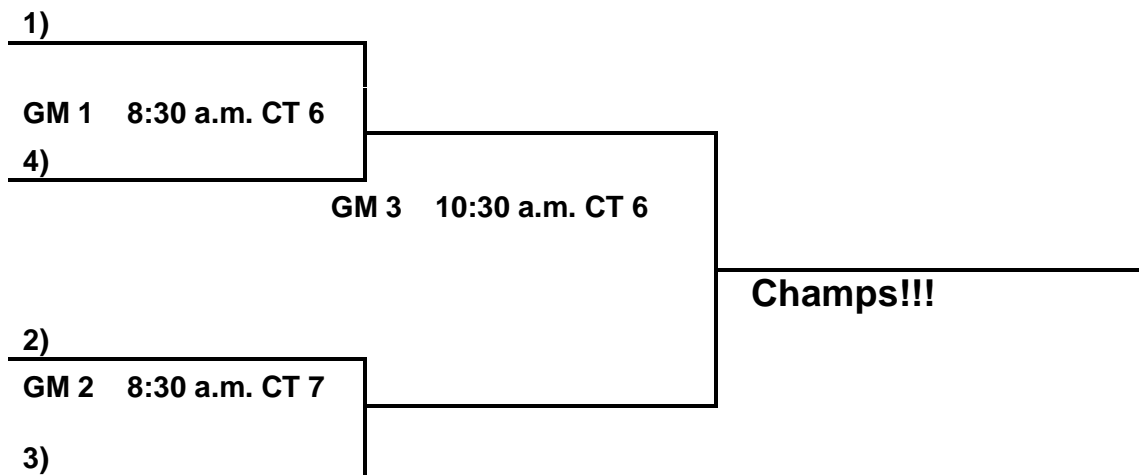

8th Grade Girls:

17. Lady Eagles
18. Fillies
19. Arkansas Matrix
20. AR Mystics

Saturday:

- 19 V 20   10:00 a.m. CT 6
- 18 V 19   12:00 p.m. CT 6
- 20 V 17   12:00 p.m. CT 7
- 17 V 18   2:00 p.m. CT 6

Sunday Bracket:

Consolation Game:

Loser GM #1 _____ VS Loser GM#2 _____
GM 4 10:30 a.m. CT 7