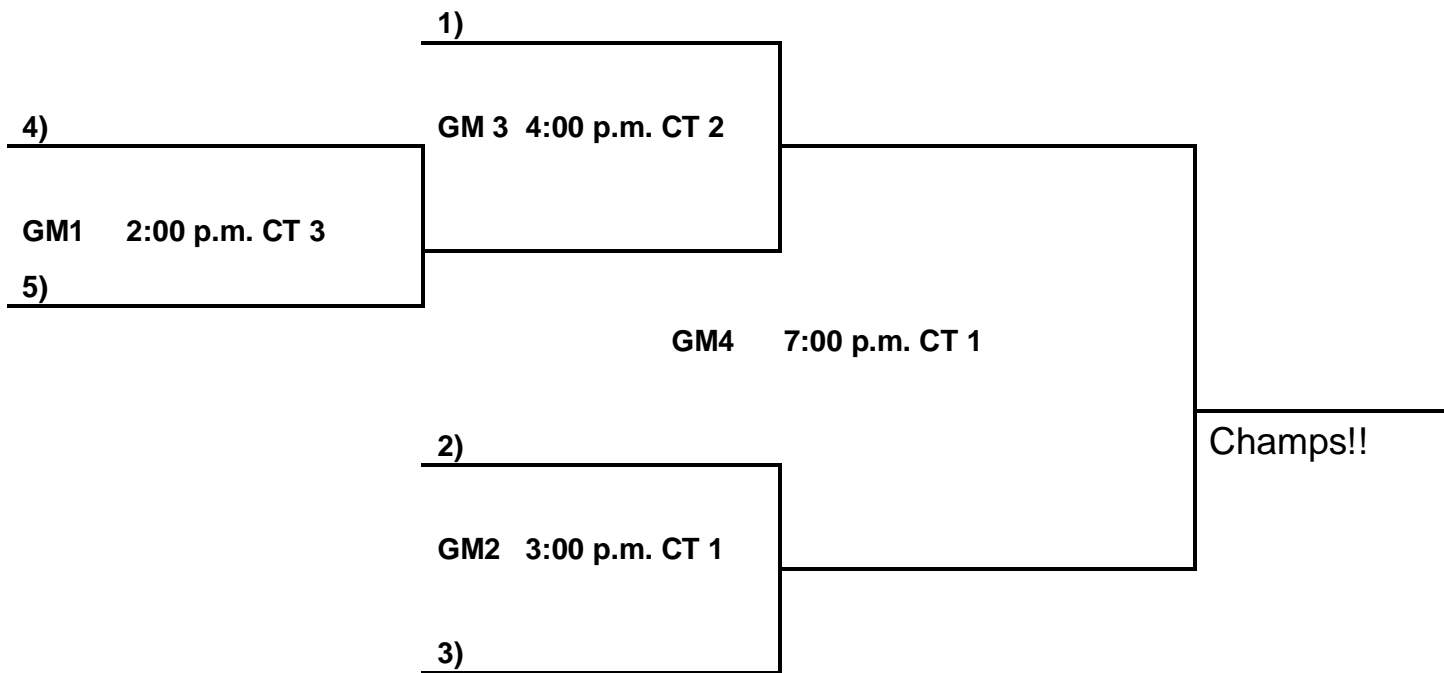

Senior Boys:

72. Summer Knights
73. Spa City Rockets
74. Arkansas Bucks
75. S.W.A.G.
76. Tune Squad

Saturday:

- 72 V 73   5:00 p.m. CT 1
- 75 V 76   6:00 p.m. CT 1
- 73 V 74   7:00 p.m. CT 1
- 76 V 72   8:00 p.m. CT 1
- 74 V 75   9:00 p.m. CT 3

Sunday Bracket:

Consolation Game:

Loser Game #1 _____ VS Loser Game #2 _____
Game 5   9:00 p.m. CT 1