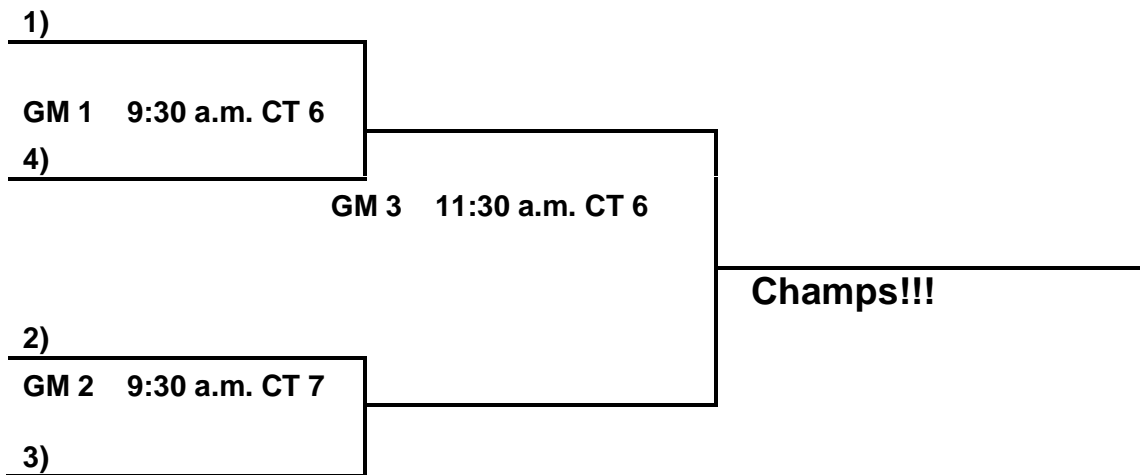

7th Grade Girls:

12. Greer's Ferry Lakers
13. Fillies
14. Pure Insanity
15. Conway Lady Bears

Saturday:

- 14 V 15 10:00 a.m. CT 7
- 13 V 14 1:00 p.m. CT 6
- 15 V 12 1:00 p.m. CT 7
- 12 V 13 3:00 p.m. CT 6

Sunday Bracket:

Consolation Game:

Loser GM #1 _____ VS Loser GM#2 _____
GM 4 11:30 a.m. CT 7