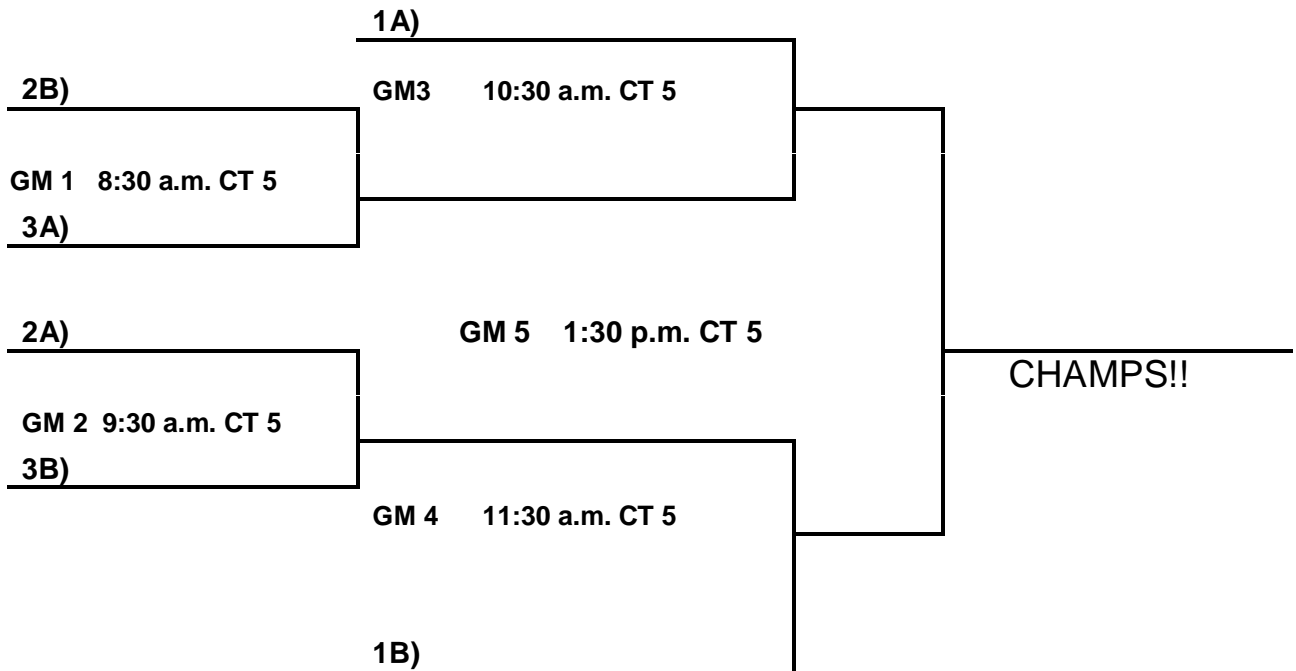

8th Grade Boys:

POOL A:

- 58. Armoured Elite
- 59. Those Guys
- 60. Little Rock Vipers

POOL B:

- 61. Ball Hawgs
- 62. Arkansas Kings
- 63. Central AR Razorbacks

Saturday:

- 62 V 63 9:00 a.m. CT 5
- 63 V 61 10:00 a.m. CT 5
- 58 V 59 11:00 a.m. CT 5
- 61 V 62 12:00 p.m. CT 5
- 59 V 60 1:00 p.m. CT 5
- 60 V 58 3:00 p.m. CT 5