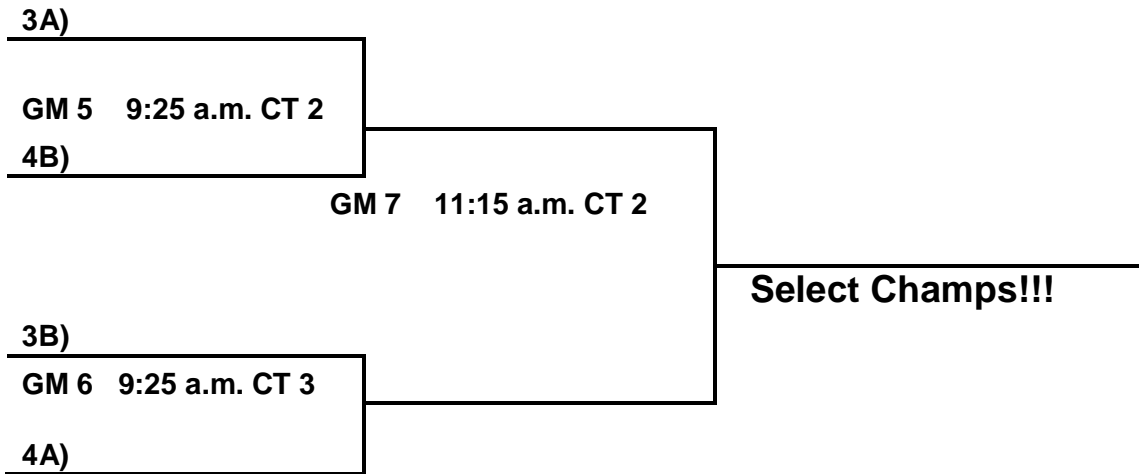

5th Grade Boys Brackets:

Elite Bracket:

Consolation Game:

Loser GM #1 _____ VS Loser GM#2 _____
GM 4 10:20 a.m. CT 3

Select Bracket:

Consolation Game:

Loser GM #5 _____ VS Loser GM#6 _____
GM 8 11:15 a.m. CT 3