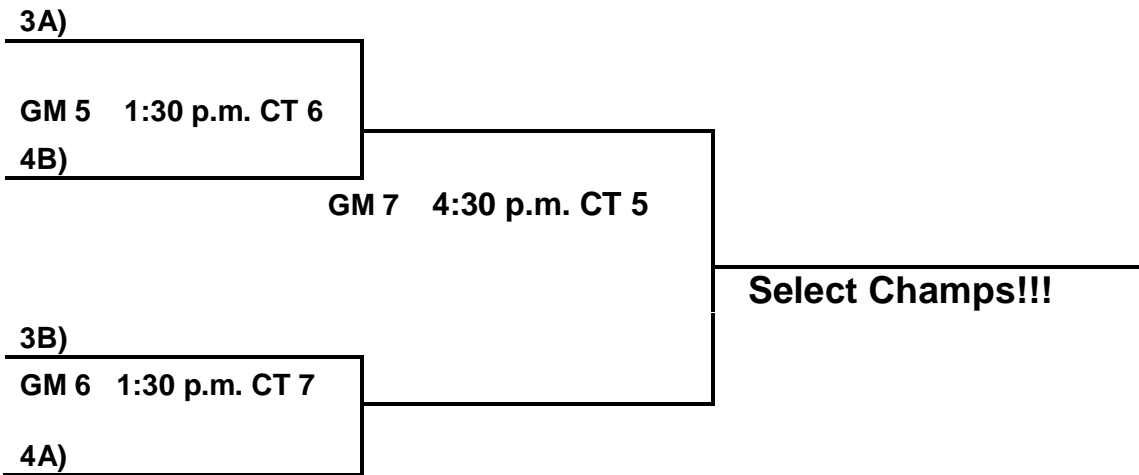

9th/10th Grade Girls Brackets:

Elite Bracket:

Consolation Game:

Loser GM #1 _____ VS Loser GM#2 _____
GM 4 4:30 p.m. CT 7

Select Bracket:

Consolation Game:

Loser GM #5 _____ VS Loser GM#6 _____
GM 8 3:30 p.m. CT 5

4th Grade Boys:

- 30. Prime Time Elite
- 31. Bryant All Stars
- 32. AR Fireballs
- 33. ARL Elite

Saturday:

- 32 V 33 9:45 a.m. CT 2
- 30 V 31 12:30 p.m. CT 2
- 33 V 30 2:20 p.m. CT 2
- 31 V 32 3:00 p.m. CT 1