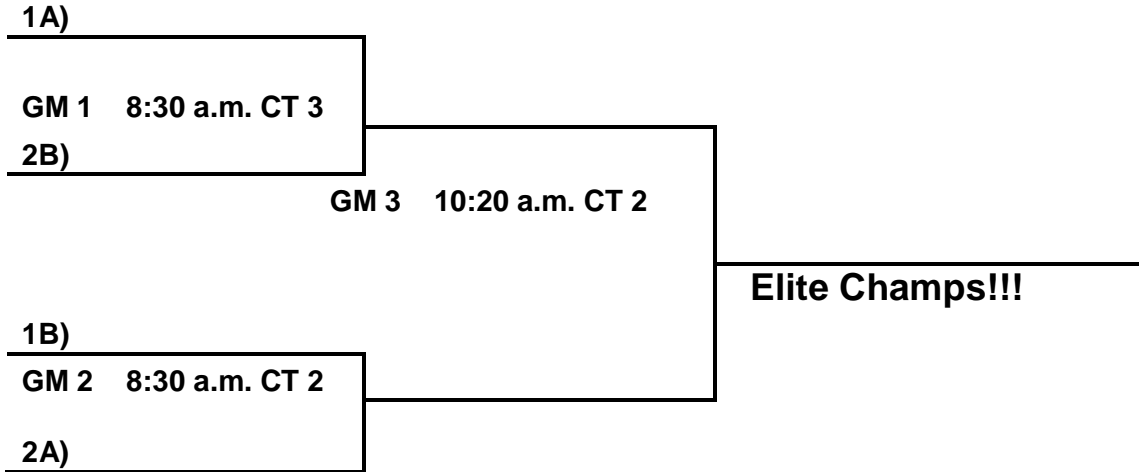

5th Grade Boys Brackets:

Elite Bracket:

Consolation Game:

Loser GM #1 _____ VS Loser GM#2 _____
GM 4 10:20 a.m. CT 3