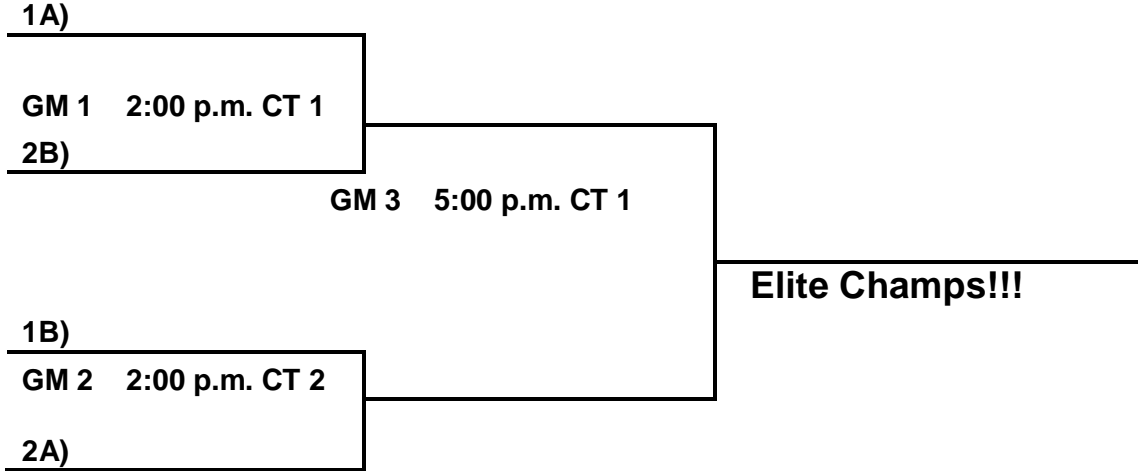

7th Grade Boys Brackets:

Elite Bracket:

Consolation Game:

Loser GM #1 _____ VS Loser GM#2 _____
GM 4 5:00 p.m. CT 2