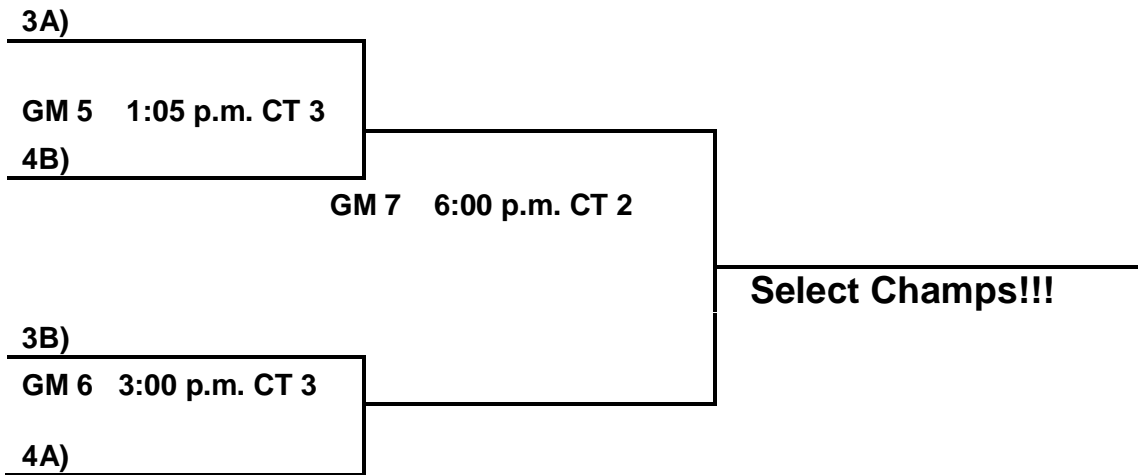

7th Grade Boys Brackets:

Elite Bracket:

Consolation Game:

Loser GM #1 _____ VS Loser GM#2 _____
GM 4 5:00 p.m. CT 2

Select Bracket:

Consolation Game:

Loser GM #5 _____ VS Loser GM#6 _____
GM 8 7:00 p.m. CT 2