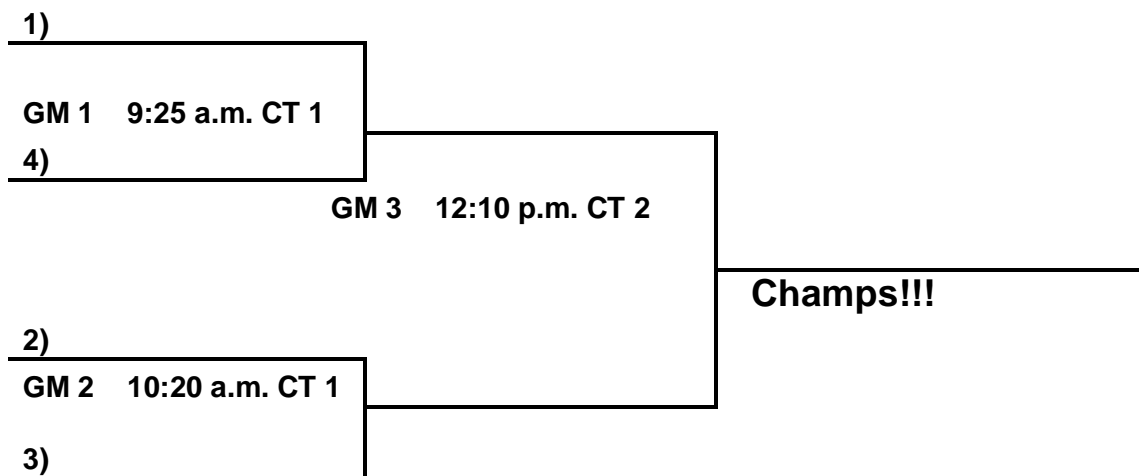

4th Grade Boys:

30. Prime Time Elite
31. Bryant All Stars
32. AR Fireballs
33. ARL Elite

Saturday:

- 32 V 33   9:45 a.m. CT 2
- 30 V 31   12:30 p.m. CT 2
- 33 V 30   2:20 p.m. CT 2
- 31 V 32   3:00 p.m. CT 1

Sunday Bracket:

Consolation Game:

Loser GM #1 _____ VS Loser GM#2 _____
GM 4 12:10 p.m. CT 3