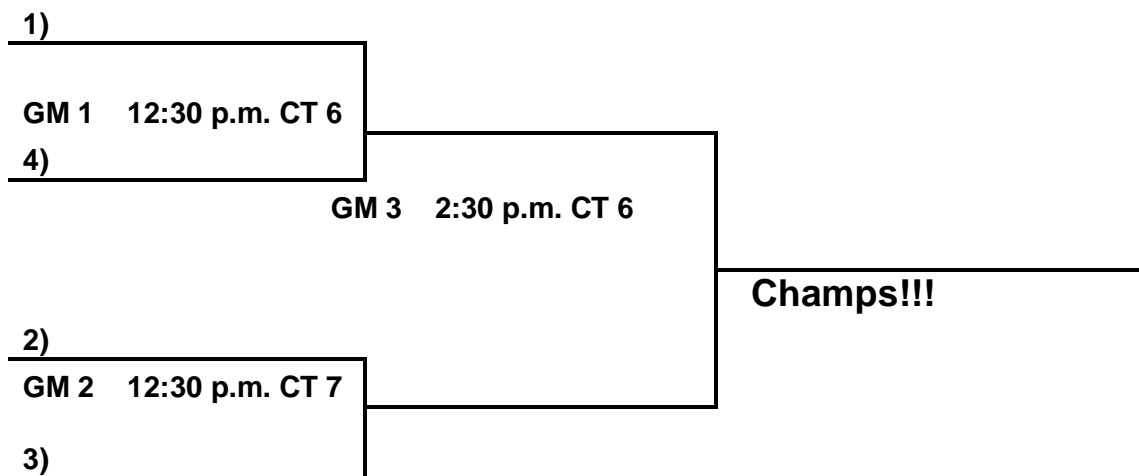

6th Grade Girls:

6. Ball Hawgs
7. Fillies
8. Hoop Divas
9. Little Rock Thunder

Saturday:

- 9 V 6 3:00 p.m. CT 7
- 7 V 8 4:00 p.m. CT 6
- 8 V 9 6:00 p.m. CT 6
- 6 V 7 7:00 p.m. CT 7

Sunday Bracket:

Consolation Game:

Loser GM #1 _____ VS Loser GM#2 _____
GM 4 2:30 p.m. CT 7