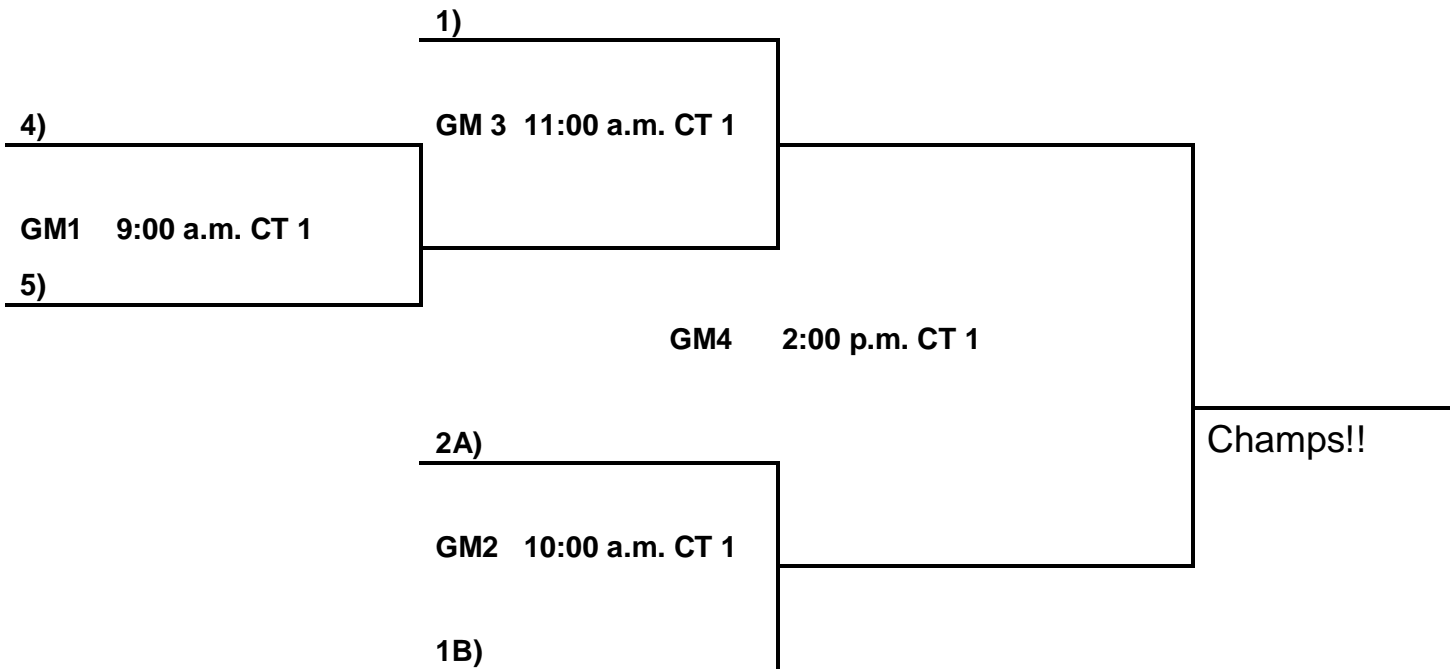

Senior Boys:

70. Jayhawks
71. Cabot Panthers
72. Little Rock Blue Devils II
73. Monticello Ballers Elite
74. Arkansas Spartans

Saturday:

- 71 V 72   9:00 a.m. CT 3
- 70 V 71   11:00 a.m. CT 3
- 72 V 73   1:00 p.m. CT 3
- 74 V 70   2:00 p.m. CT 4
- 73 V 74   5:00 p.m. CT 3

Sunday Bracket:

Consolation Game:

Loser Game #1 _____ VS Loser Game #2 _____
Game 5 12:00 p.m. CT 1