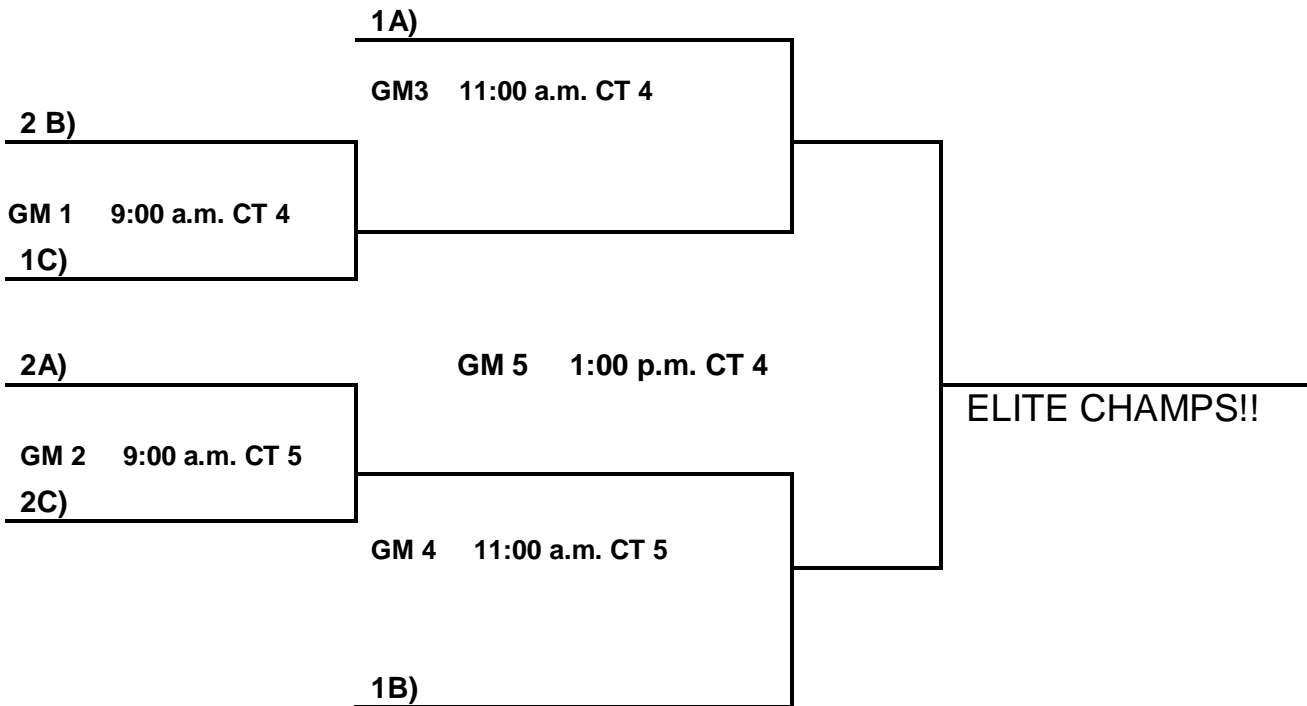

POOL B:

- 23. Big Red
- 24. Arkansas Rain Makers
- 25. Lady Cardinals

POOL C:

- 26. Flash
- 27. Arkansas Intensity
- 28. Fillies

Saturday:

- | | |
|---------|-----------------|
| 28 V 26 | 9:00 a.m. CT 5 |
| 23 V 24 | 10:00 a.m. CT 1 |
| 20 V 21 | 10:00 a.m. CT 3 |
| 26 V 27 | 11:00 a.m. CT 4 |
| 24 V 25 | 12:00 p.m. CT 1 |
| 21 V 22 | 12:00 p.m. CT 3 |
| 27 V 28 | 1:00 p.m. CT 5 |
| 25 V 23 | 2:00 p.m. CT 1 |
| 22 V 20 | 2:00 p.m. CT 3 |

9th/10th Grade Girls Brackets:

Elite Bracket:

Consolation Games:

Select Bracket:

Consolation Games:

Senior Girls:

POOL A:

- 30. Lady Bisons
- 31. Pride
- 32. Jammers