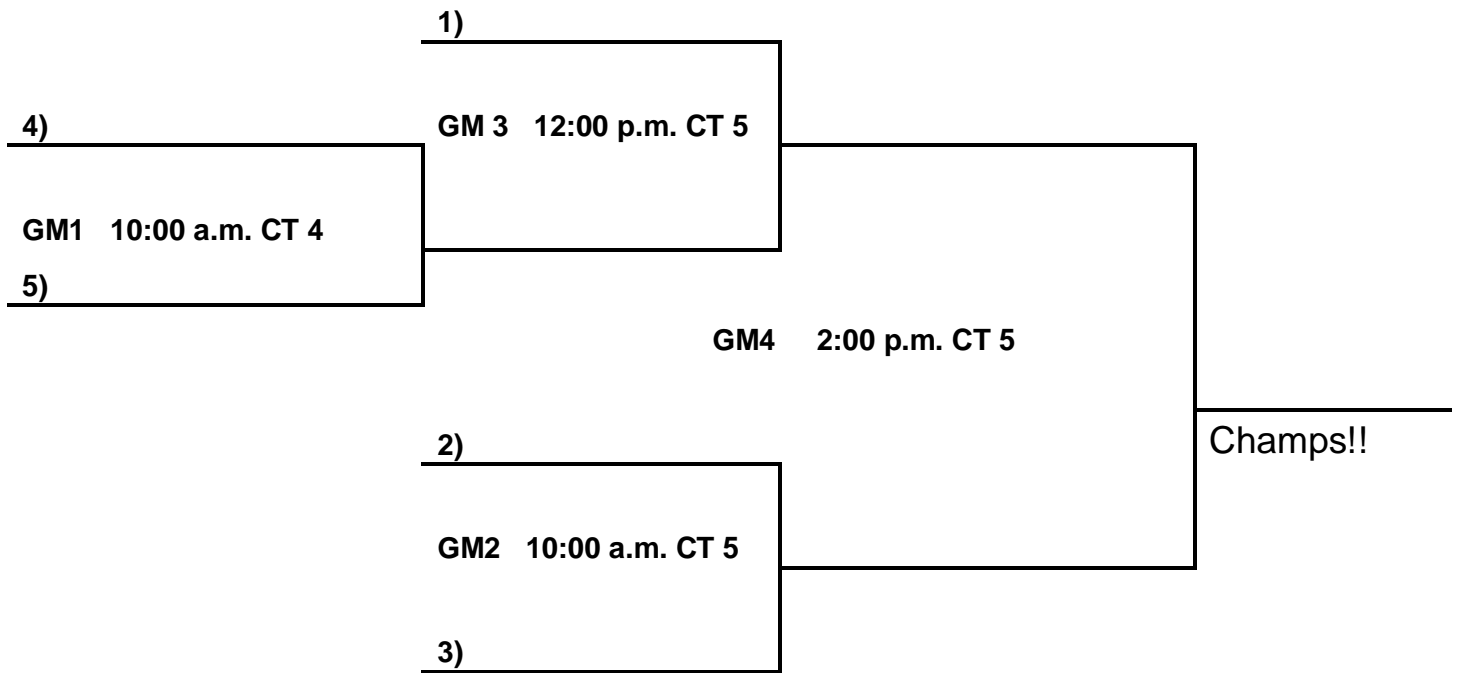

5th/6th Grade Girls:

1. Beebe Shock
2. Lady Devils
3. Little Rock Thunder
4. Hoop Divas
5. Fillies

Saturday:

- 2 V 3 9:00 a.m. CT 4
- 4 V 5 10:00 a.m. CT 5
- 3 V 4 12:00 p.m. CT 5
- 1 V 2 1:00 p.m. CT 4
- 5 V 1 3:00 p.m. CT 5

Bracket:

Sunday Consolation Game:

Loser Game #1 _____ VS Loser Game #2 _____
Game 5 2:00 p.m. CT 6