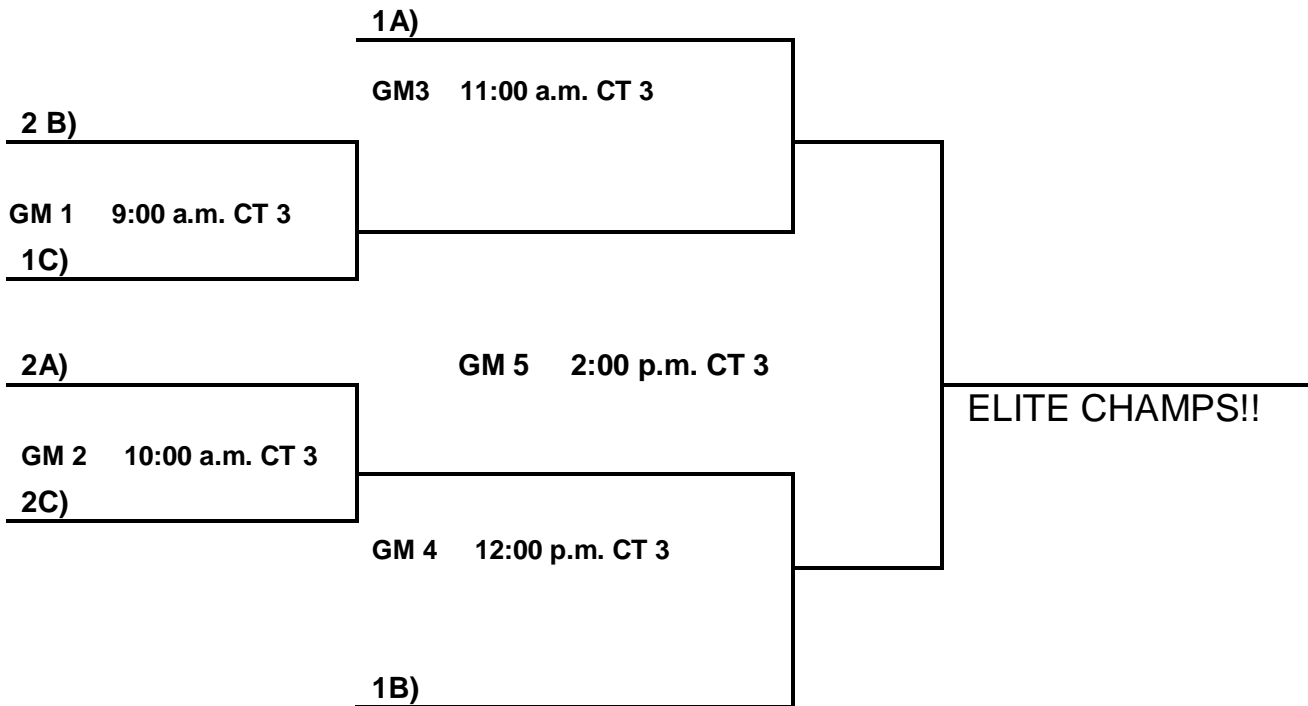

7th/8th Grade Girls Brackets:

Elite Bracket: