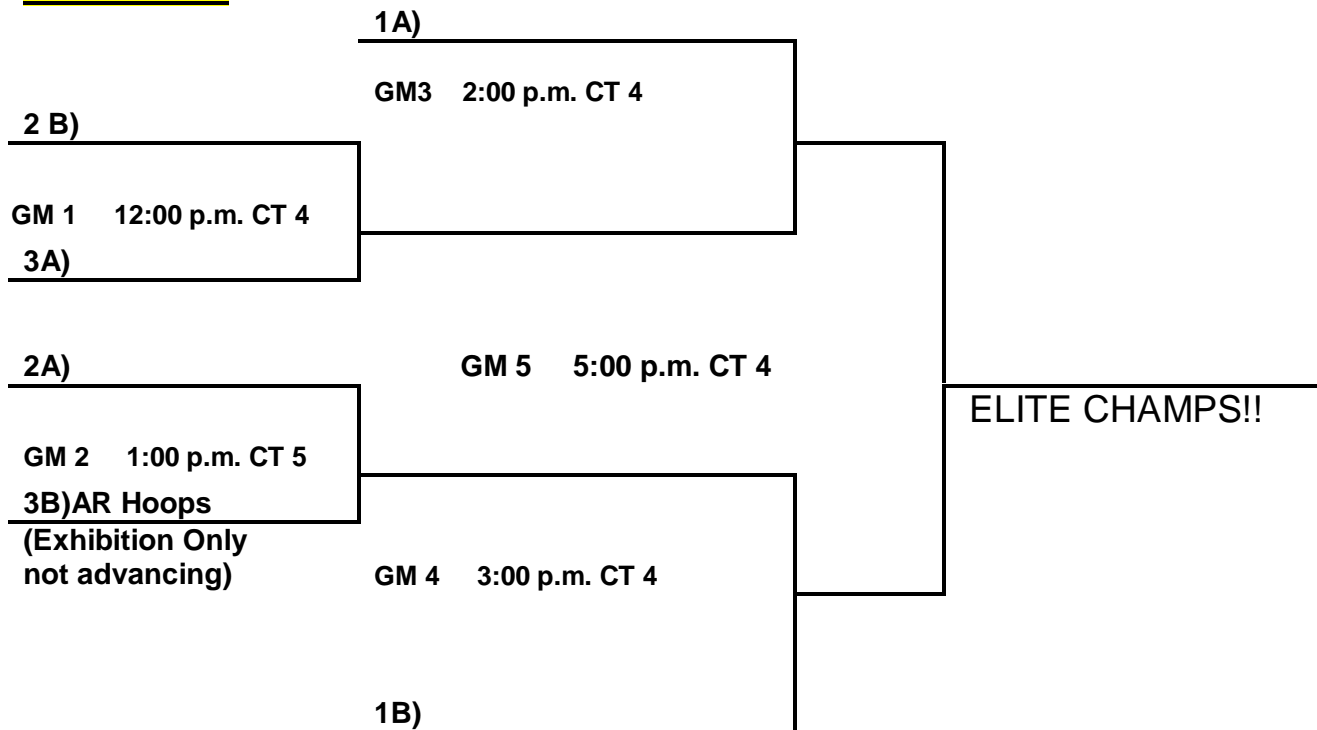

Senior Girls:

POOL A:

30. Lady Bisons
31. Pride
32. Jammers

POOL B:

33. Monticello Ballers Elite
34. BMG (Saturday Only)
35. Lady Fusion Elite

Saturday:

- 30 V 31 4:00 p.m. CT 4
- 33 V 34 4:00 p.m. CT 5
- 31 V 22 6:00 p.m. CT 4
- 34 V 35 6:00 p.m. CT 5
- 32 V 30 8:00 p.m. CT 4
- 35 V 33 8:00 p.m. CT 5

Elite Bracket:

Consolation Games:

- Loser GM 1 _____ VS Arkansas Hoops Loser GM 2
- GM 6 3:00 p.m. CT 5
- Loser GM 3 _____ VS Arkansas Hoops Loser GM 4
- GM 7 4:00 p.m. CT 4