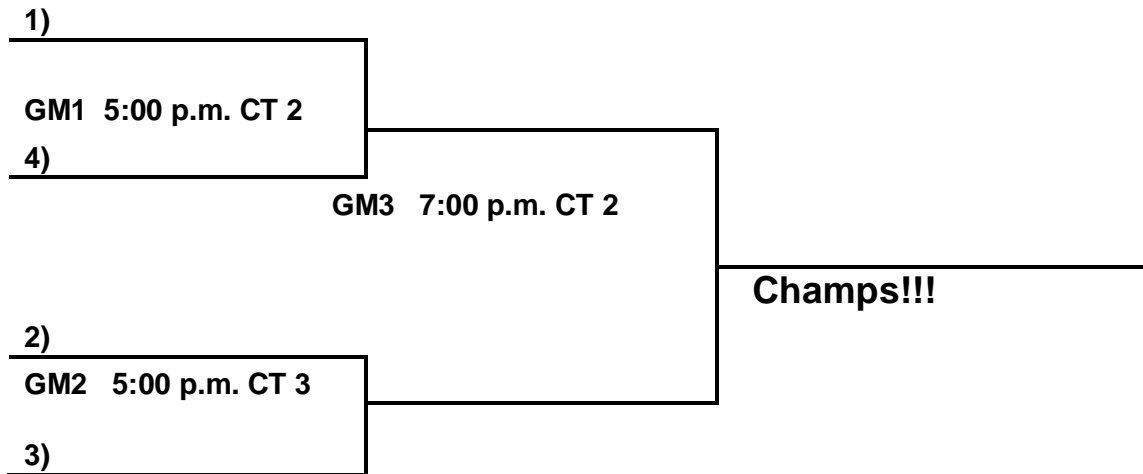

Saturday Bracket:

Junior Varsity/High School Girls:

- 5. Ramblin Eagles
- 6. AR Mavericks
- 7. Fat City
- 8. NEA Lady Extreme
- 9. AR Sting

Saturday:

- 8 V 9 10:00 a.m. CT 1
- 6 V 7 12:00 p.m. CT 1
- 7 V 8 2:00 p.m. CT 1
- 9 V 5 2:00 p.m. CT 2
- 5 V 6 4:00 p.m. CT 1

High School Girls Championship Game Saturday:

Arkansas Sting VS NEA Lady Extreme
4:00 p.m. CT 2

Junior Varsity Girls Saturday Bracket:

6th Grade Boys:

- 12. Cabot Panthers
- 13. Arkansas Tarheels
- 14. Rockets
- 15. Armoured Elite

Saturday:

- 15 V 12 10:00 a.m. CT 2
- 14 V 15 12:00 p.m. CT 2
- 12 V 13 1:00 p.m. CT 3
- 13 V 14 3:00 p.m. CT 3

Saturday Bracket :

7th/8th Grade Boys:

- 17. Arkansas Elite
- 18. Panthers
- 19. Beebe

Saturday: