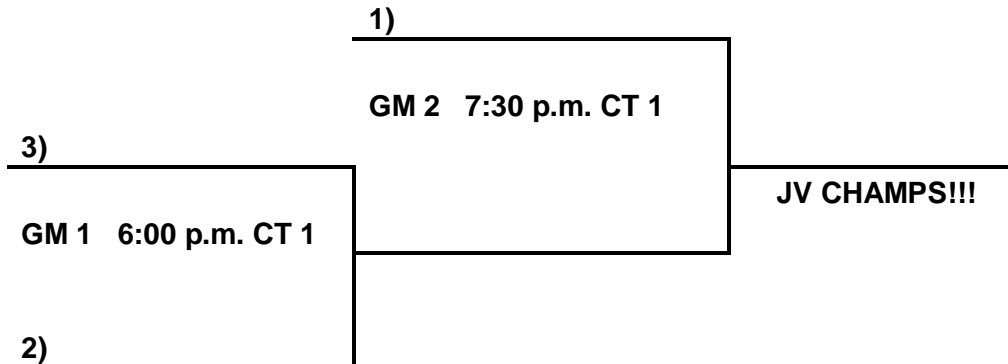

Junior Varsity Girls Saturday Bracket: