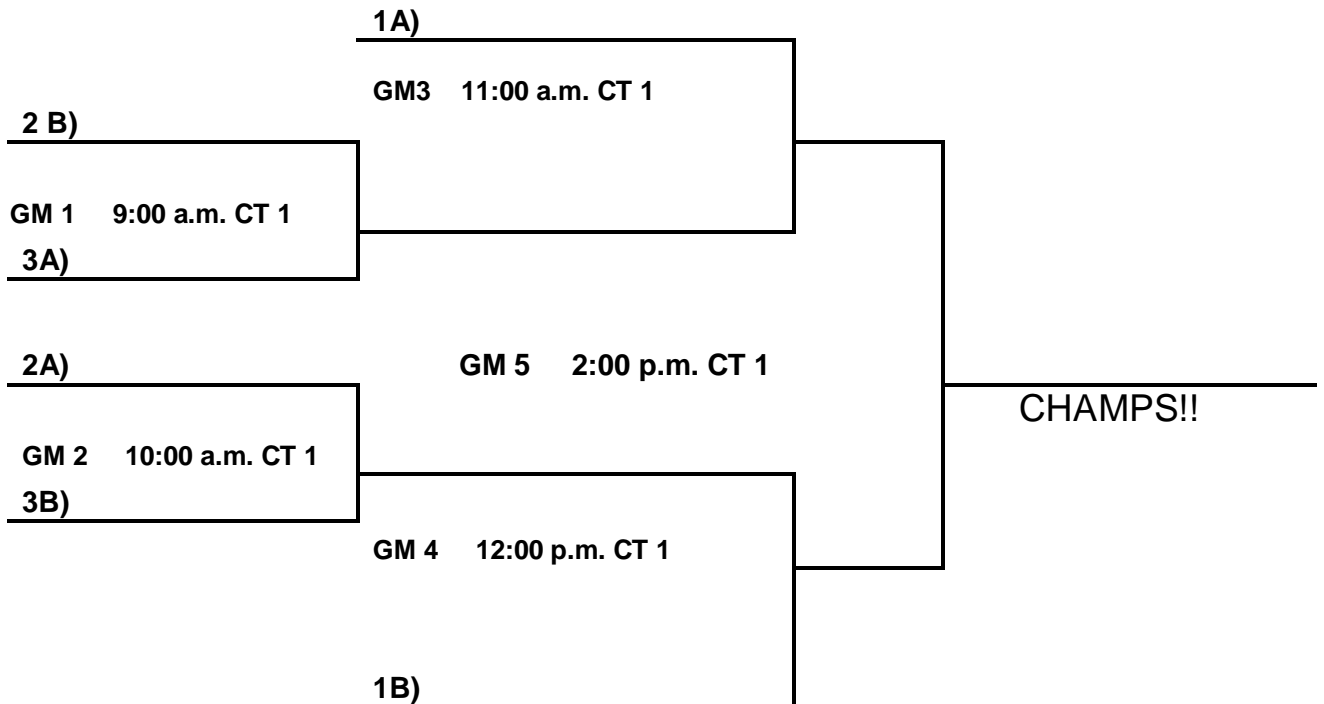

Sunday Bracket:

Consolation Games:

Loser GM 1 _____ VS _____ Loser GM 2
GM 6 1:00 p.m. CT 1