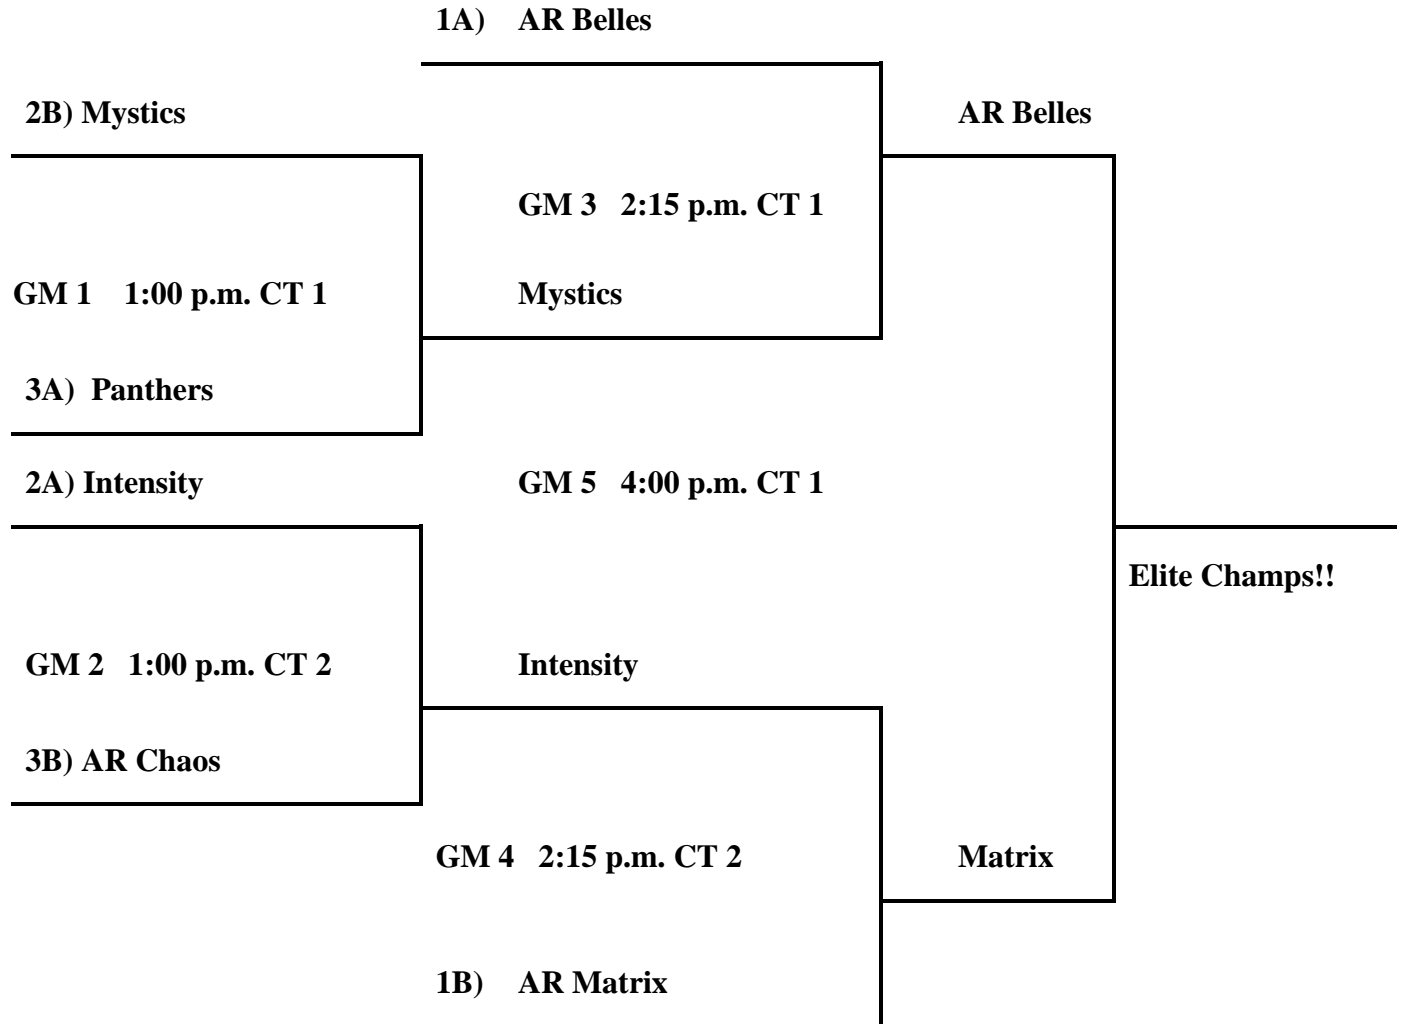

HOOPPLAY USA.COM

9th/10th Grade Girls:

Sunday: