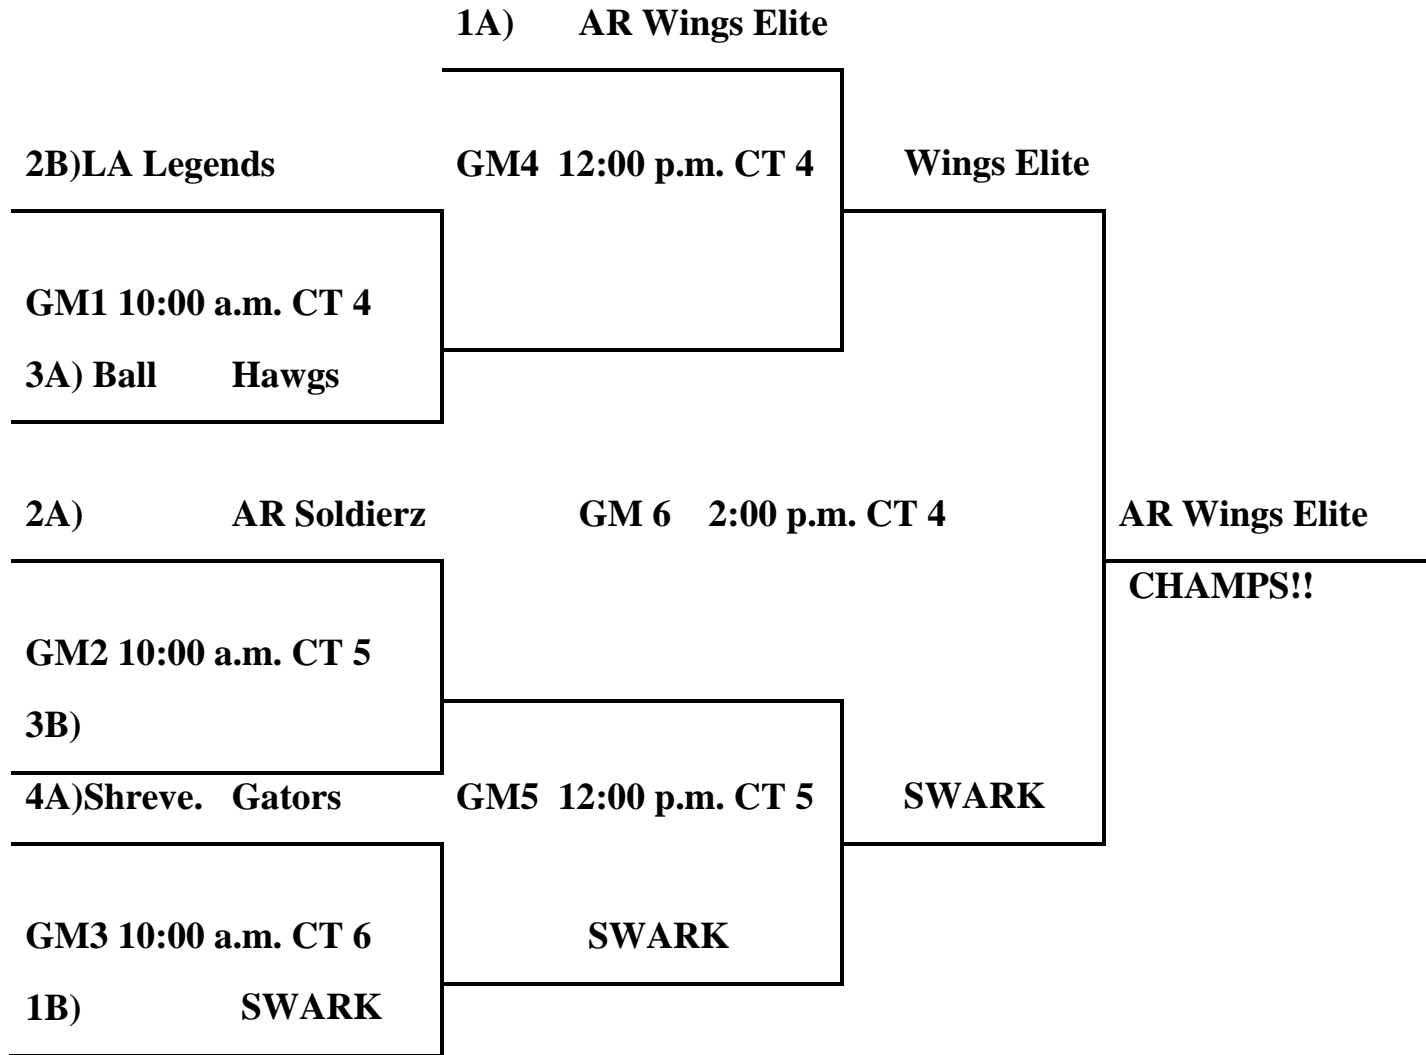

HOOPPLAY USA.COM

9th/10th Grade Boys:

Consolation Games:

Loser GM 1) _____ V _____ (Loser GM 2)

GM 7 5:00 p.m. CT 6

Loser GM 3) _____ V _____ (Loser GM 4)

GM 8 6:00 p.m. CT 6