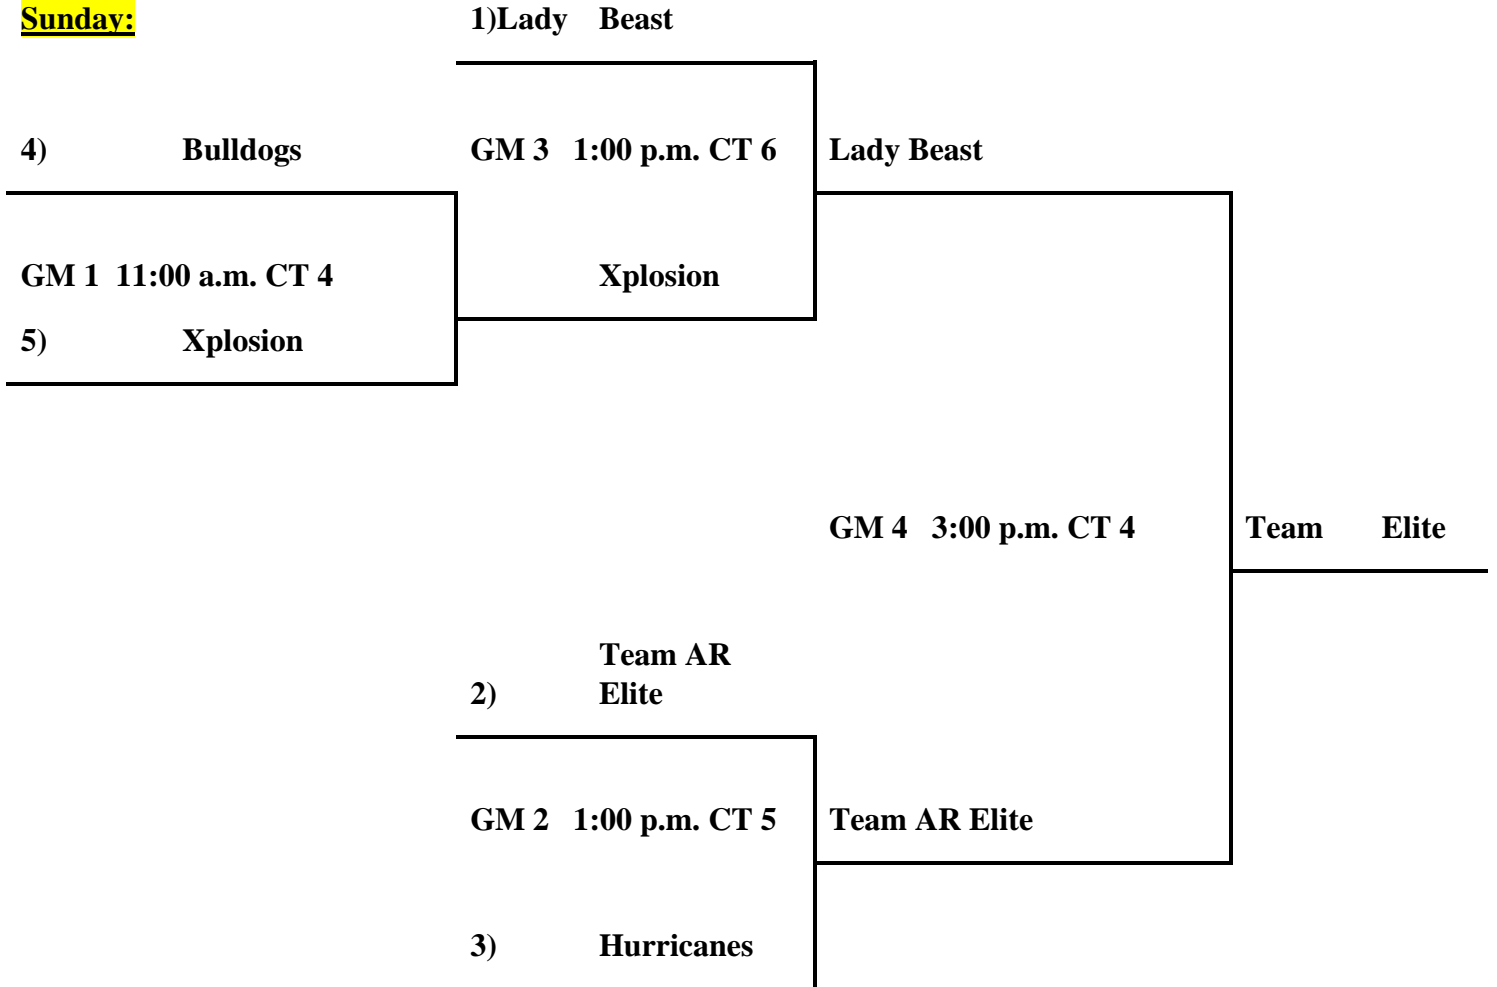

Sunday:

Consolation Games:

Loser GM 1) _____ V _____ (Loser GM 2)

GM 5 4:00 p.m. CT 5