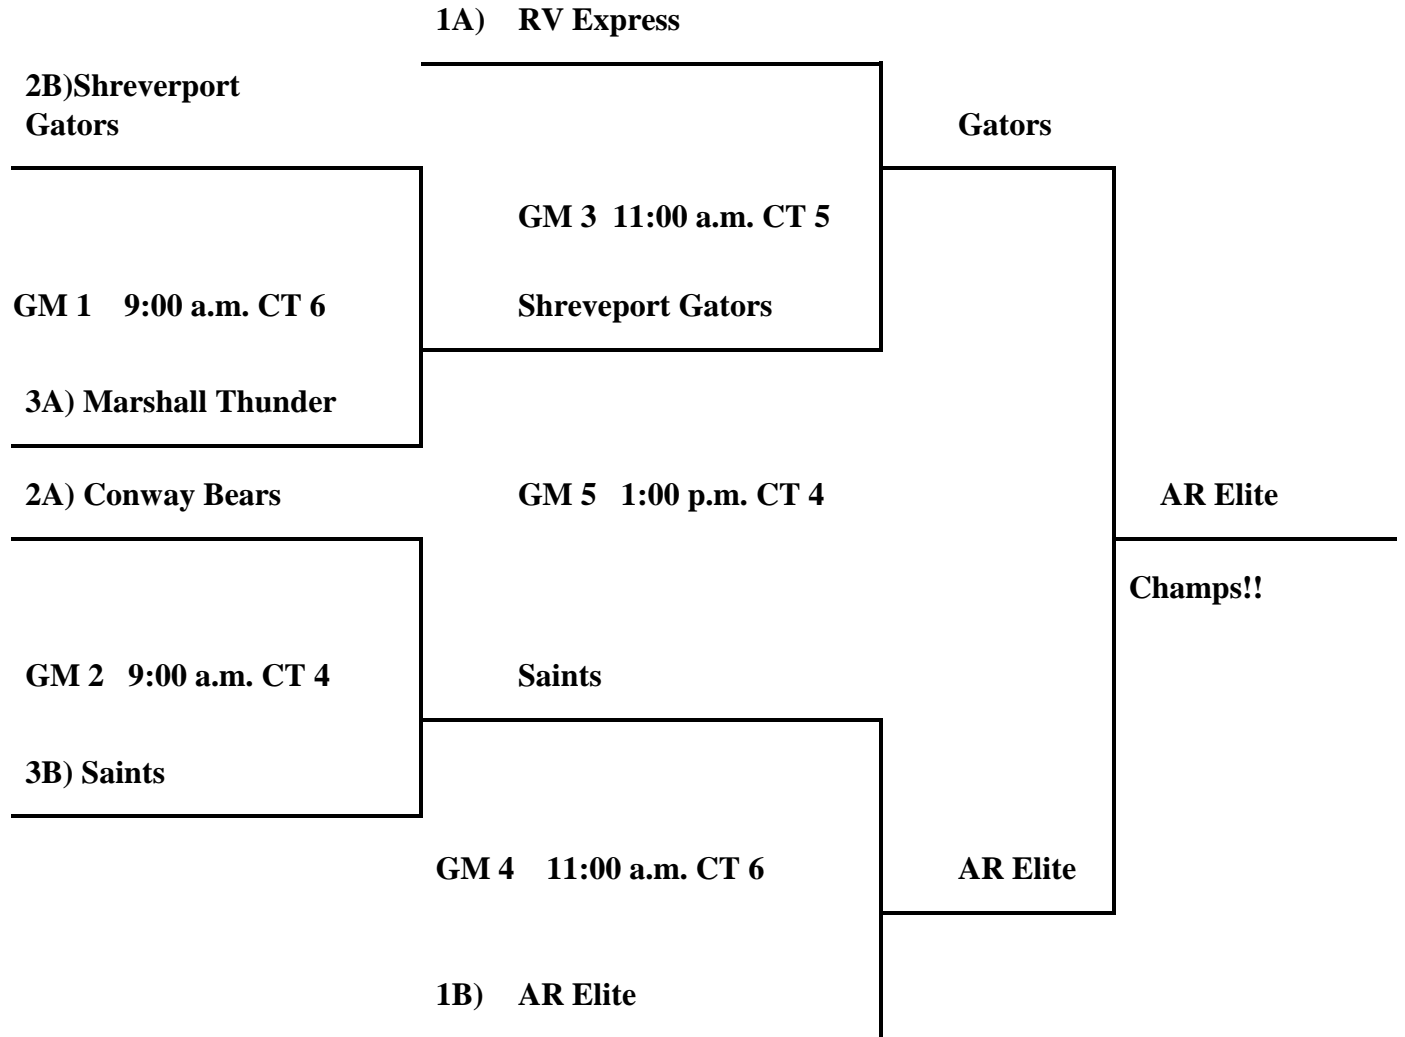

Sunday:

Consolation Games:

Loser GM 1) _____ V _____ (Loser GM 2)

GM 6 5:00 p.m. CT 5