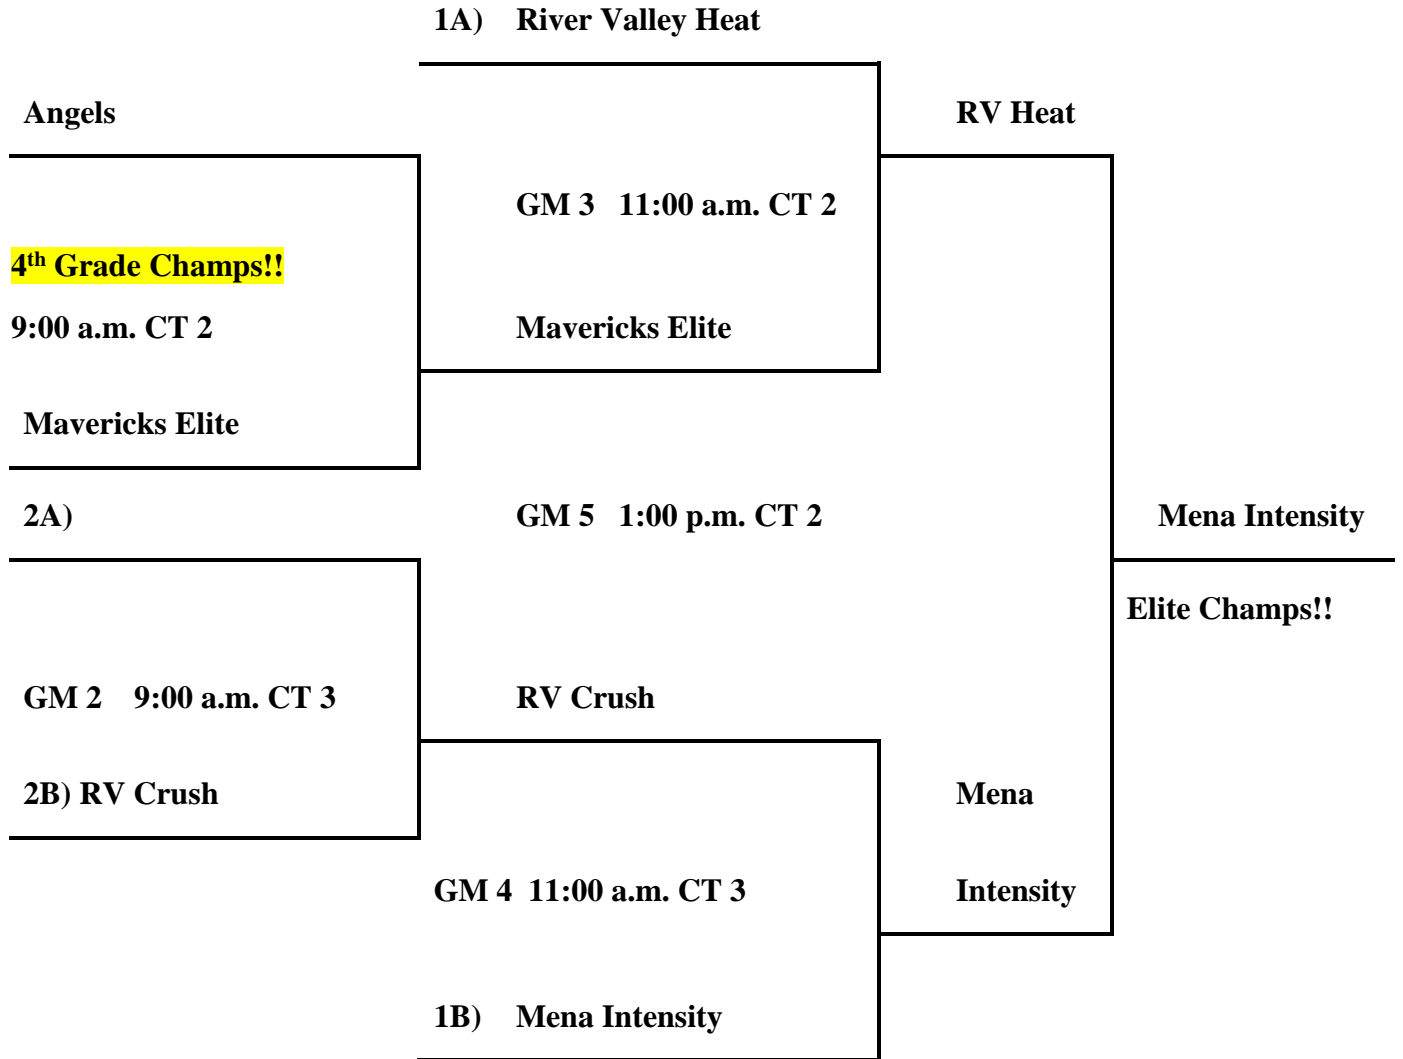

HOOPPLAY USA.COM

4th/5th Grade Girls:

Consolation Games:

Loser GM 3) Angels V RV Crush (Loser GM 4)

GM 7 3:00 p.m. CT 2