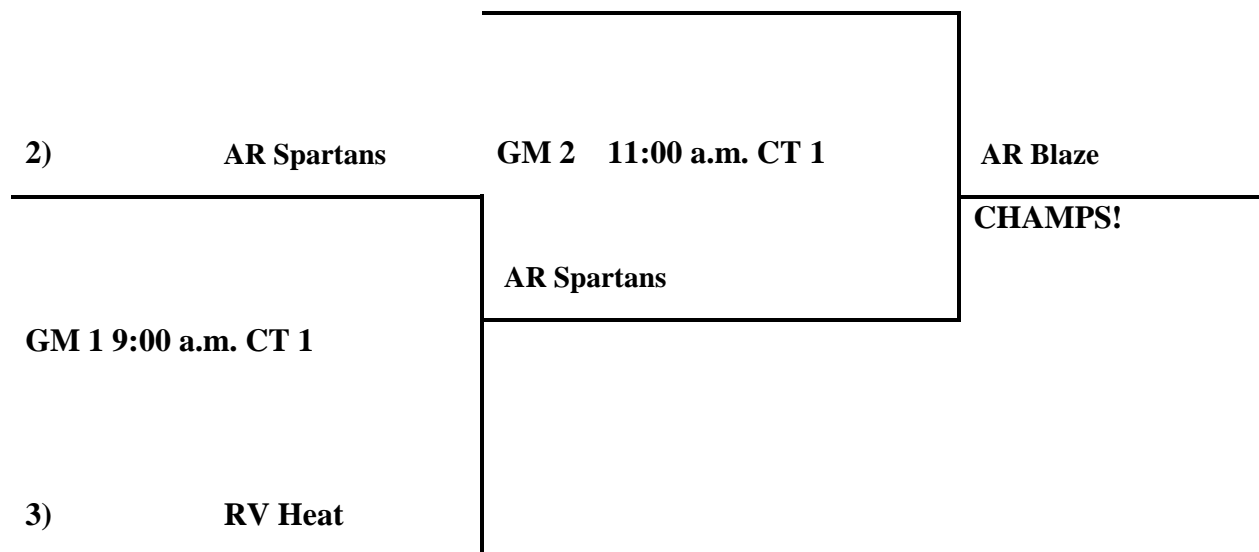

Saturday:

36 v 34 11:00 a.m. CT 3+15

35 v 36 1:00 p.m. CT 3

34 v 35 4:00 p.m. CT 1

Sunday:

1) AR Blaze

Consolation Games:

Loser GM 1) _____ V _____ (#1 Seed)