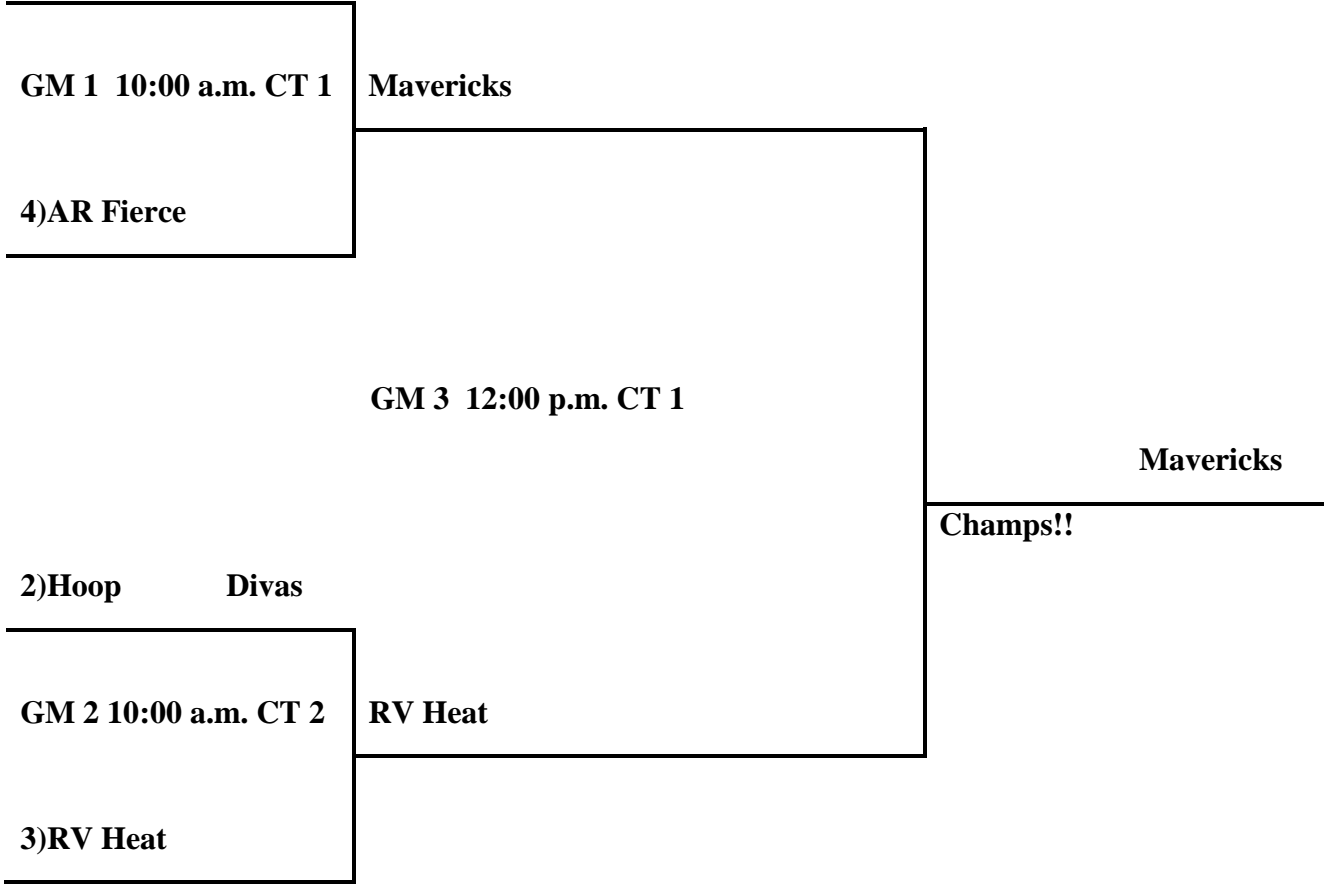

Saturday:

- 11 v 12 3:00 p.m. CT 3+15
- 14 v 15 4:00 p.m. CT 3+2
- 16 v 11 5:00 p.m. CT 1
- 12 v 13 5:00 p.m. CT 3
- 13 v 14 6:20 p.m. CT 2
- 15 v 16 6:20 p.m. CT 3

Sunday:

1)Mavericks

Consolation Games:

Loser GM 1) AR Fierce V Hoop Divas (Loser GM 2