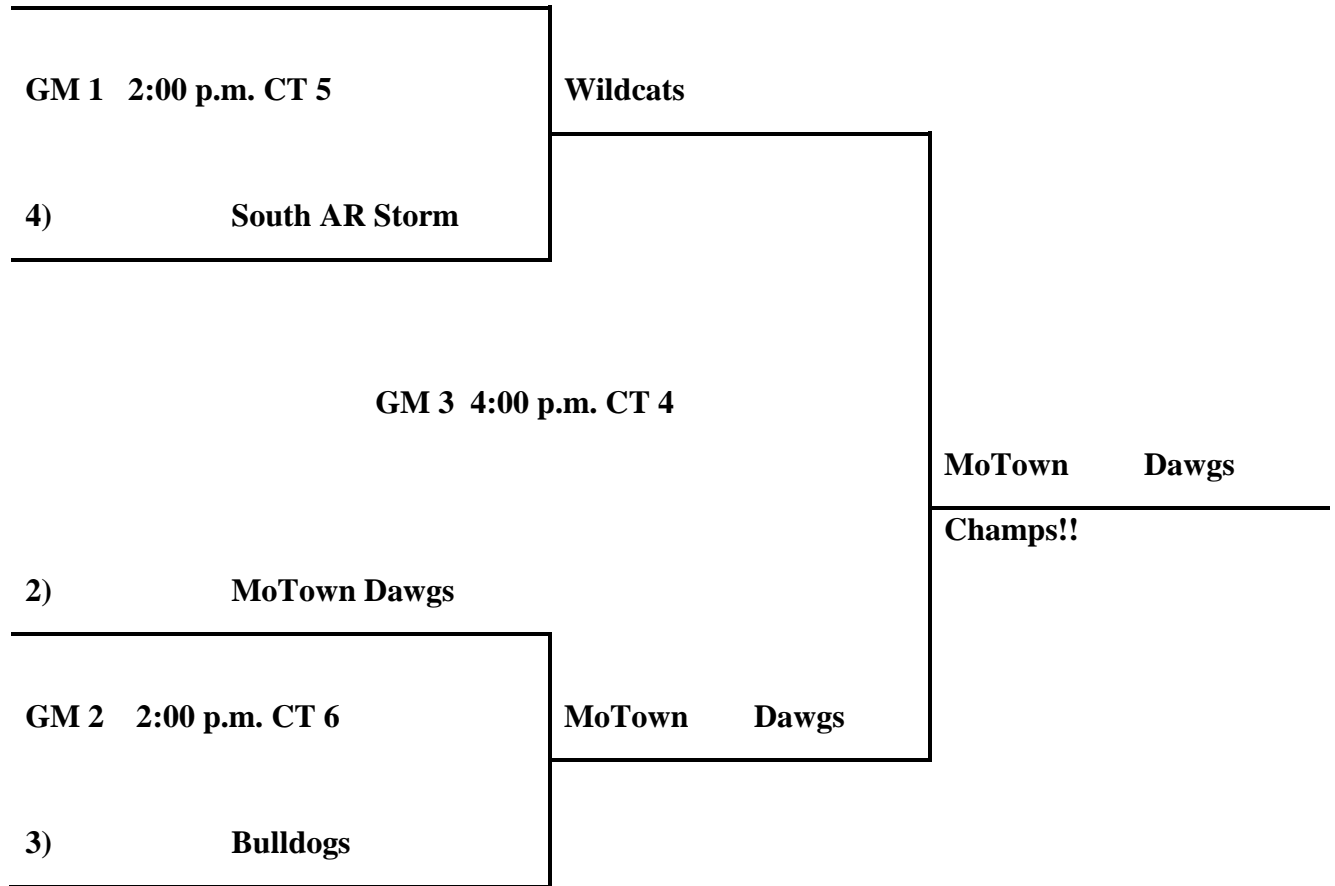

73. AR Wildcats
74. MoTown Dawgs
75. Bulldogs
76. South AR Storm

Saturday:

- 76 v 73 2:00 p.m. CT 4+14
- 74 v 75 3:00 p.m. CT 6+9
- 75 v 76 4:20 p.m. CT 6+6
- 73 v 74 6:00 p.m. CT 4+6

Sunday:

1) AR Wildcats