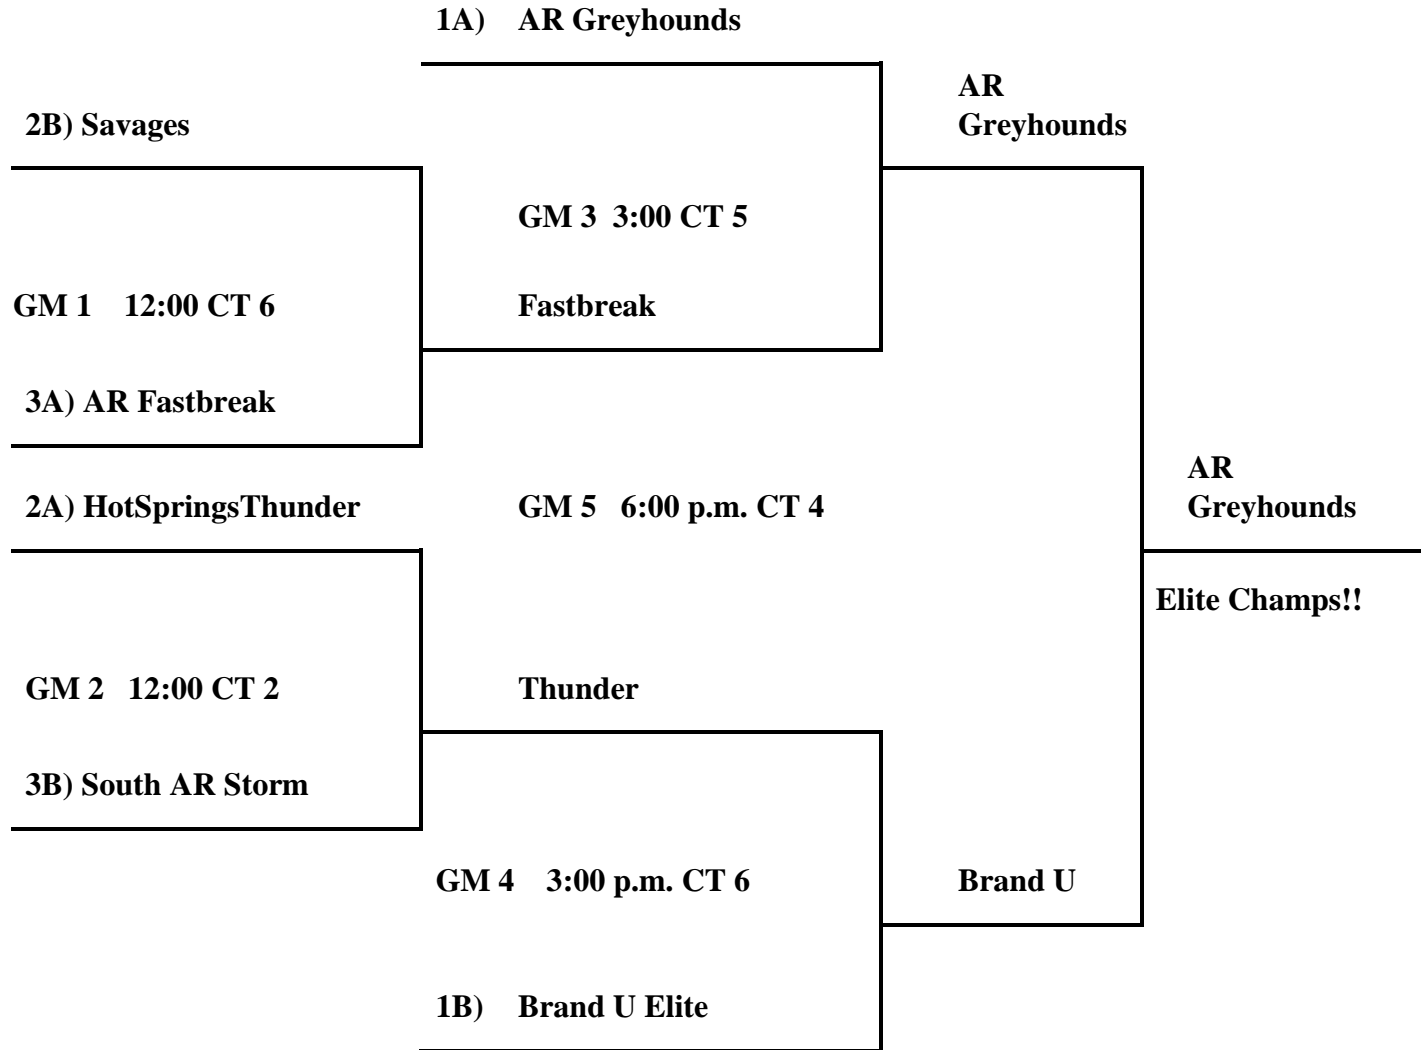

Sunday:

Consolation Games:

Loser GM 1) _____ V _____ (Loser GM 2)

GM 6 6:00 p.m. CT 5

Loser GM 3) _____ V _____ (Loser GM 4)

GM 7 7:00 p.m. CT 4