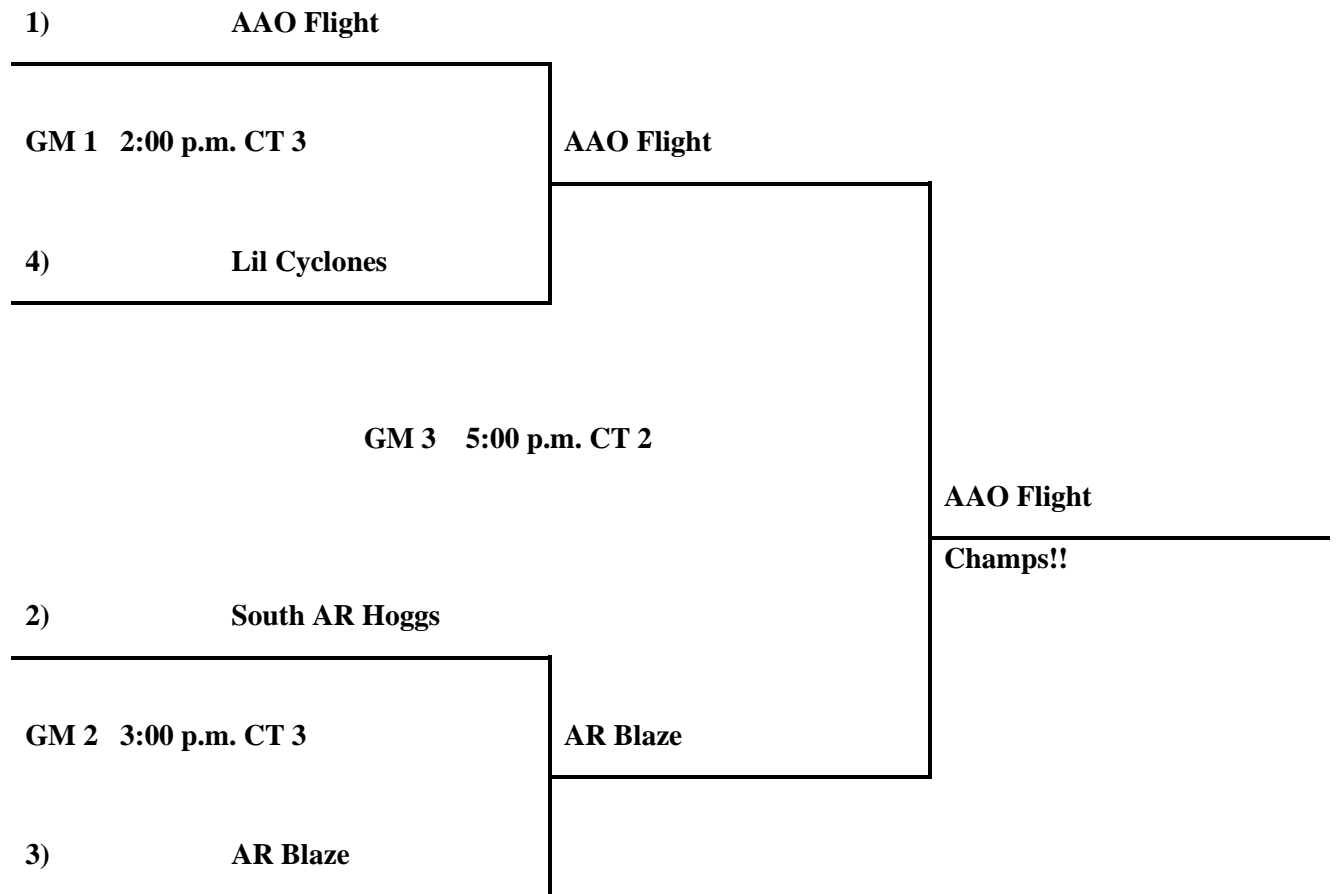

37. AR Blaze
38. AAO Flight
39. Lil Cyclones
40. South AR Hoggs

Saturday:

- 37 v 38 11:00 a.m. CT 1+8
- 39 v 40 11:00 a.m. CT 2
- 38 v 39 1:00 p.m. CT 1
- 40 v 37 1:00 p.m. CT 2

Sunday:

Consolation Games:

Loser GM 1) _____ V _____ (Loser GM 2)

GM 4 6:00 p.m. CT 2