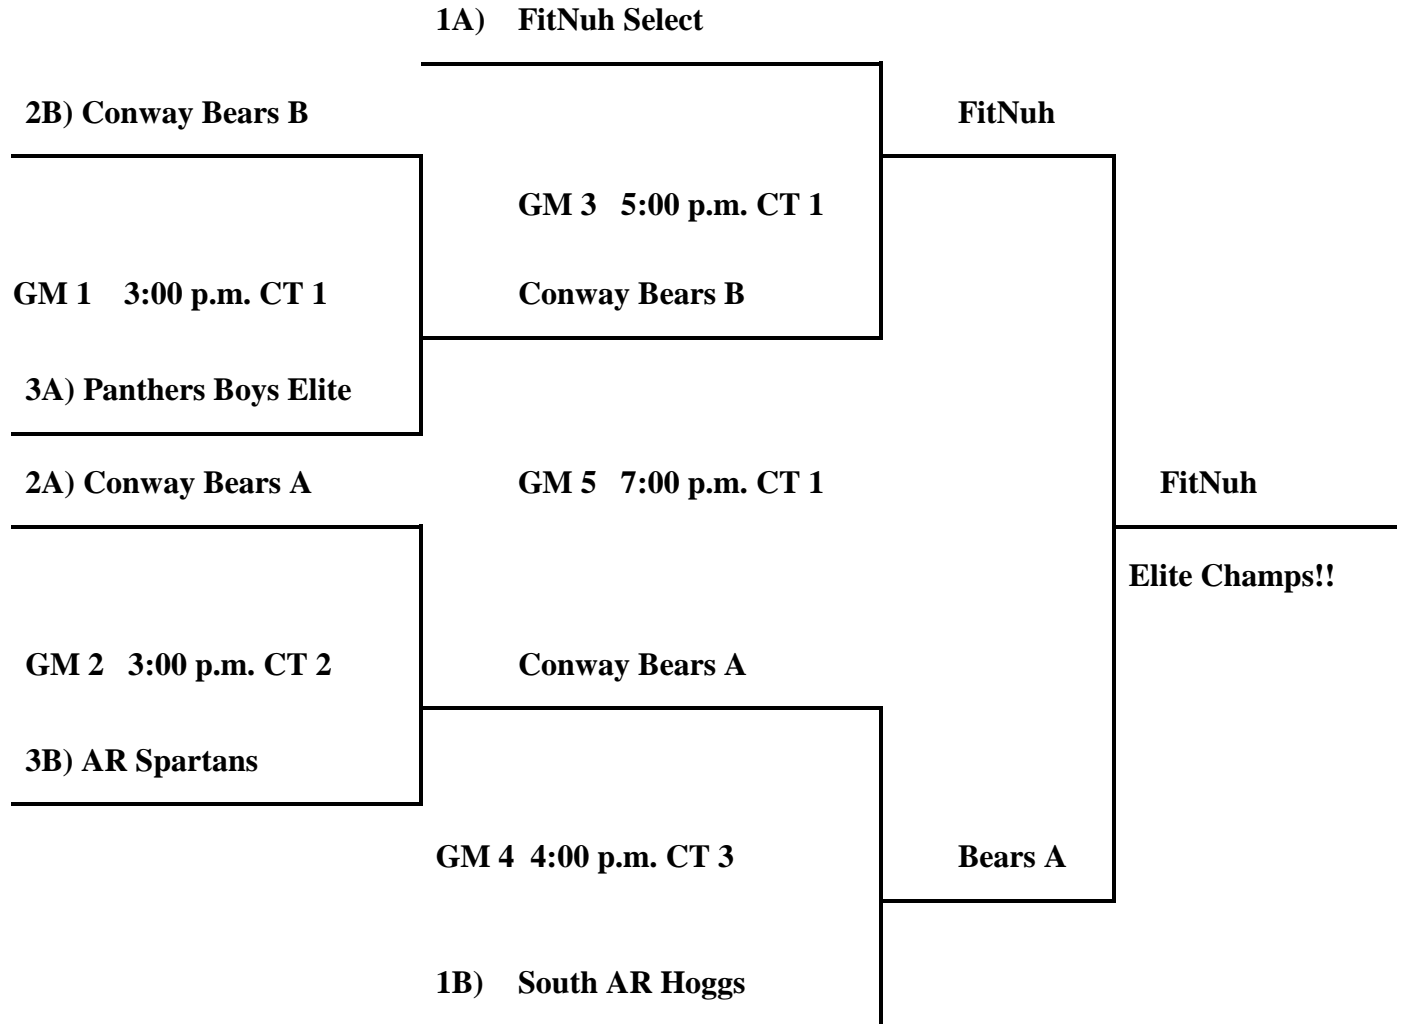

HOOPPLAY USA.COM

6th Grade Boys:

Sunday: