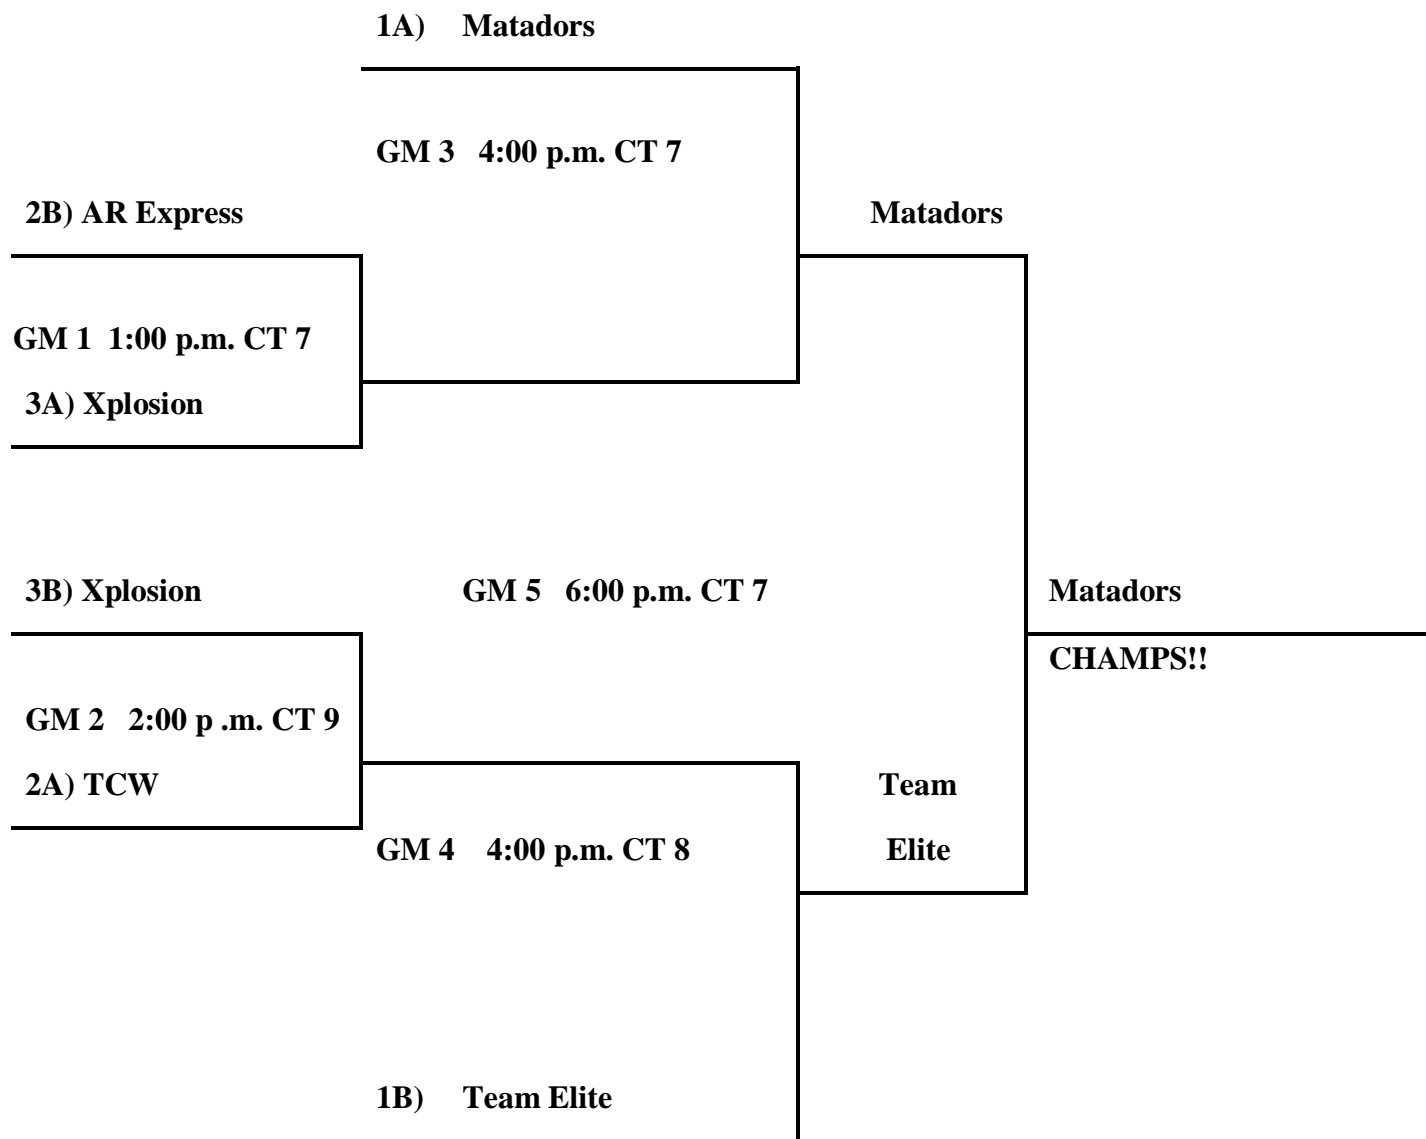

Consolation Game:

Loser GM 1) _____ V _____ (Loser GM 4

GM 6 6:00 p.m. CT 9