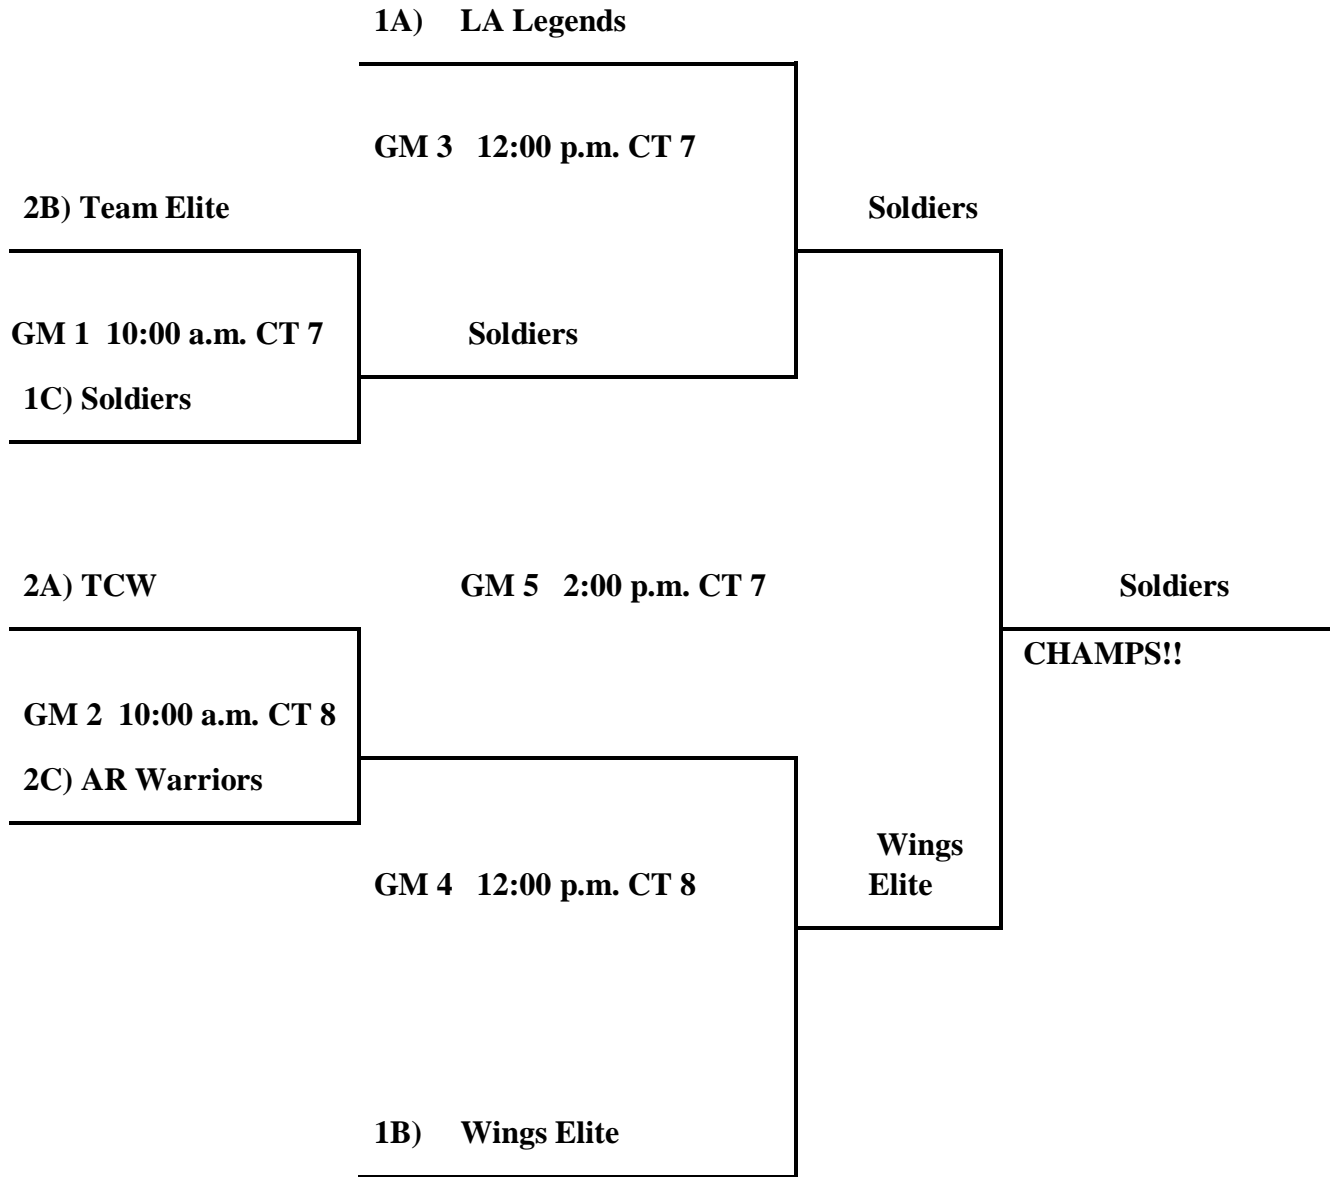

**HOOPPLAY
USA .COM**
9th/10th Grade Boys Elite:

Sunday:

Consolation Game:

Loser GM 1) _____ V _____ (Loser GM2

GM 6 1:00 p.m. CT 9

Loser GM 1) _____ V _____ (Loser GM2