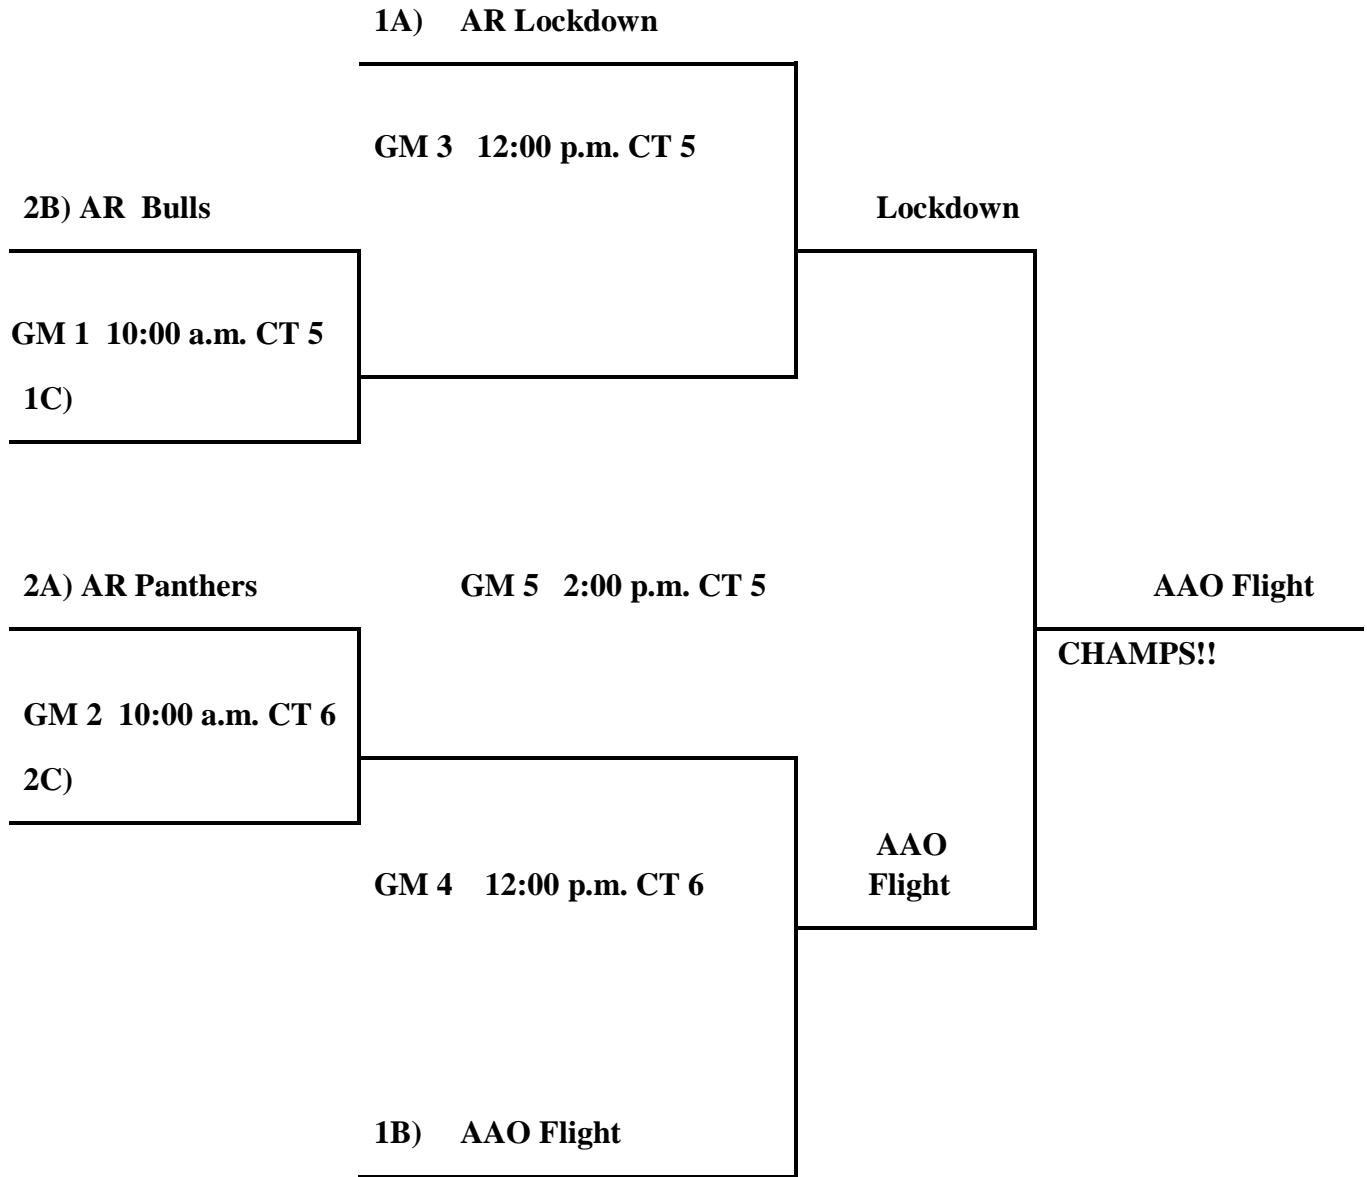

Sunday:

Consolation Game:

Loser GM 1) _____ V _____ (Loser GM2

GM 6 2:00 p.m. CT 6