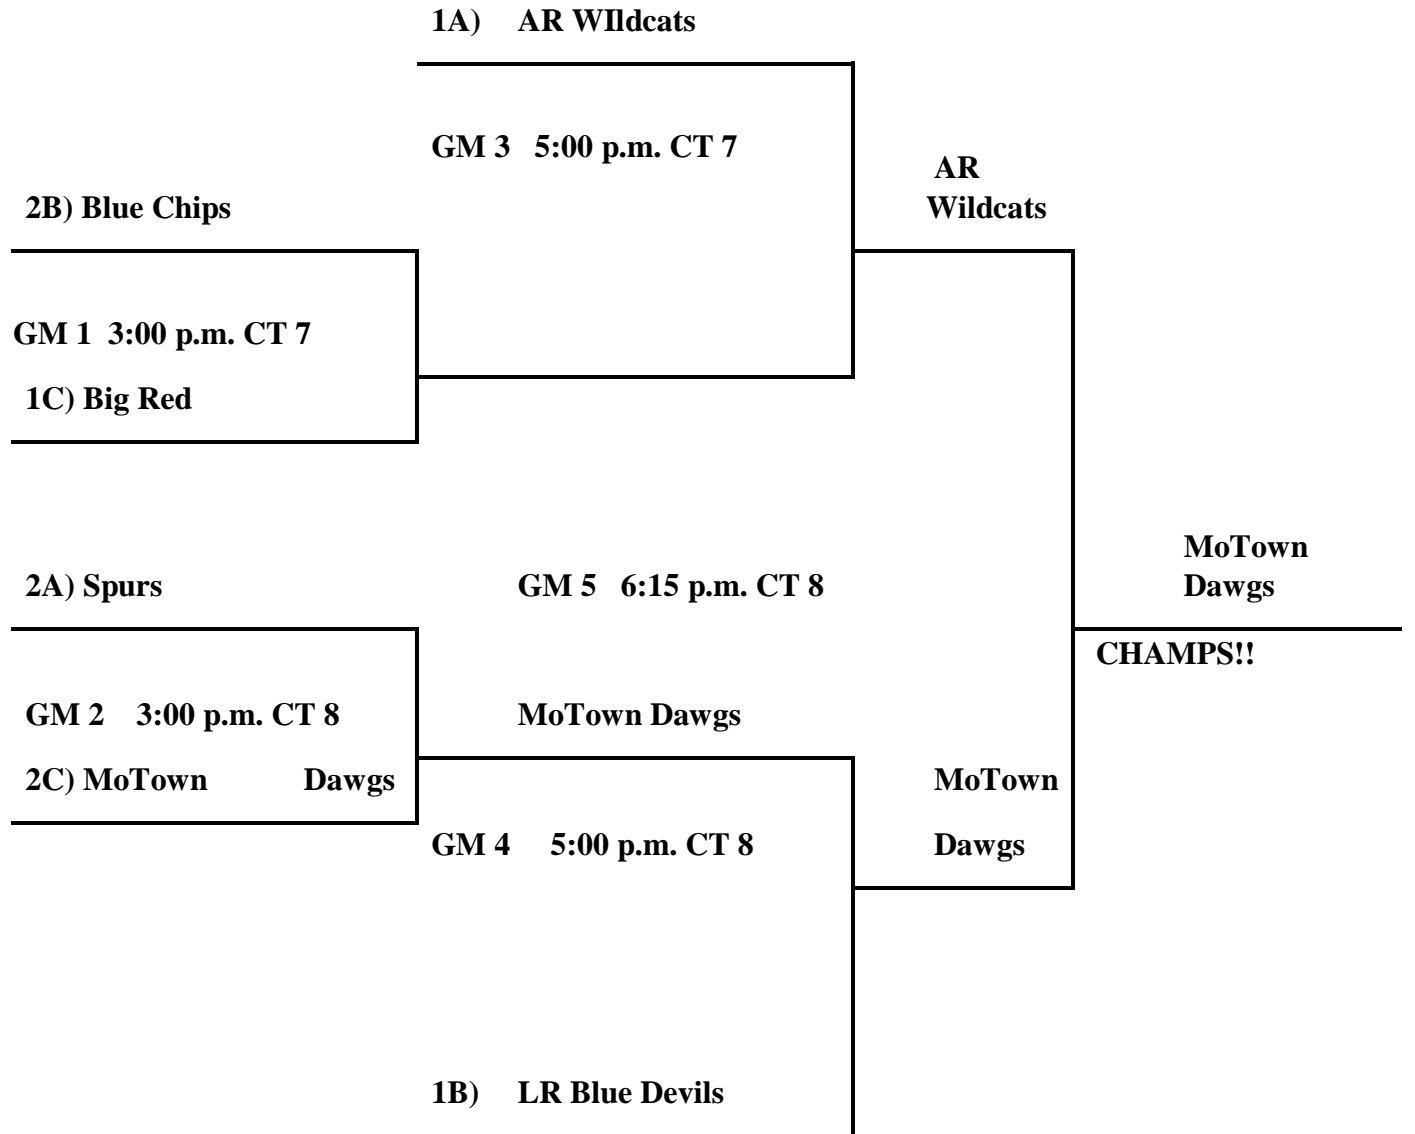

Consolation Game:

Loser GM 1) _____ V _____ (Loser GM2)

GM 6 4:00 p.m. CT 9