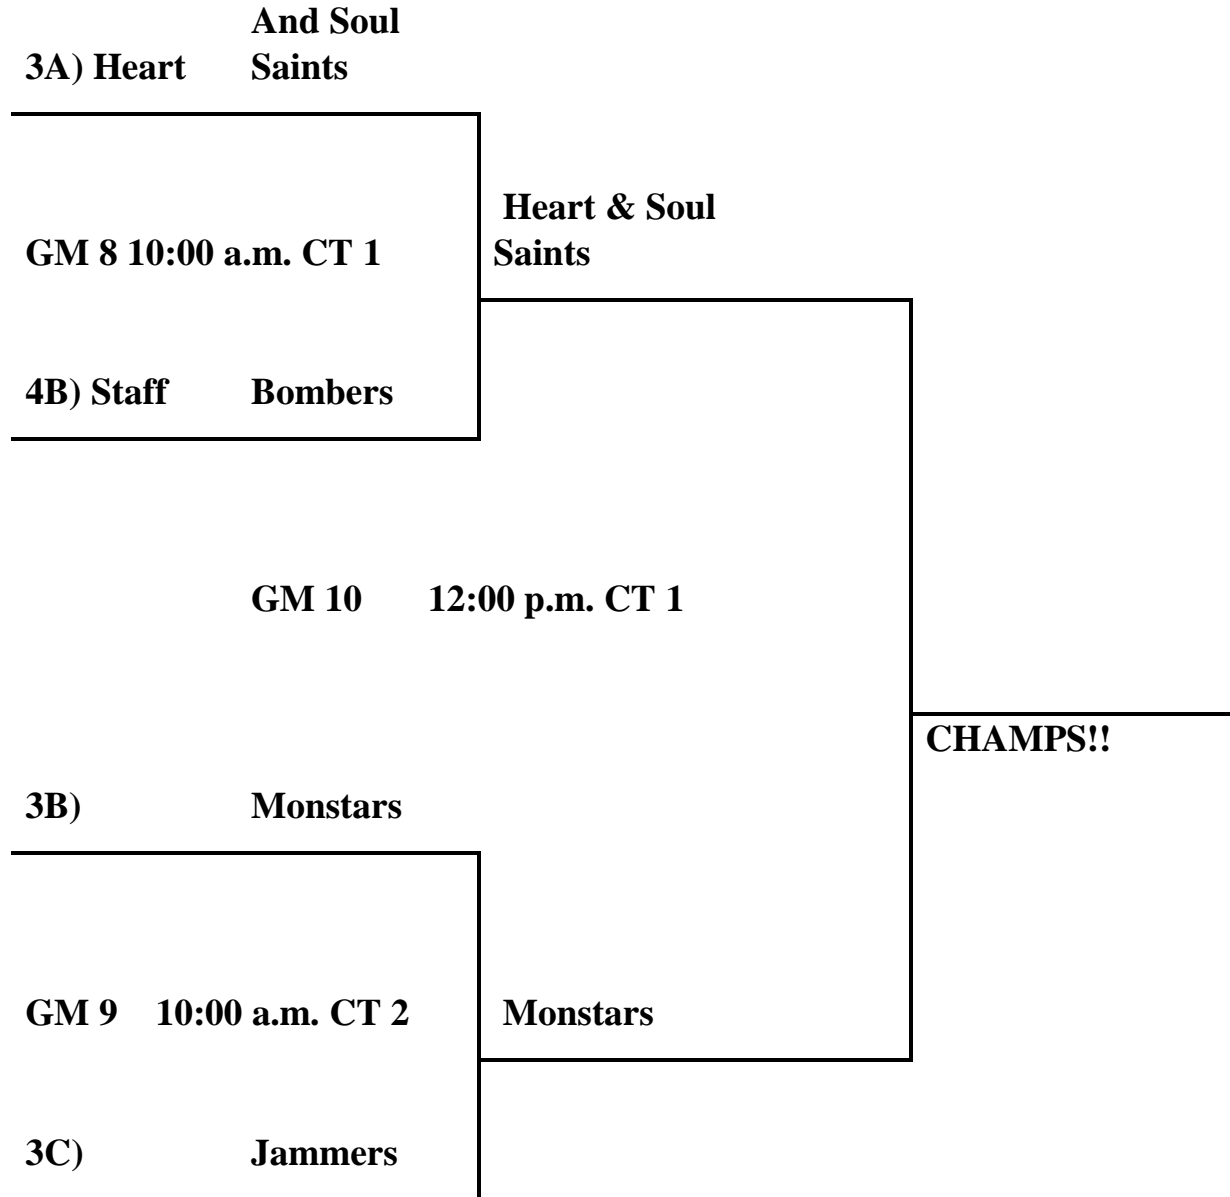

Senior Boys Select:

Sunday: