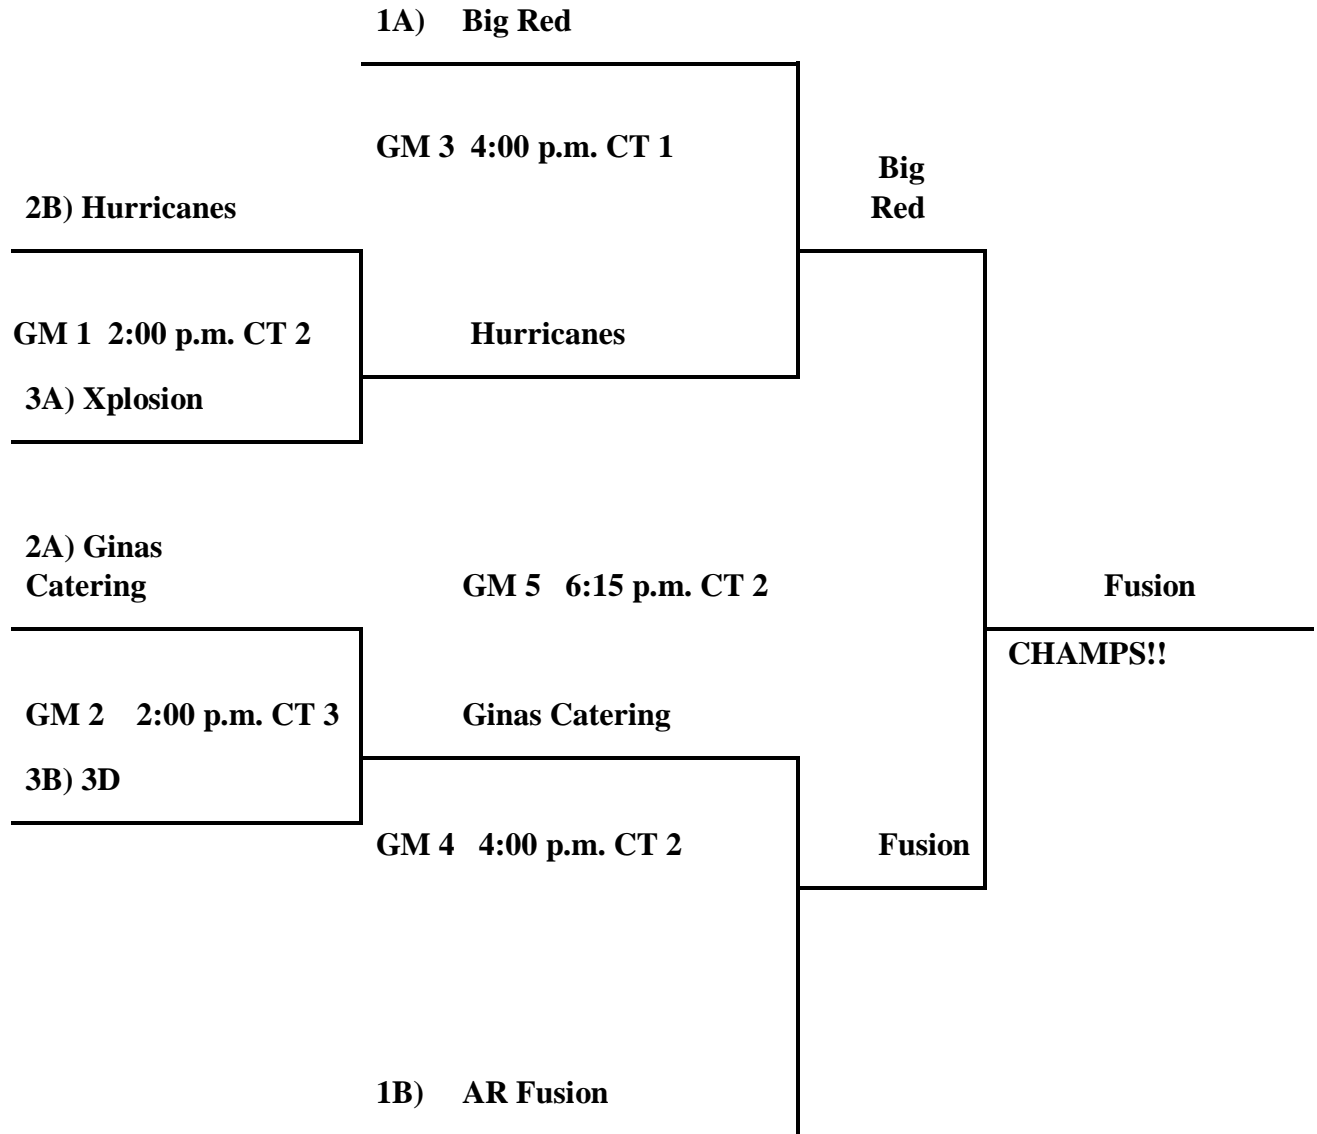

Consolation Game:

Loser GM 1) _____ V _____ (Loser GM2

GM 6 5:00 p.m. CT 3