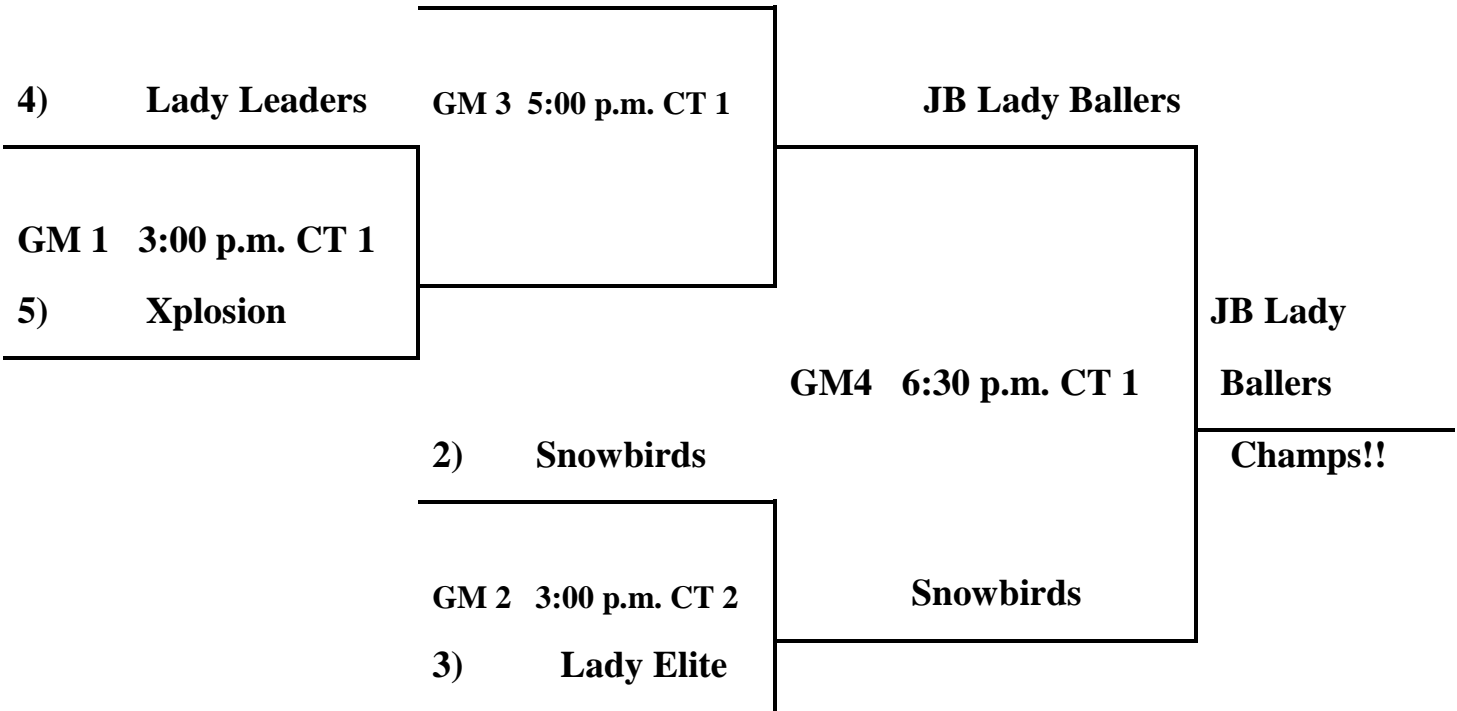

Sunday:

1) JB LadyBallers

Consolation Game:

Loser GM 1) _____ V _____ (Loser GM2)

GM 5 5:00 p.m. CT 2