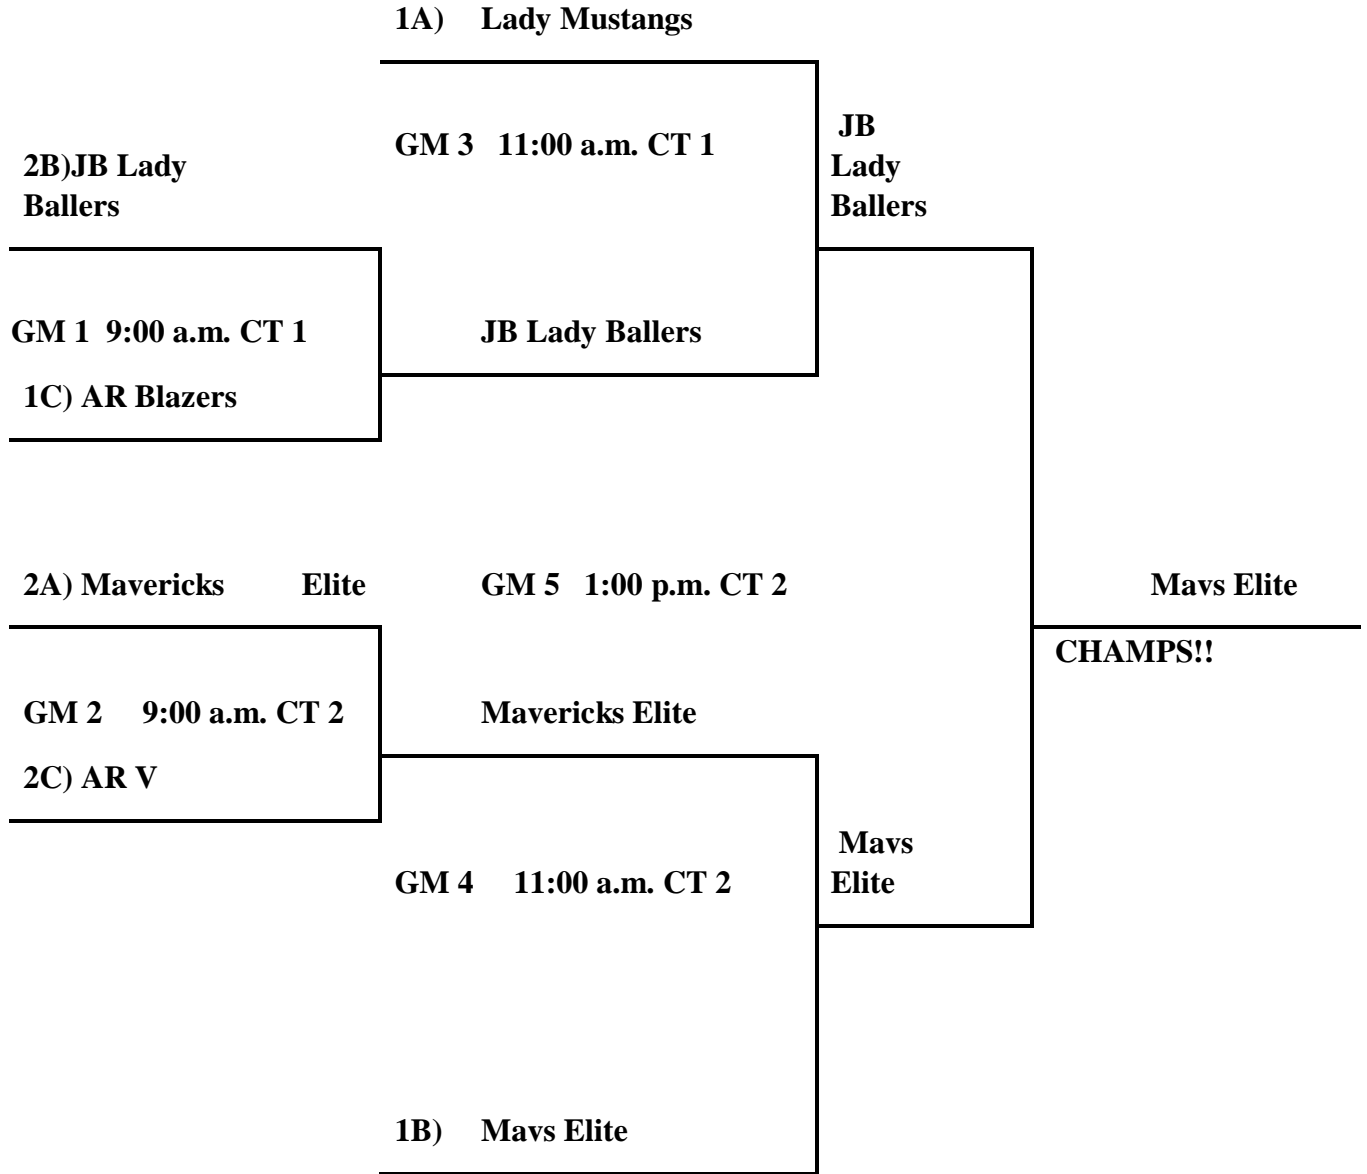

HOOPPLAY USA.COM

7th/8th Grade Girls Elite:

Sunday:

Consolation Game:

Loser GM 1) _____ V _____ (Loser GM2

GM 6 1:00 p.m. CT 3

Loser GM 1) _____ V _____ (Loser GM2

GM 7 3:00 p.m. CT 3