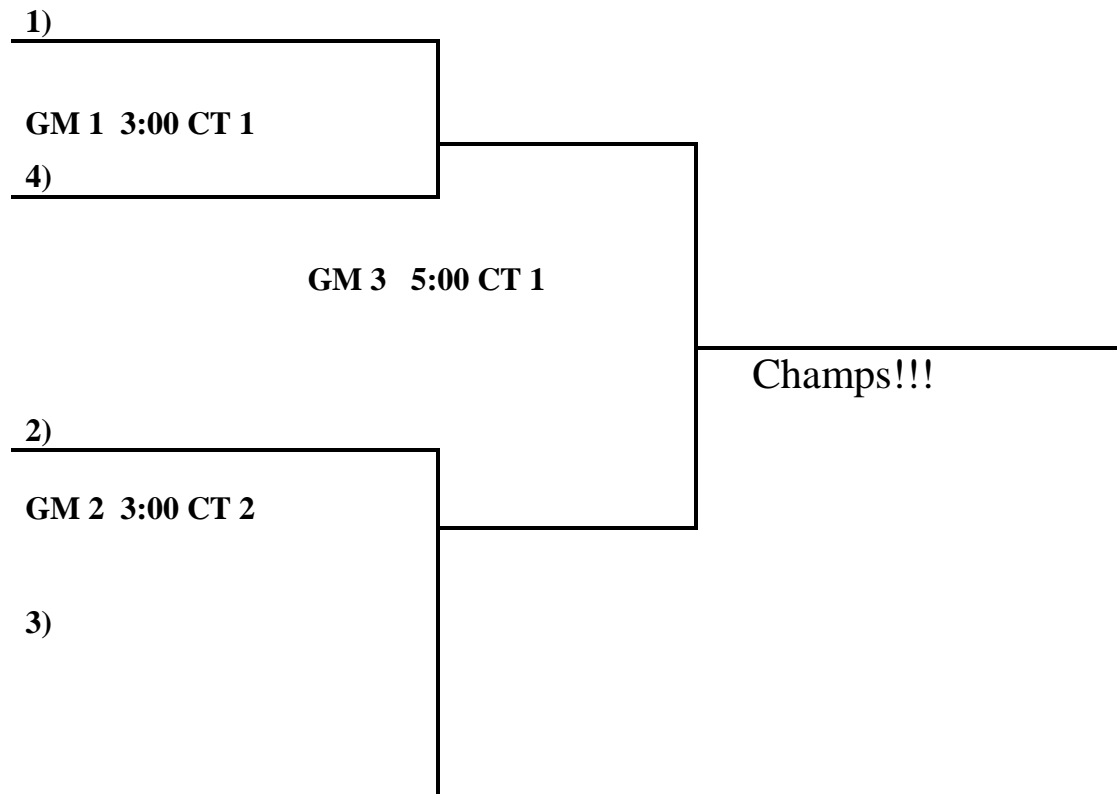

7th/8th Grade Girls:

4. Sheridan
5. Bauxite Ballers
6. Poyen Indians
7. Lady mustangs
8. Conway Bears (Pool Only)

Saturday:

- 9:00 5v6 Court 1
- 10:00 8v4 Court 1
- 11:00 6v7 Court 1
- 12:00 4v5 Court 1
- 1:00 7v8 Court 1

Saturday

Loser GM 1 VS Conway Bears CT 2 5:00