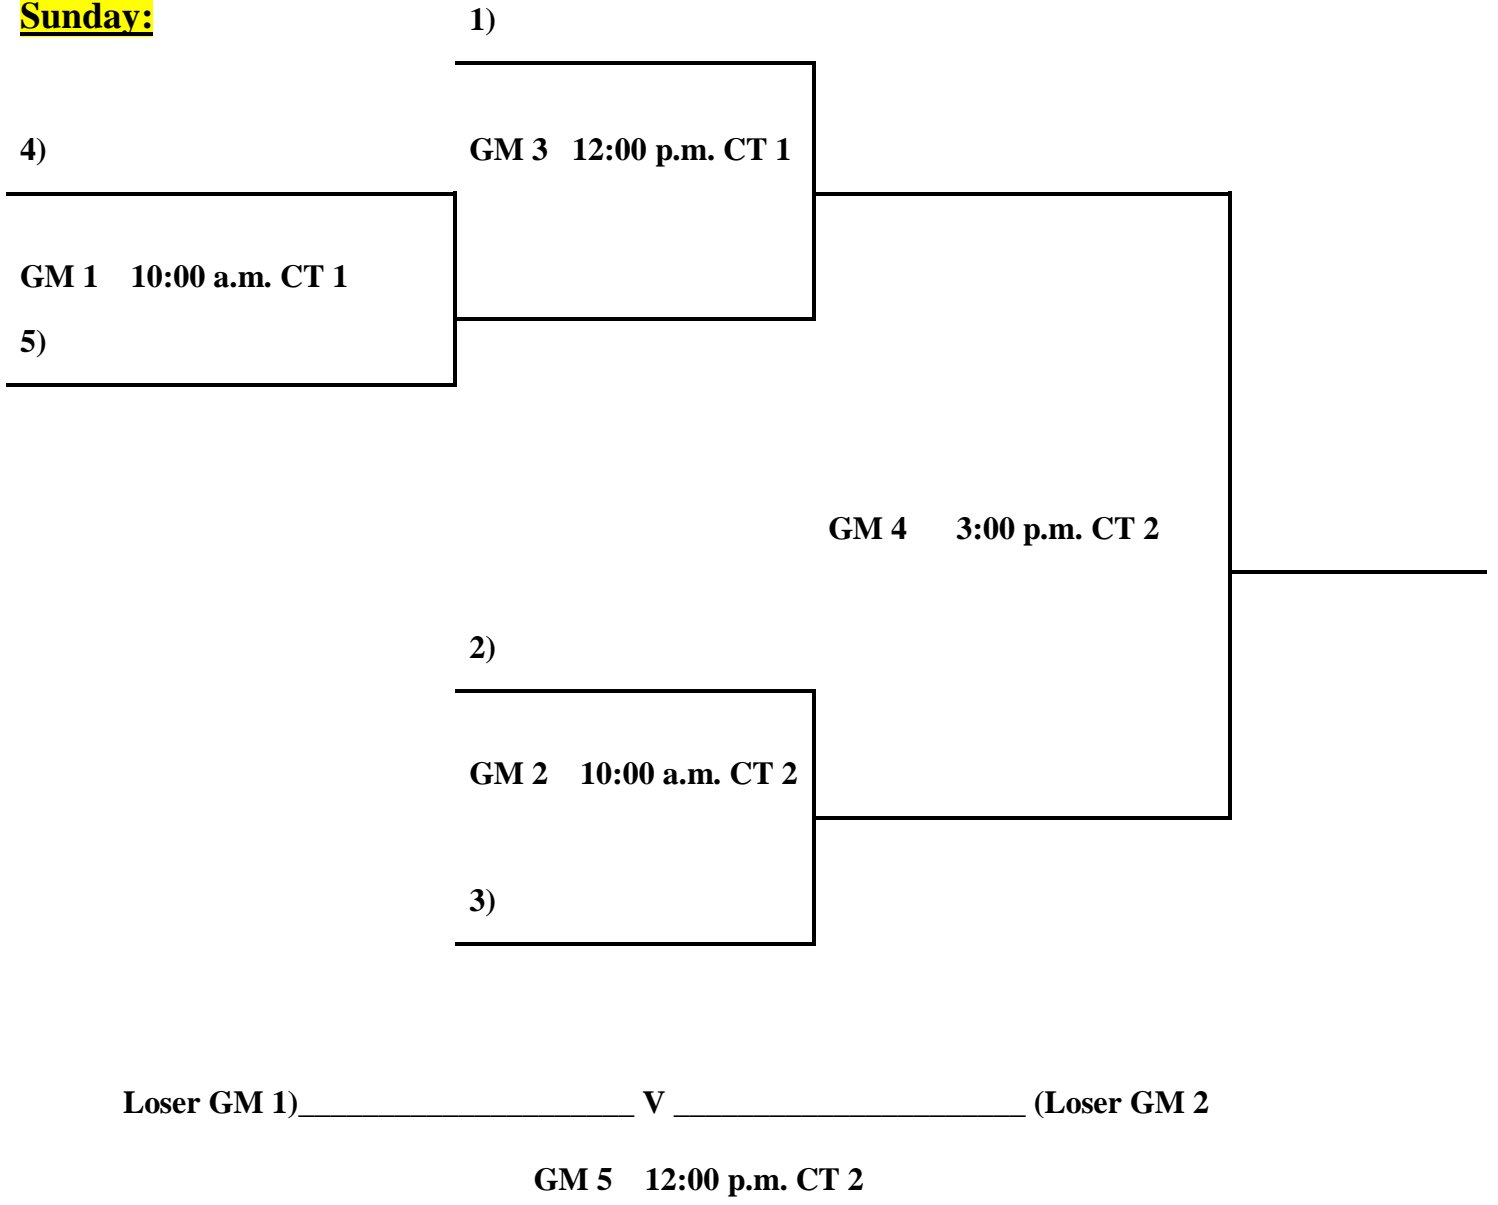

Sunday:

Pool A:

- 41. Ball Hawgs
- 42. Elite
- 43. Falcons Elite

Pool B:

- 44. Bandits
- 45. Smooth Assassins
- 46. AR Titans

Saturday:

- | | |
|---------|-----------------|
| 44 v 45 | 10:30 a.m. CT 4 |
| 45 v 46 | 12:30 p.m. CT 4 |
| 42 v 43 | 2:30 p.m. CT 4 |
| 46 v 44 | 2:30 p.m. CT 5 |
| 43 v 41 | 5:30 p.m. CT 1 |
| 41 v 42 | 7:30 p.m. CT 1 |