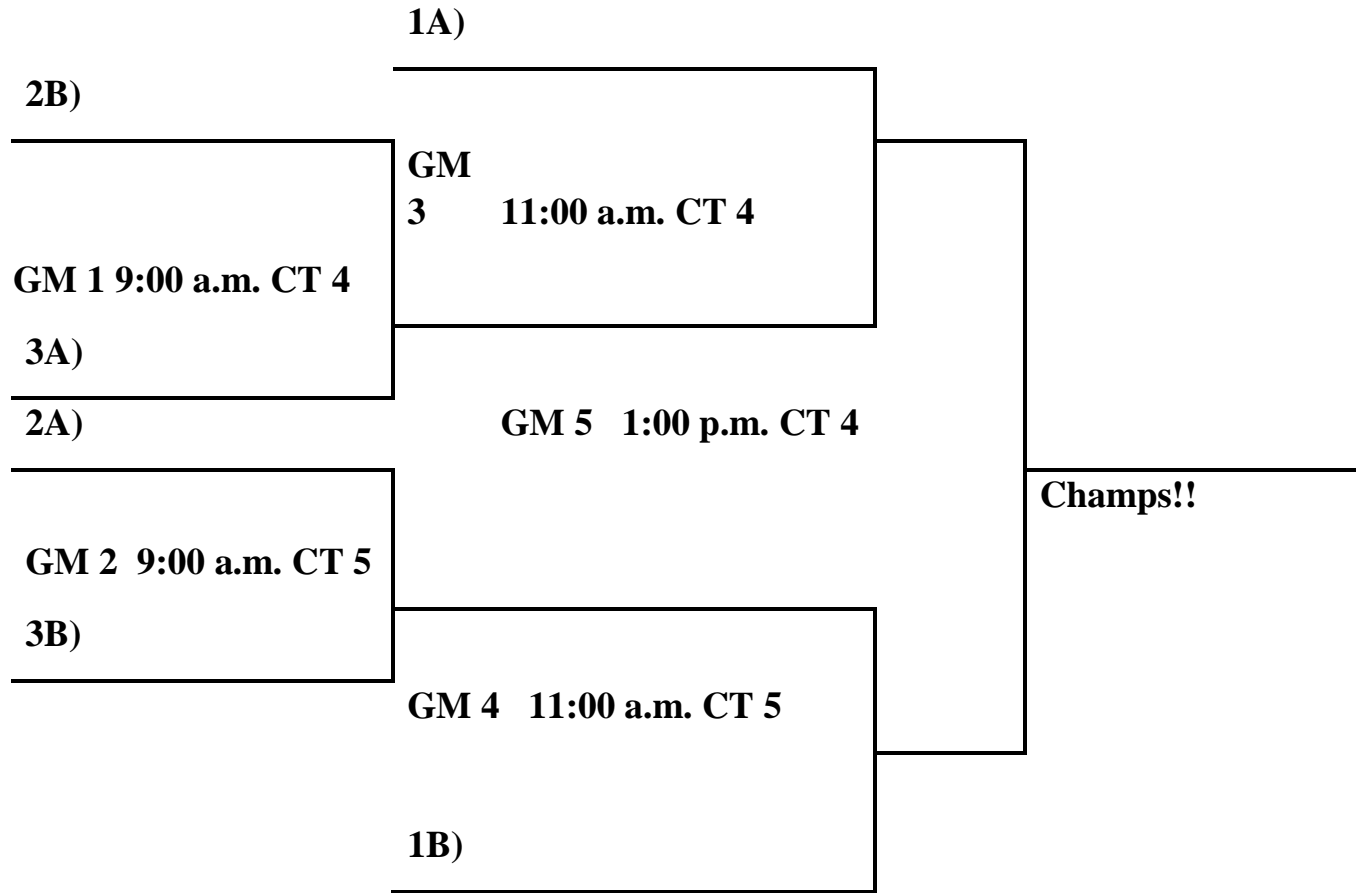

HOOPPLAY USA.COM

9th/10th Grade Boys:

Sunday: