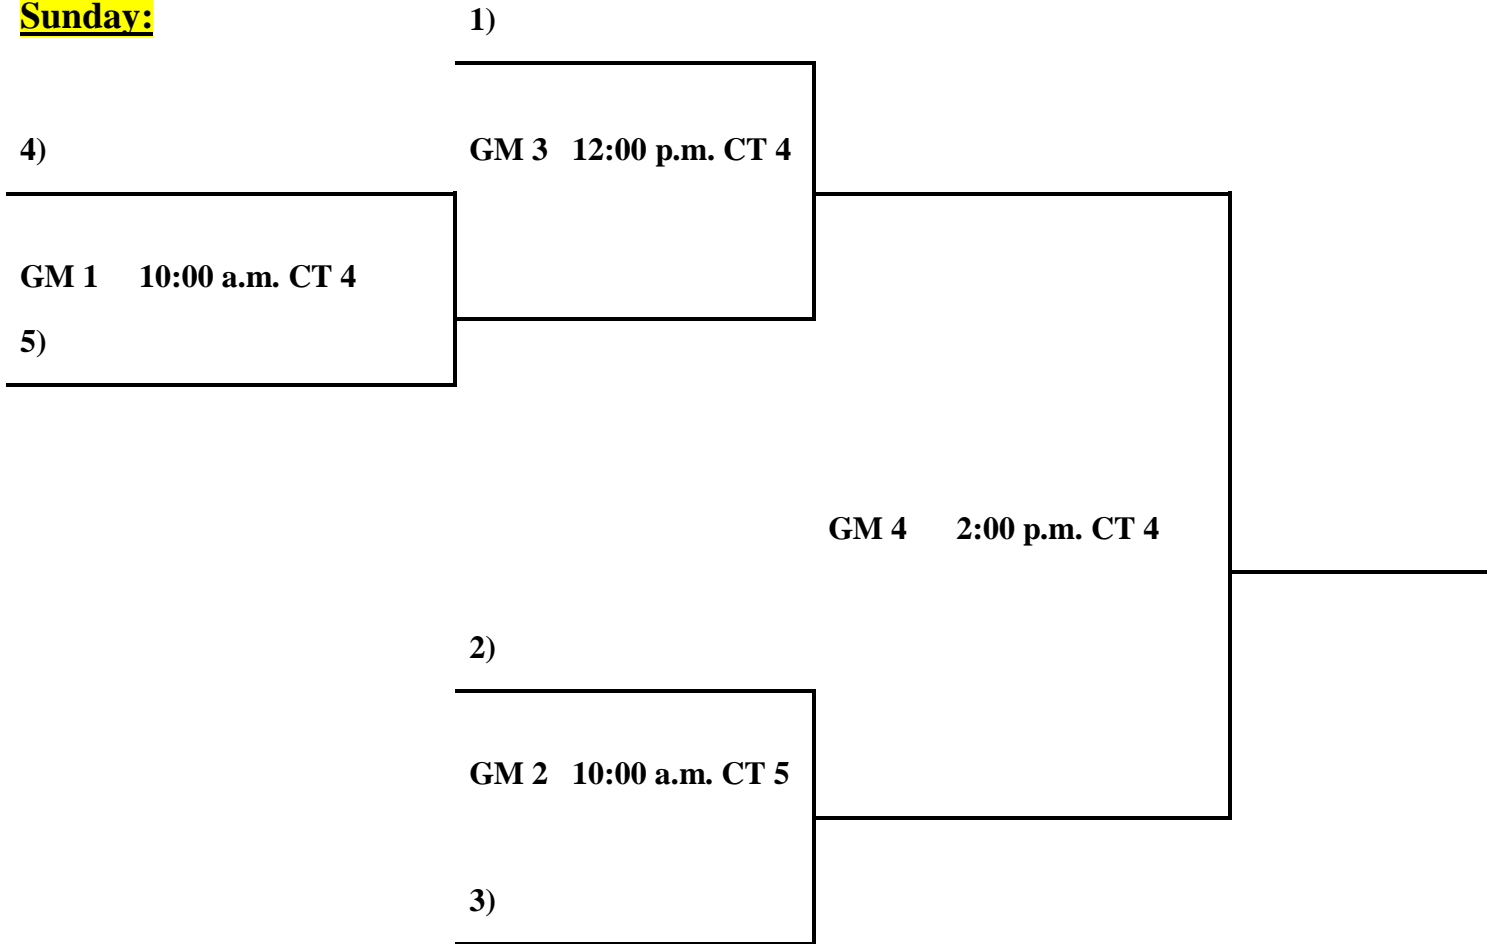

Sunday:

Loser GM 1) _____ V _____ (Loser GM 2

GM 5 4:00 p.m. CT 4