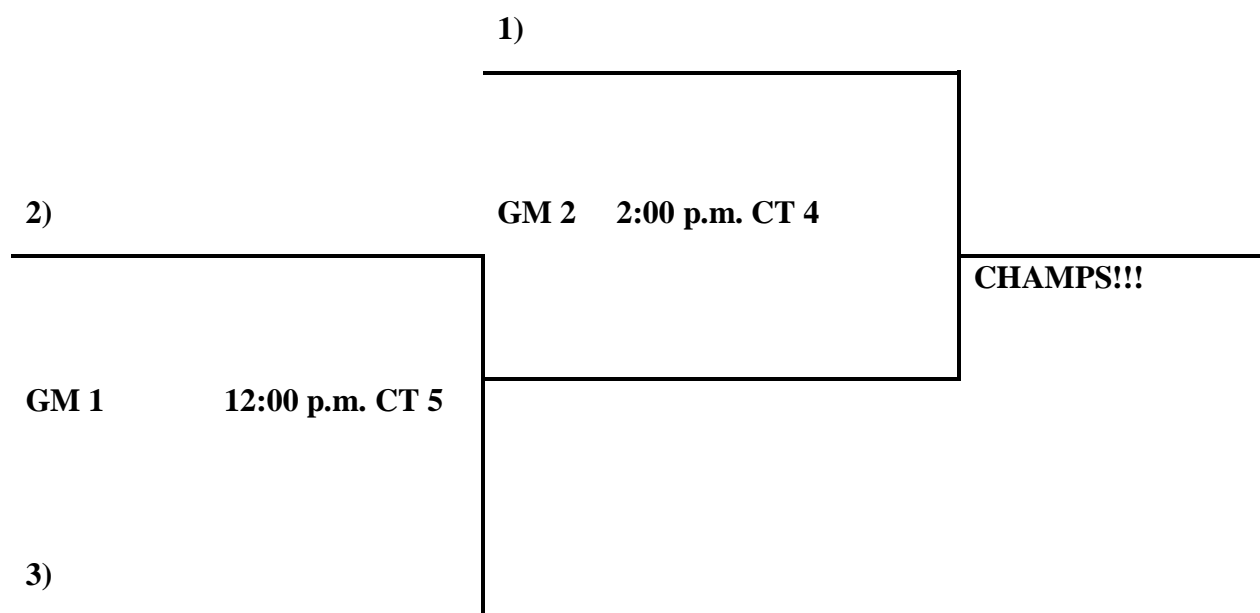

Senior Boys:

- 47. South AR Storm
- 48. Eagles
- 49. Bandits

Saturday:

- 48 v 49 9:30 a.m. CT 4
- 47 v 48 11:30 a.m. CT 5
- 49 v 47 1:30 p.m. CT 4

Sunday:

Consolation Games:

Loser GM 1) _____ V _____ (#1 Seed)