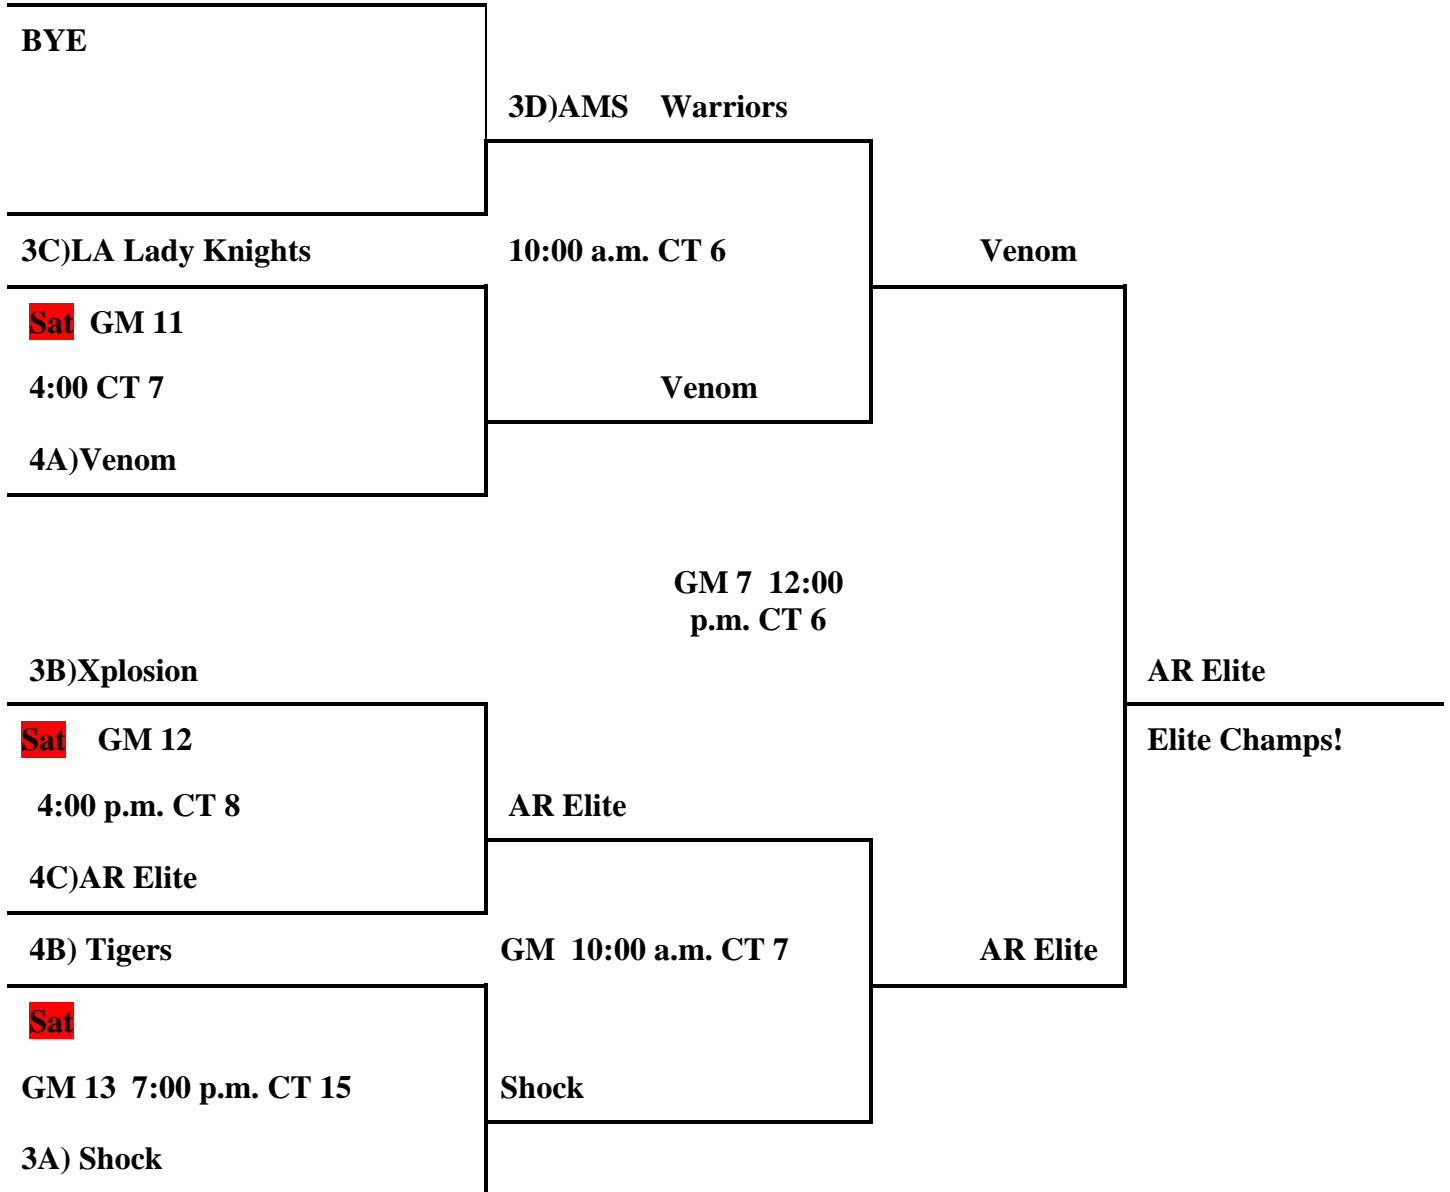

Bronze:

Consolation Games:

Loser GM 11) _____ V _____ (Loser GM 12

GM 17 6:00 p.m.

Loser GM 13) _____ V _____ (Loser GM 14

GM 18 6:00 p.m.