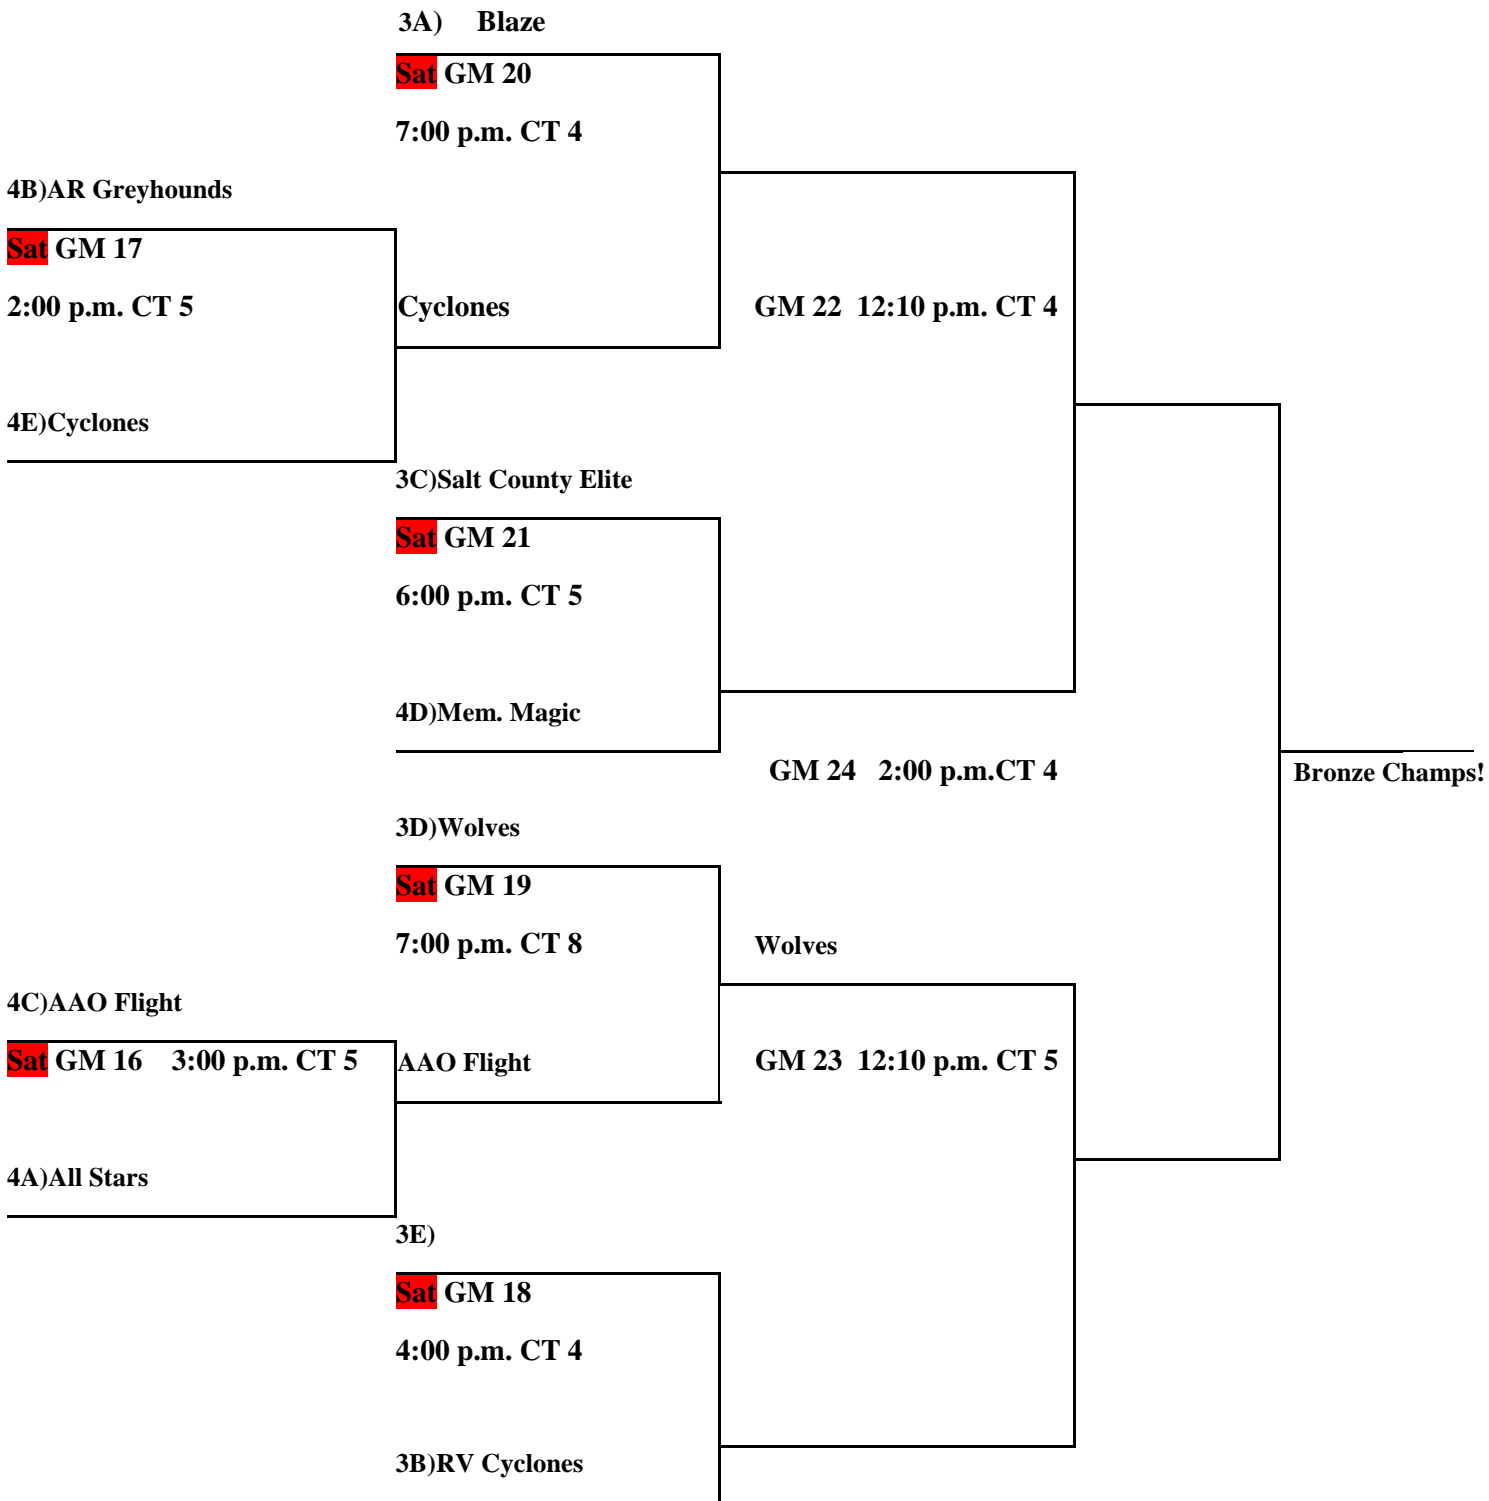

5th Grade Boys:

Bronze: