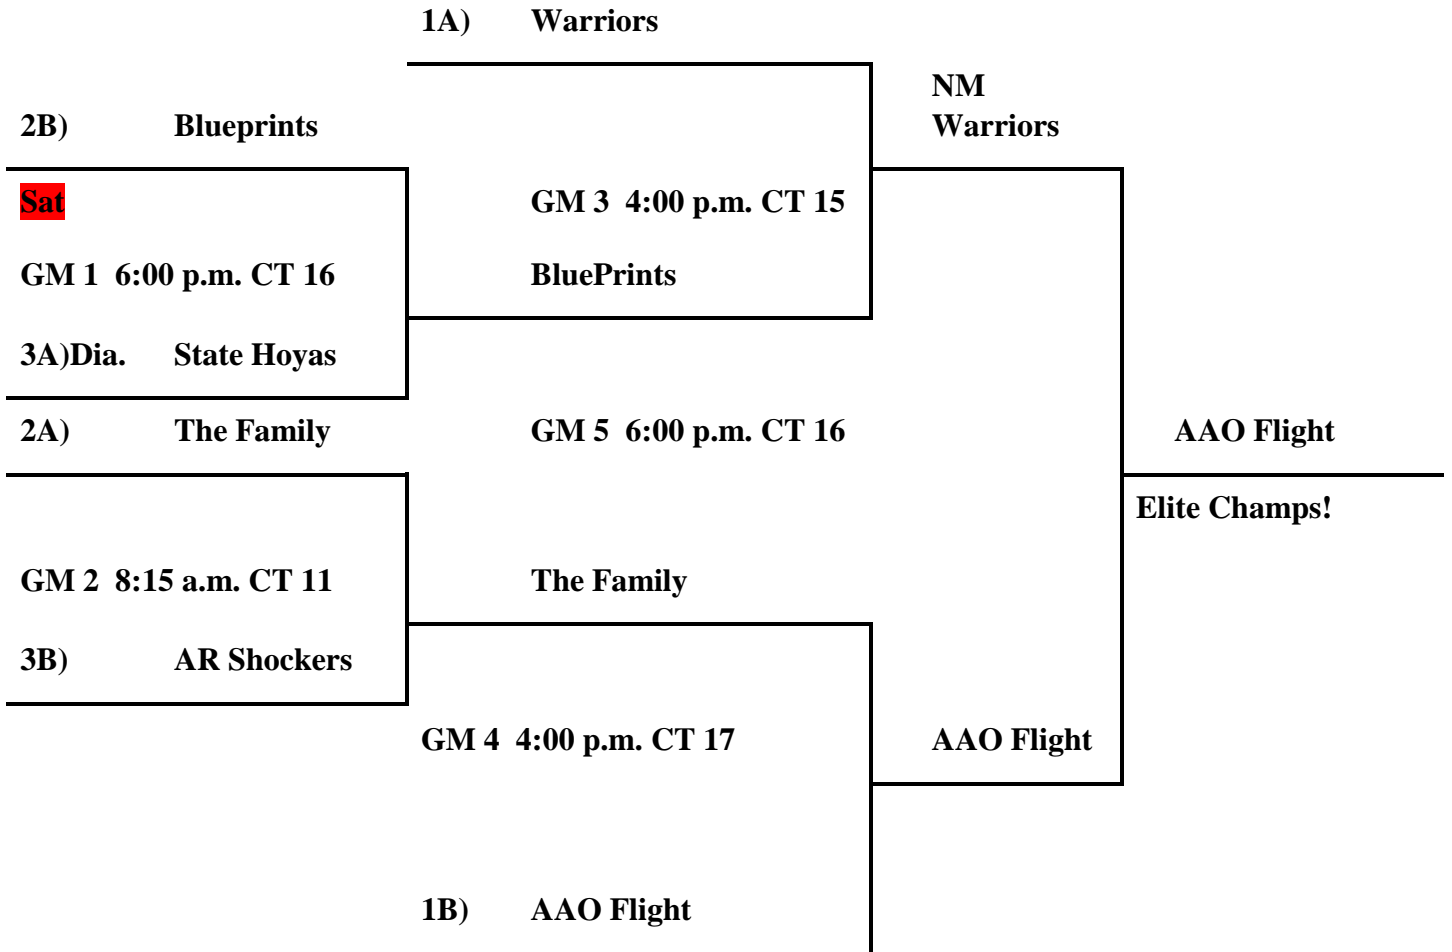

3rd Place:

Consolation Game:

Loser GM 1) Hoyas V AR Shockers (Loser GM 2)
GM 8 5:00 p.m. CT 15