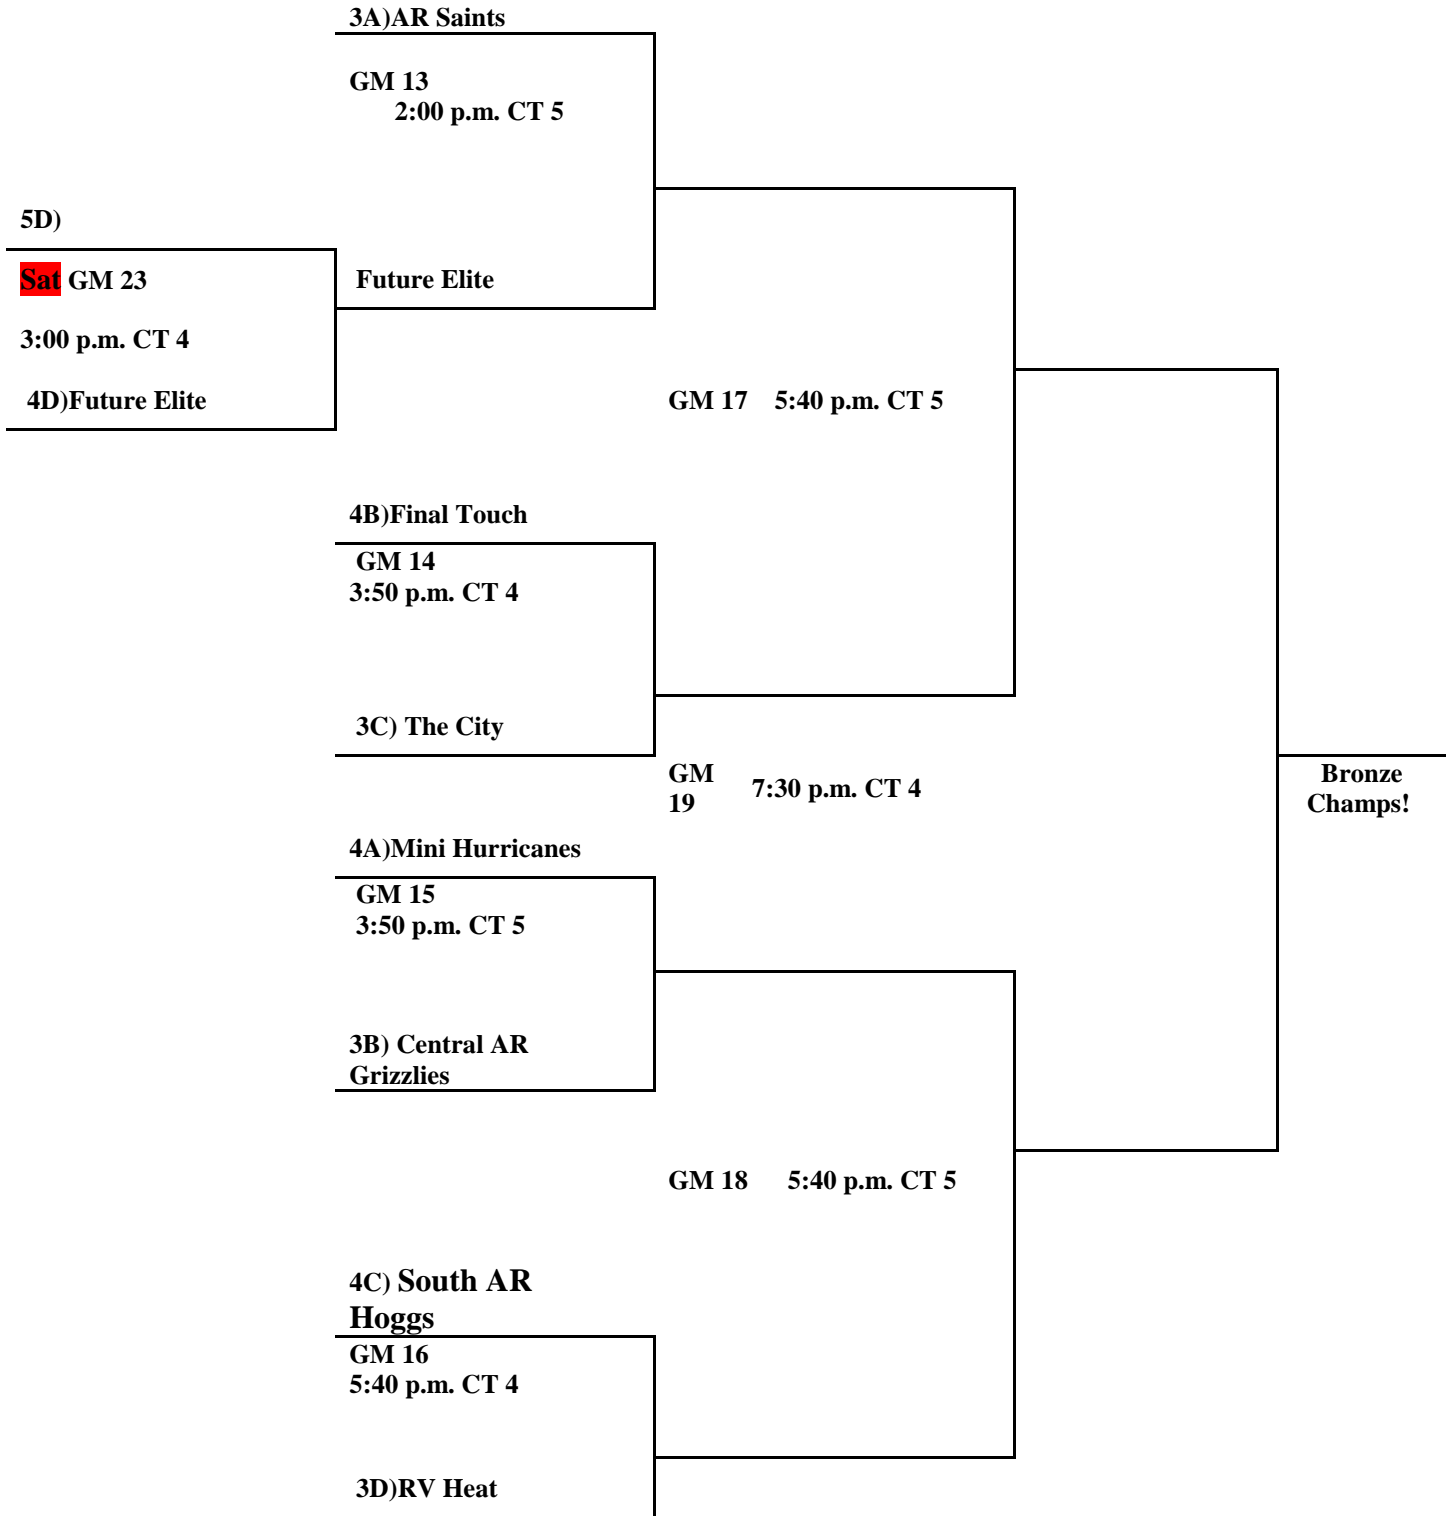

4th Grade Boys:

Bronze: