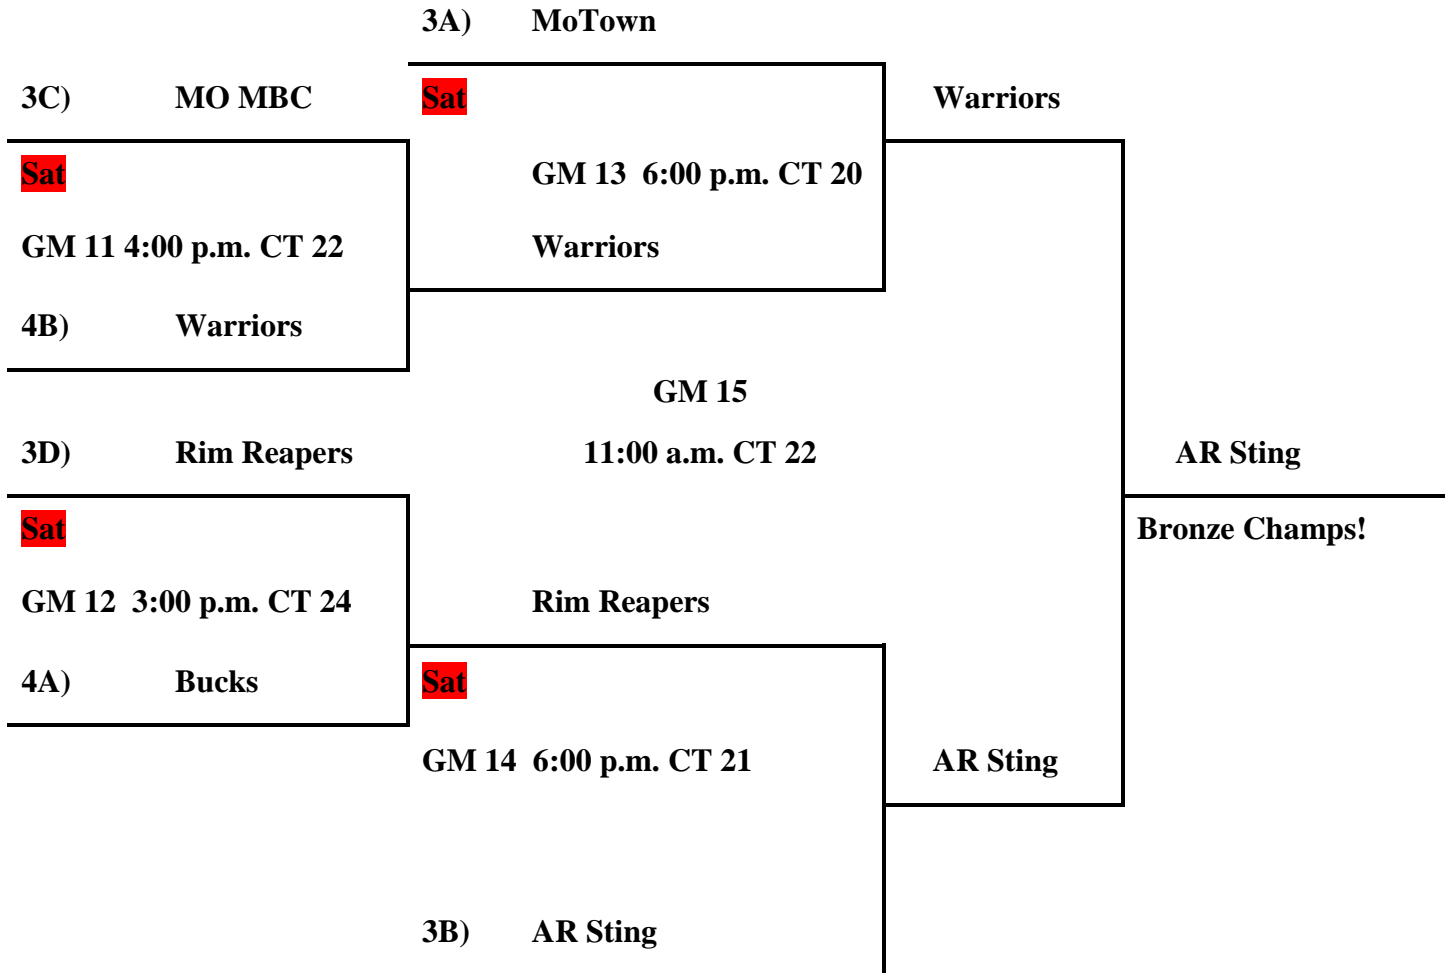

Bronze:

3rd Place Bronze: