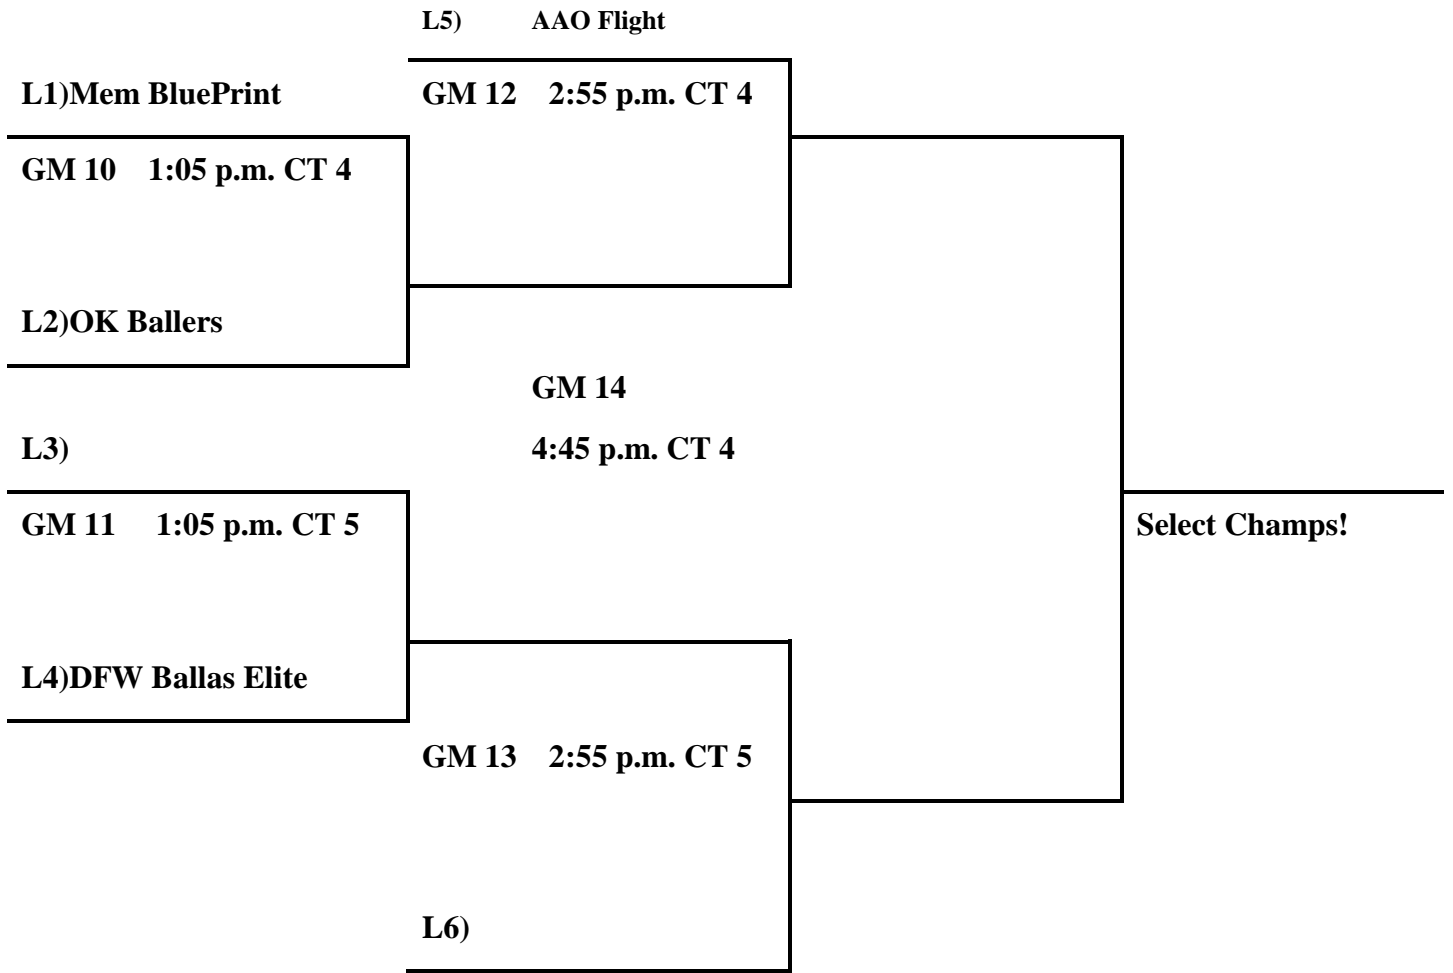

WBBP

3rd Place:

L7)

GM 15 12:00 p.m. CT 5

L8)

3rd Place!

Select:

5th Grade Boys: