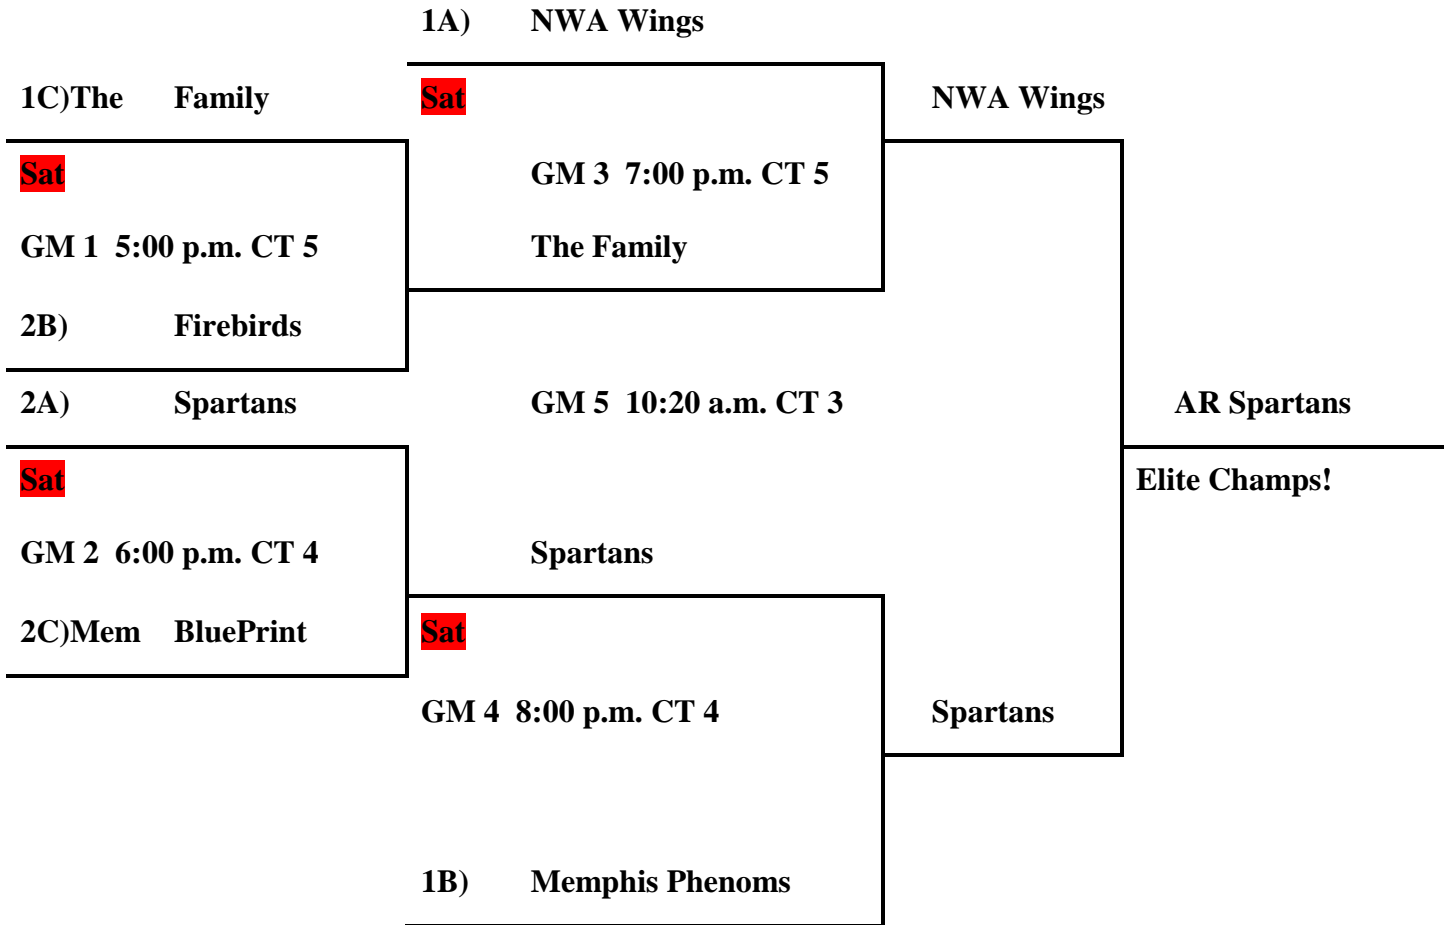

- 125 v 127 1:00 p.m. CT 4
- 126 v 128 1:00 p.m. CT 5

Pool B & C

- 129 v 132 2:00 p.m. CT 1
- 130 v 133 2:00 p.m. CT 2
- 131 v 134 2:00 p.m. CT 4

HOOPPLAY USA.COM

3rd Grade Boys:

Elite:

3rd Place:

L1) Firebirds