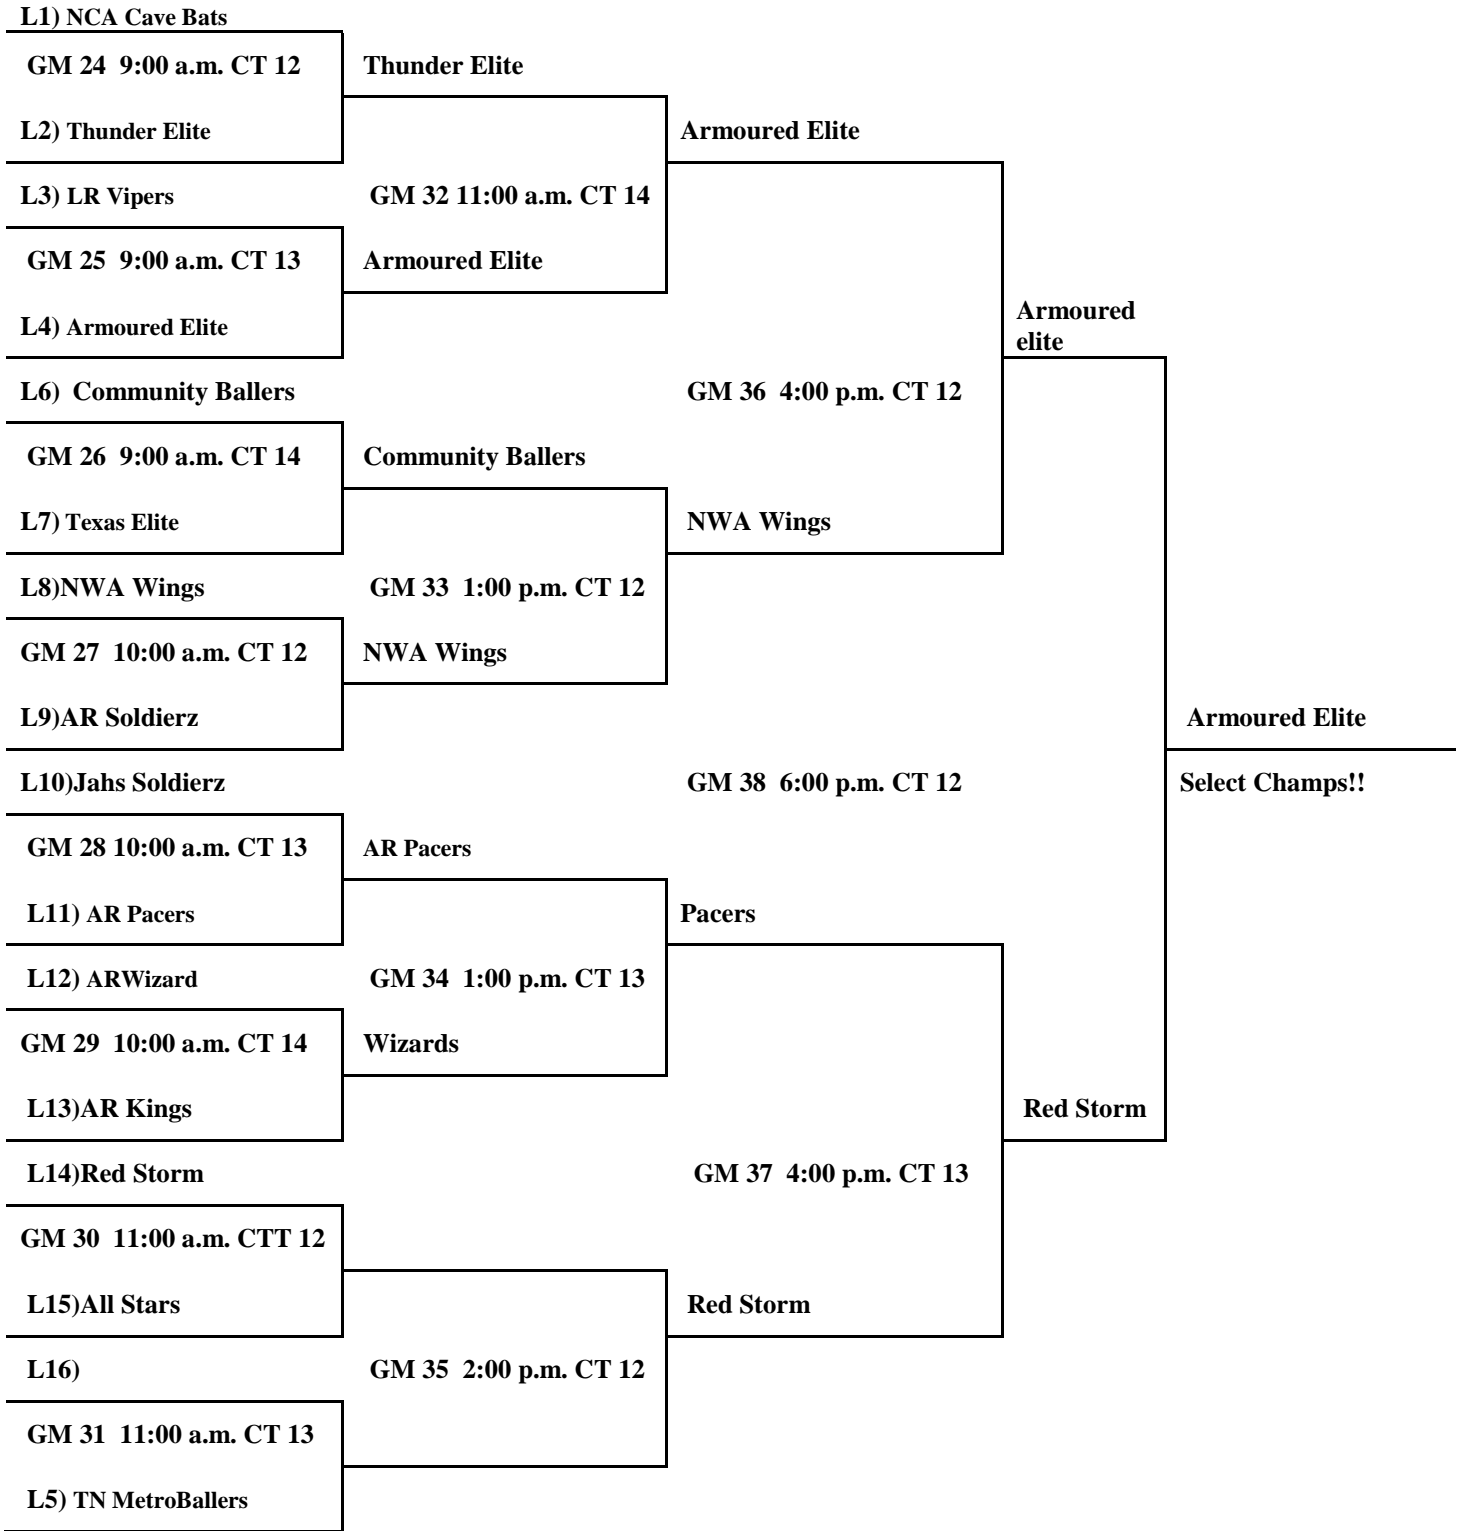

9th/10th Grade Boys:

Select: