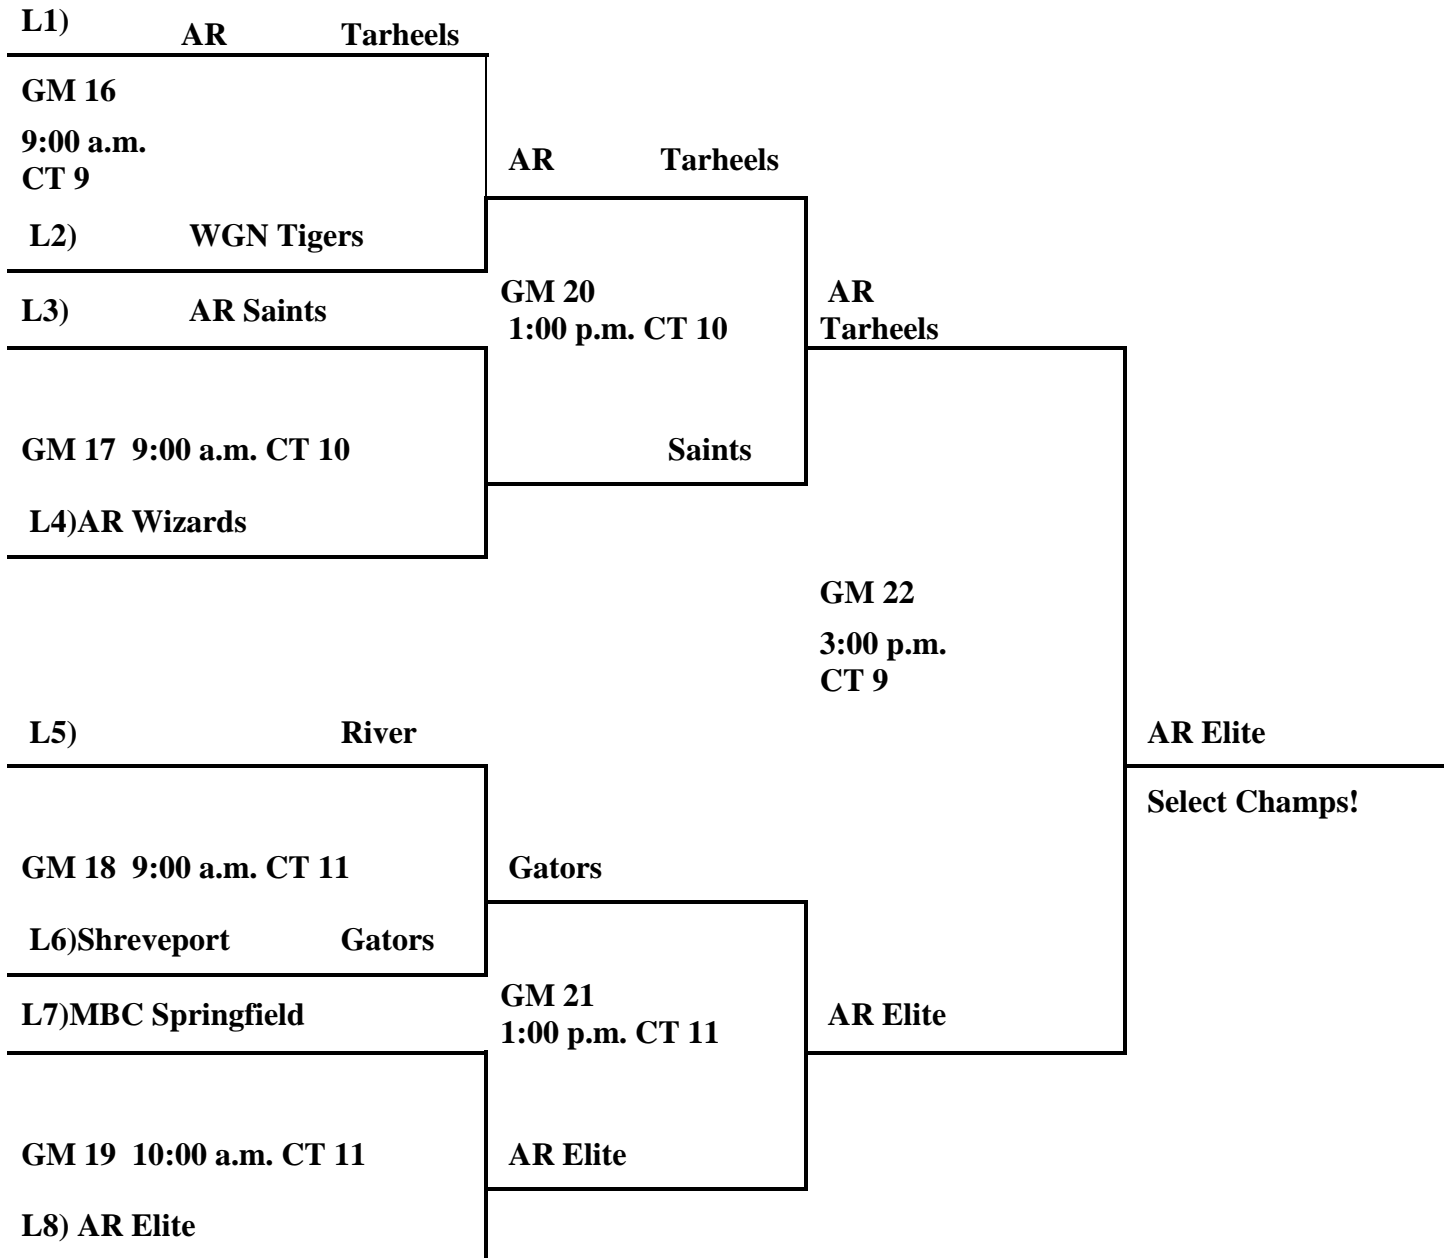

8th Grade Boys:

Select: