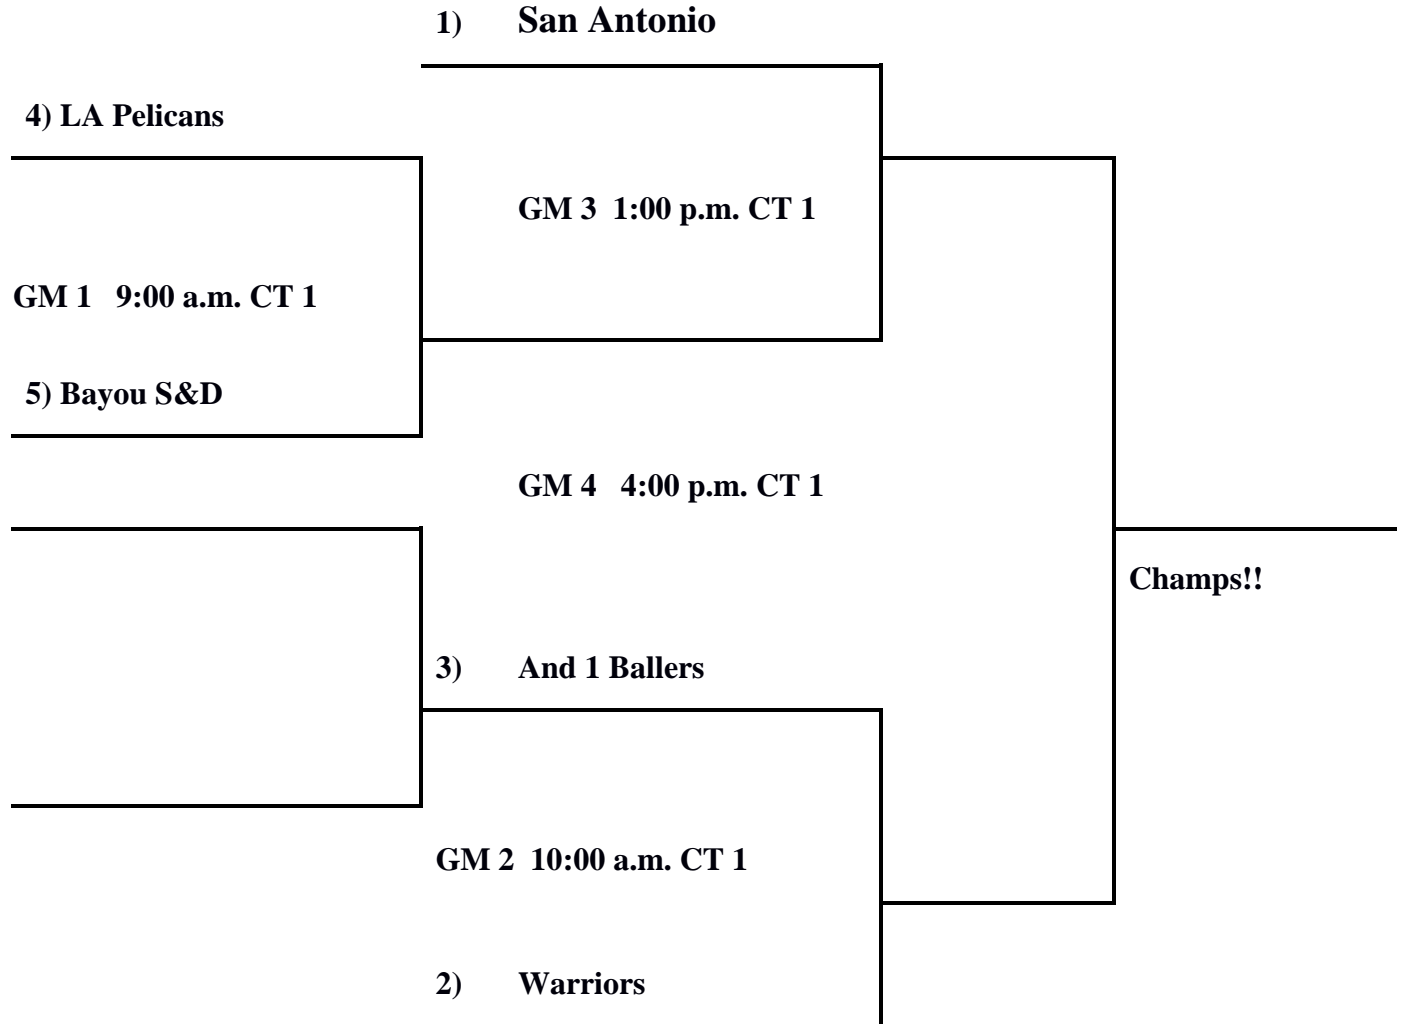

Sunday:

Consolation Games:

Loser GM 1) _____ V _____ (Loser GM 2)

GM 5 2:00 p.m. CT 1

Loser GM 3) **IF NEEDED** V _____ (WGM 5)

GM 6 7:00 p.m. CT 1