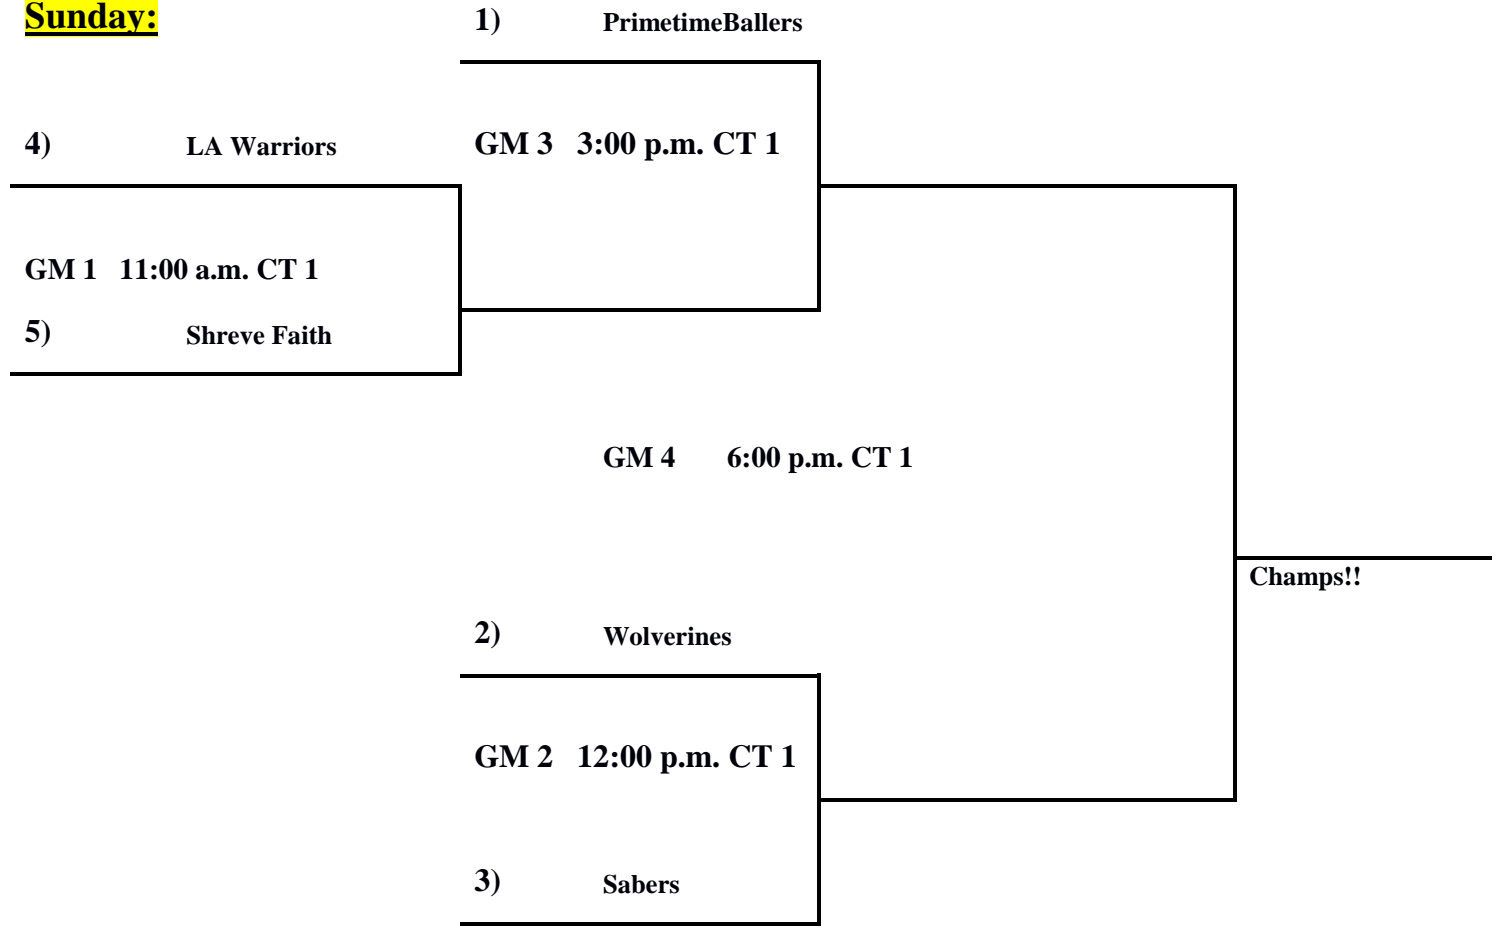

Sunday:

Consolation Games:

Loser GM 1) _____ V _____ (Loser GM 2

GM 5 5:00 p.m. CT 1