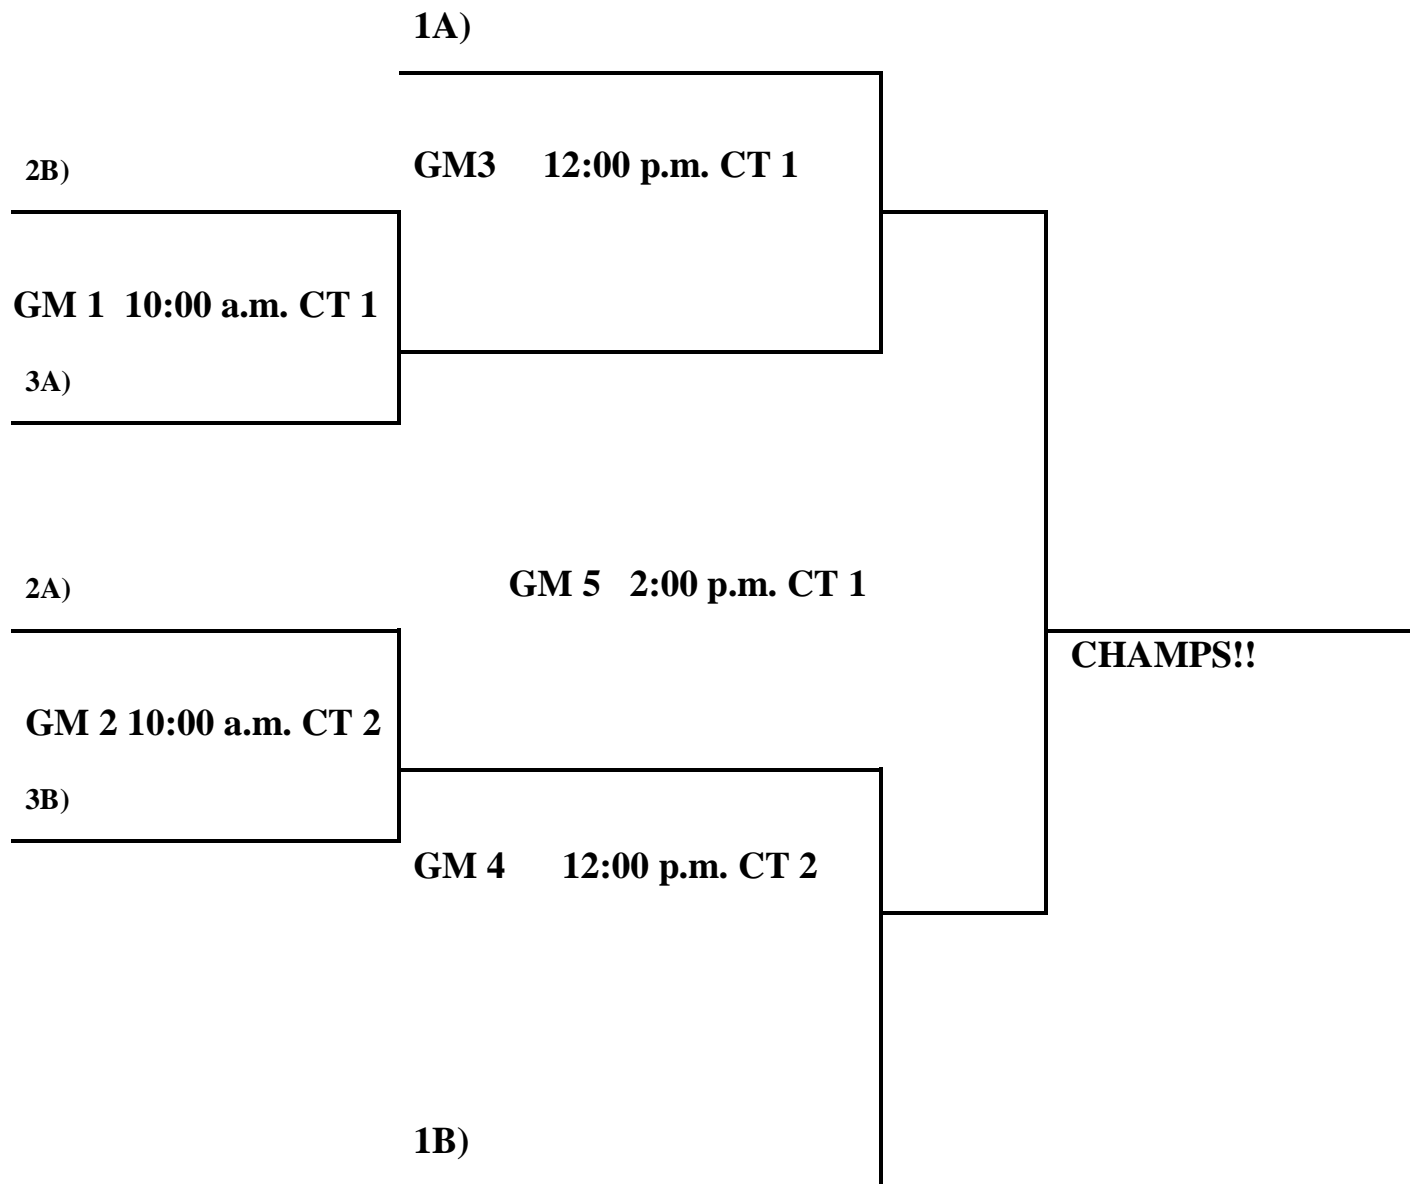

4th/5th Grade Boys:

14. LA Sterlington
15. GB Thunder
16. Benton Panthers
17. PA Bruins

Saturday:

- 15 v 16   12:40 p.m. CT 2
- 16 v 17   2:30 p.m. CT 2
- 14 v 15   4:20 p.m. CT 2
- 17 v 14   5:15 p.m. CT 1
- 15 v 17   7:05 p.m. CT 2
- 14 v 16   8:00 p.m. CT 1

Round Robin Tournament:

Tie Breaker:

- 1.) Record
- 2.) Head to Head
- 3.) Points Difference- Max + or – 15 pts.
- 4.) Coin Toss

TEAM WIN LOSS POINT DIFF (15 MAX)

<u>14.</u>	_____
<u>15.</u>	_____
<u>16.</u>	_____
<u>17.</u>	_____

CHECK OUT A FEW OF OUR BIG TOURNAMENTS

- PeeWee State   February 20th- 21st, Little Rock, AR
- Easter Eggstravaganza   March 25th Bryant/Little Rock, AR
- Battle Of The Mid-South   April 2nd - 3rd, North Little Rock, AR
- HoopPlayUSA AR State   April 16th - 17th, Bryant/Little Rock, AR
- Toad Suck   April 29th - May 1st, Conway, AR
- Super Regional   June 4th - 5th, Russellville, AR
- HoopPlayUSA NATIONALS
  July 15th - 17th, Conway/Russellville, AR