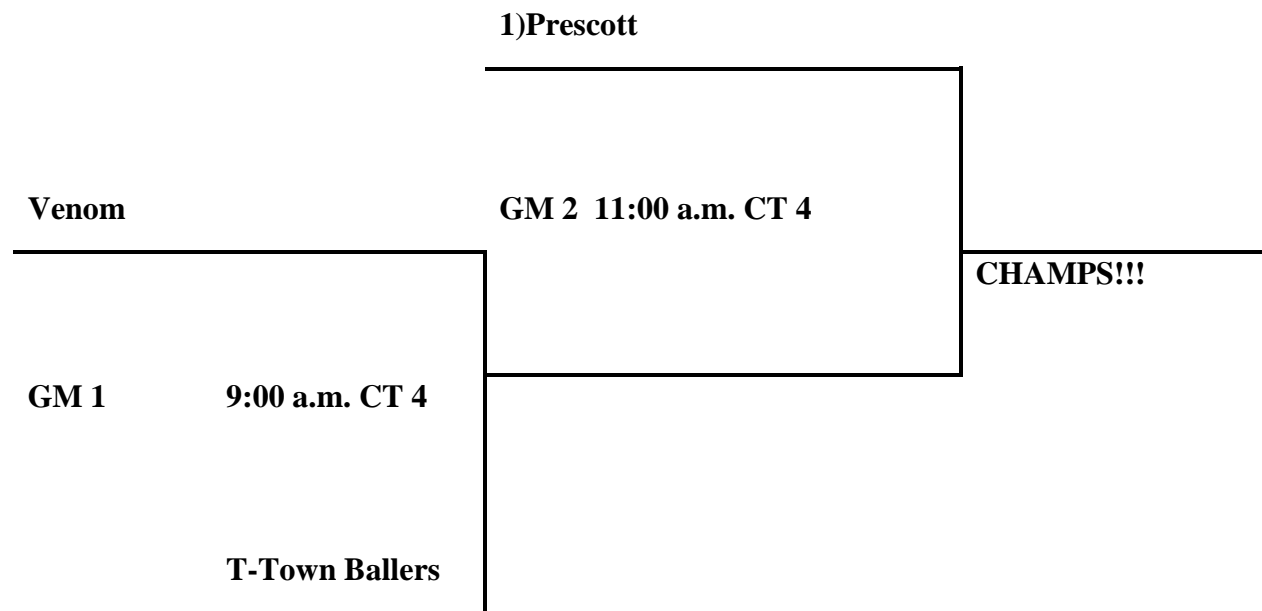

9th/10th Grade Girls Sunday: