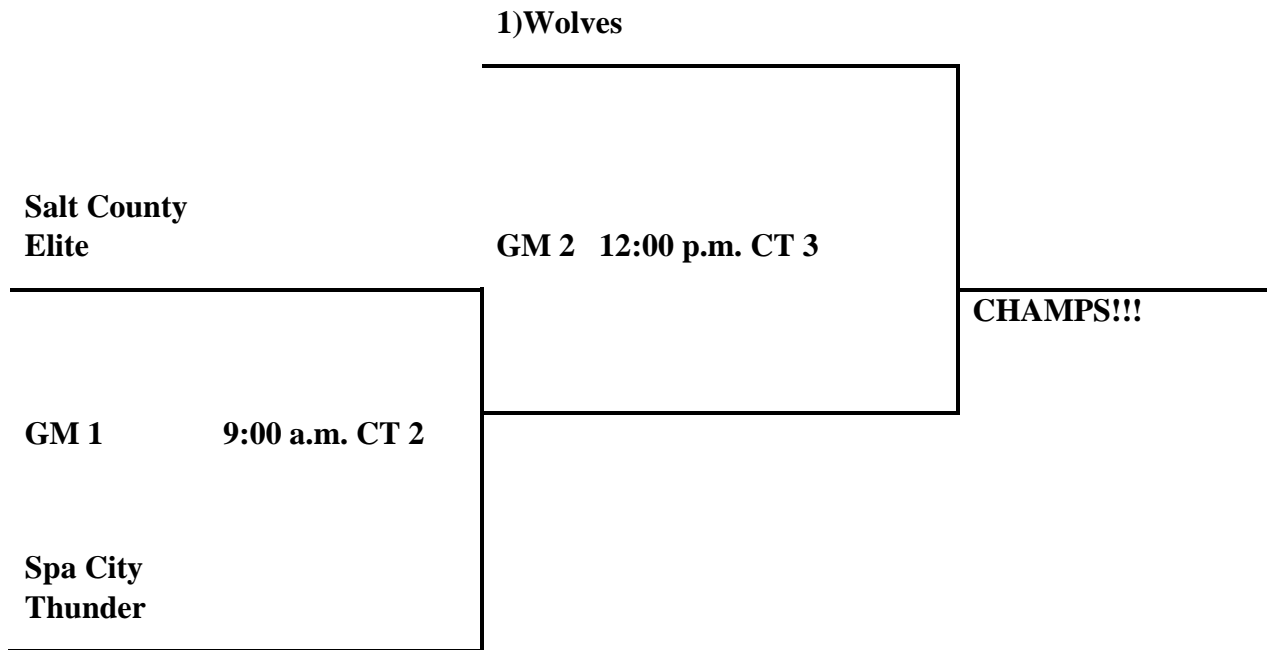

26. Spa City Thunder
27. Wolves
28. Salt County Elite

Saturday:

- 27 v 28   9:00 a.m. CT 4+8
- 28 v 26   10:50 a.m. CT 4
- 26 v 27   11:45 a.m. CT 4

Consolation Games:

Loser GM 1) _____ V _____ Wolves _____ (#1 Seed)
GM 3 3:00 p.m. CT 2