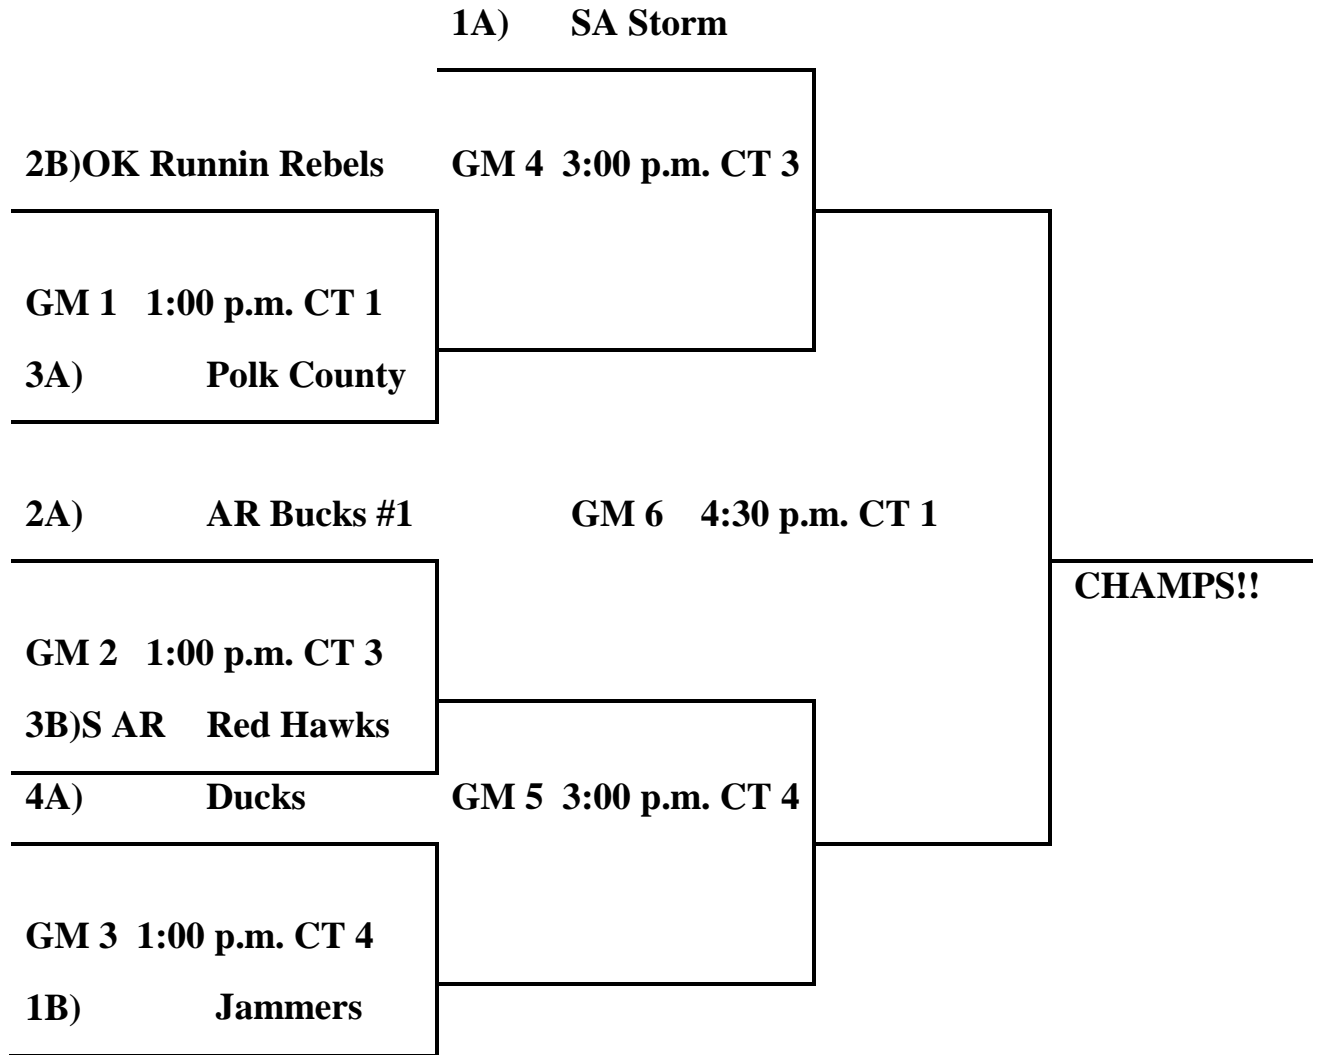

HOOPPLAY USA.COM

Senior Boys:

Consolation Games:

Loser GM 1) _____ V _____ (Loser GM 2

GM 7 3:00 p.m. CT 1

Loser GM 3) _____ V _____ (Loser GM 4

GM 8 4:00 p.m. CT 4