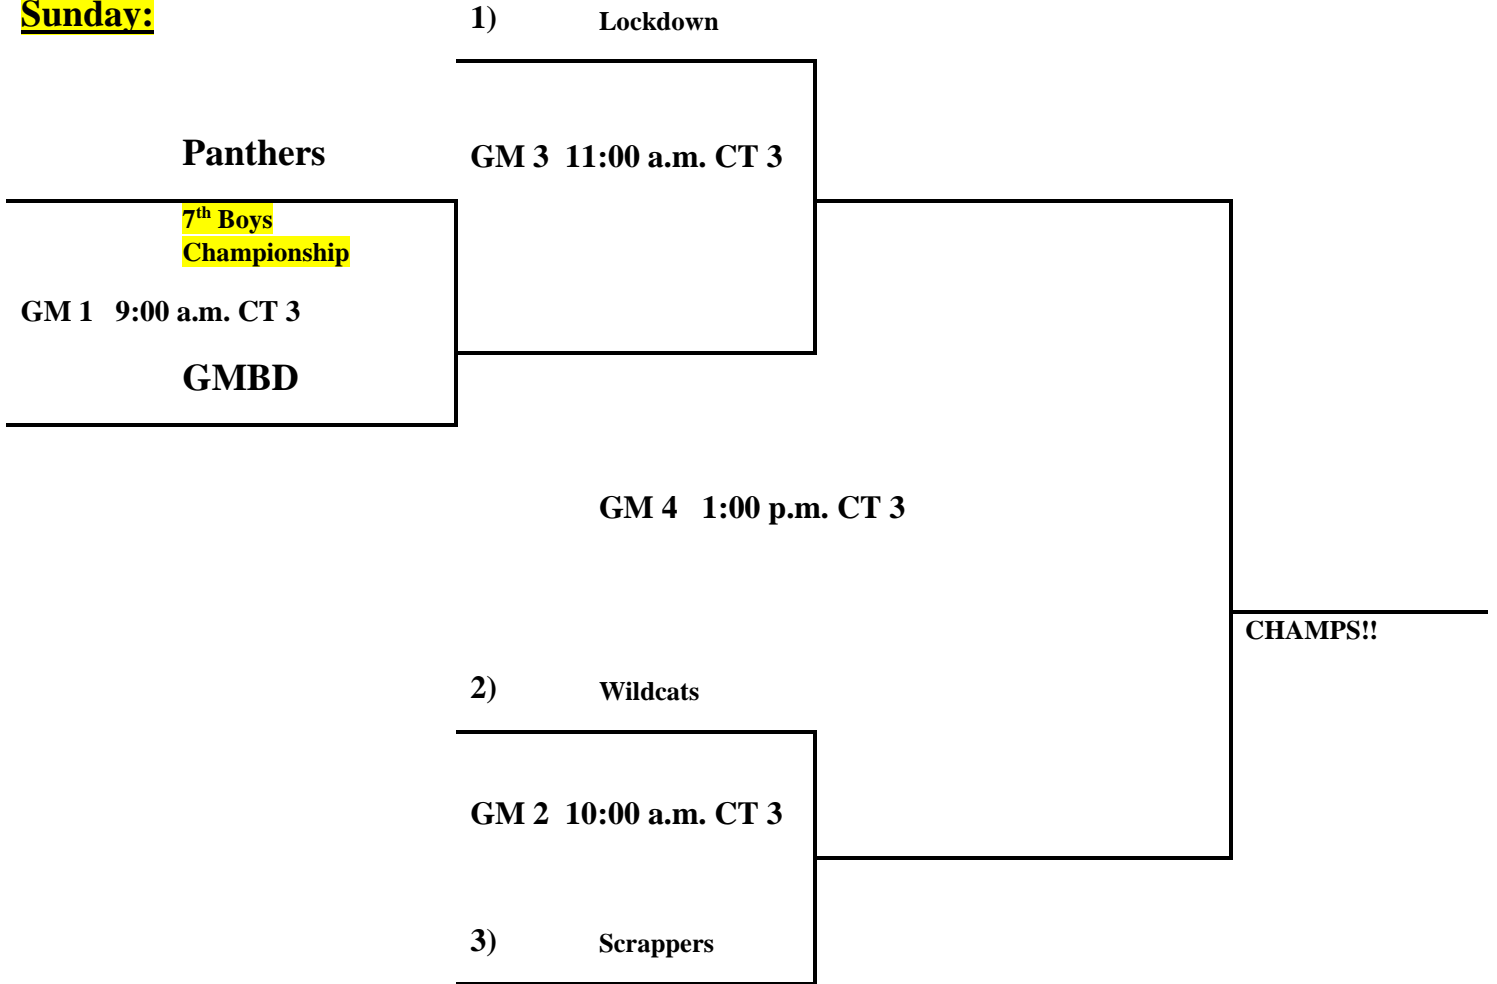

Sunday:

Consolation Games:

Loser GM 1) _____ V _____ (Loser GM 2)

GM 5 12:00 p.m. CT 2