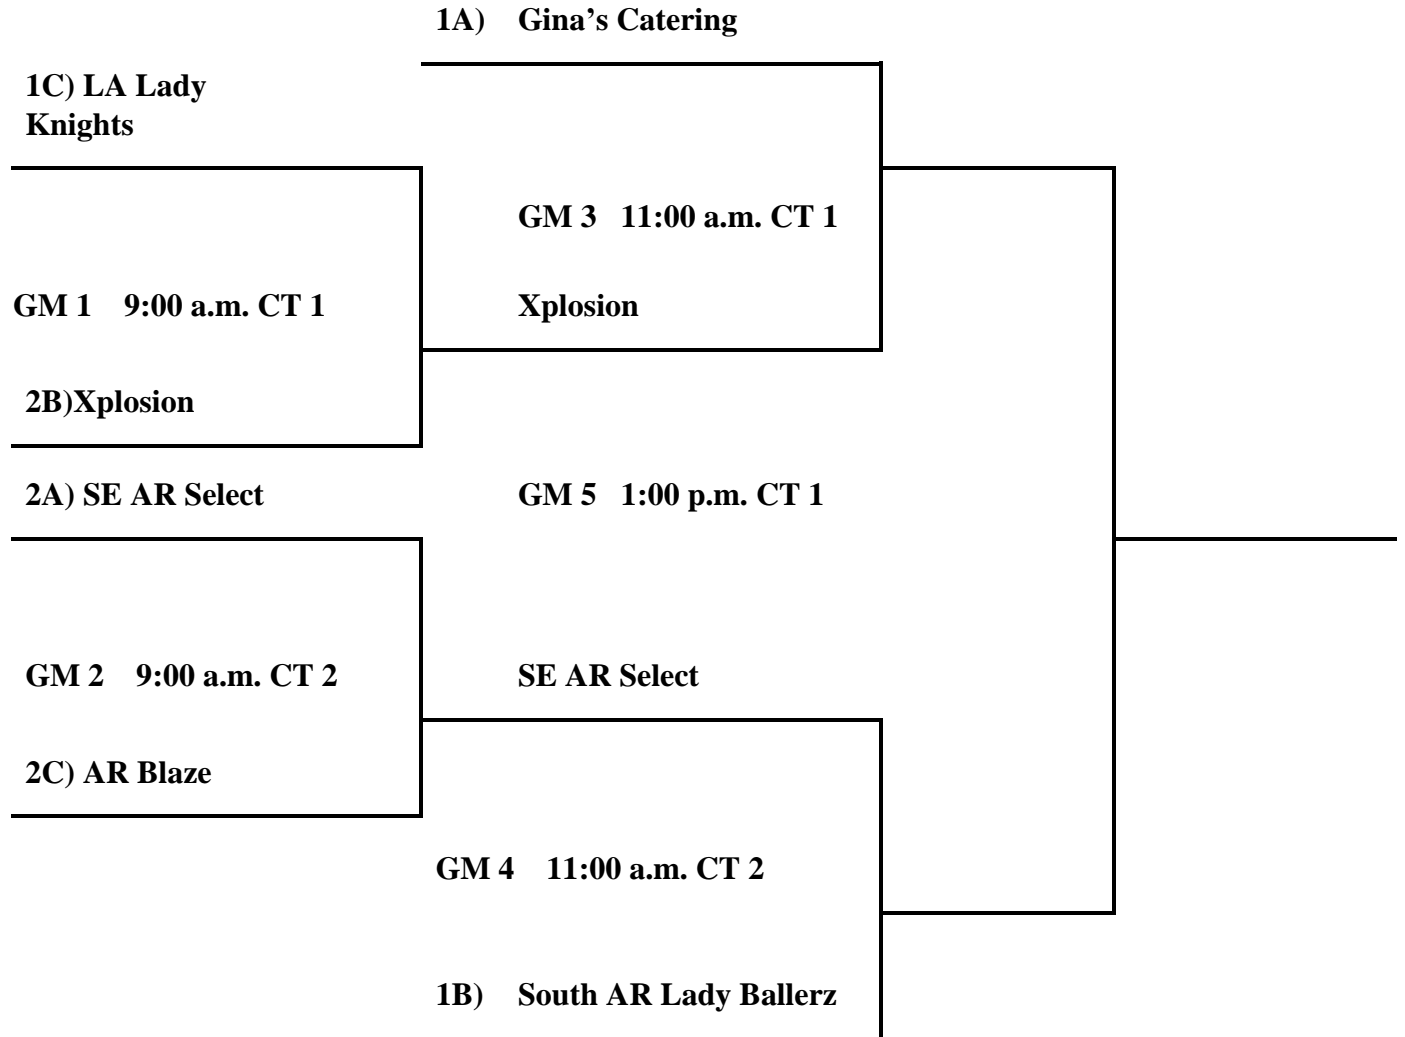

Sunday:

Consolation Games:

Loser GM 1) LA Lady Knights V _____ (Loser GM 2)

GM 6 12:00 p.m. CT 2

Loser GM 3) _____ V _____ (Loser GM 4)

GM 7 3:00 p.m. CT 4