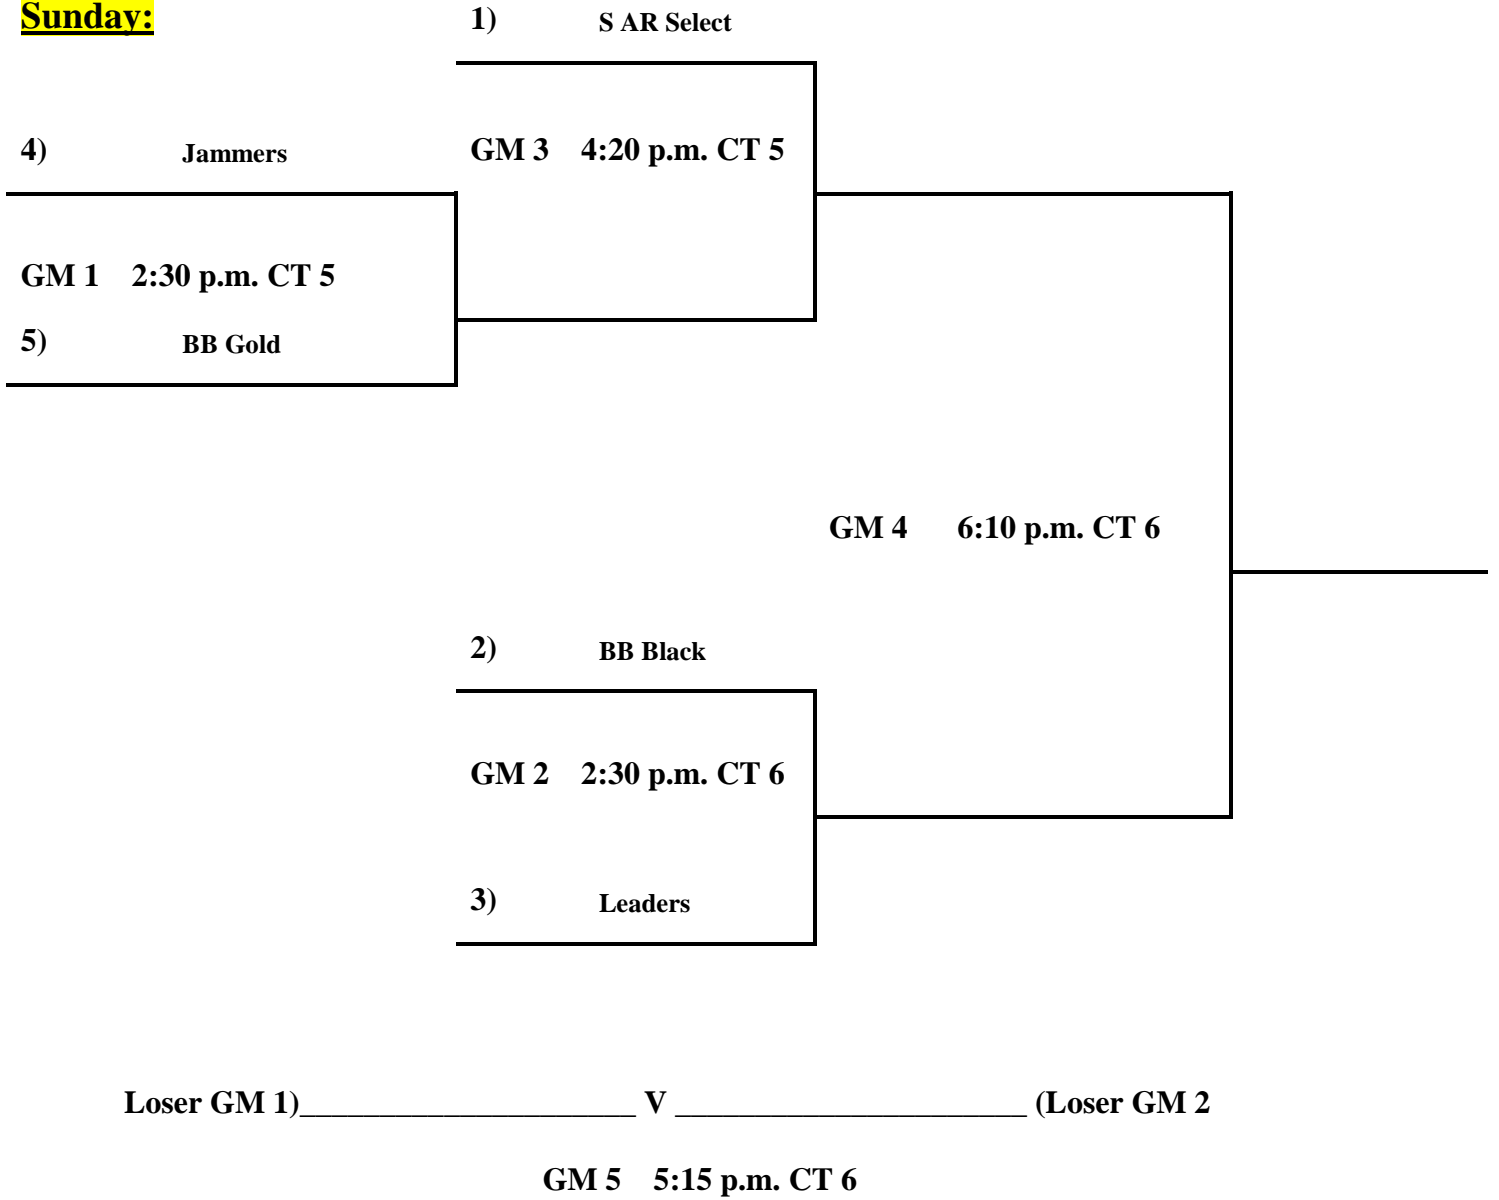

- 52. LA Team Robinson-30
- 53. Hot Springs-12
- 54. Panthers-12
- 55. Xplosion+30

Saturday:

- 52 v 53 9:00 a.m. CT 1+15
- 54 v 55 9:00 a.m. CT 3+15
- 55 v 52 11:00 a.m. CT 1+15
- 53 v 54 12:00 p.m. CT 4+3