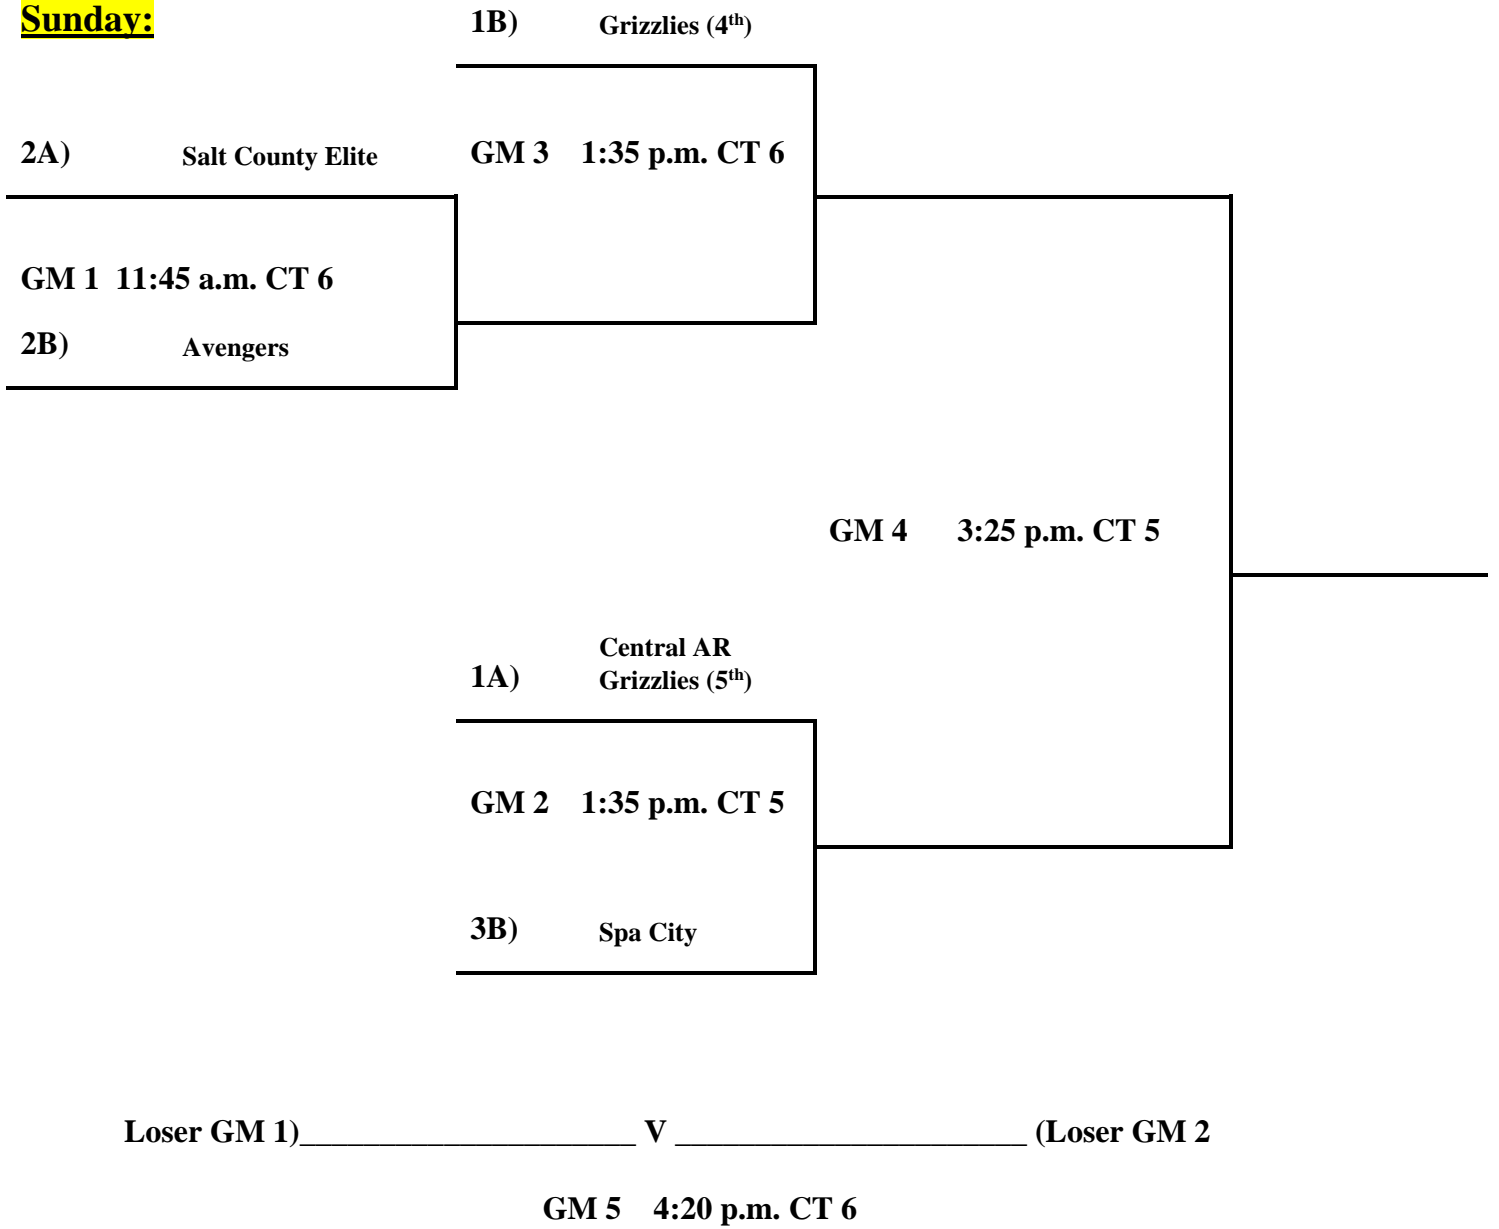

5th Grade Boys:

Sunday:

6th Grade Boys:

- 45. EDAC Jammers
- 46. BB Savage Dynasty Gold
- 47. Southeast AR Select
- 48. BB Savage Dynasty Black
- 49. AR Leaders

Saturday:

- 48 v 49 3:25 p.m. CT 6
- 45 v 46 4:20 p.m. CT 5
- 47 v 48 5:15 p.m. CT 6
- 49 v 45 6:10 p.m. CT 5
- 46 v 47 6:10 p.m. CT 6