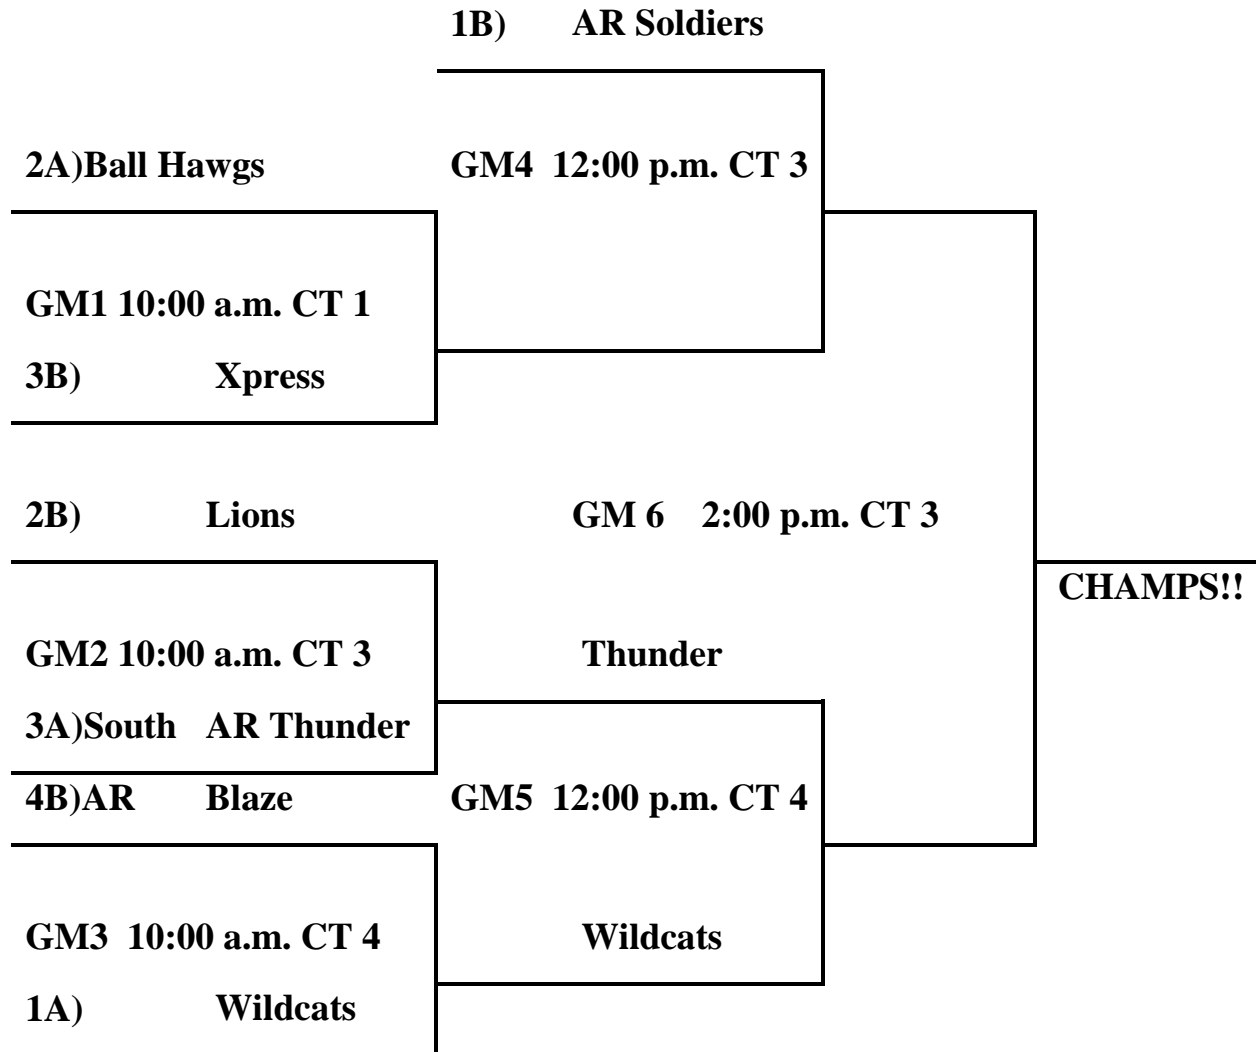

HOOPPLAY USA.COM

9th/10th Grade Boys: