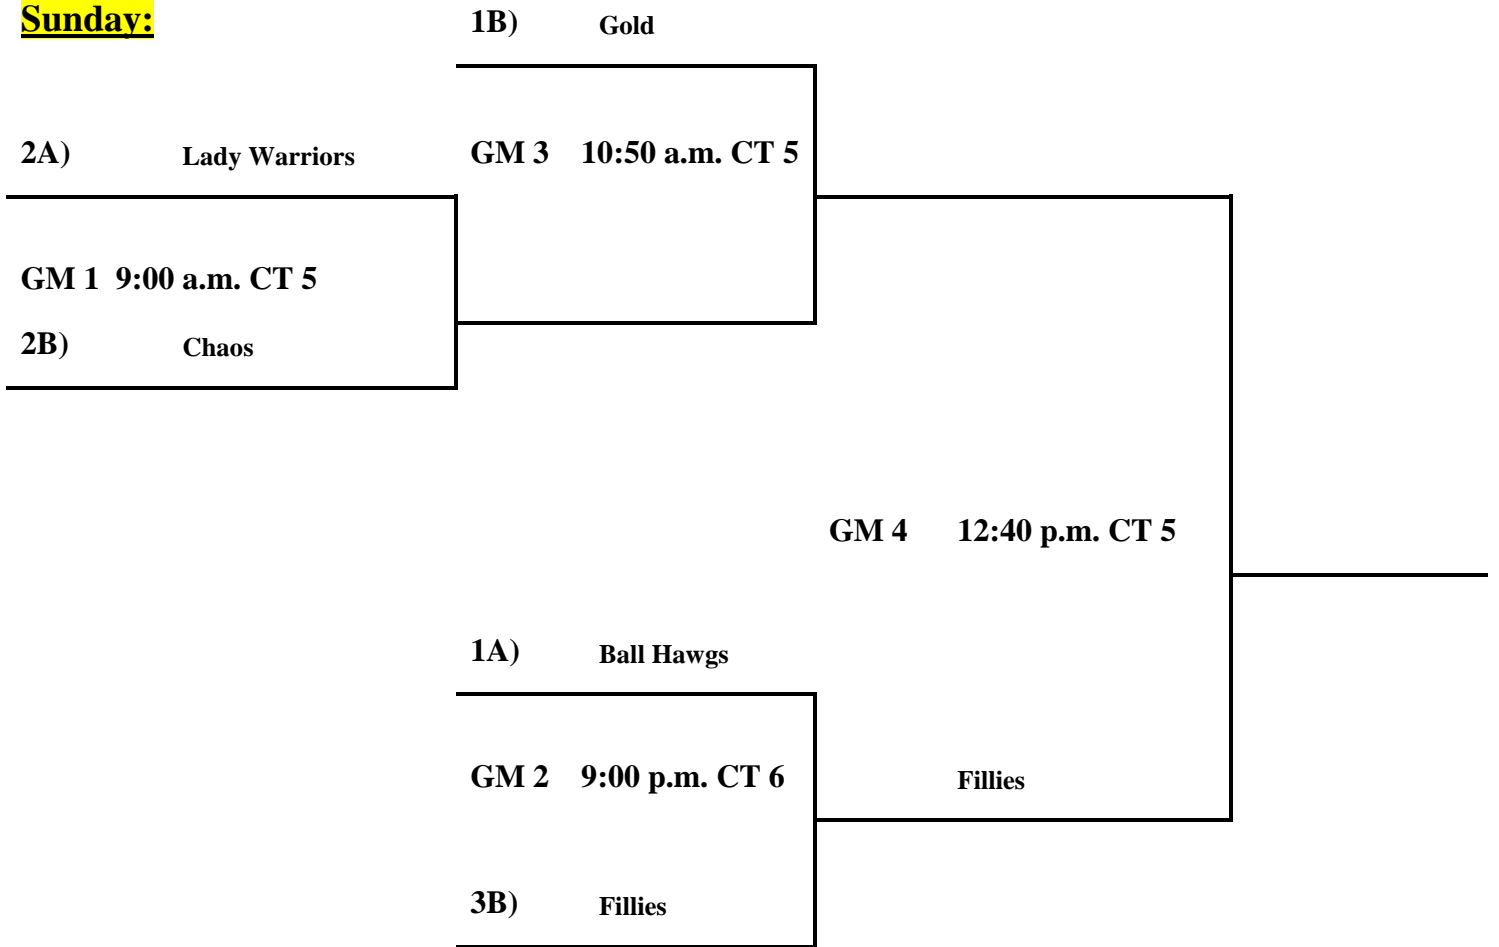

HOOPPLAY USA.COM

4th/5th Grade Girls:

Sunday:

Loser GM 1) _____ V Ball Hawgs (Loser GM 2

GM 5 10:50 a.m. CT 6