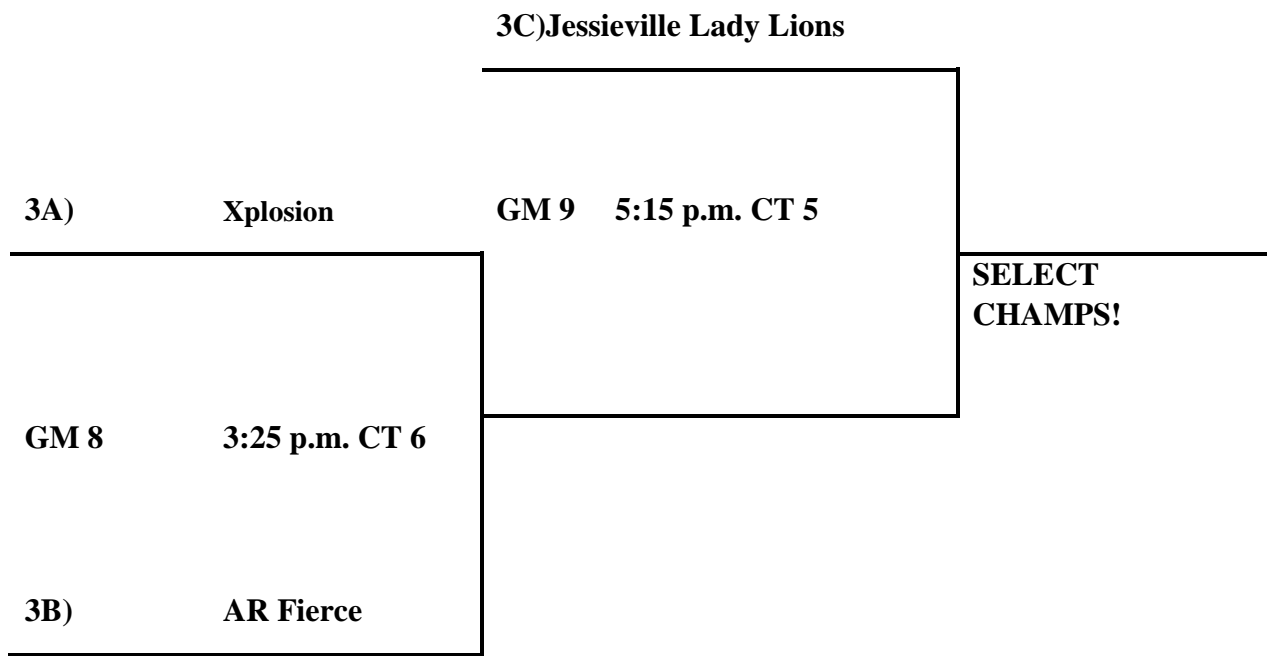

Select Sunday:

Consolation Games:

Loser GM 8) _____ V Jessieville Lady Lions (#1 Seed)
GM 10 6:10 p.m. CT 5