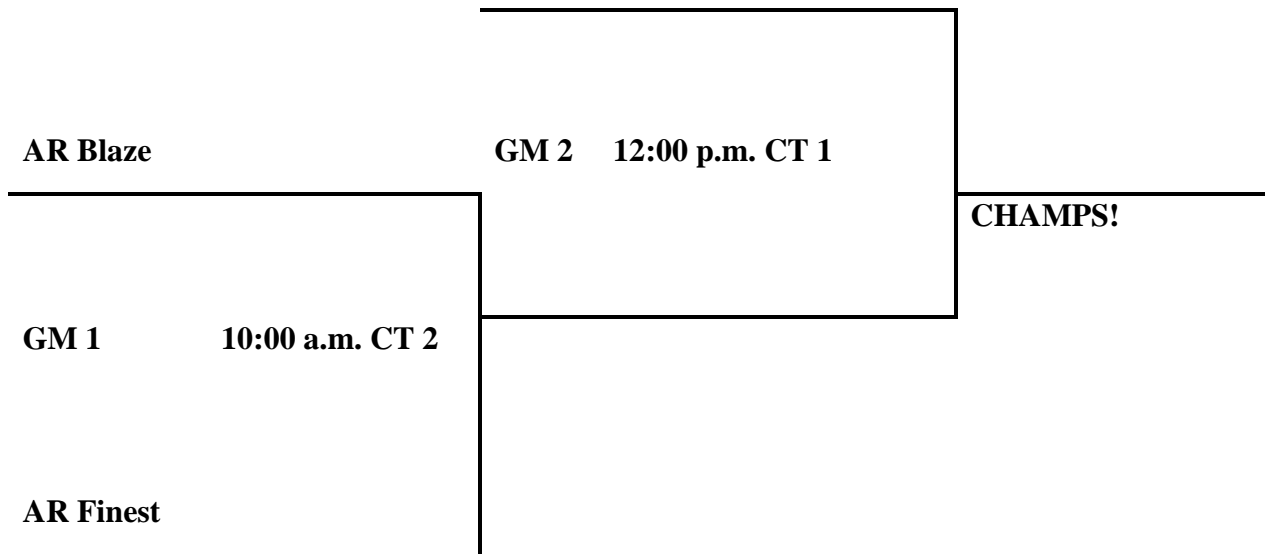

Sunday:

1) Xplosion