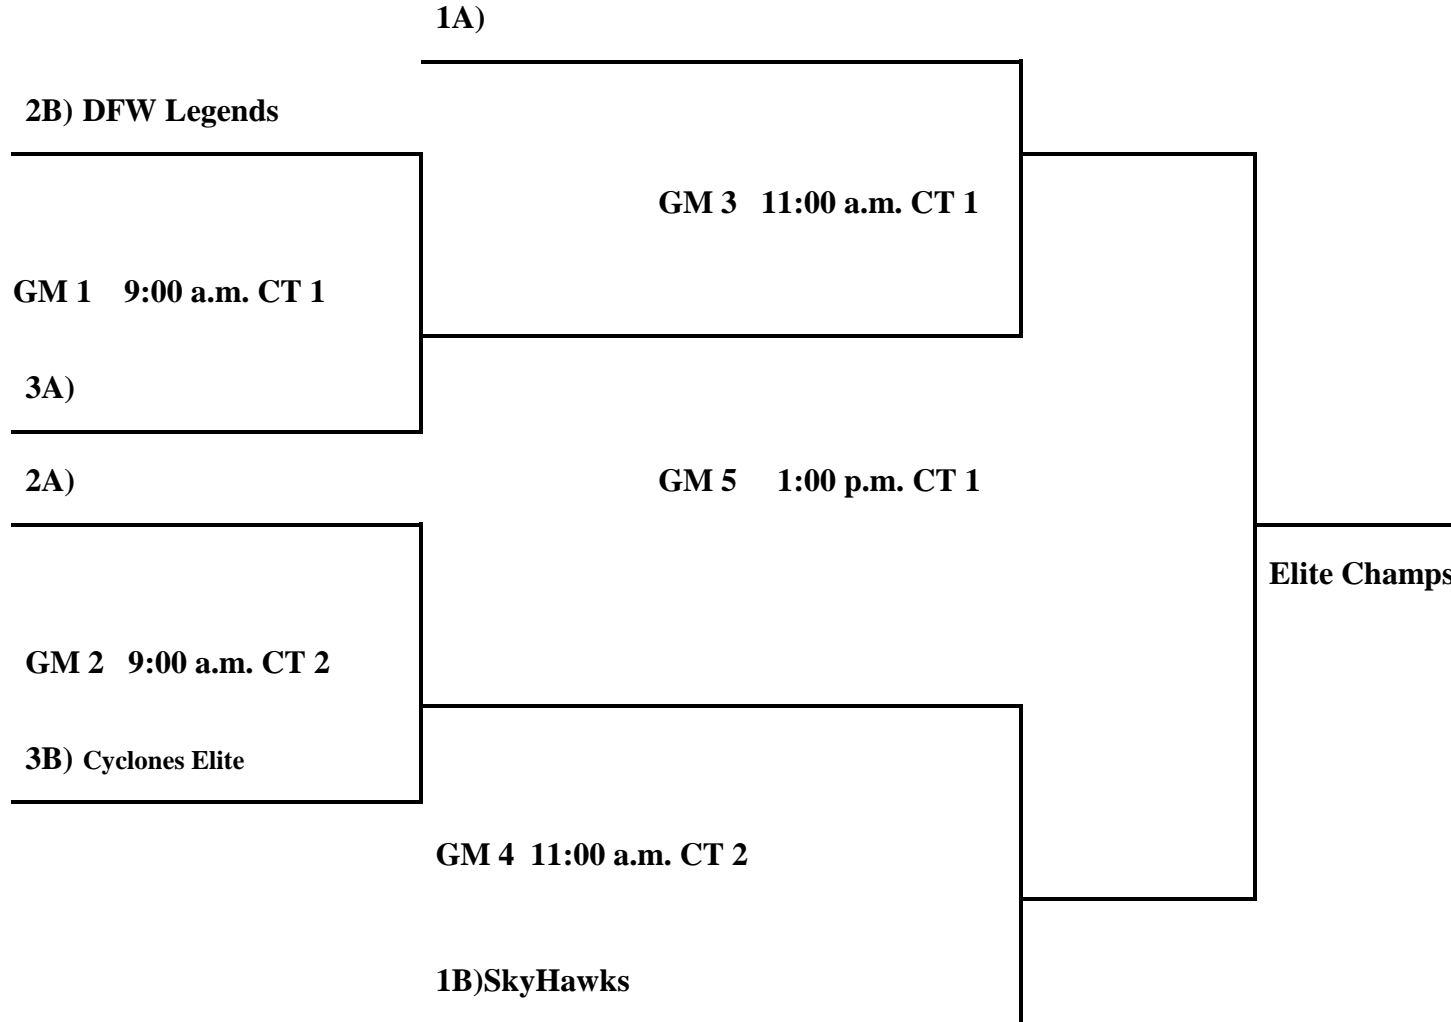

Sunday:

Consolation Games:

Loser GM 1) _____ V _____ (Loser GM 2)

GM 6 3:00 p.m. CT 2

Loser GM 3) _____ V _____ (Loser GM 4)

GM 7 4:00 p.m. CT 4