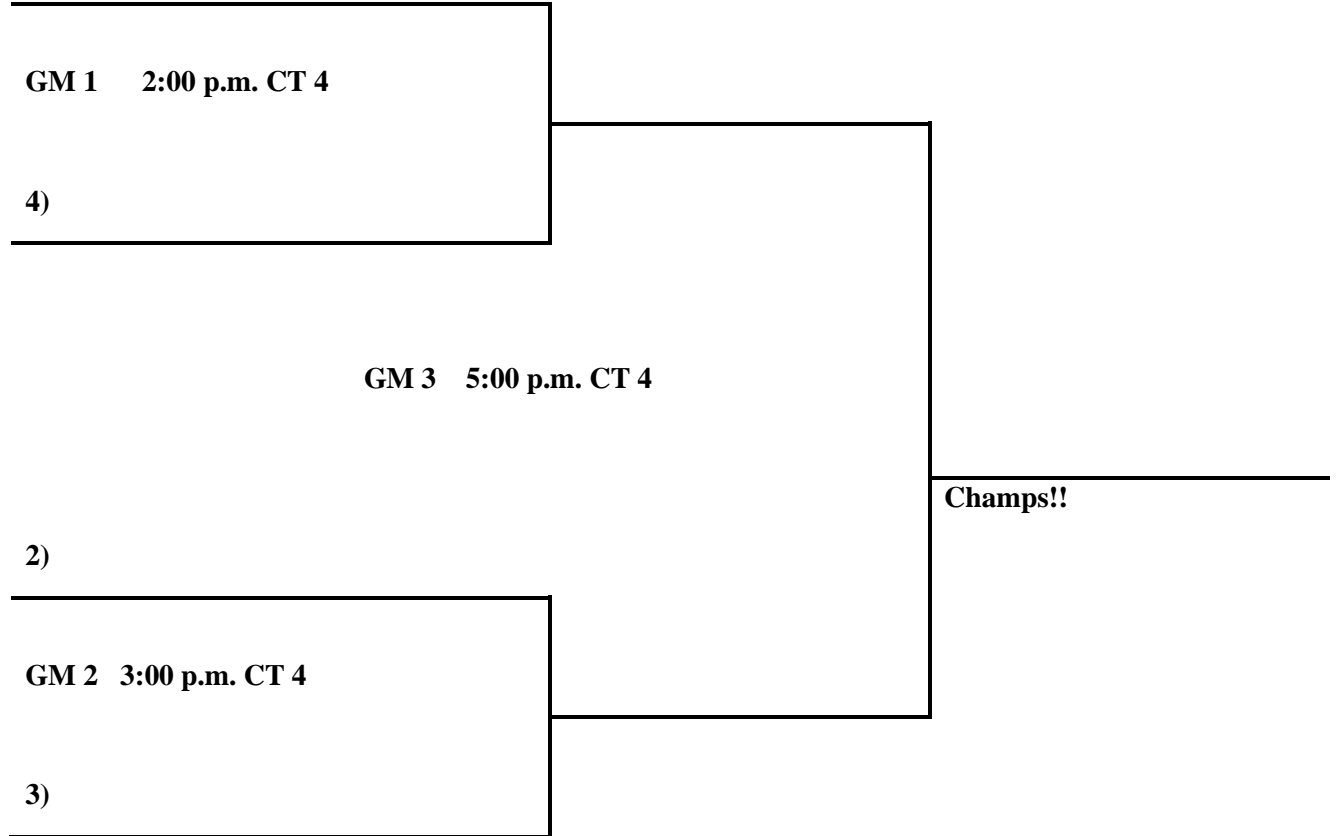

Sunday:

1) Southeast AR Shooters

Consolation Games:

Loser GM 1) _____ V _____ (Loser GM 2)

GM 4 6:00 p.m. CT 4