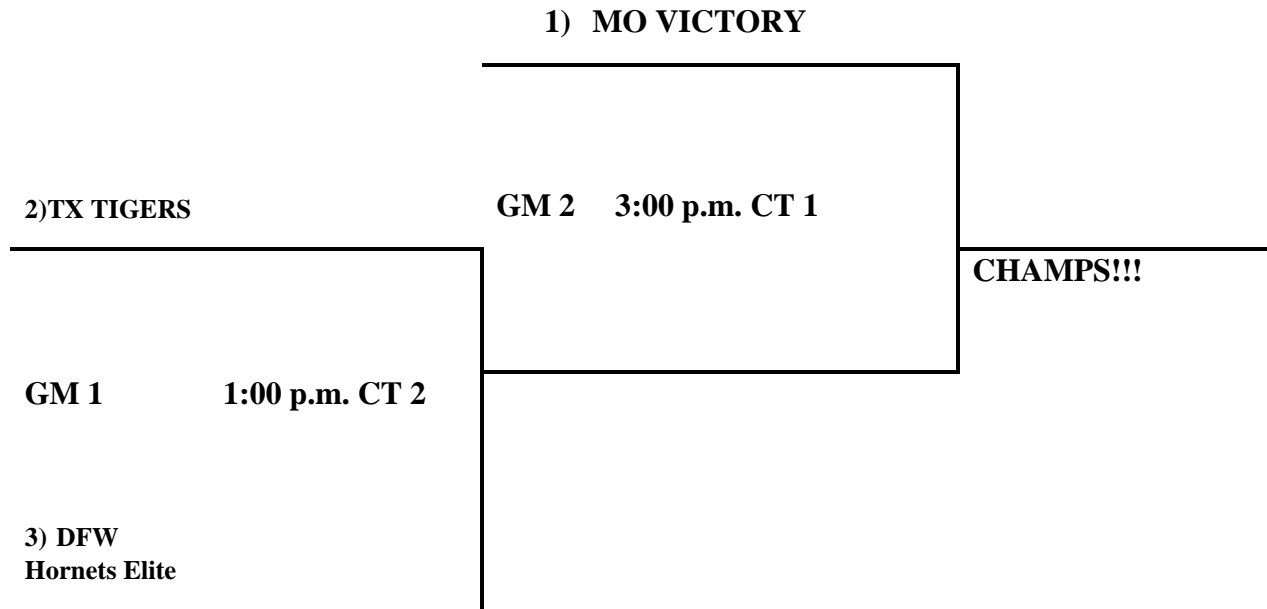

Sunday:

Consolation Games:

Loser GM 1) _____ V _____ (#1 Seed)

GM 3 6:00 p.m. CT 1