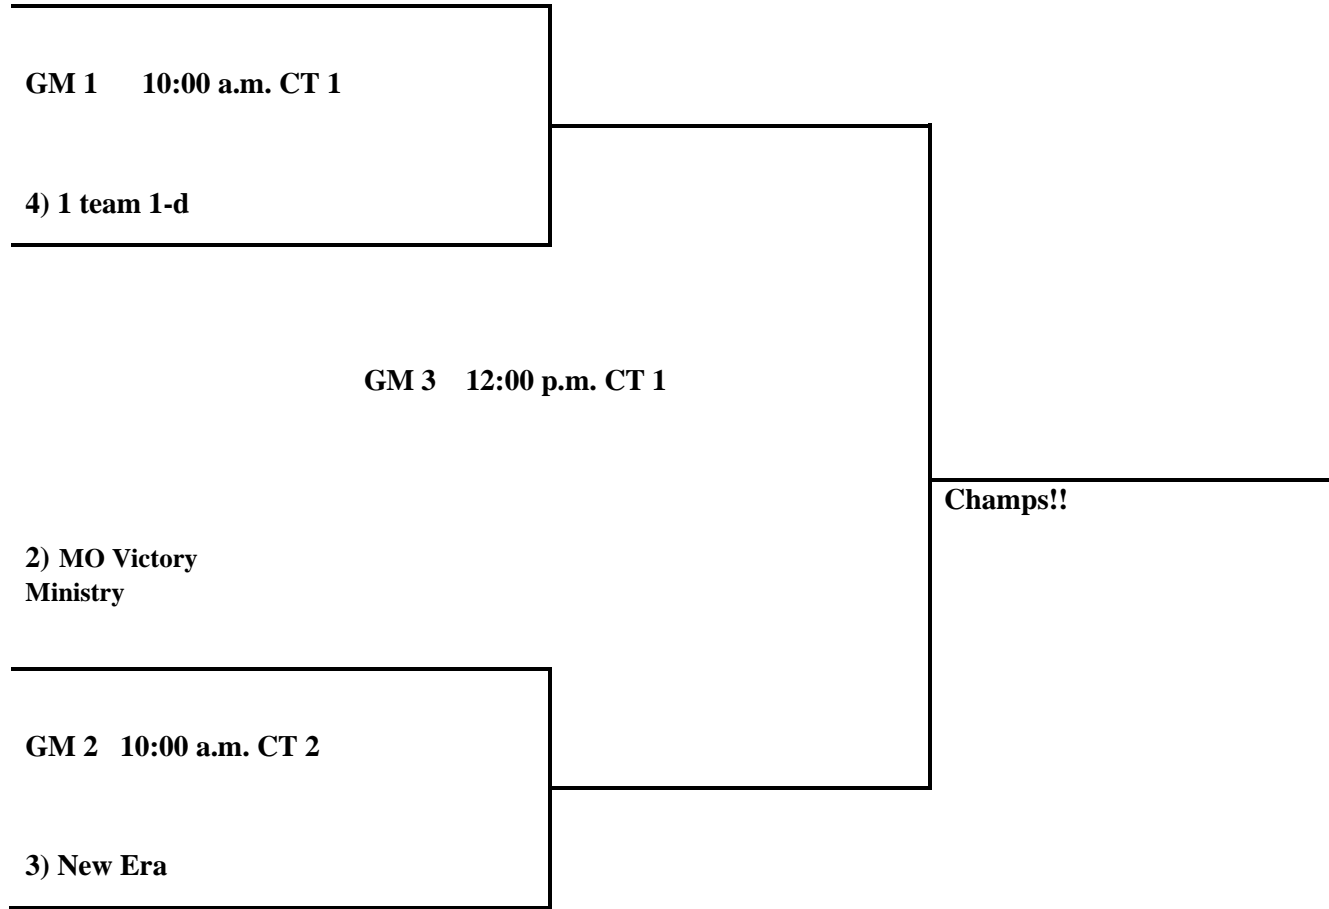

Sunday:

1) MS
  Gladiators

Consolation Games:

Loser GM 1) _____ V _____ (Loser GM 2)

GM 4   12:00 p.m. CT 2