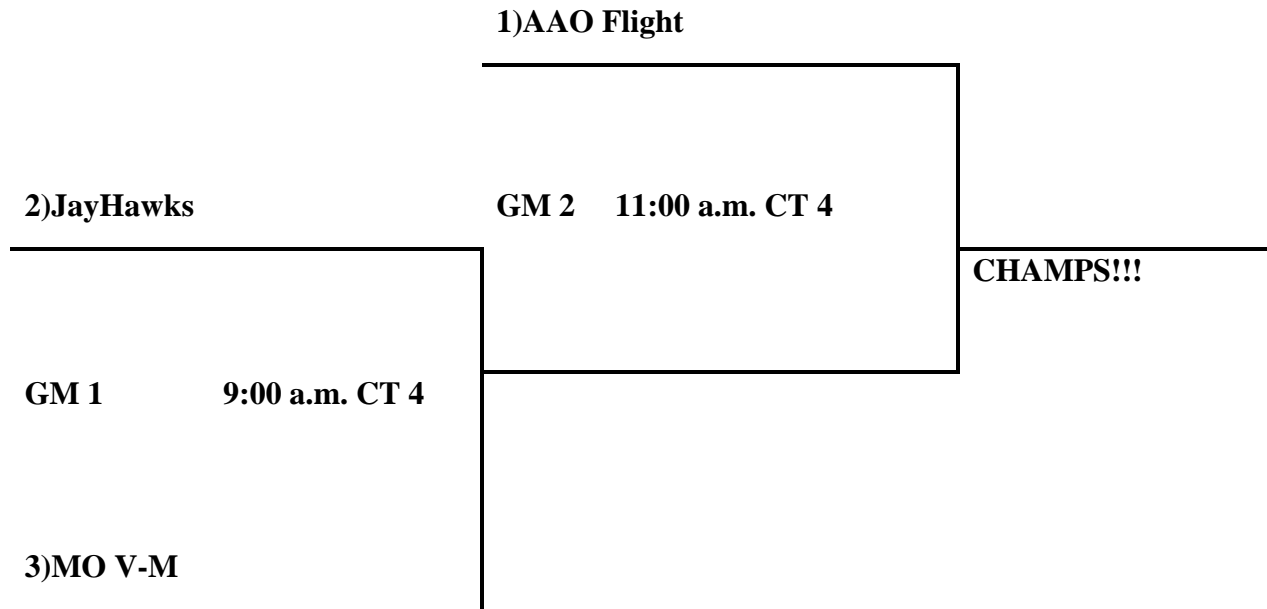

Sunday:

Consolation Games:

Loser GM 1) _____ V _____ (#1 Seed)

GM 3 1:00 p.m. CT 4