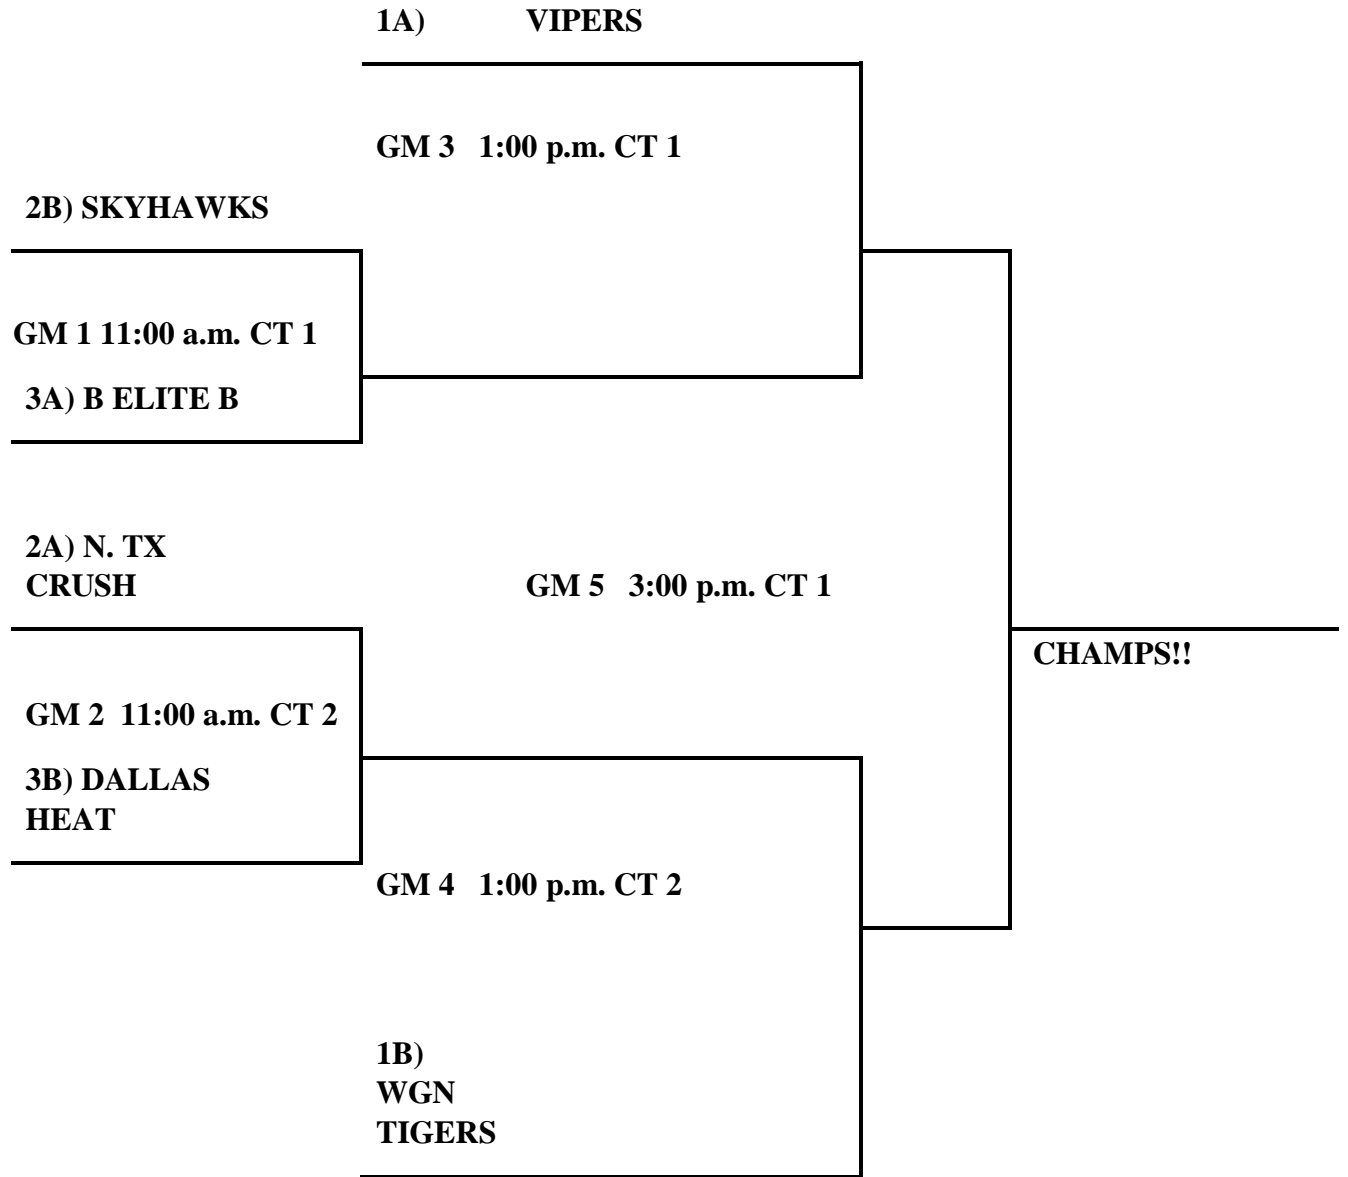

7th/8th Grade Boys Elite:

Sunday:

Consolation Game:

Loser GM 1) _____ V _____ (Loser GM2

GM 6 2:00 p.m. CT 2

Loser GM 3) _____ V _____ (Loser GM4