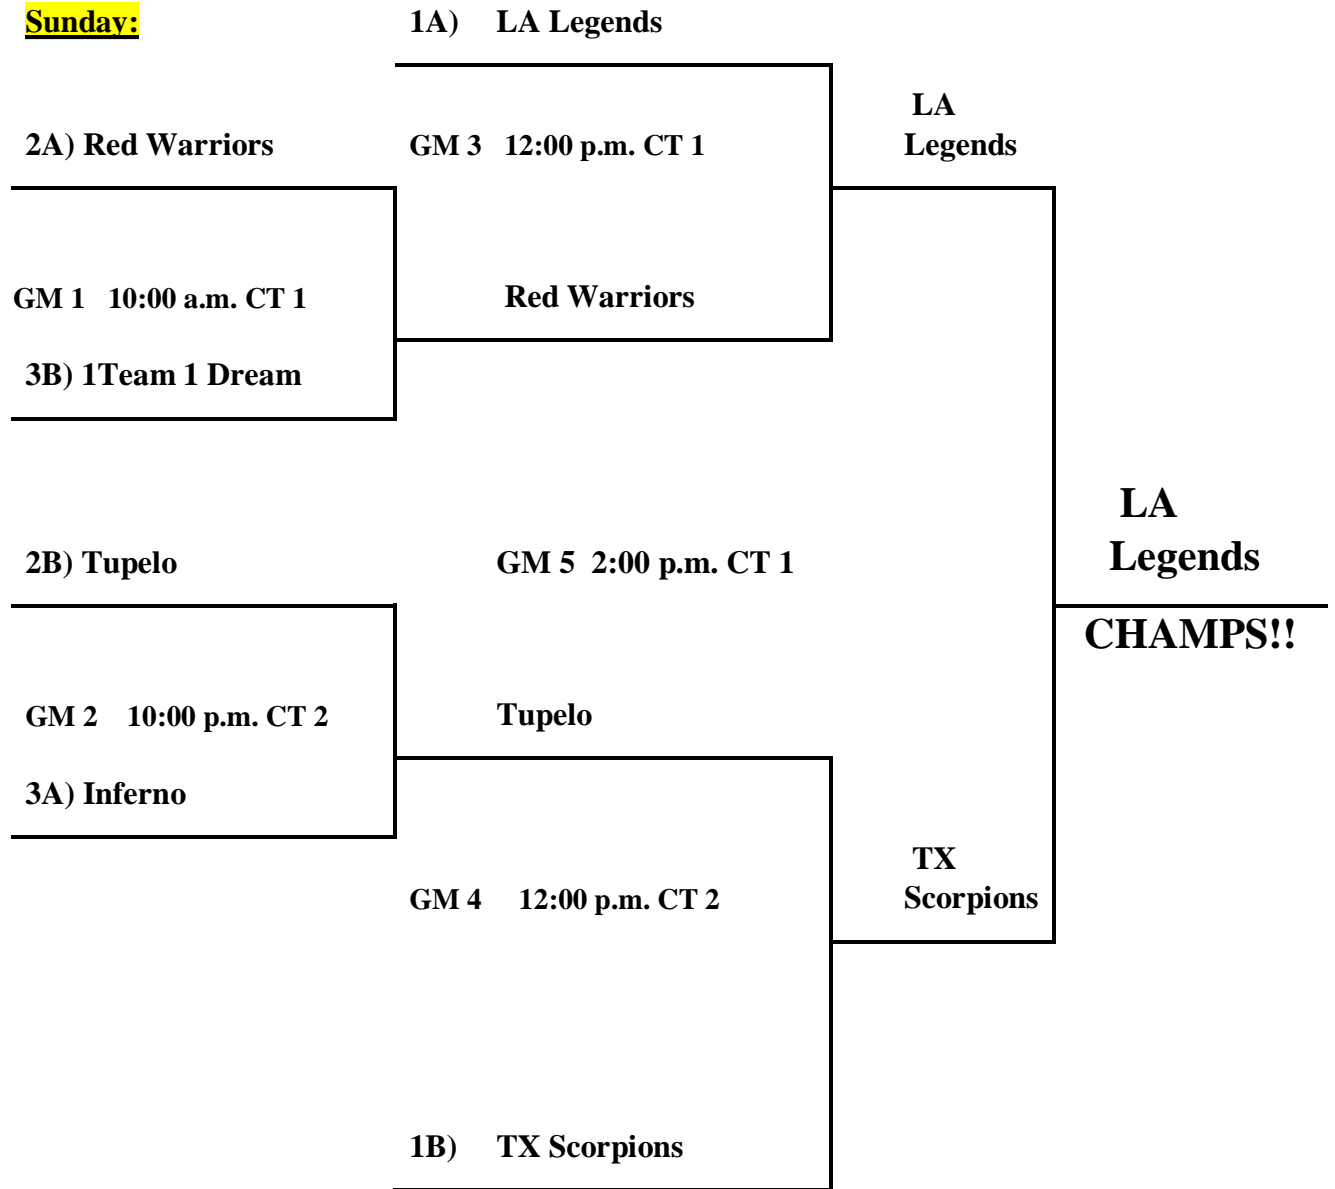

Consolation Game:

Loser GM 1) 1 Team 1 Dream VS Inferno (Loser GM 2)

GM 6 1:30 p.m. CT 1

Loser GM 3) _____ VS _____ (Loser GM 4)

GM 7 2:00 p.m. CT 2