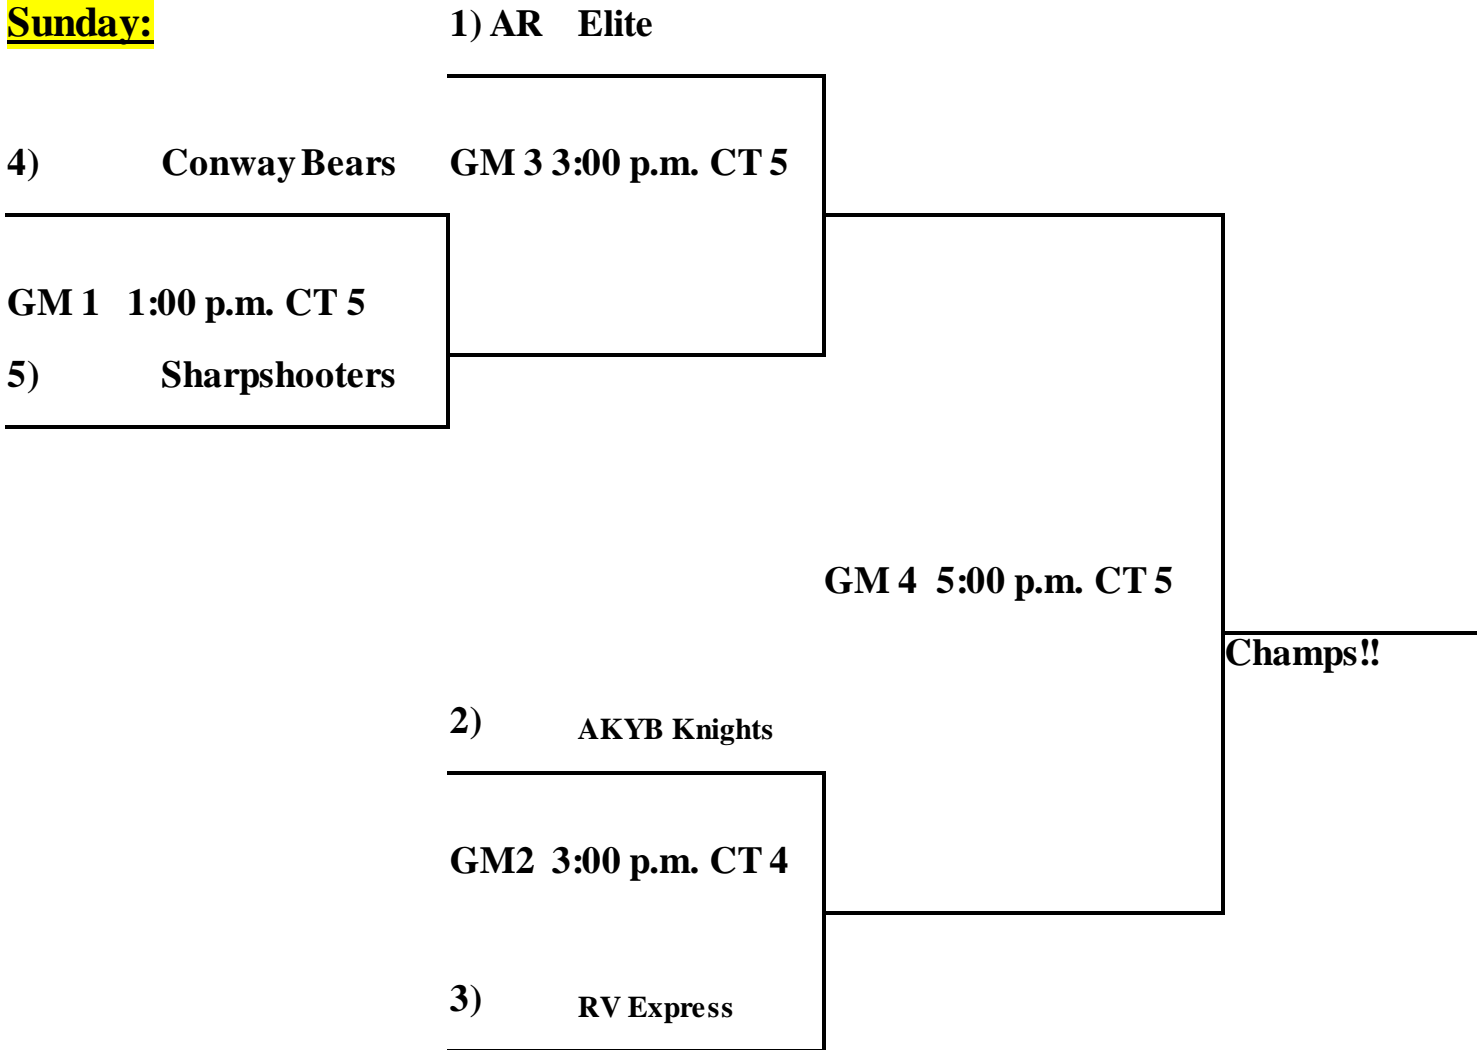

Sunday:

Consolation Games:

Loser GM 1) _____ V _____ (Loser GM 2)

GM 5 5:00 p.m. CT 6