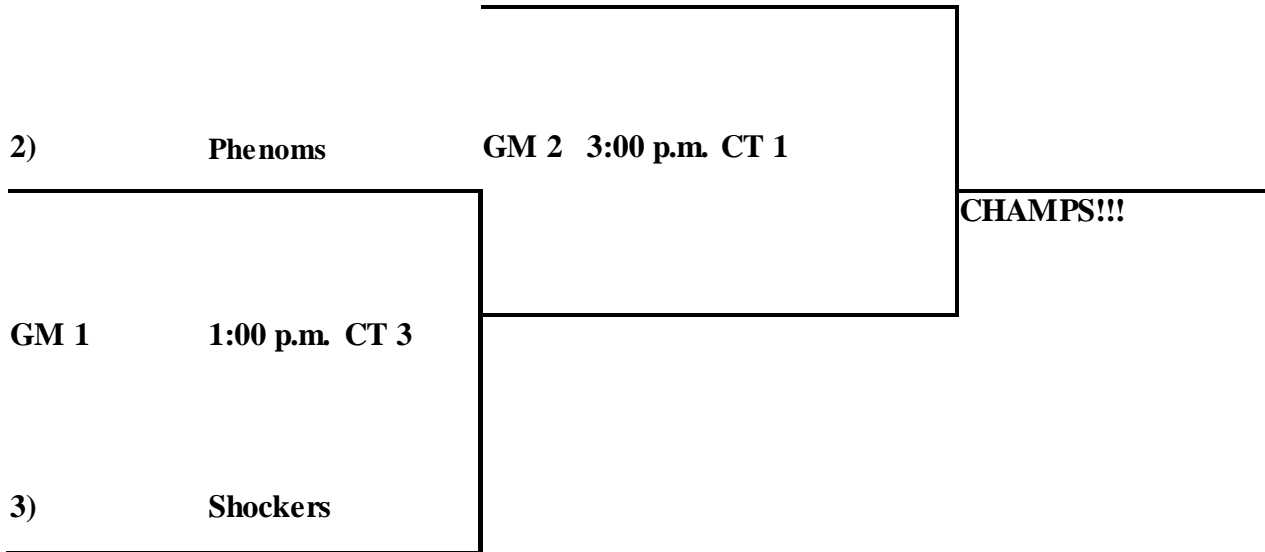

Sunday:

1) AR Spartans