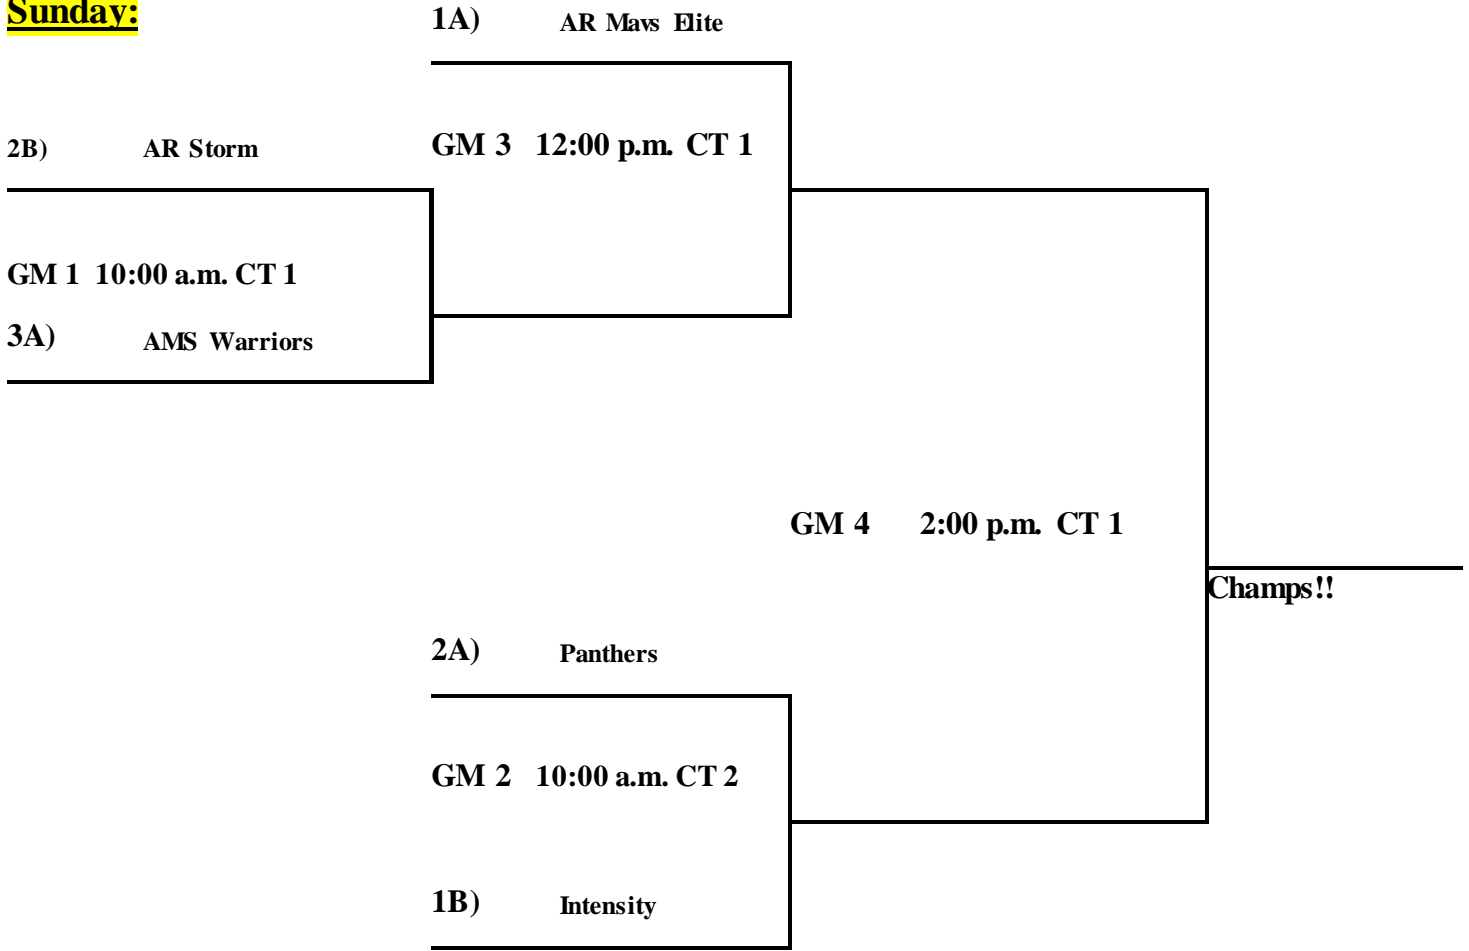

HOOPPLAY USA.COM

High School Girls:

Sunday:

Consolation Games:

Loser GM 1) _____ V _____ (Loser GM 2)

GM 5 12:00 p.m. CT 2