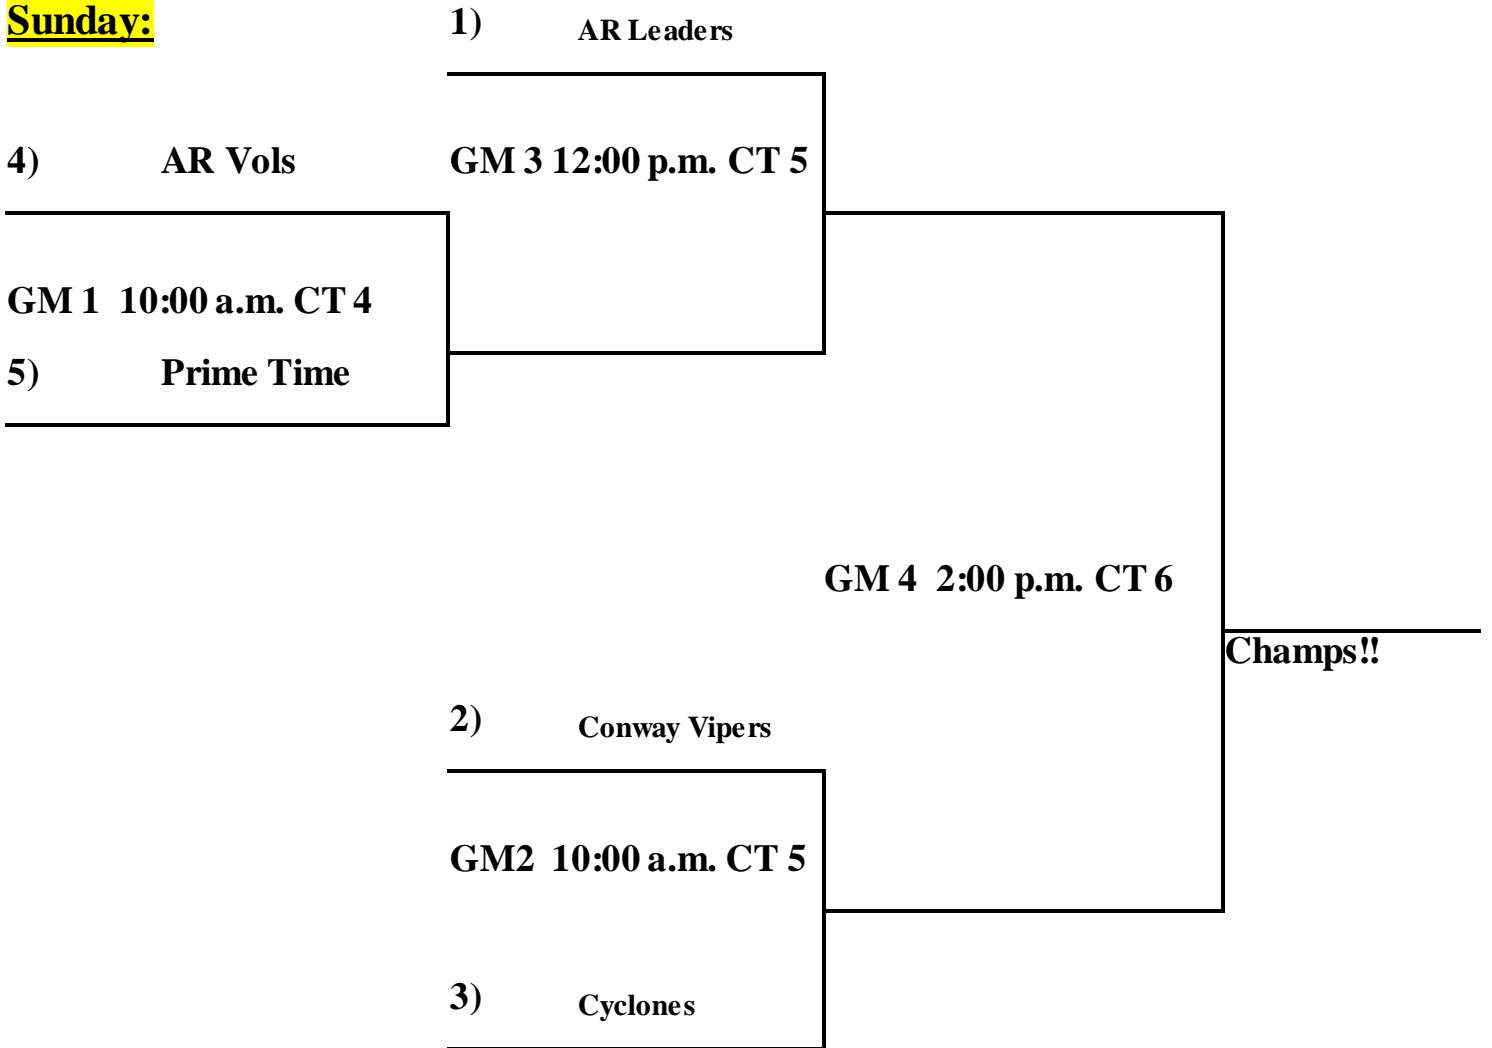

Sunday:

Consolation Games:

Loser GM 1) _____ V _____ (Loser GM 2)

GM 5 3:00 p.m. CT 3