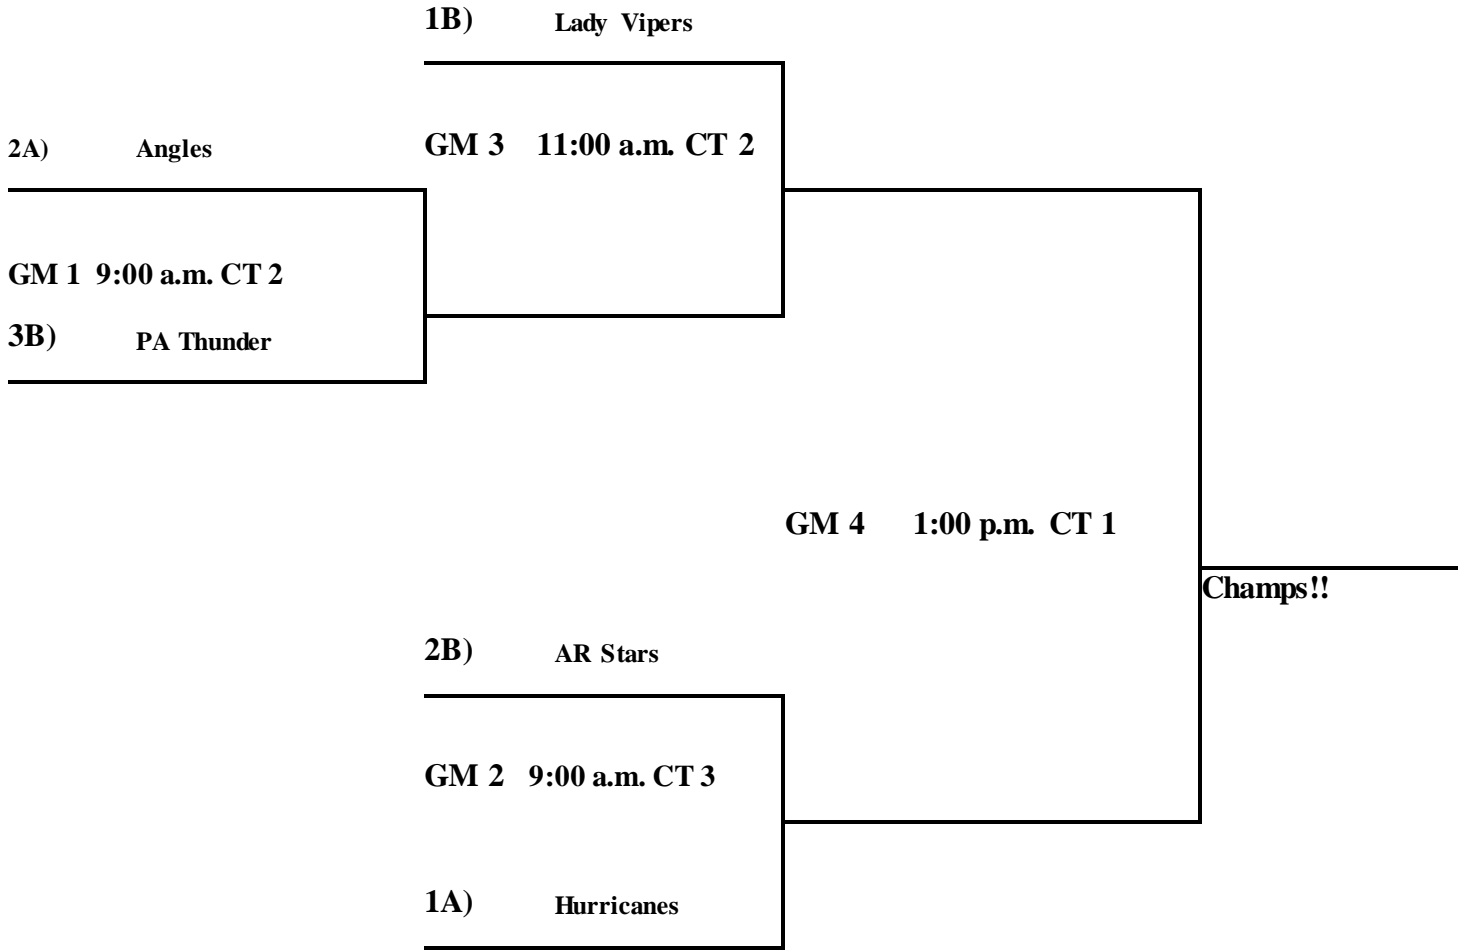

Sunday:

Consolation Games:

Loser GM 1) _____ V _____ (Loser GM 2)

GM 5 12:00 p.m. CT 3