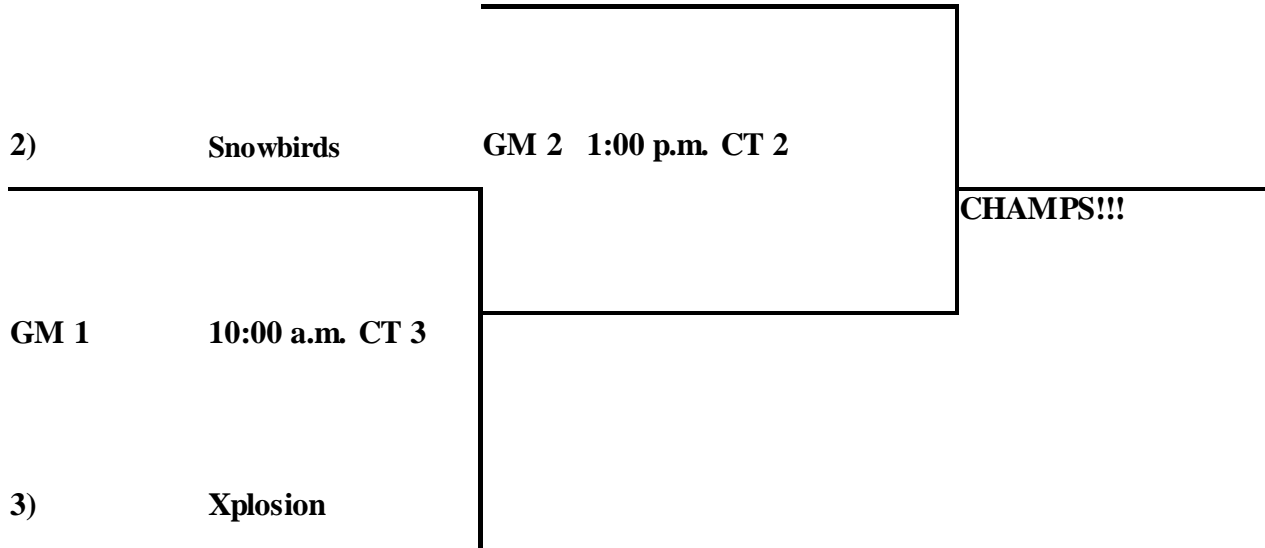

9. Snowbirds
10. Xplosion
11. AR Shock

Saturday:

- 9 v 10   2:00 p.m. CT 1+15
- 10 v 11   4:00 p.m. CT 2+15
- 11 v 9   6:00 p.m. CT 1+1

Sunday:

1) AR Shock

Consolation Games:

Loser GM 1) _____ V _____ (#1 Seed)

GM 3 11:00 a.m. CT 3