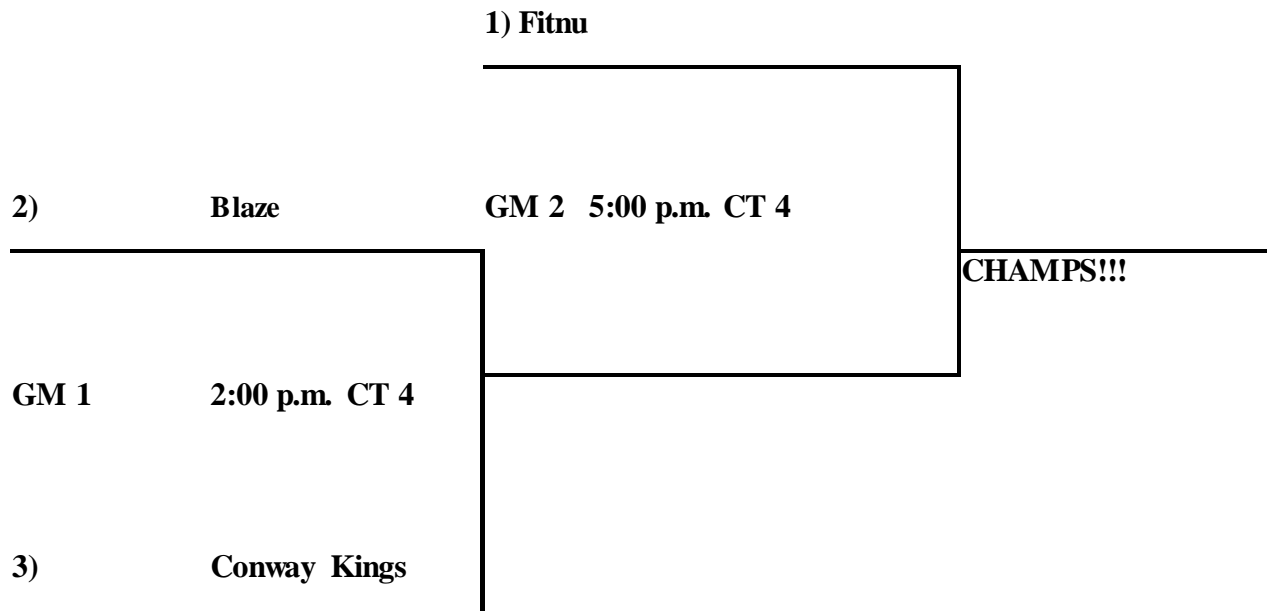

75. Conway Kings 2019

76. Blaze

77. Tigers (Sat Only)

78. Fitnu

Saturday:

77 v 78 4:00 p.m. CT 5+15

75 v 76 5:00 p.m. CT 4+4

76 v 77 7:00 p.m. CT 1+15

78 v 75 7:00 p.m. CT 2+9

Sunday:

Consolation Games:

Loser GM 1) _____ V _____ (#1 Seed)

GM 3 3:00 p.m. CT 6