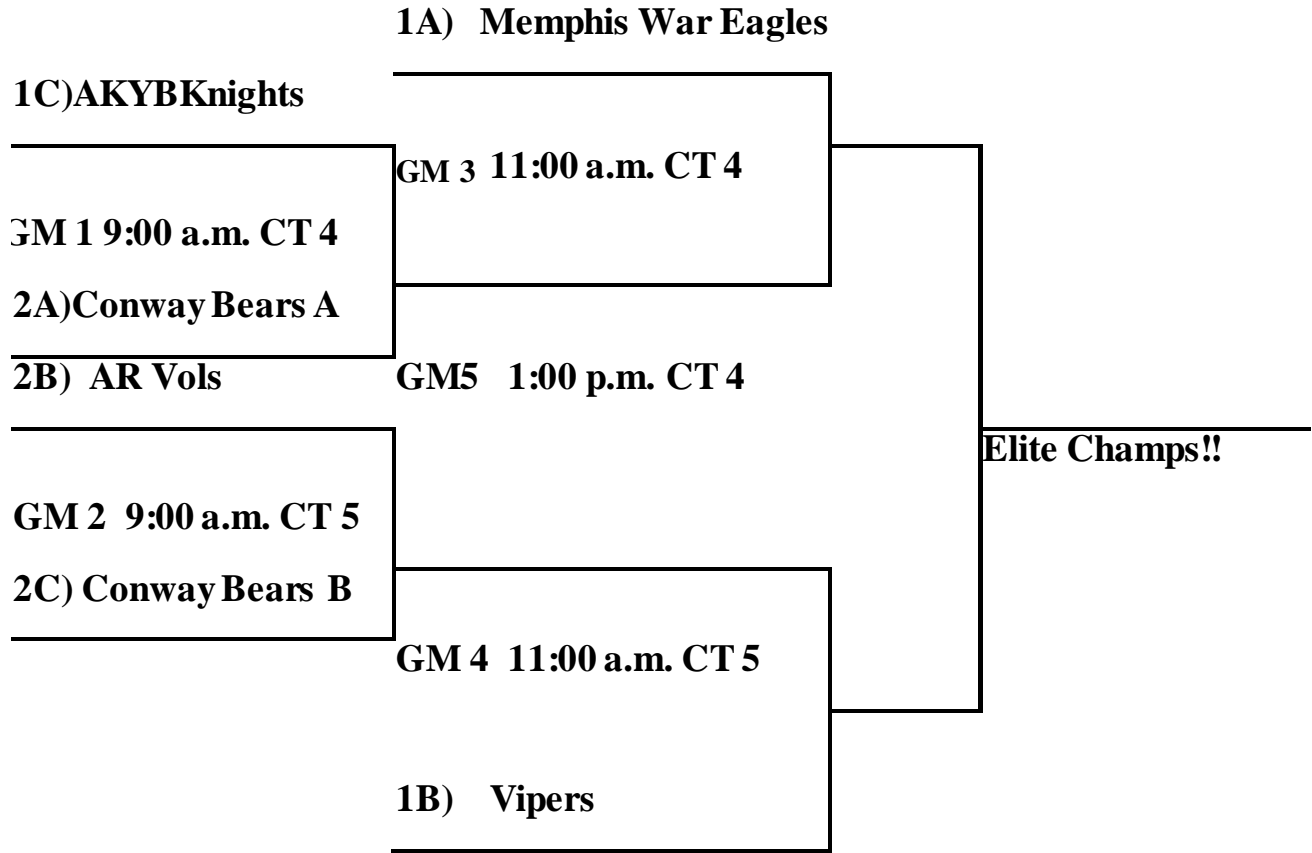

Sunday Elite: