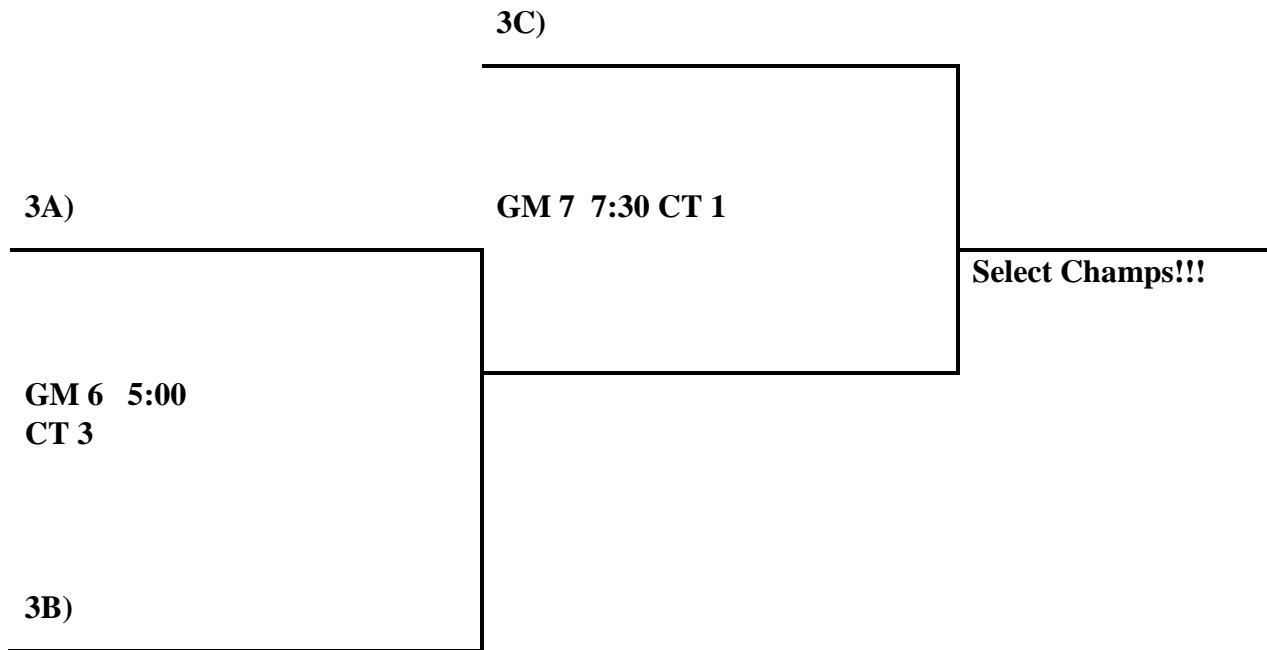

Pool A:

- 17. Dream Chasers
- 18. AR NightHawks Elite
- 19. AR Soldierz

Pool B:

- 20. Central AR Warriors
- 21. TK Elite
- 22. B-Town Elites

Pool C:

- 23. J-Wright Warriors
- 24. Team Marry Royals
- 25. Central AR Razorbacks

Saturday:

- | | |
|---------|-----------------|
| 17 v 18 | 10:00 a.m. CT 1 |
| 20 v 21 | 10:00 a.m. CT 2 |
| 23 v 24 | 11:00 a.m. CT 1 |
| 21 v 22 | 12:00 a.m. CT 3 |
| 24 v 25 | 1:00 p.m. CT 1 |
| 18 v 19 | 1:00 p.m. CT 2 |
| 22 v 20 | 2:00 p.m. CT 1 |
| 25 v 23 | 3:00 p.m. CT 2 |
| 19 v 17 | 3:00 p.m. CT 3 |

Elite:

Select:

- 29. AR Mustangs
- 30. AR Wolves
- 31. South AR Storm

Saturday:

- 29 V 30 10:00 A.M. CT 3
- 30 V 31 12:00 P.M. CT 2
- 31 V 29 2:00 P.M. CT 3