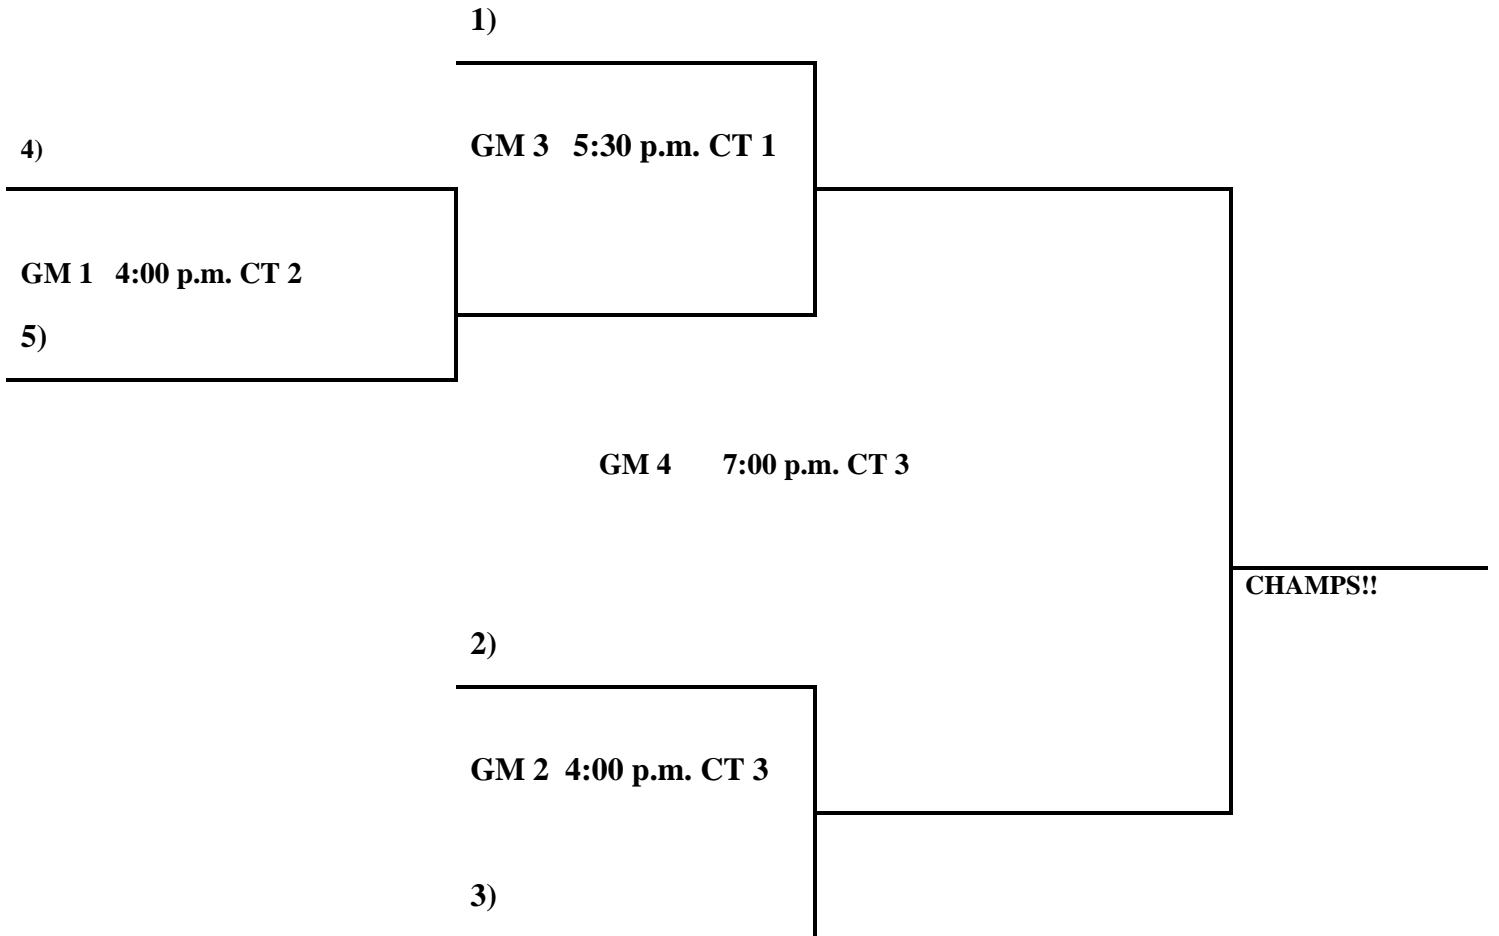

Pool A:

- 10. Allstars
- 11. AR Vols
- 12. Team FitNuh Elite

Pool B:

- 13. Texarkana Tarheels
- 14. Team Show
- 15. GMBD

Saturday:

- 13 v 14 9:00 a.m. CT 2
- 10 v 11 9:00 a.m. CT 3
- 14 v 15 11:00 a.m. CT 3
- 11 v 12 12:00 p.m. CT 1
- 12 v 10 2:00 p.m. CT 2
- 15 v 13 1:00 p.m. CT 3

Pool A:

- 17. Dream Chasers
- 18. AR NightHawks Elite
- 19. AR Soldierz

Pool B:

- 20. Central AR Warriors
- 21. TK Elite
- 22. B-Town Elites

Pool C:

- 23. J-Wright Warriors
- 24. Team Marry Royals
- 25. Central AR Razorbacks