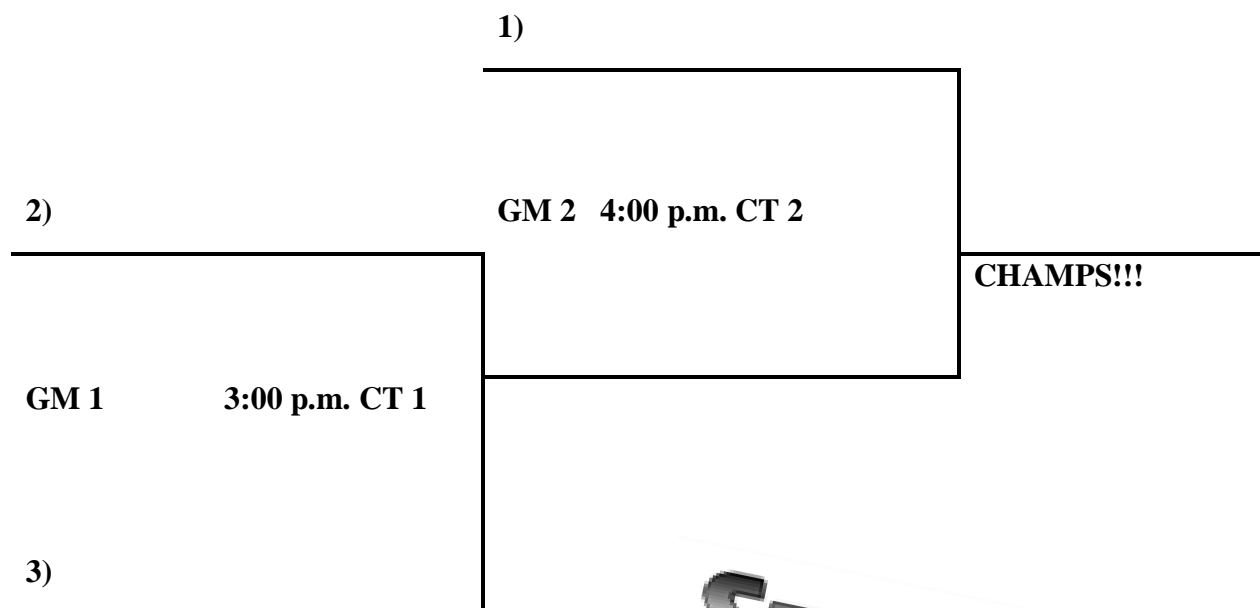

1. Swarm
2. Central Arkansas Fire
3. AR Stars

Saturday:

1 v 2   9:30 a.m. CT 1
2 v 3   11:00 a.m. CT 1
3 v 1   1:00 p.m. CT 1