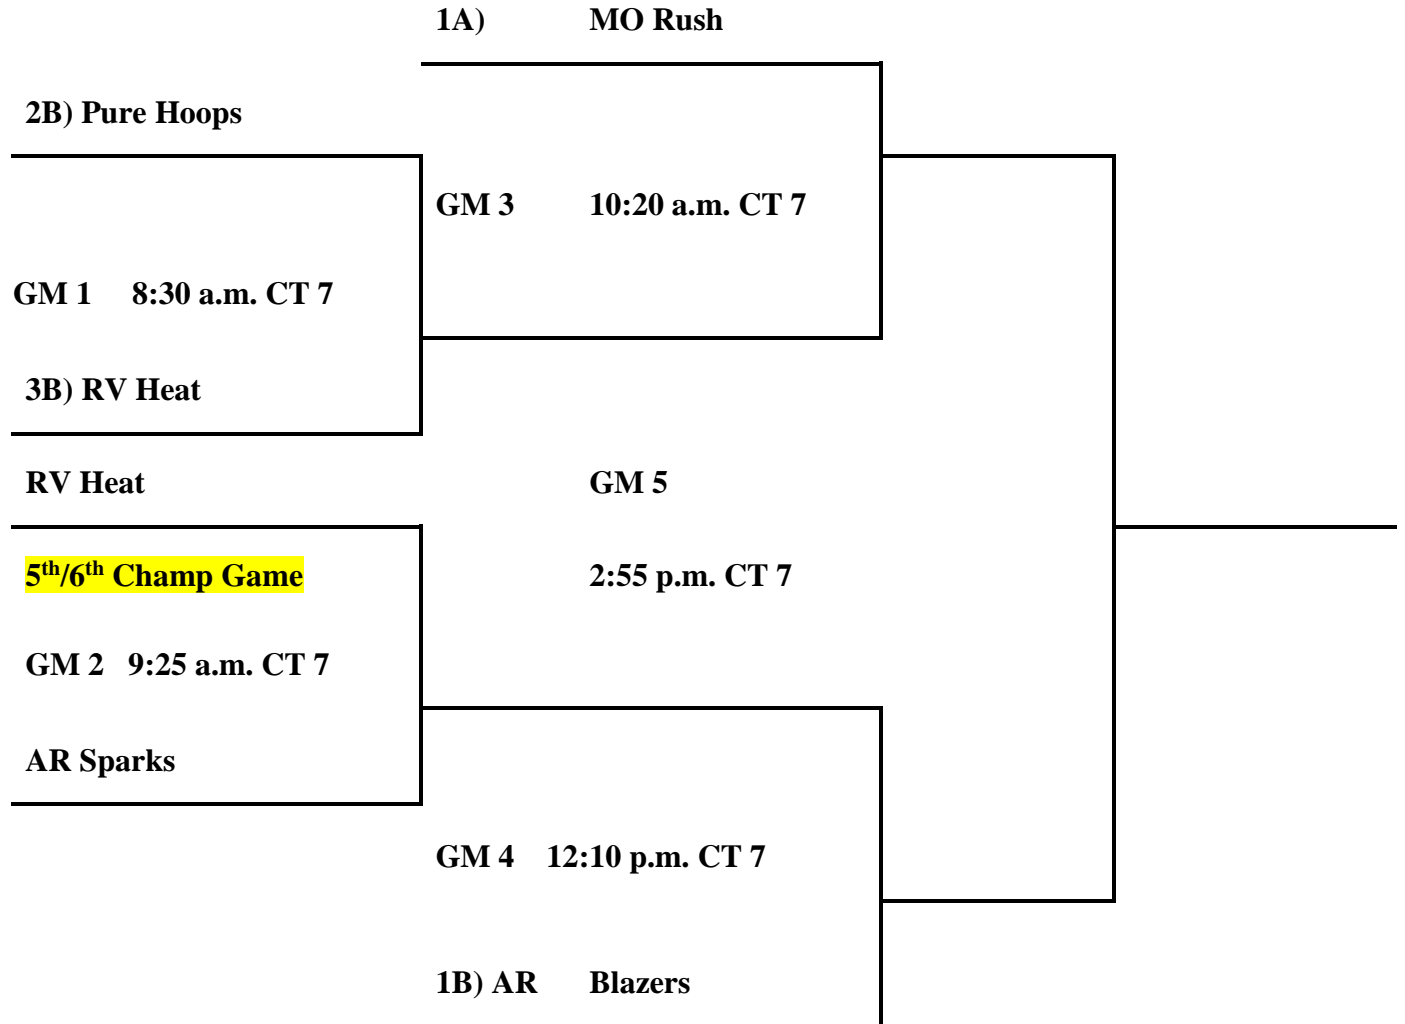

Sunday:

Consolation Games:

Loser GM 1) _____ V _____ (Loser GM 2

GM 6 11:15 a.m. CT 7

Loser GM 3) _____ V _____ (Loser GM 4

GM 7 6:35 p.m. CT 7