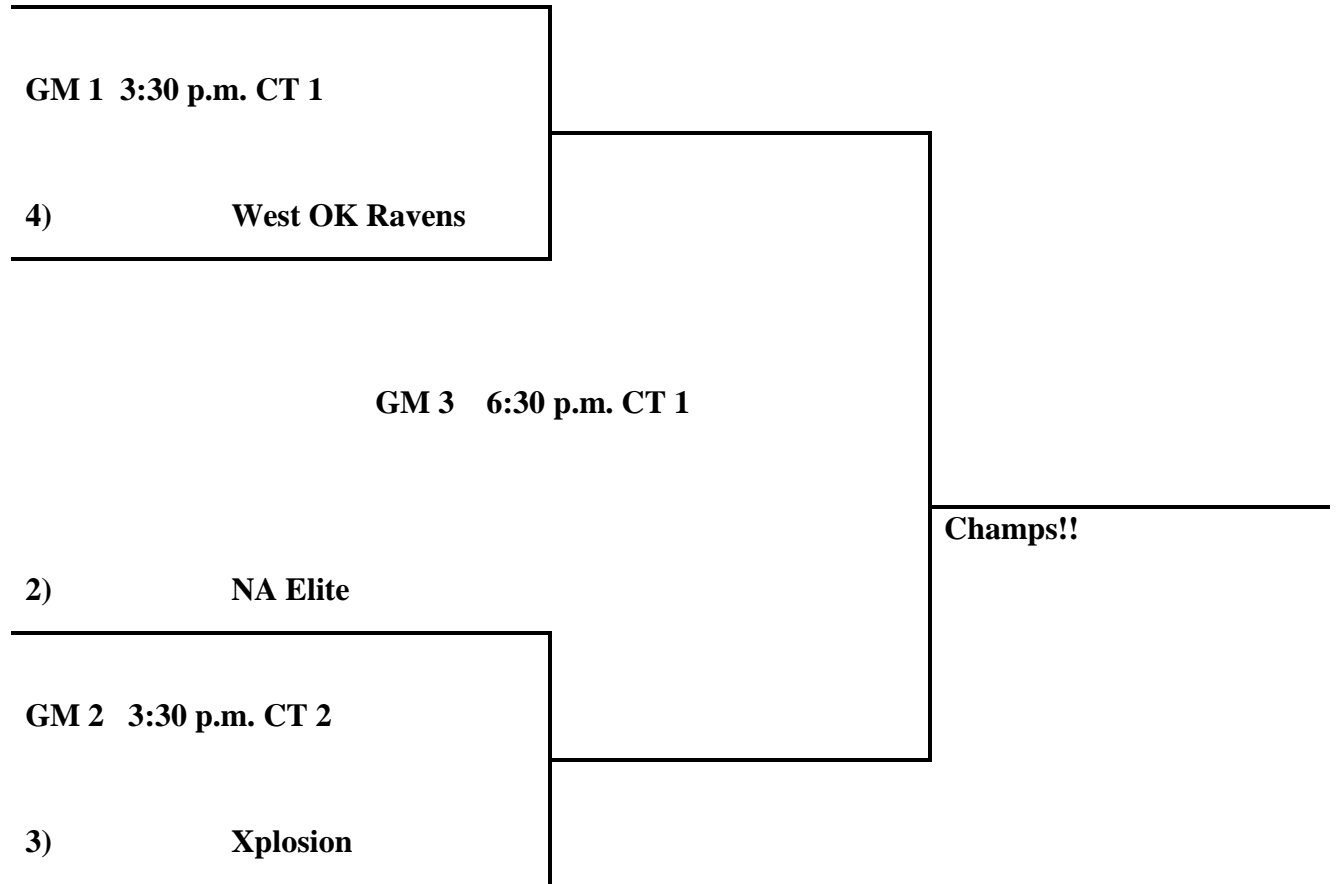

16. West OK Ravens
17. RV Heat
18. Xplosion
19. NA Elite

Saturday:

- 18 v 19   2:00 p.m. CT 2
- 17 v 18   4:00 p.m. CT 1
- 19 v 16   4:00 p.m. CT 2
- 16 v 17   6:00 p.m. CT 2

Sunday:

1)   RV Heat