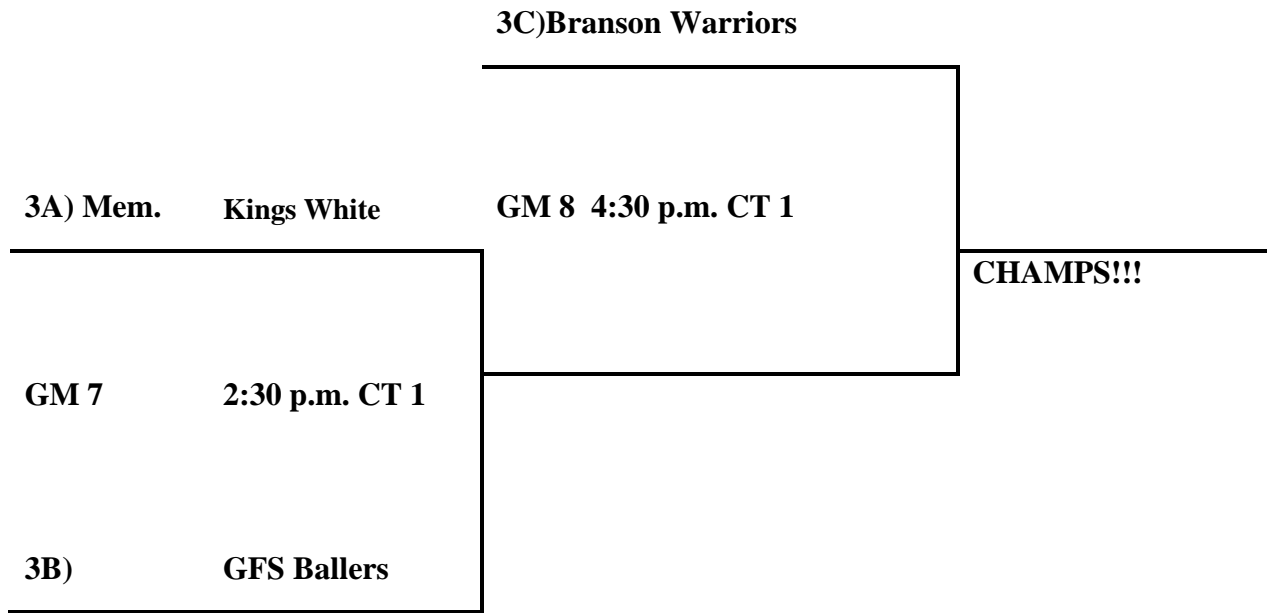

Select Sunday:

Consolation Games:

Loser GM 7) _____ V _____ (#3C Seed)
GM 9 7:30 p.m. CT 1