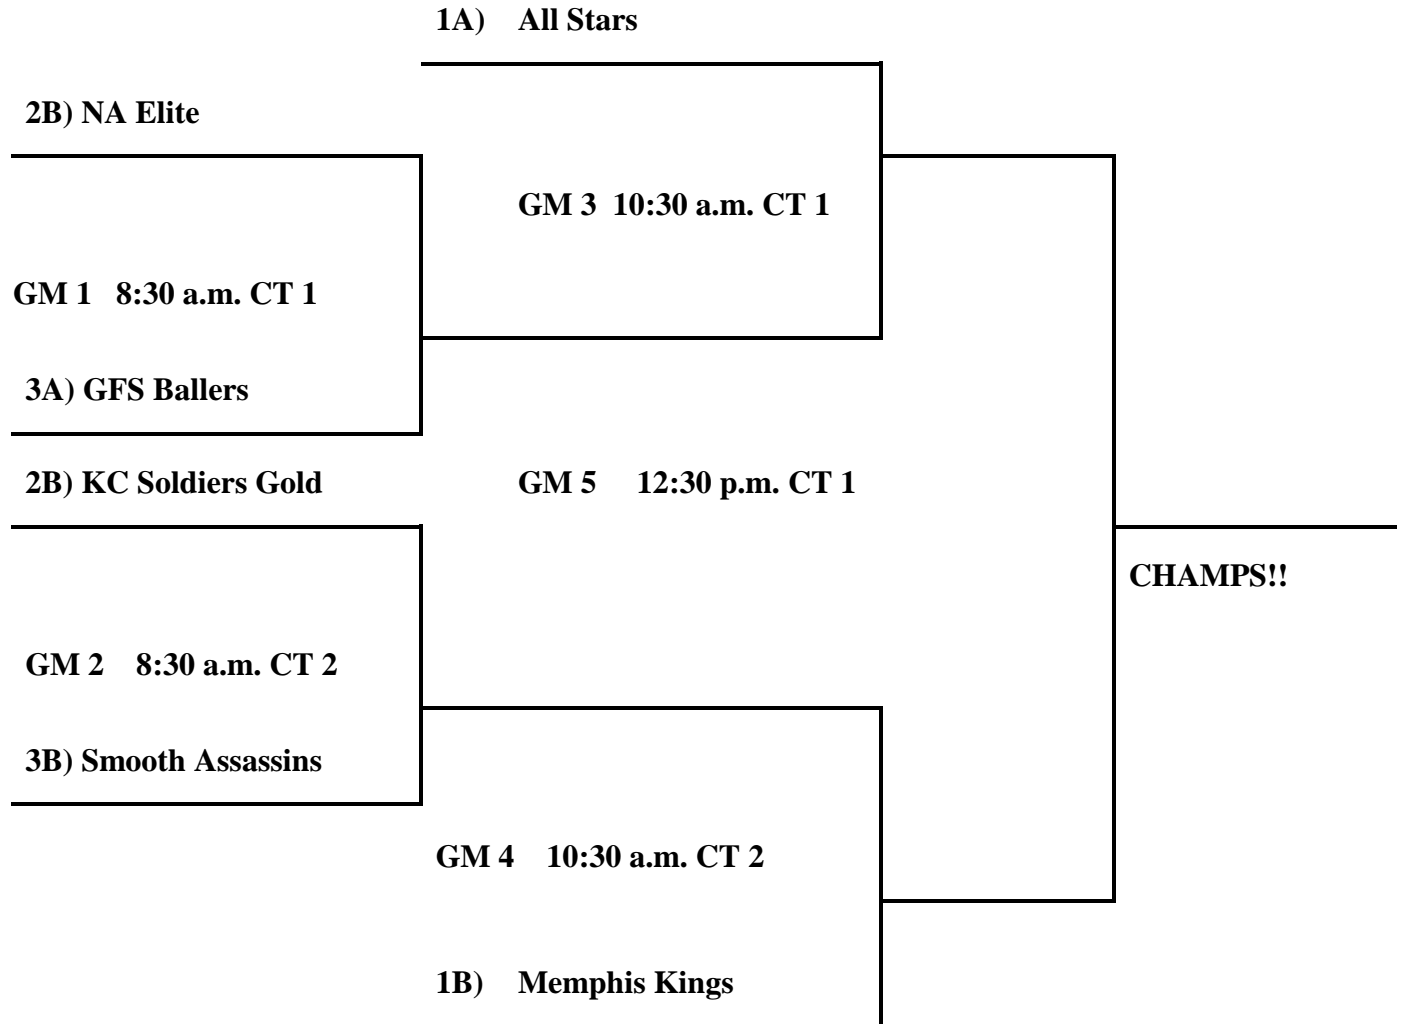

Sunday:

Consolation Games:

Loser GM 1) _____ V _____ (Loser GM 2)
GM 6 12:30 p.m. CT 2