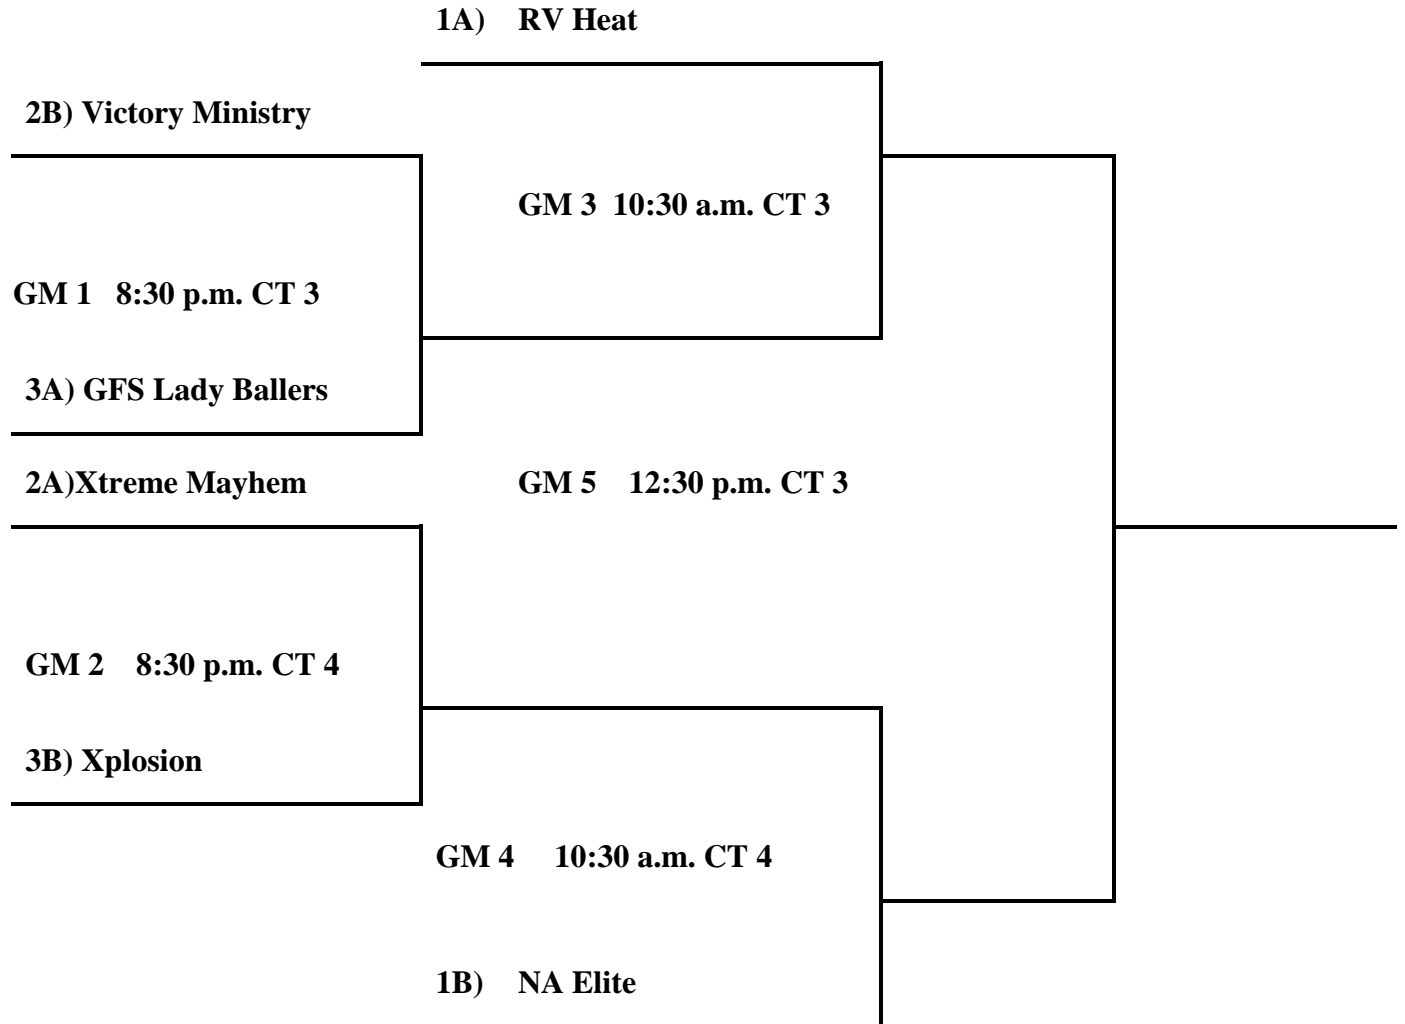

Sunday:

Consolation Games:

Loser GM 1) _____ V _____ (Loser GM 2

GM 6 7:30 p.m. CT 4