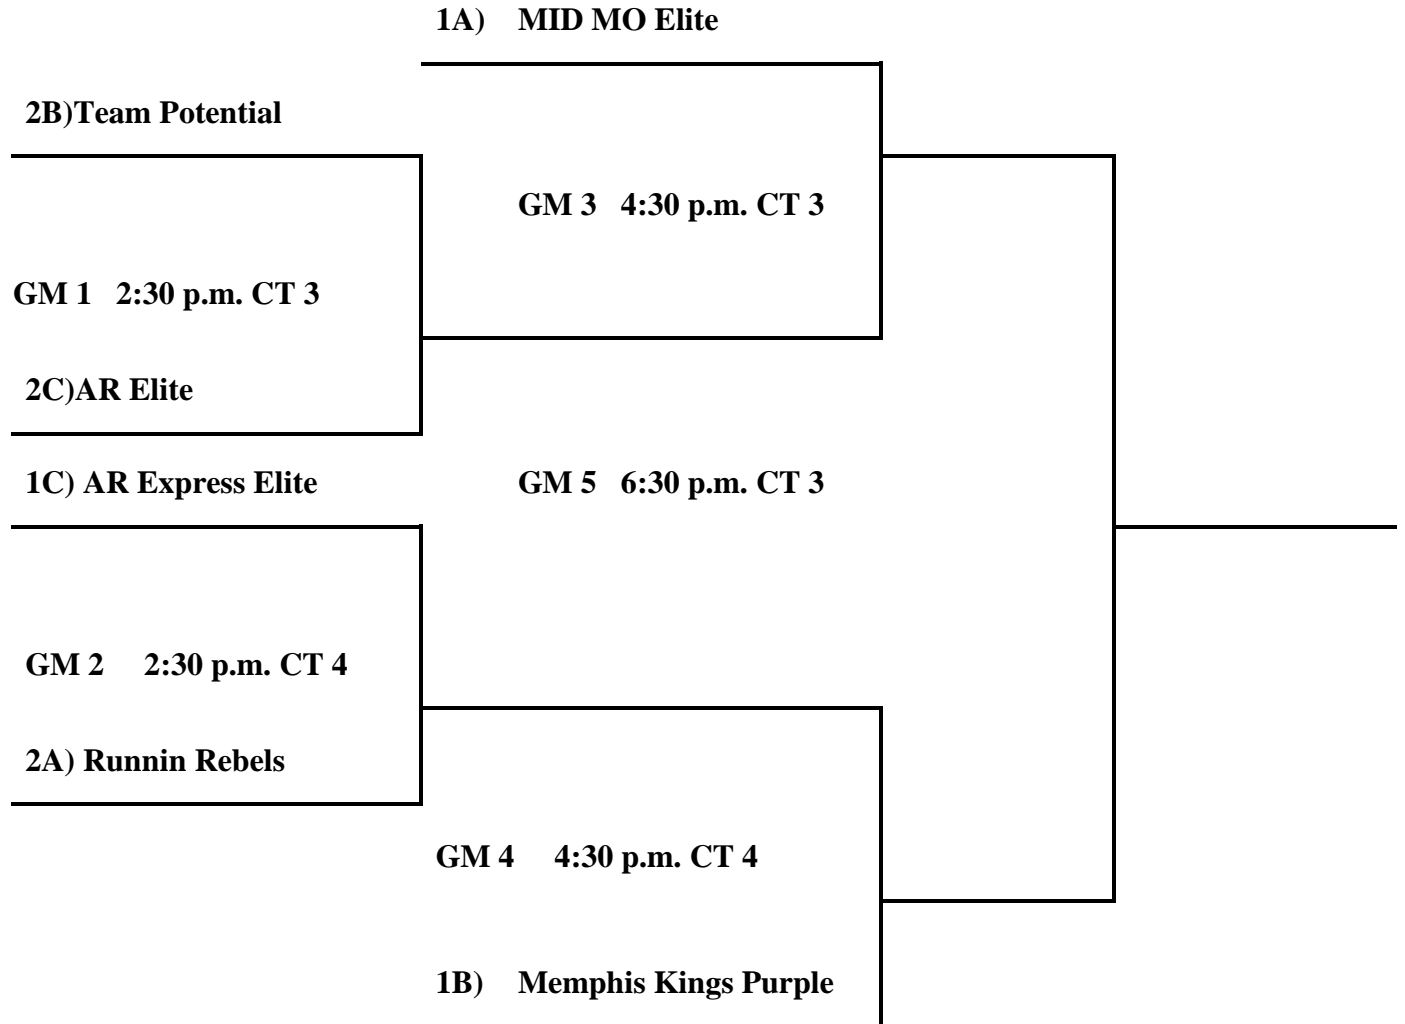

Elite Sunday:

Consolation Games:

Loser GM 1) _____ V _____ (Loser GM 2)
GM 6 6:30 p.m. CT 3