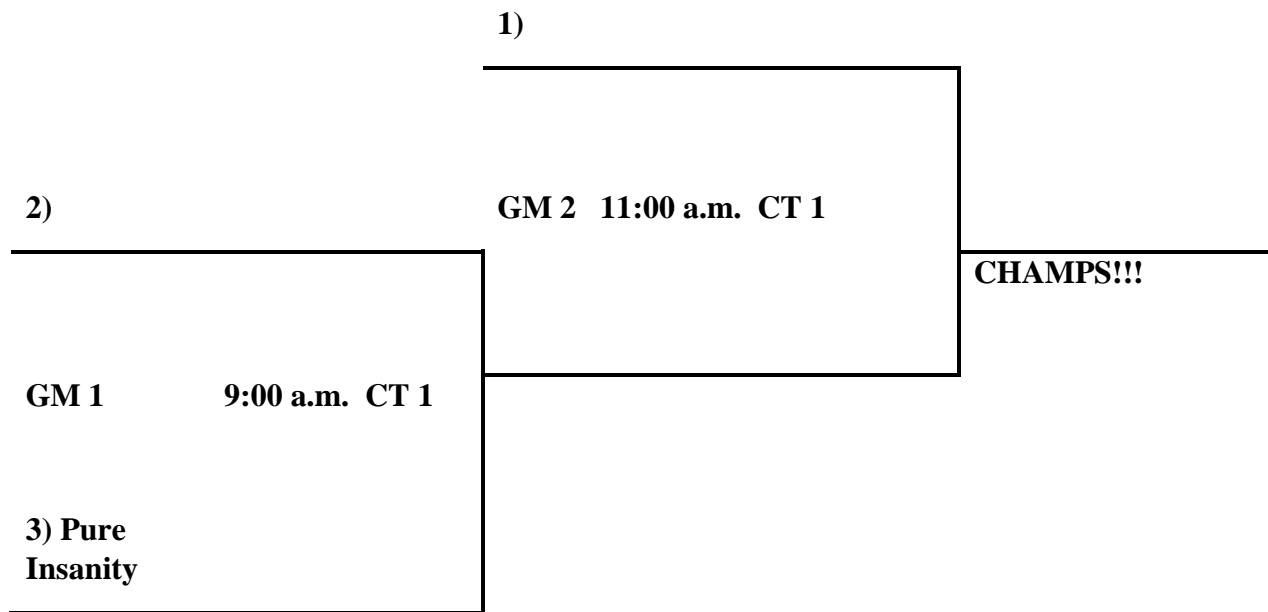

Sunday:

Consolation Games:

Loser GM 1) _____ V _____ (#1 Seed)

GM 3 1:00 p.m. CT 1