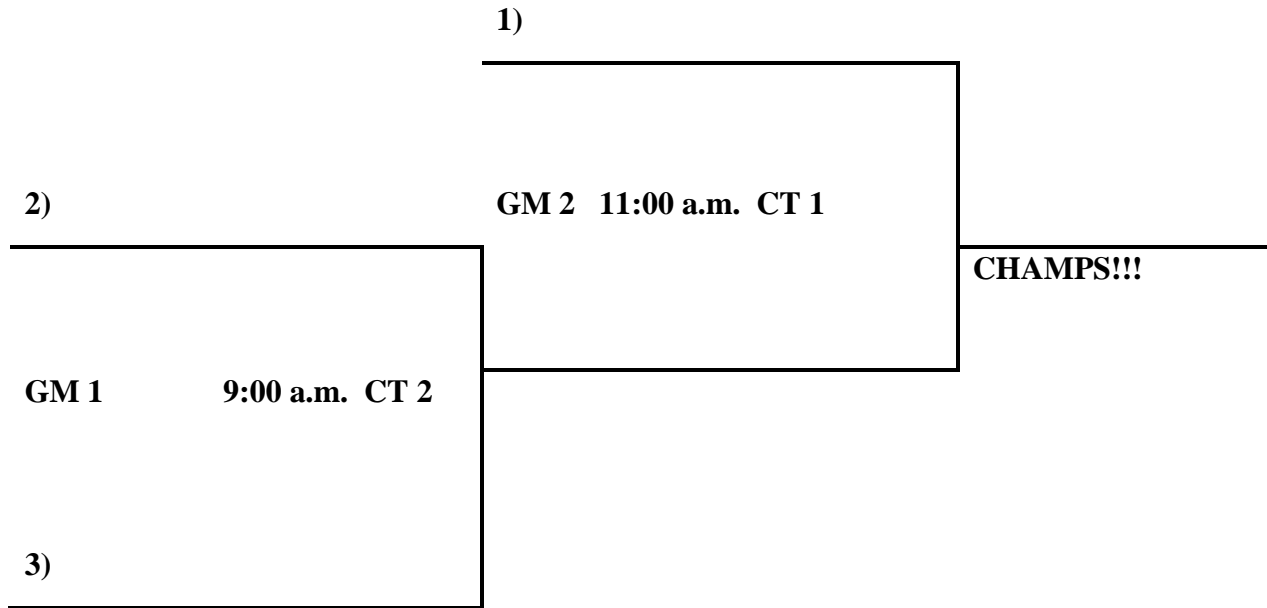

8:00 p.m. CT 1

- 24. Panthers (Sat Only)
- 25. AR Vols
- 26. Shreveport Spartans

Saturday:

24 v 25	1:00 p.m.	CT1
25 v 26	4:00 p.m.	CT2
26 v 24	6:00 p.m.	CT1

6th/7th Grade Boys:

Sunday:

Consolation Games:

Loser GM 1) _____ V _____ (Loser GM 2